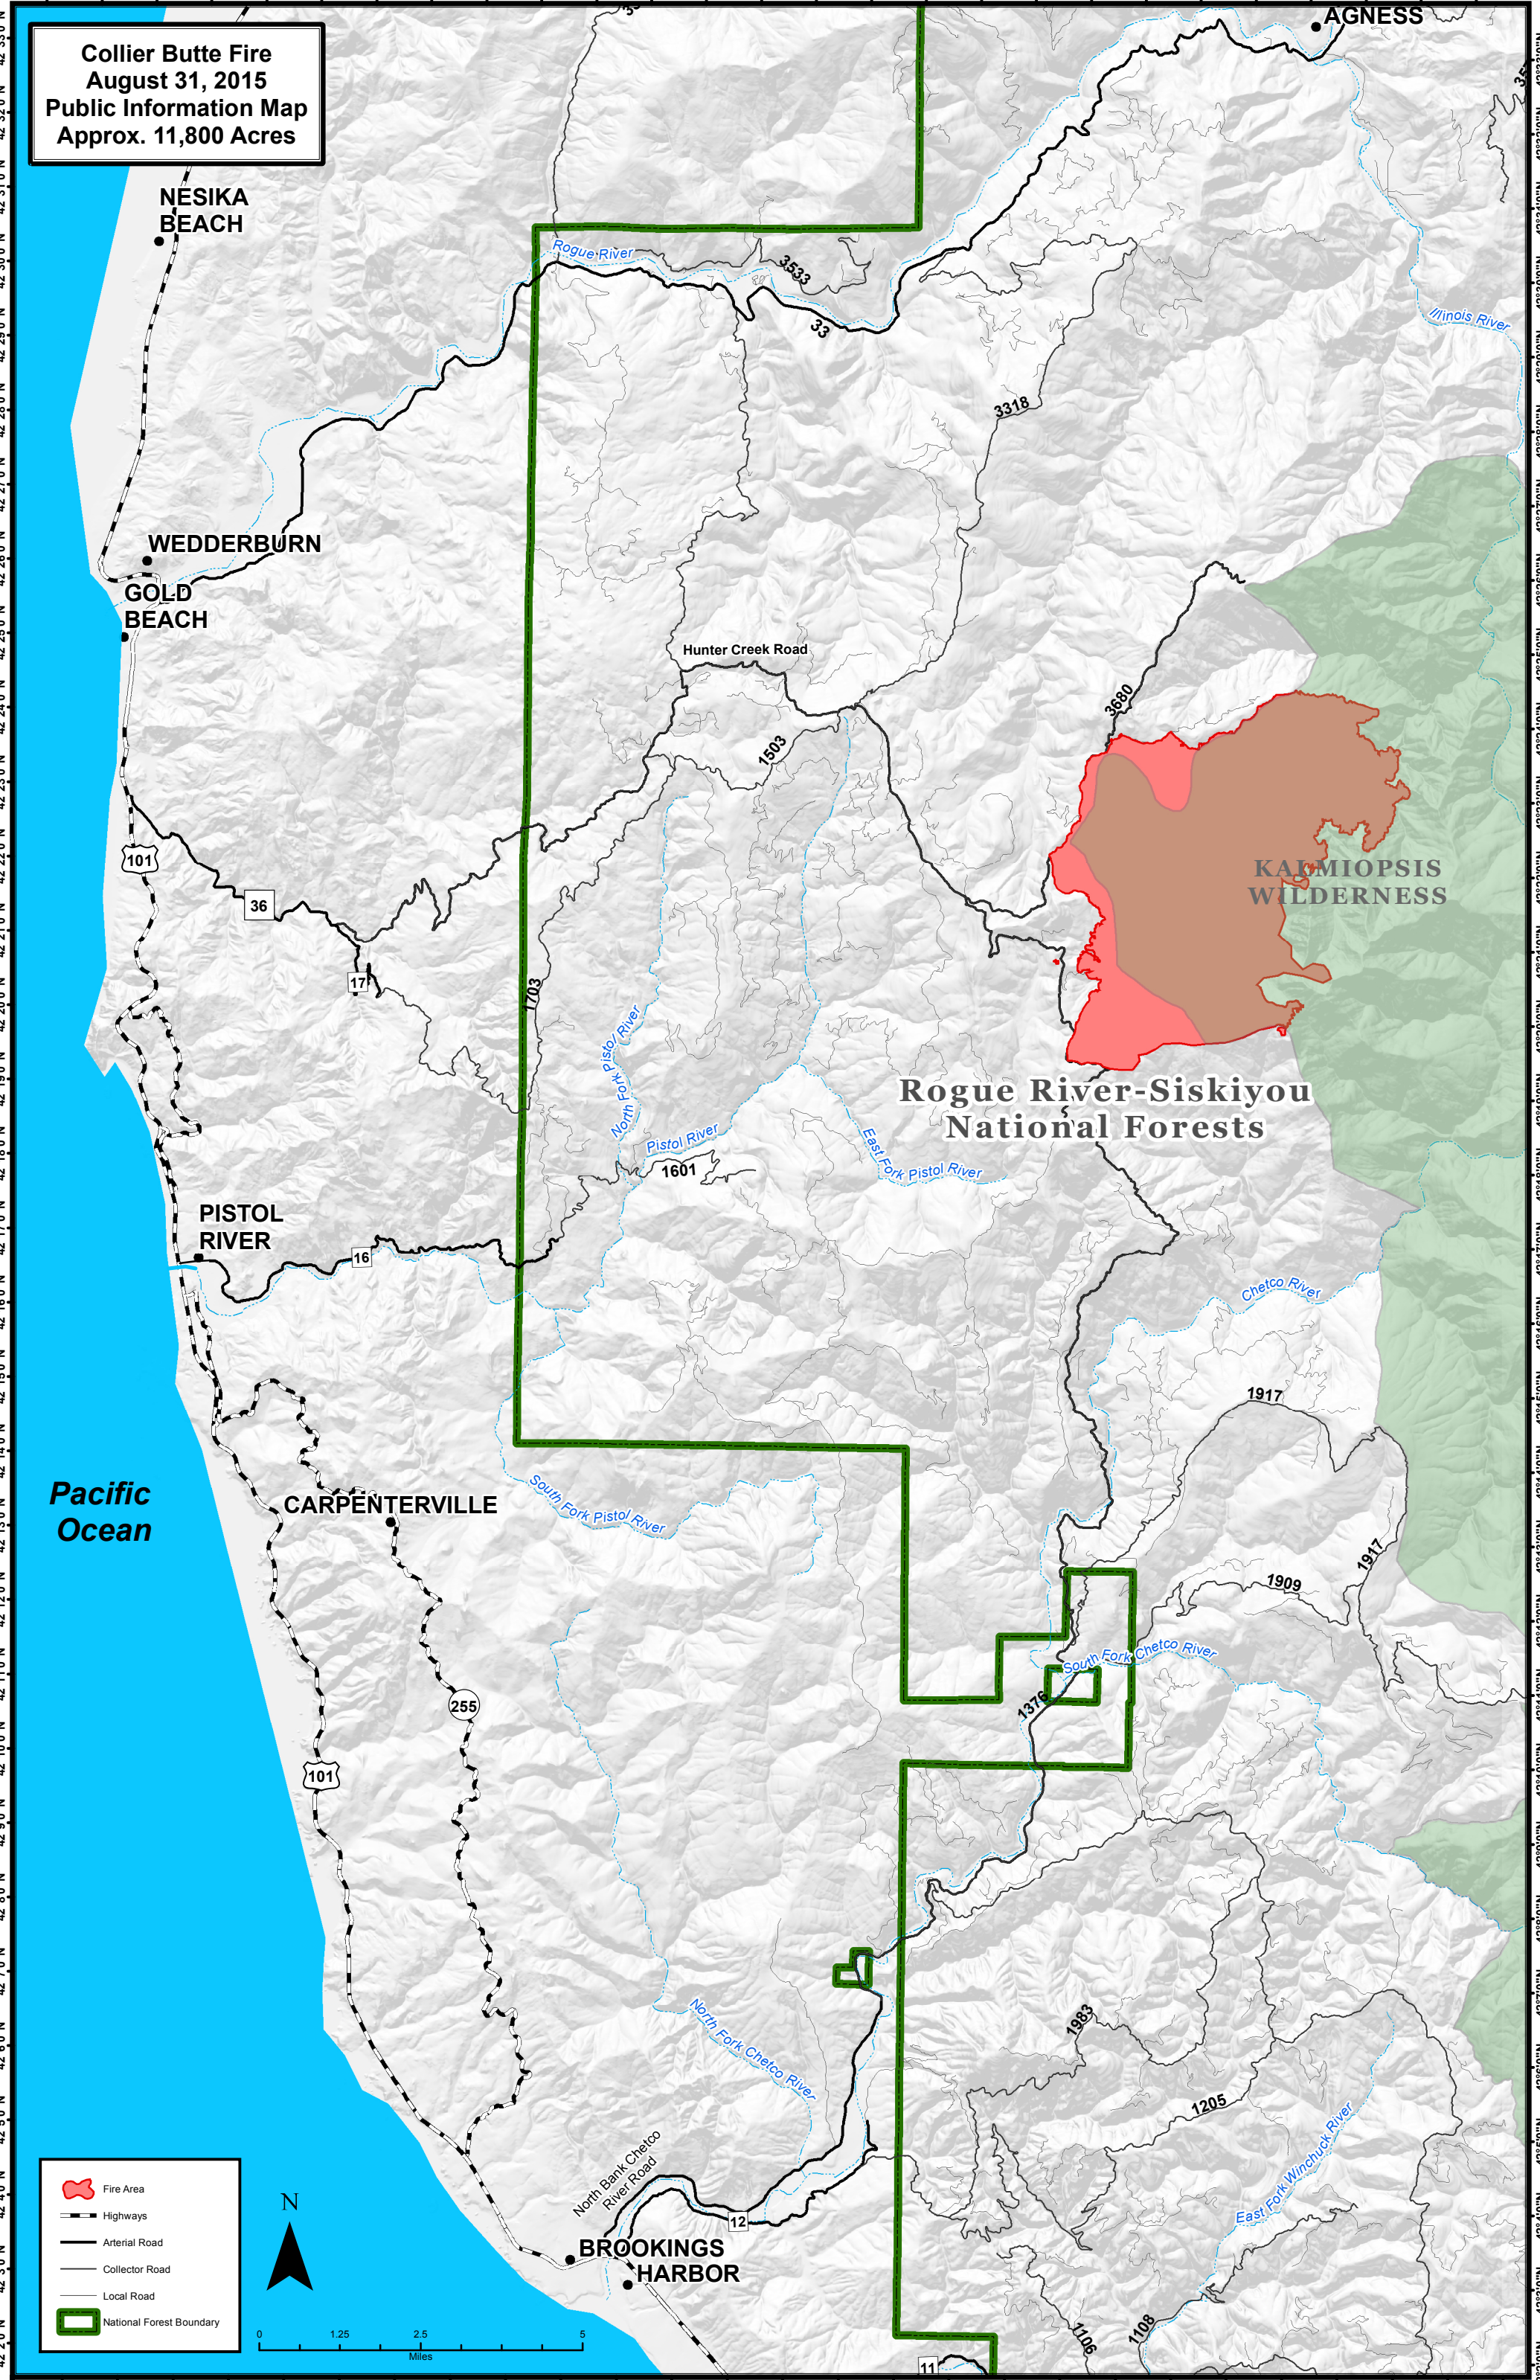

Collier Butte Fire
August 31, 2015
Public Information Map
Approx. 11,800 Acres

NESIKA BEACH

WEDDERBURN

GOLD BEACH

PISTOL RIVER

CARPENTERVILLE

BROOKINGS HARBOR

AGNESS

KALMIOPSIS WILDERNESS

Rogue River-Siskiyou National Forests

Pacific Ocean

Legend

- Fire Area
- Highways
- Arterial Road
- Collector Road
- Local Road
- National Forest Boundary