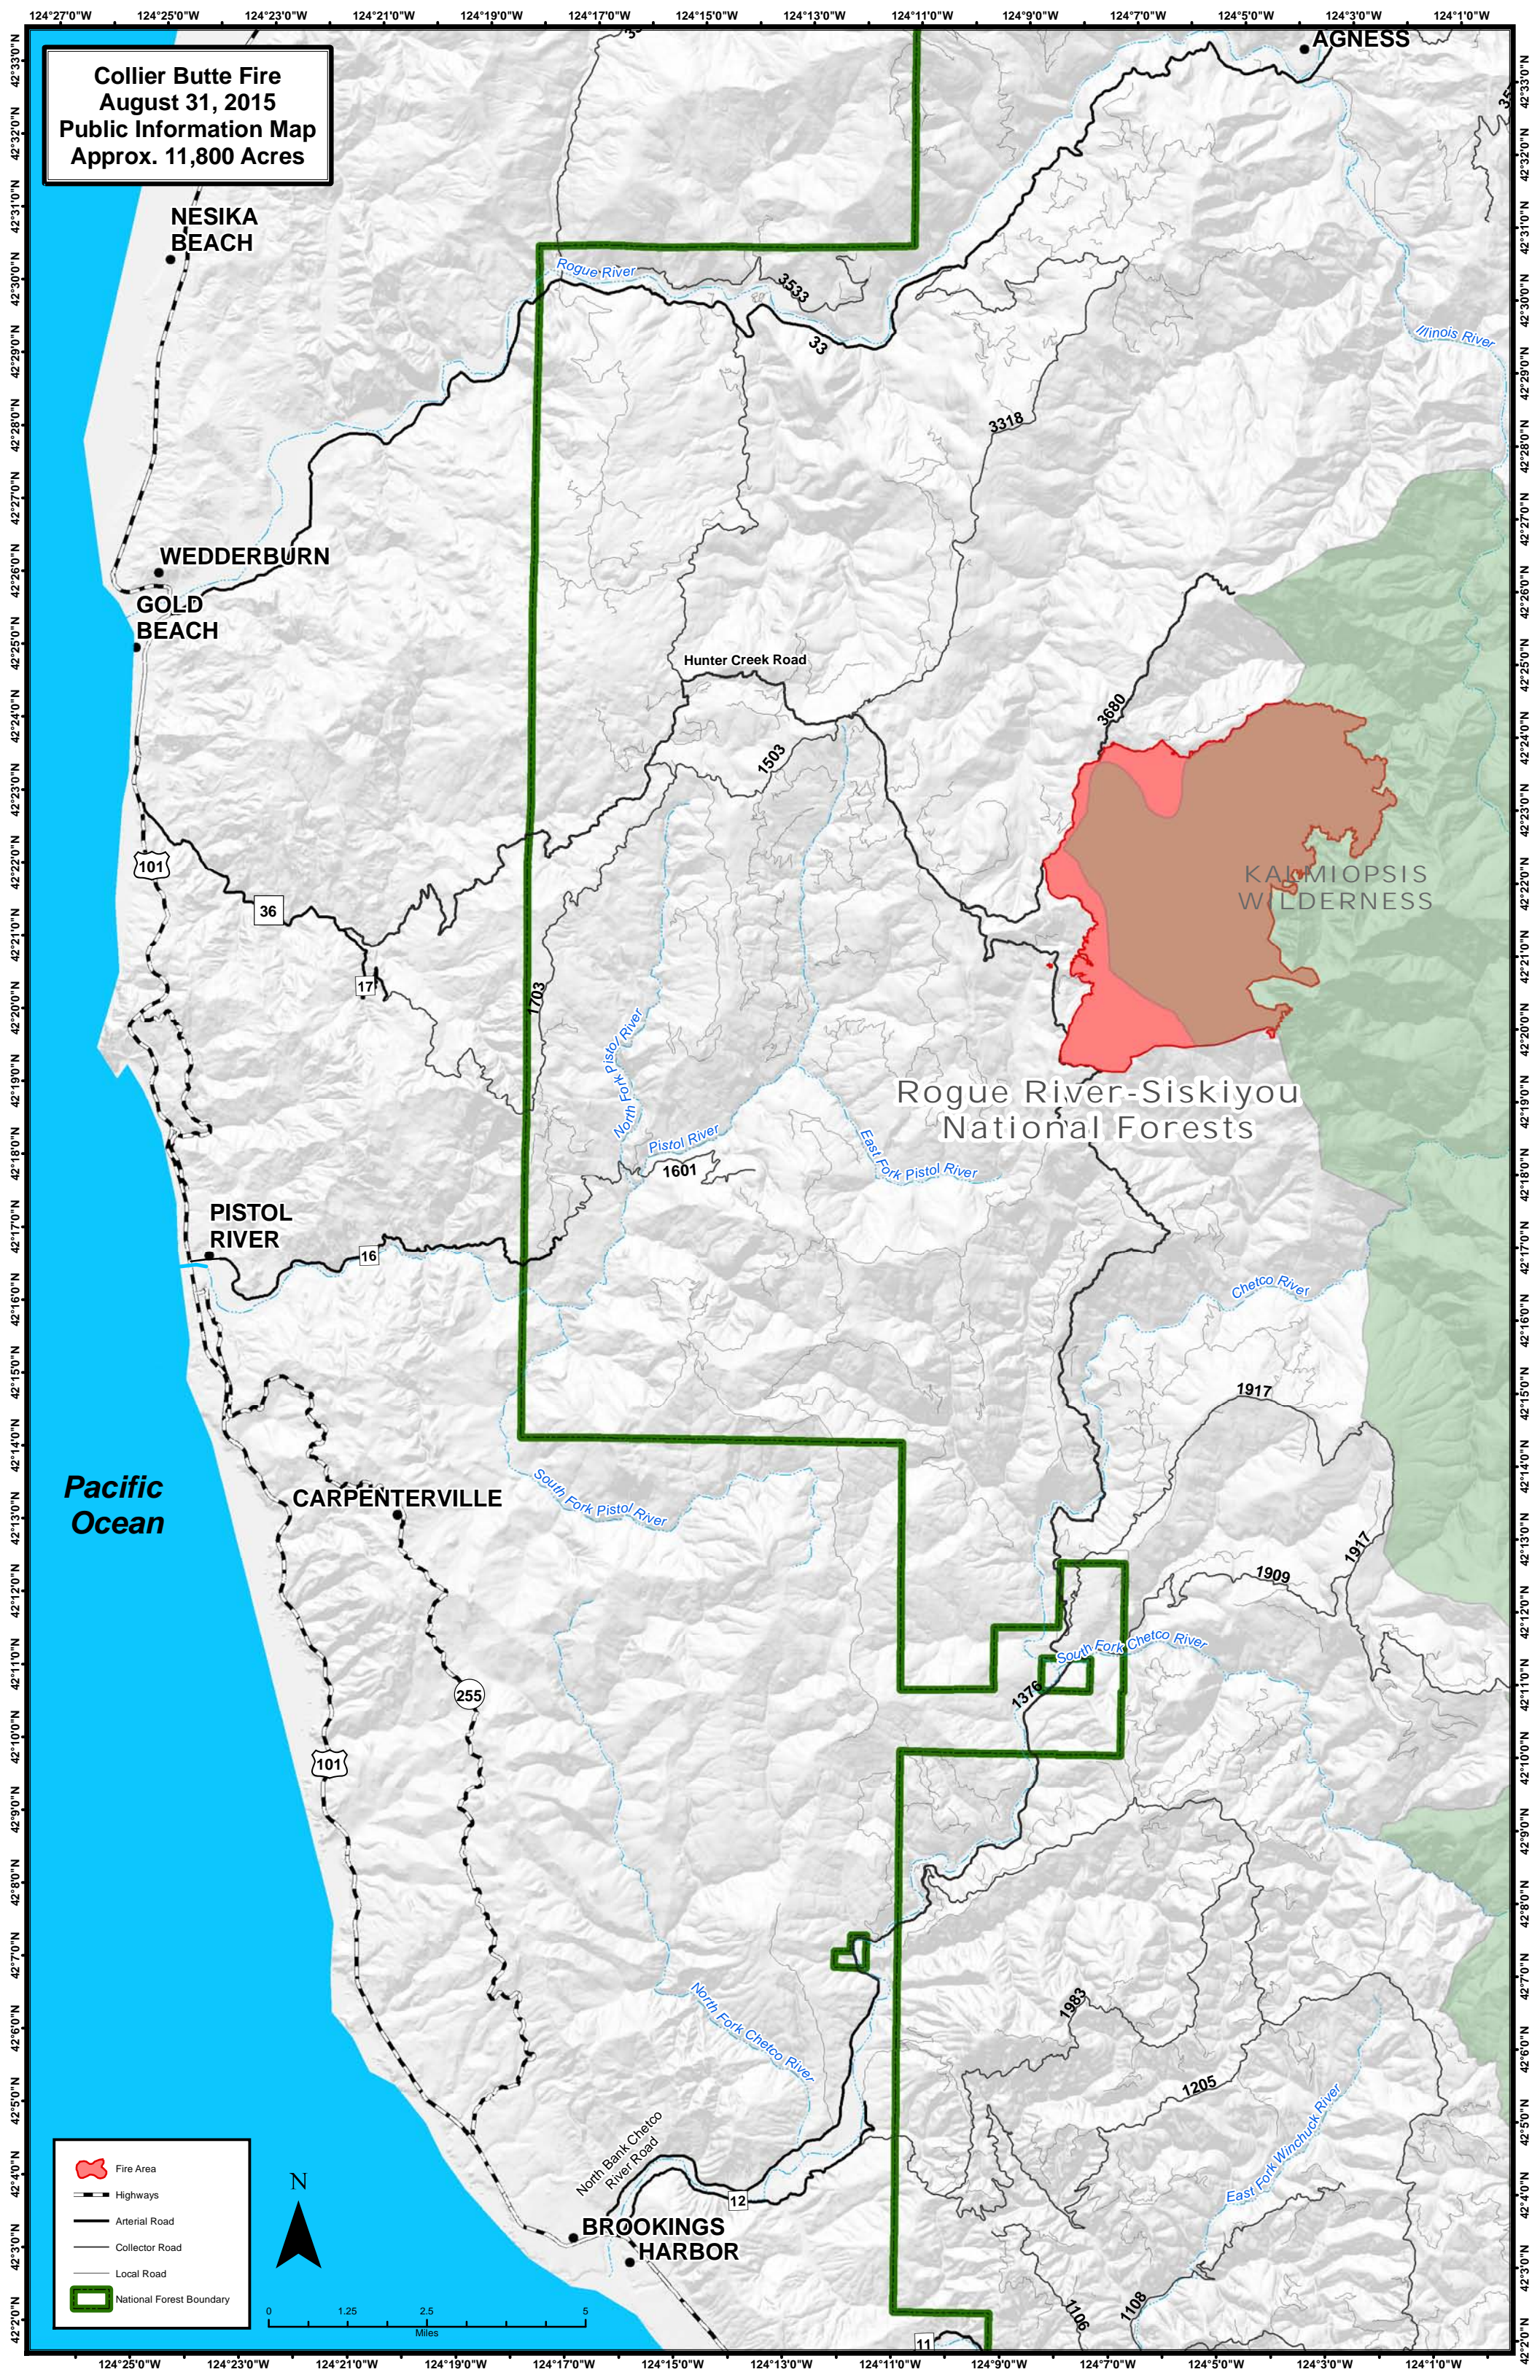

Collier Butte Fire
August 31, 2015
Public Information Map
Approx. 11,800 Acres

NESIKA BEACH

WEDDERBURN

GOLD BEACH

101

36

17

PISTOL RIVER

16

Pacific Ocean

CARPENTERVILLE

101

255

BROOKINGS HARBOR

AGNESS

Hunter Creek Road

1503

3318

3680

KALMIOPSIS WILDERNESS

Rogue River-Siskiyou National Forests

1601

Chetco River

1917

11

Legend:

- Fire Area
- Highways
- Arterial Road
- Collector Road
- Local Road
- National Forest Boundary