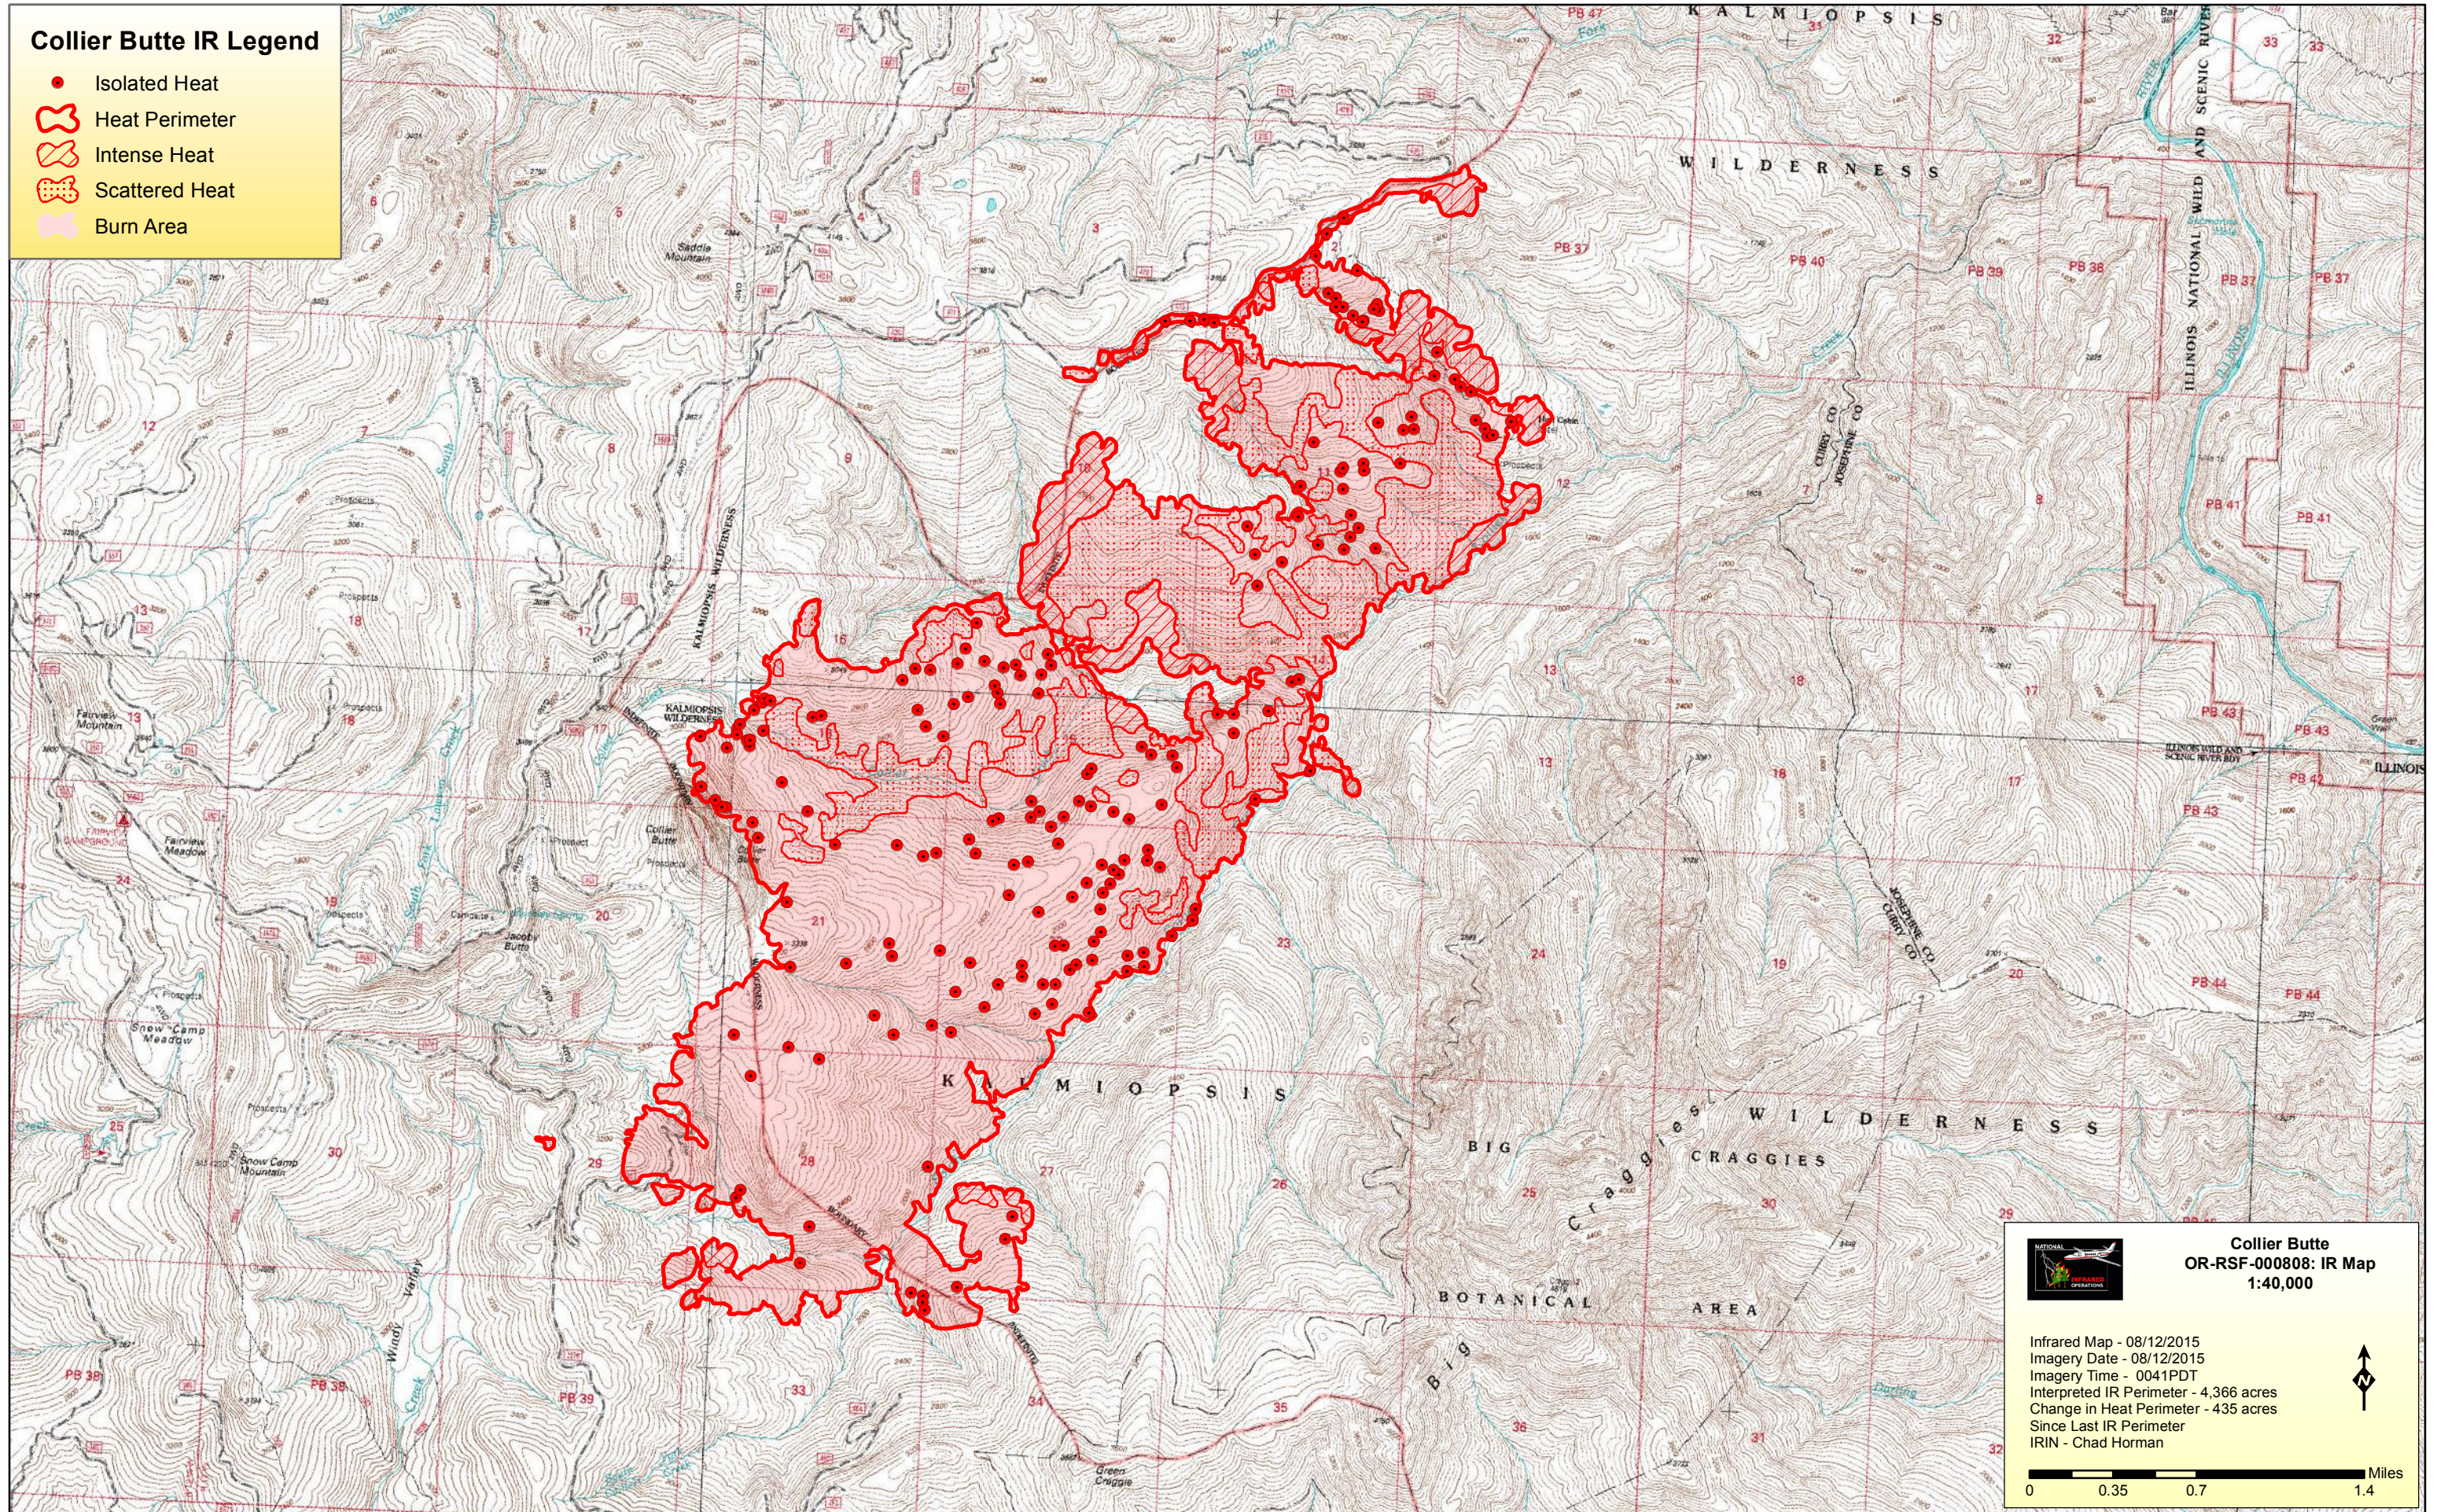

Collier Butte IR Legend

- Isolated Heat
- 🔴 Heat Perimeter
- 🔴 Intense Heat
- 🔴 Scattered Heat
- 🔴 Bum Area

Collier Butte
OR-RSF-000808: IR Map
1:40,000

Infrared Map - 08/12/2015
Imagery Date - 08/12/2015
Imagery Time - 0041PDT
Interpreted IR Perimeter - 4,366 acres
Change in Heat Perimeter - 435 acres
Since Last IR Perimeter
IRIN - Chad Horman