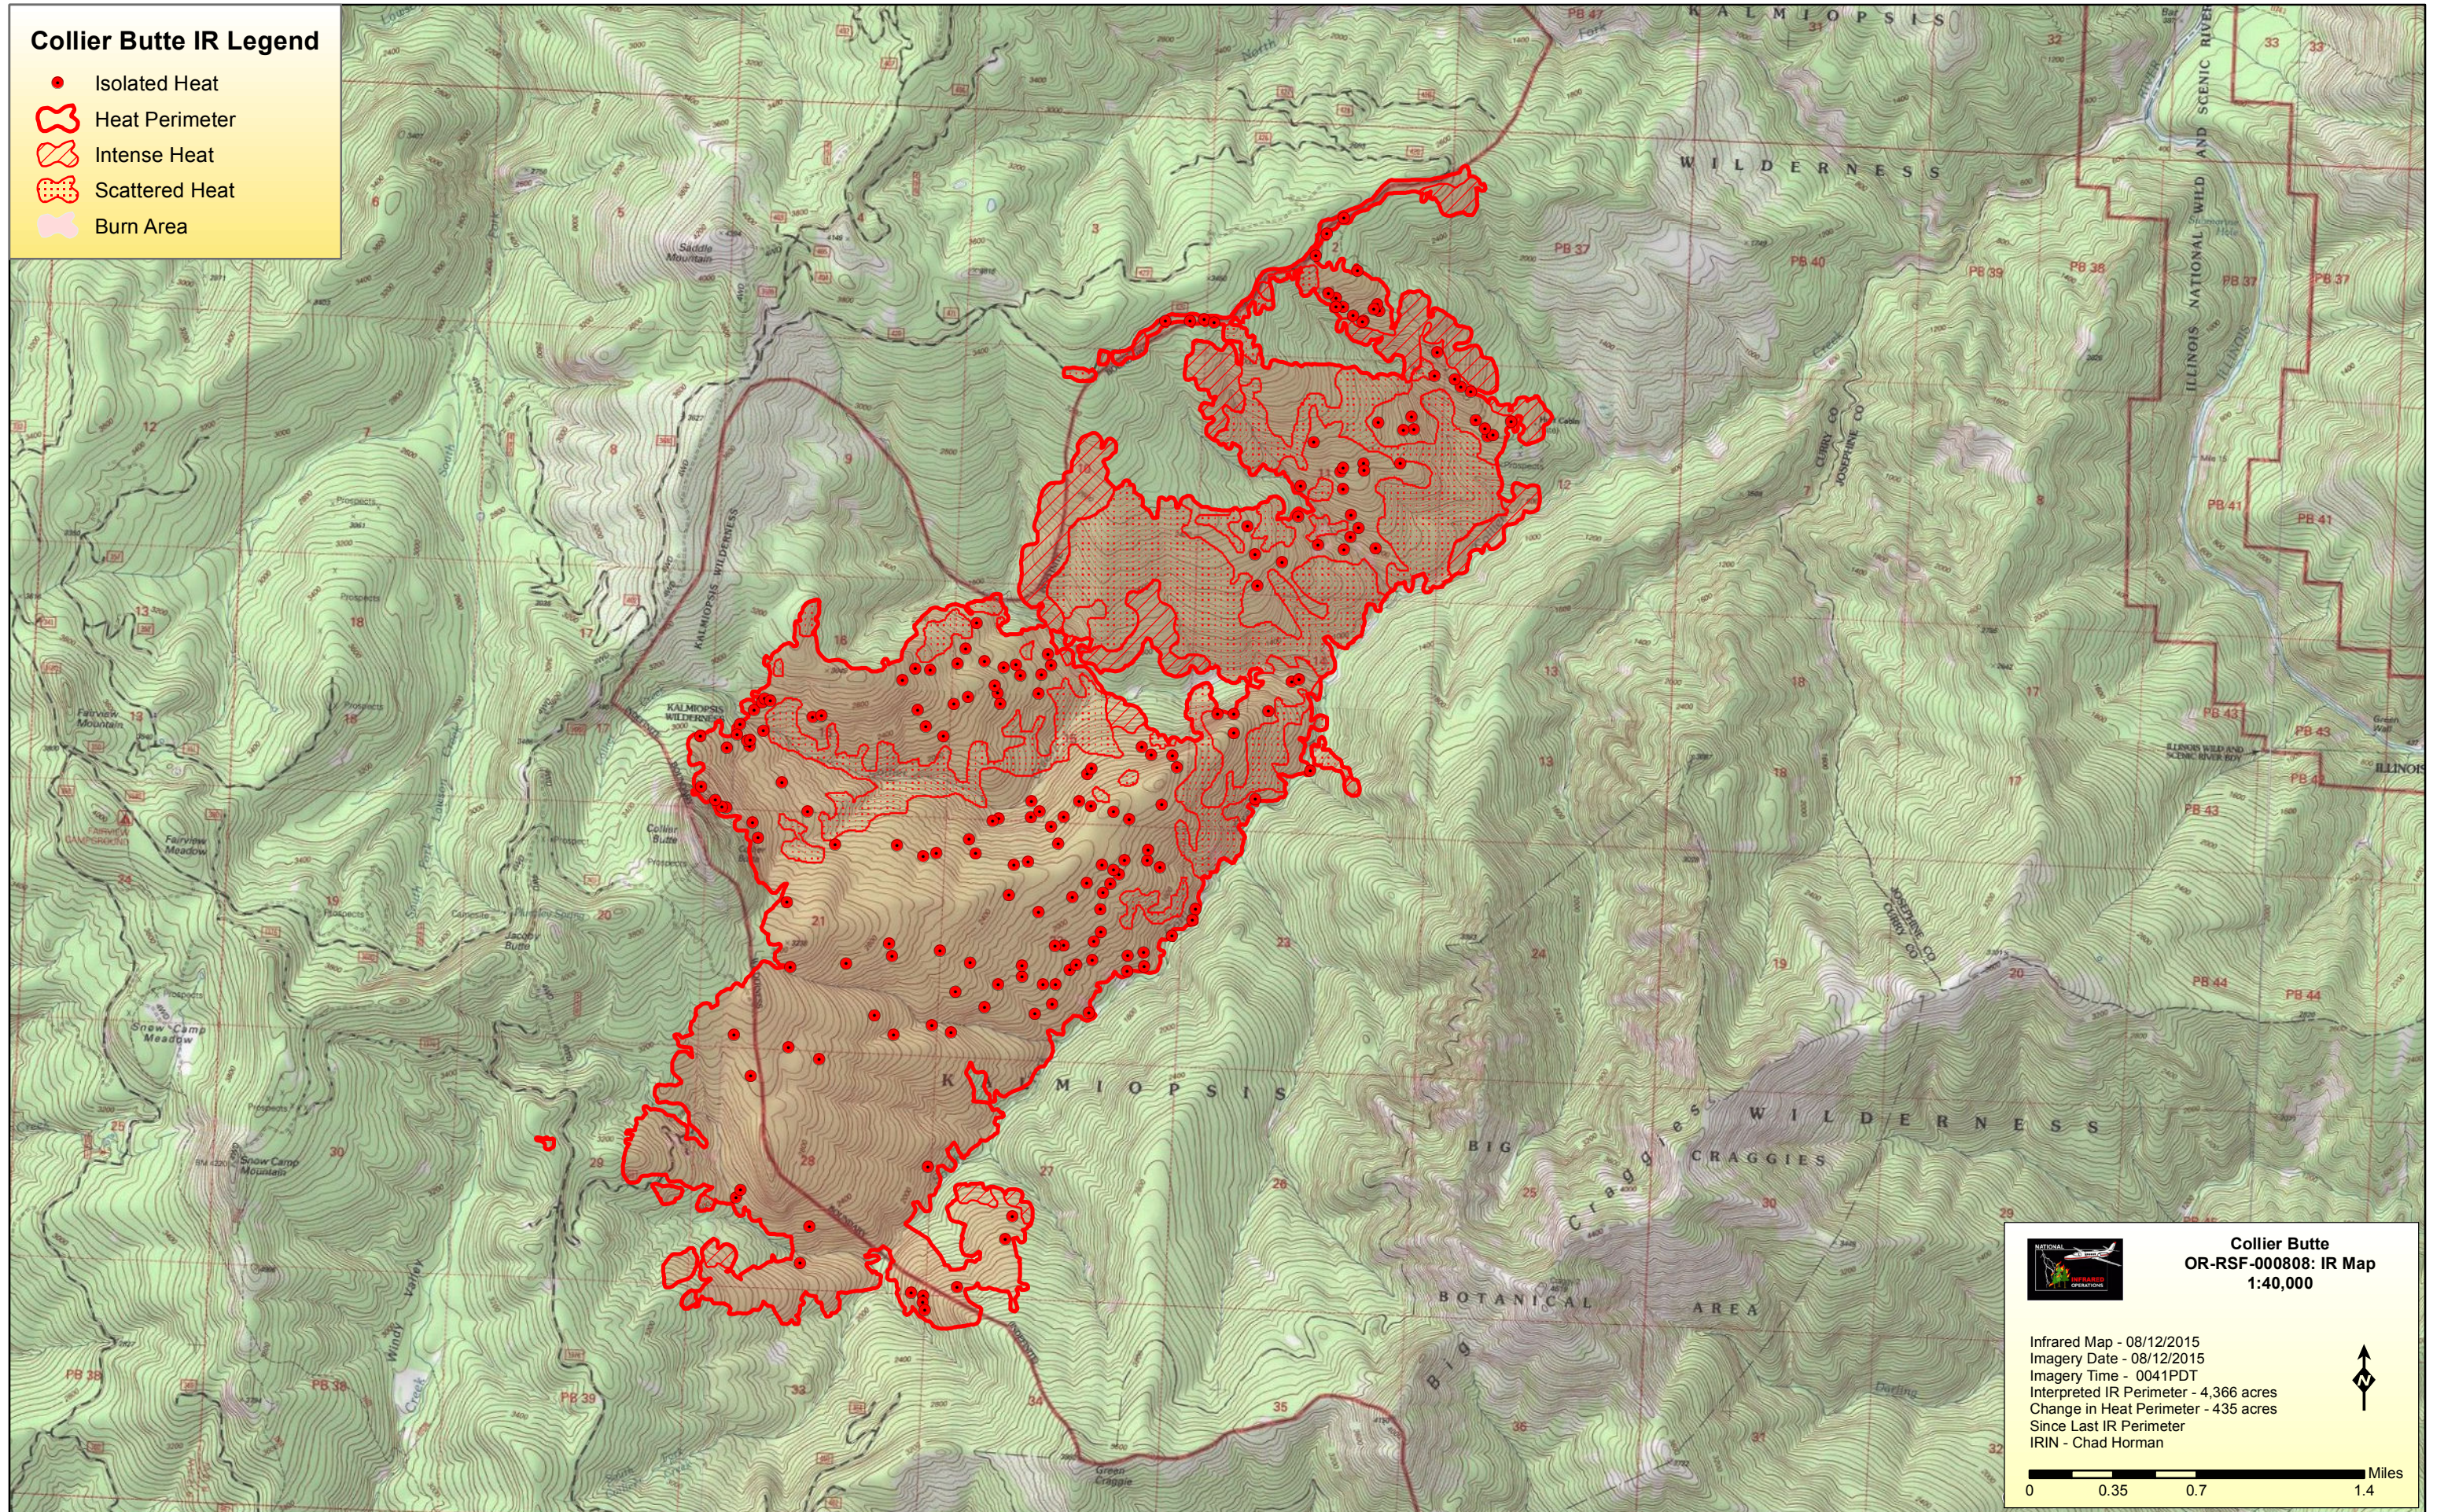

Collier Butte IR Legend

- Isolated Heat
- ⬮ Heat Perimeter
- ▨ Intense Heat
- ▩ Scattered Heat
- Bum Area

Collier Butte
OR-RSF-000808: IR Map
1:40,000

Infrared Map - 08/12/2015
Imagery Date - 08/12/2015
Imagery Time - 0041PDT
Interpreted IR Perimeter - 4,366 acres
Change in Heat Perimeter - 435 acres
Since Last IR Perimeter
IRIN - Chad Horman