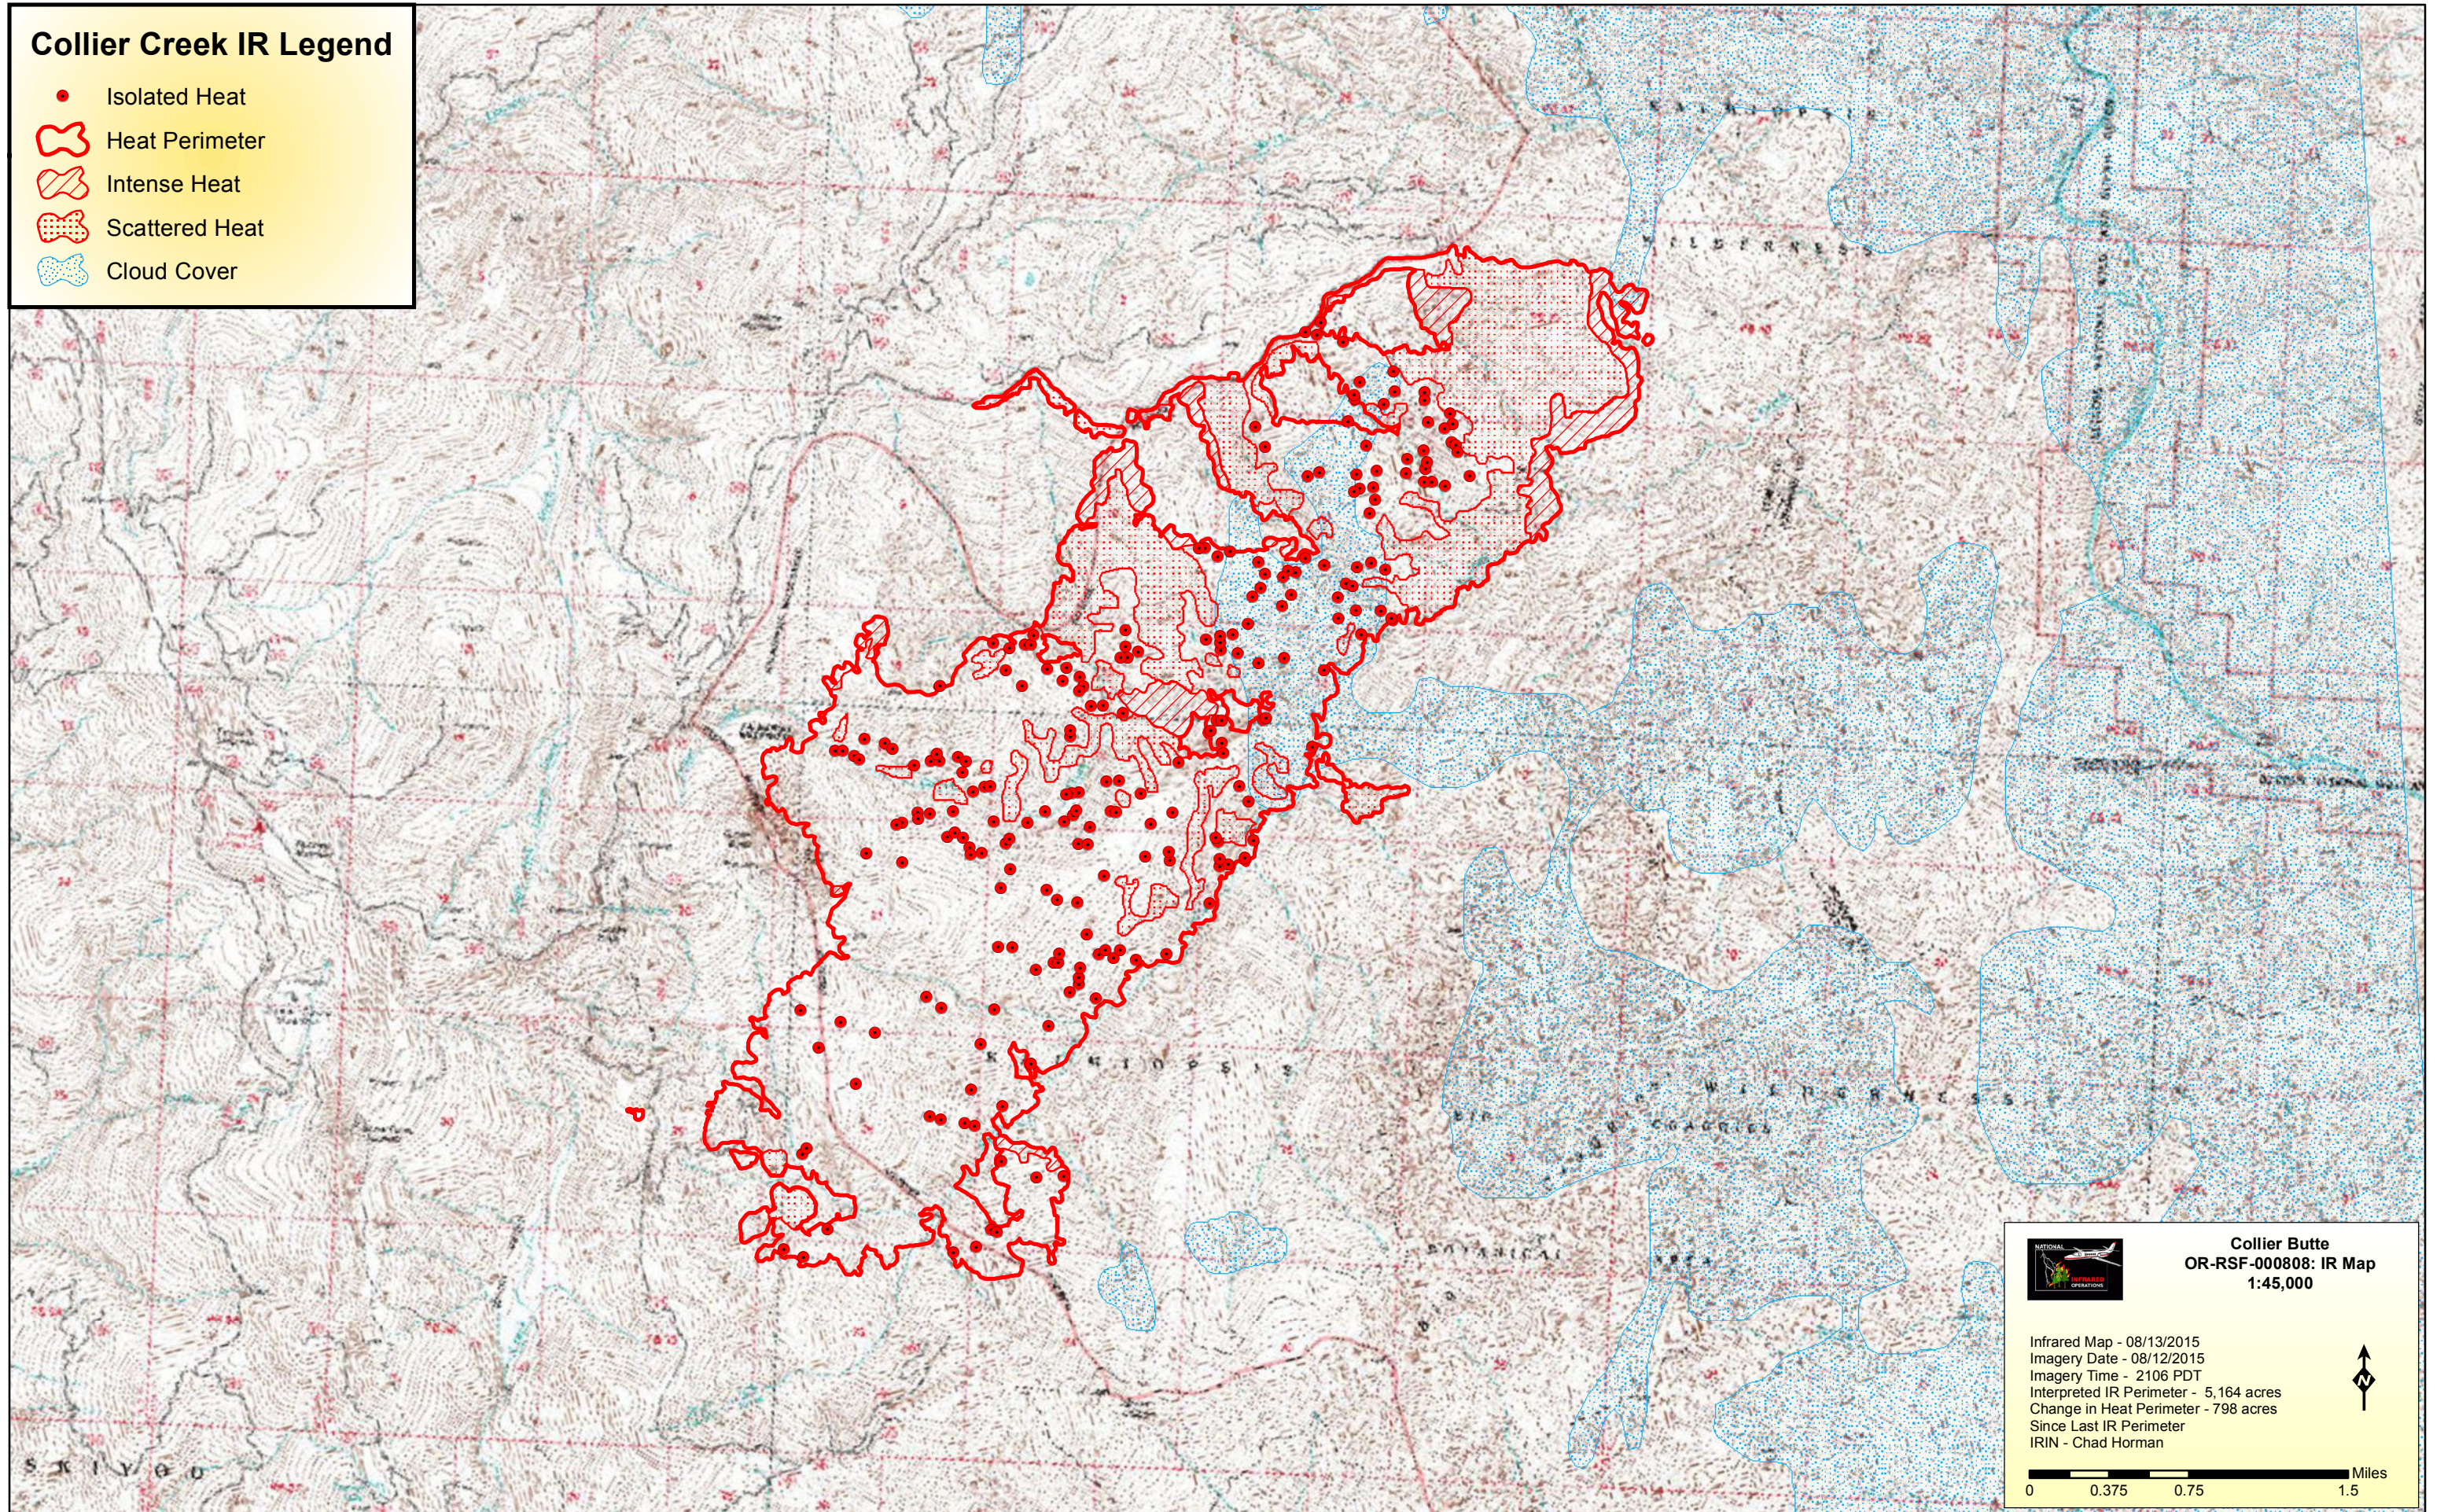

# Collier Creek IR Legend

- Isolated Heat
- 🔴 Heat Perimeter
- ▨ Intense Heat
- ▩ Scattered Heat
- ☁ Cloud Cover

**Collier Butte**  
**OR-RSF-000808: IR Map**  
**1:45,000**

Infrared Map - 08/13/2015  
Imagery Date - 08/12/2015  
Imagery Time - 2106 PDT  
Interpreted IR Perimeter - 5,164 acres  
Change in Heat Perimeter - 798 acres  
Since Last IR Perimeter  
IRIN - Chad Horman