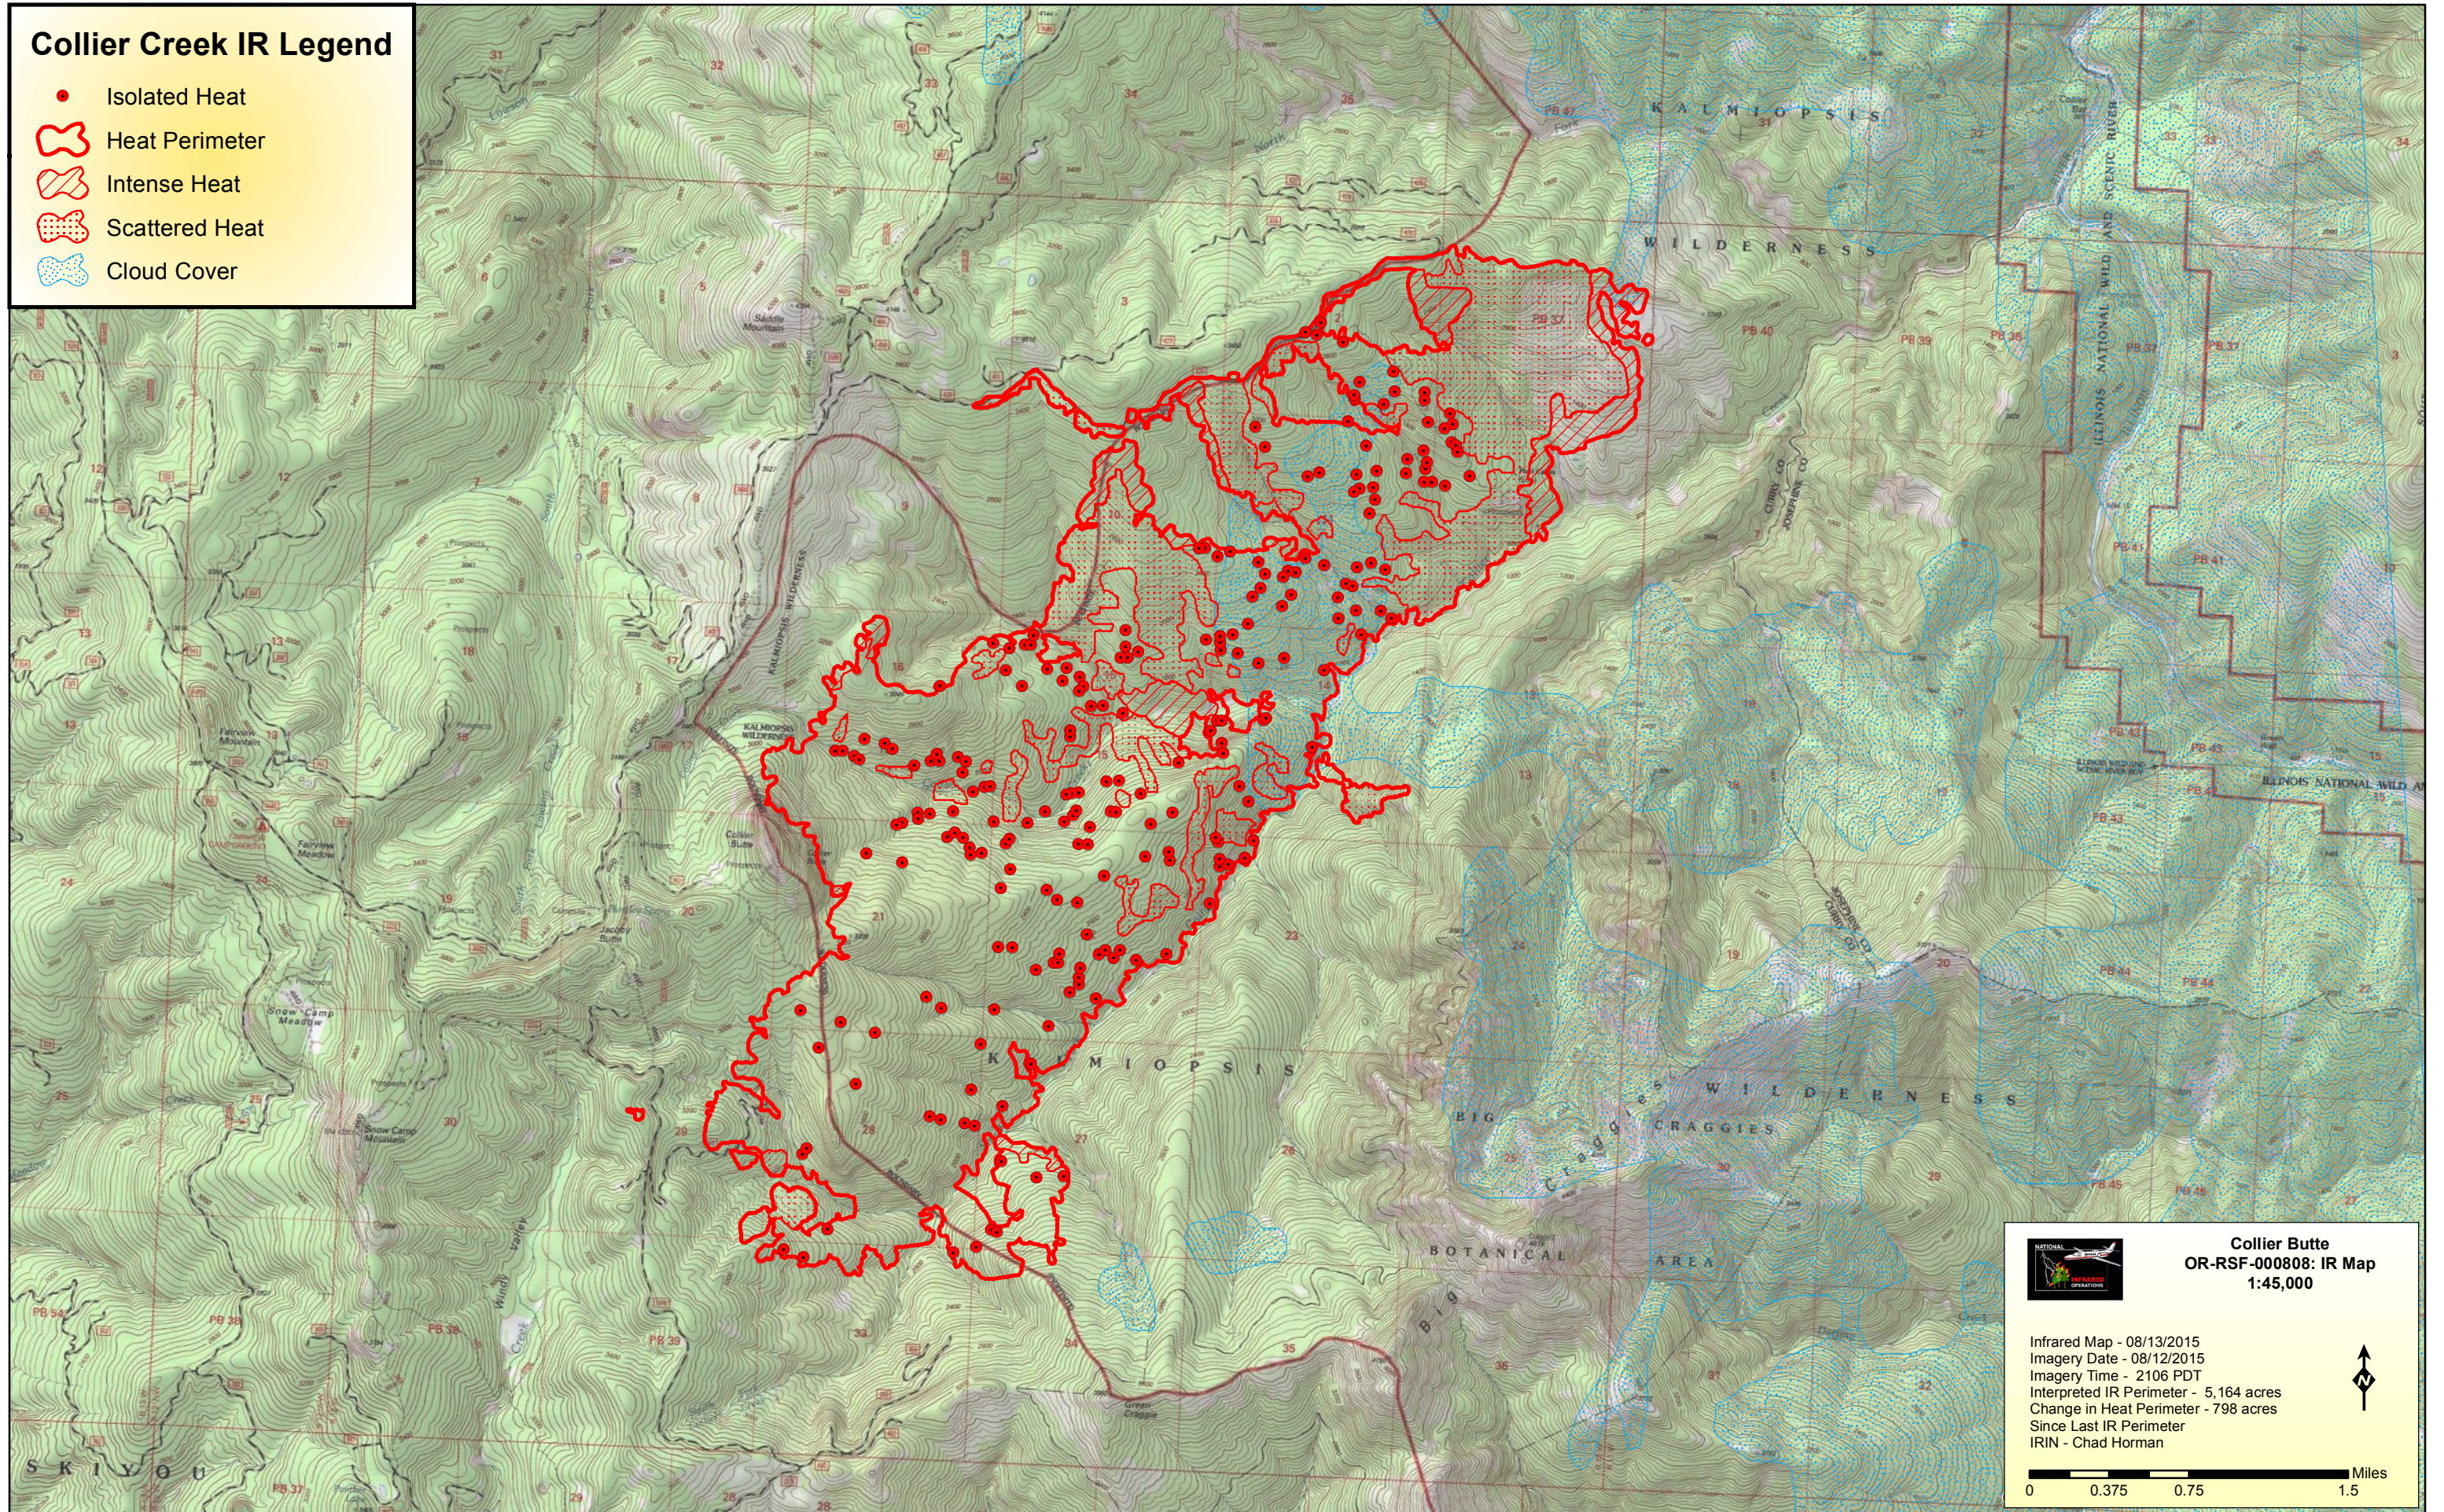

Collier Creek IR Legend

- Isolated Heat
- 🔴 Heat Perimeter
- ▨ Intense Heat
- 🔴 Scattered Heat
- ☁ Cloud Cover

Collier Butte
OR-RSF-000808: IR Map
1:45,000

Infrared Map - 08/13/2015
Imagery Date - 08/12/2015
Imagery Time - 2106 PDT
Interpreted IR Perimeter - 5,164 acres
Change in Heat Perimeter - 798 acres
Since Last IR Perimeter
IRIN - Chad Horman