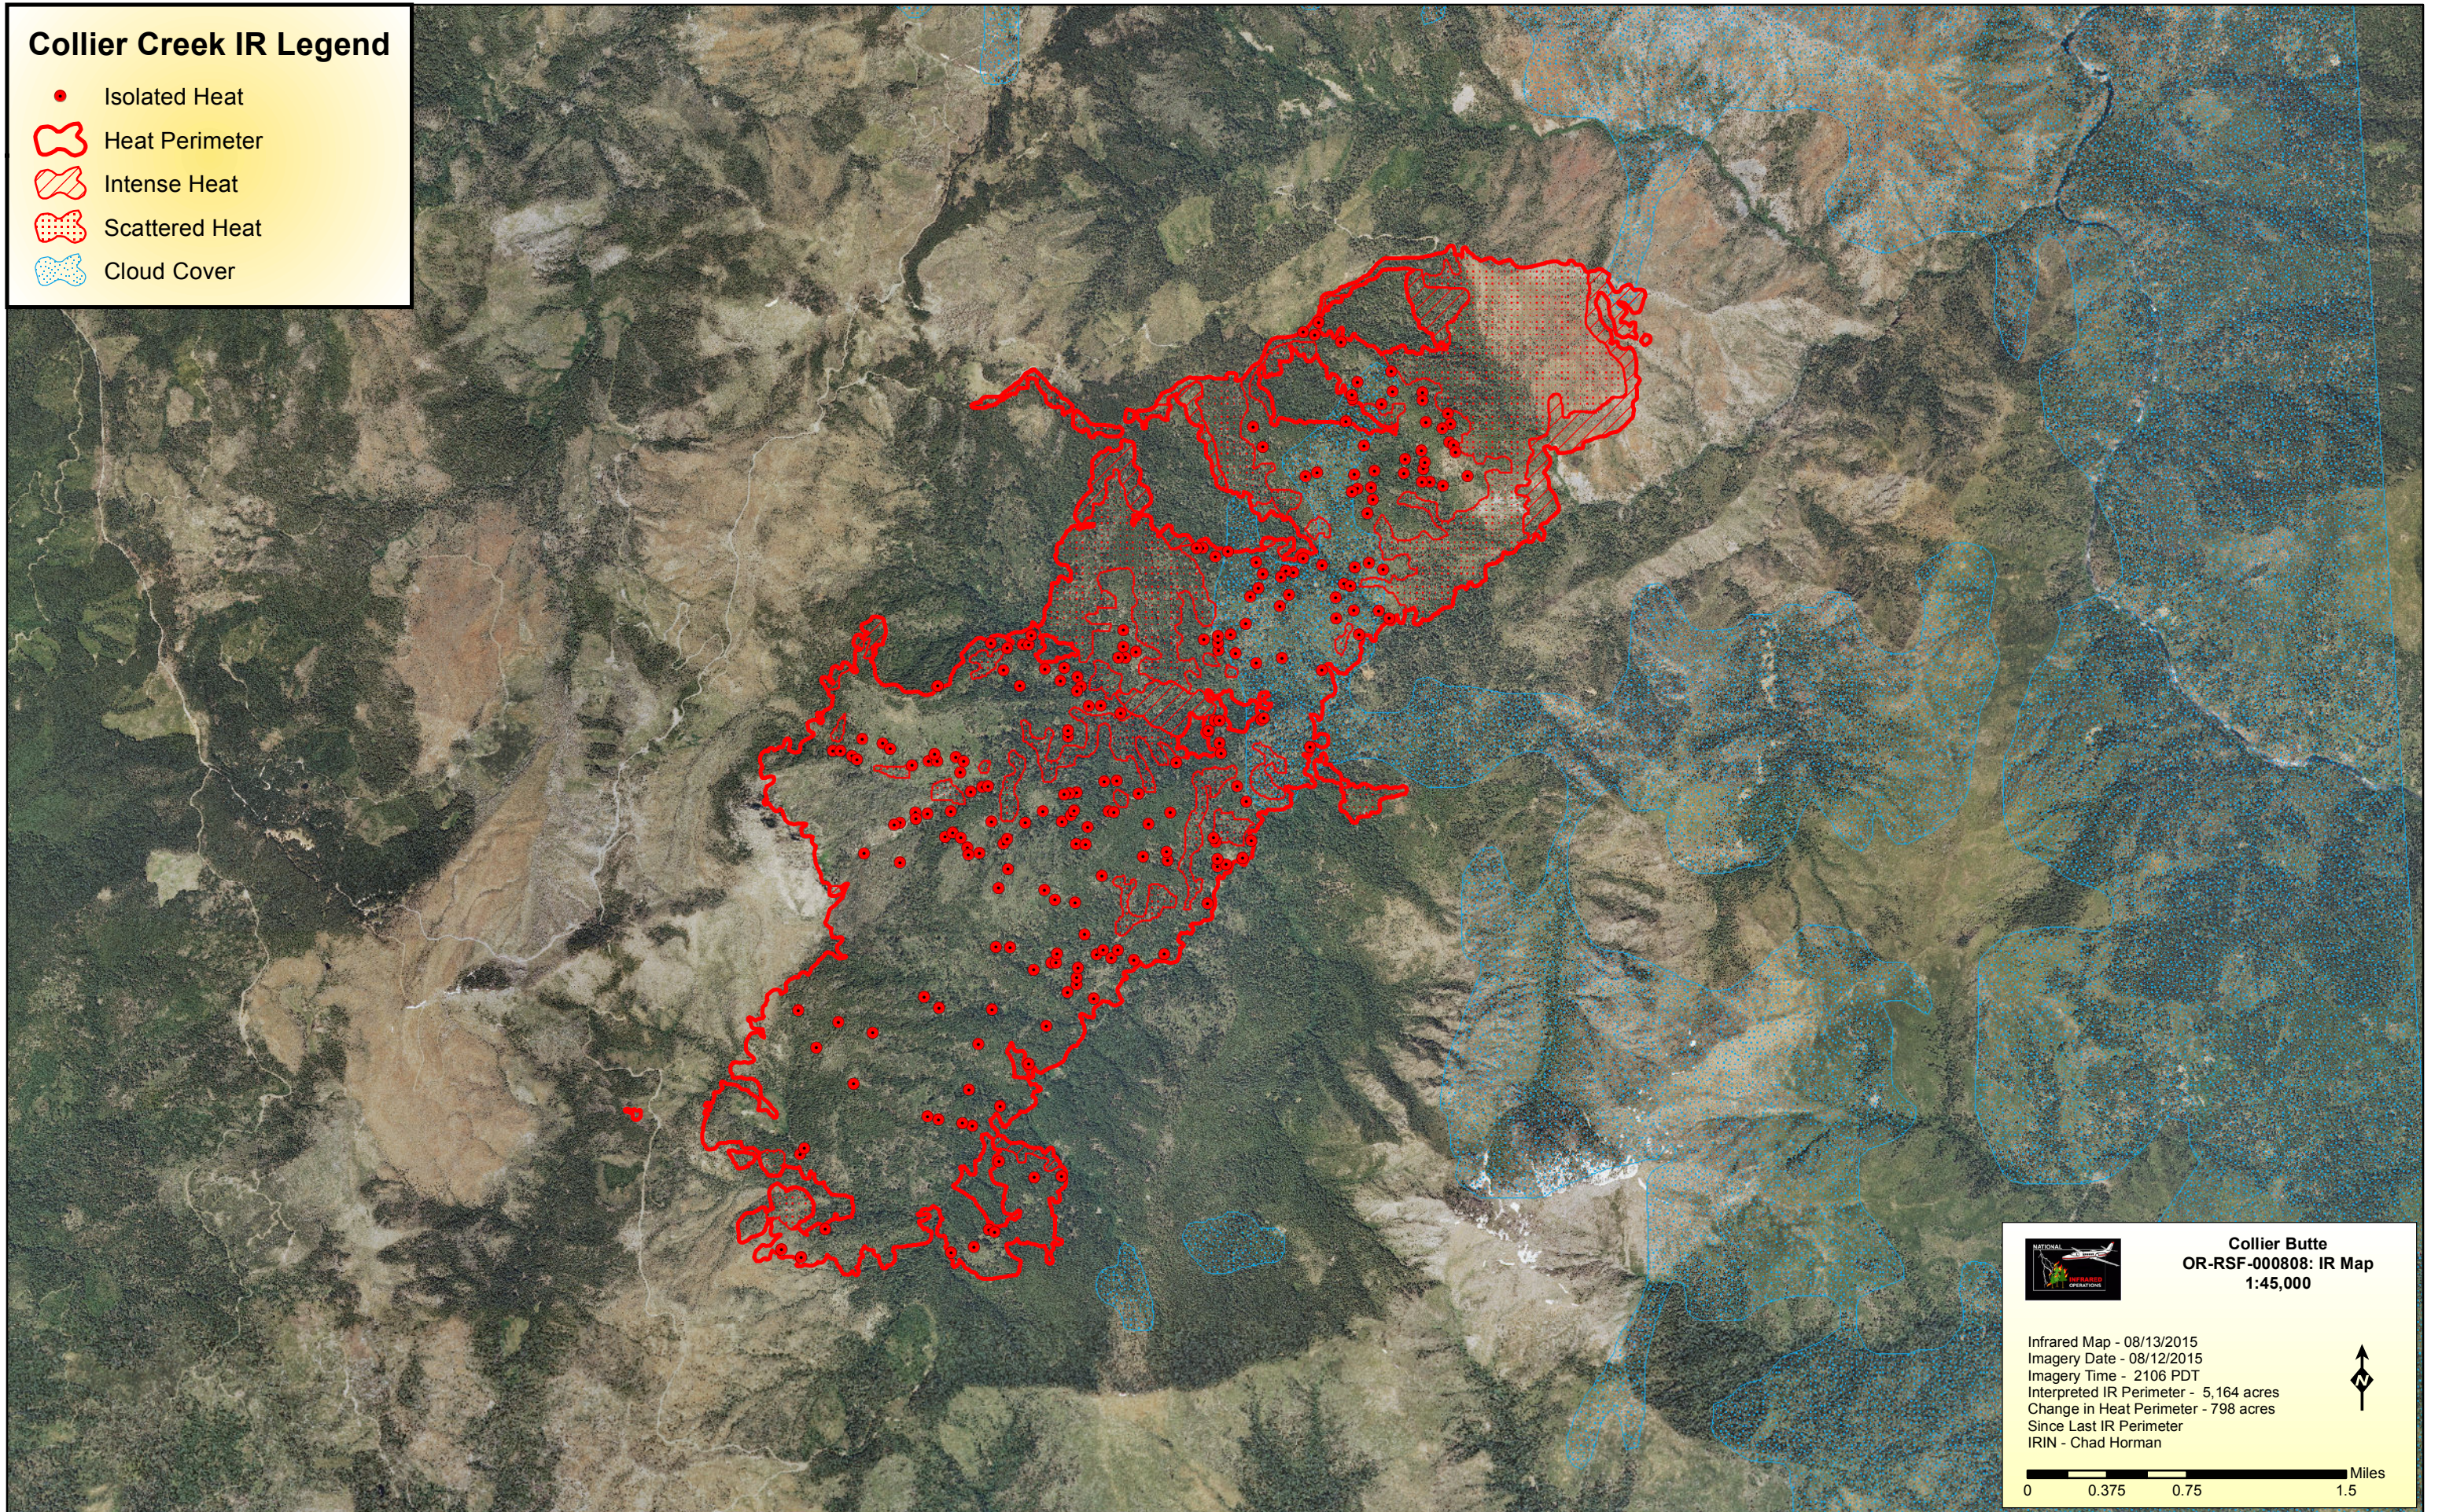

# Collier Creek IR Legend

- Isolated Heat
- 🔴 Heat Perimeter
- ▨ Intense Heat
- ▩ Scattered Heat
- ☁ Cloud Cover

**Collier Butte**  
**OR-RSF-000808: IR Map**  
**1:45,000**

Infrared Map - 08/13/2015  
Imagery Date - 08/12/2015  
Imagery Time - 2106 PDT  
Interpreted IR Perimeter - 5,164 acres  
Change in Heat Perimeter - 798 acres  
Since Last IR Perimeter  
IRIN - Chad Horman