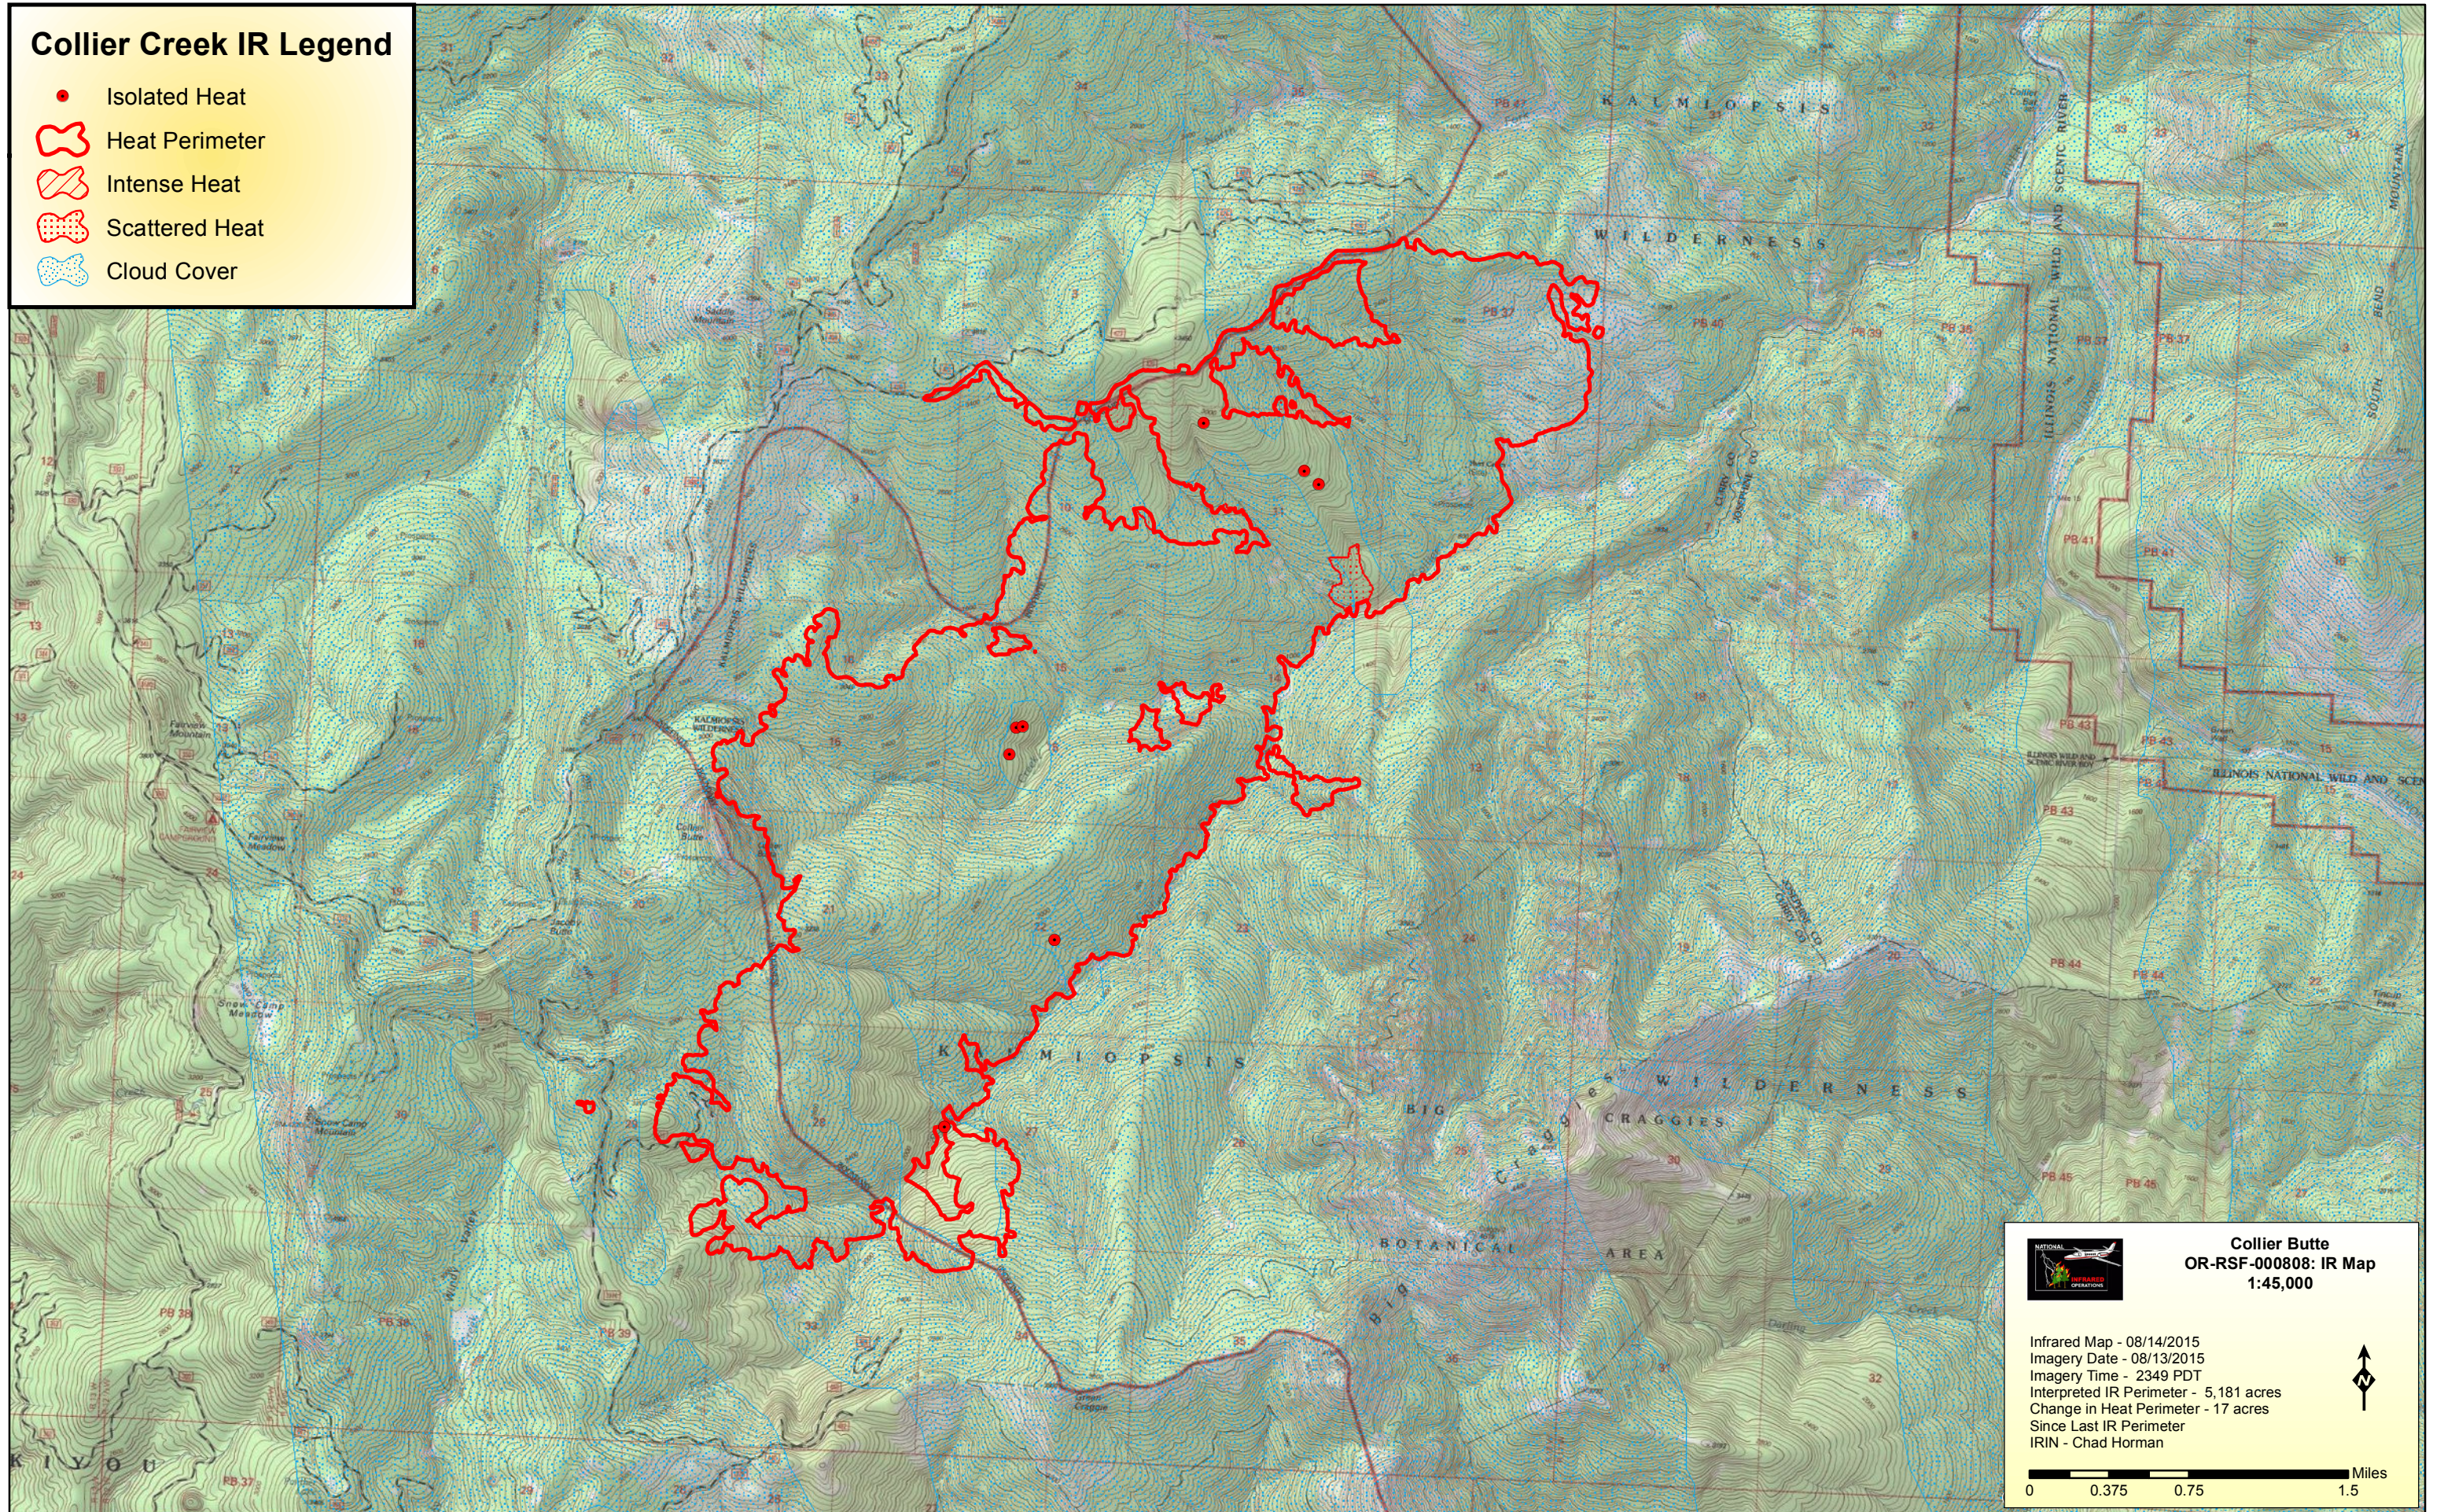

# Collier Creek IR Legend

- Isolated Heat
- 🔴 Heat Perimeter
- 🔴 Intense Heat
- 🔴 Scattered Heat
- ☁️ Cloud Cover

**Collier Butte**  
**OR-RSF-000808: IR Map**  
**1:45,000**

Infrared Map - 08/14/2015  
Imagery Date - 08/13/2015  
Imagery Time - 2349 PDT  
Interpreted IR Perimeter - 5,181 acres  
Change in Heat Perimeter - 17 acres  
Since Last IR Perimeter  
IRIN - Chad Horman