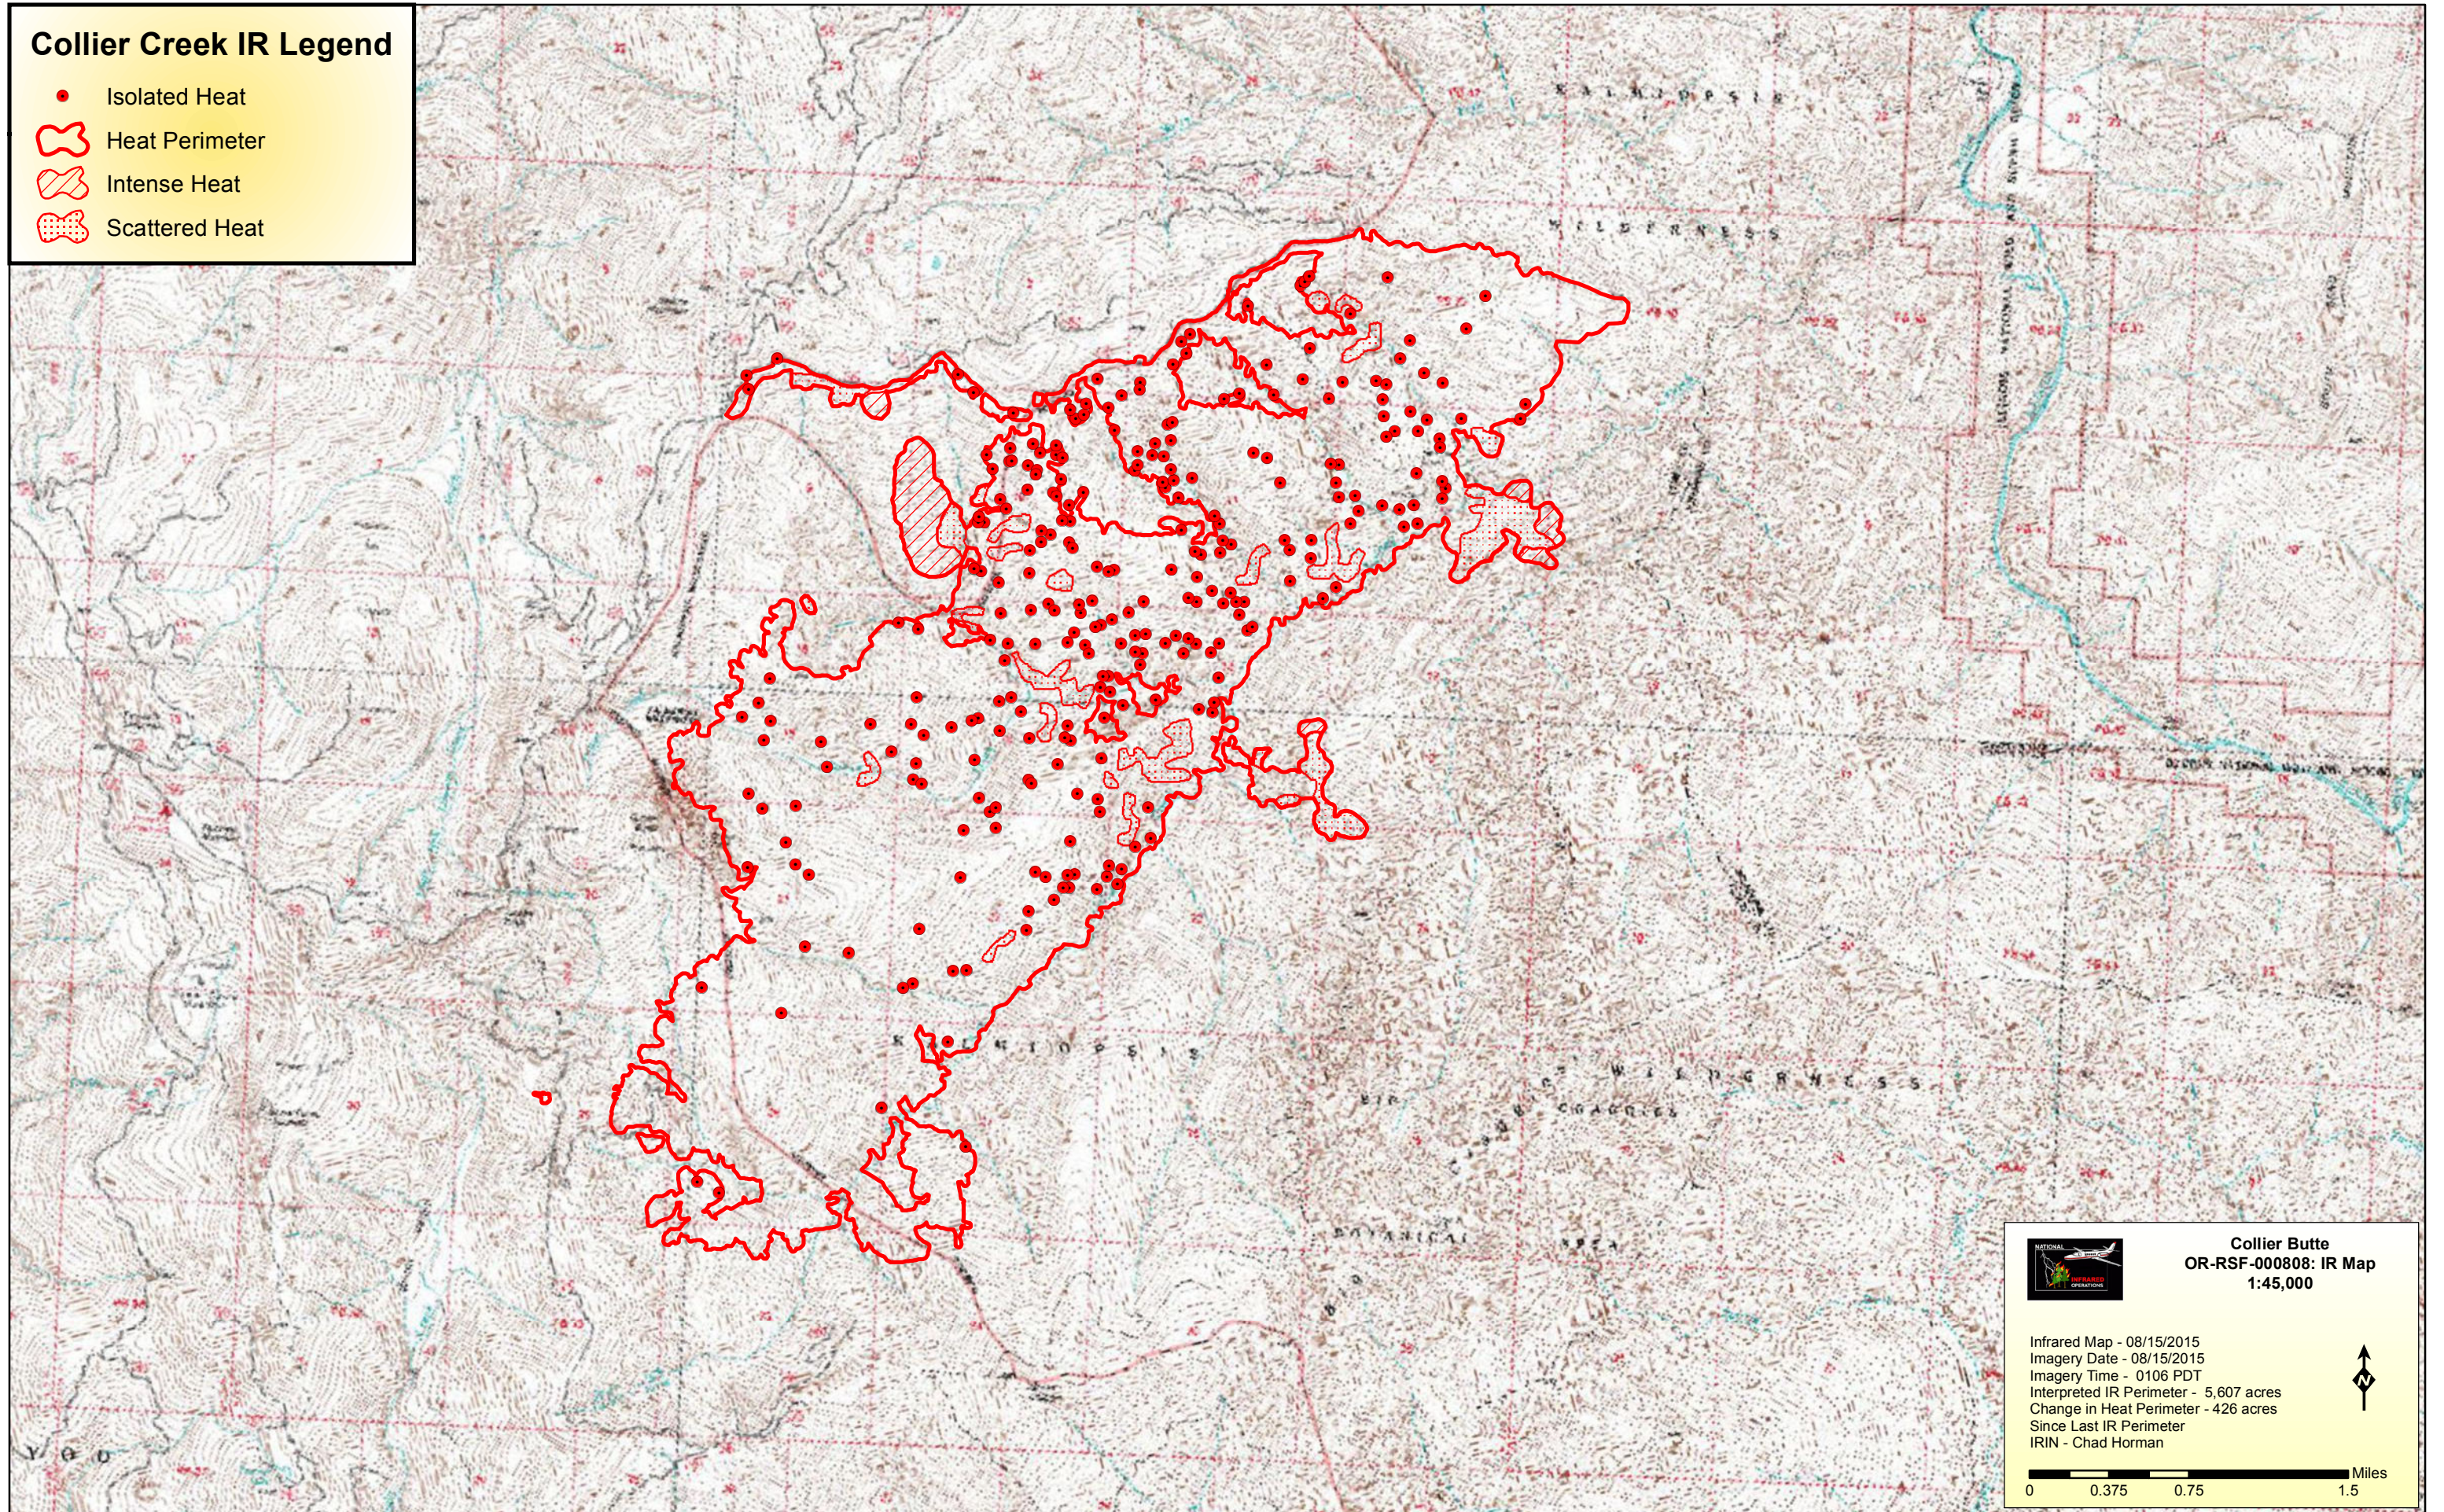

Collier Creek IR Legend

- Isolated Heat
- ⬮ Heat Perimeter
- ▨ Intense Heat
- ▩ Scattered Heat

Collier Butte
OR-RSF-000808: IR Map
1:45,000

Infrared Map - 08/15/2015
Imagery Date - 08/15/2015
Imagery Time - 0106 PDT
Interpreted IR Perimeter - 5,607 acres
Change in Heat Perimeter - 426 acres
Since Last IR Perimeter
IRIN - Chad Horman