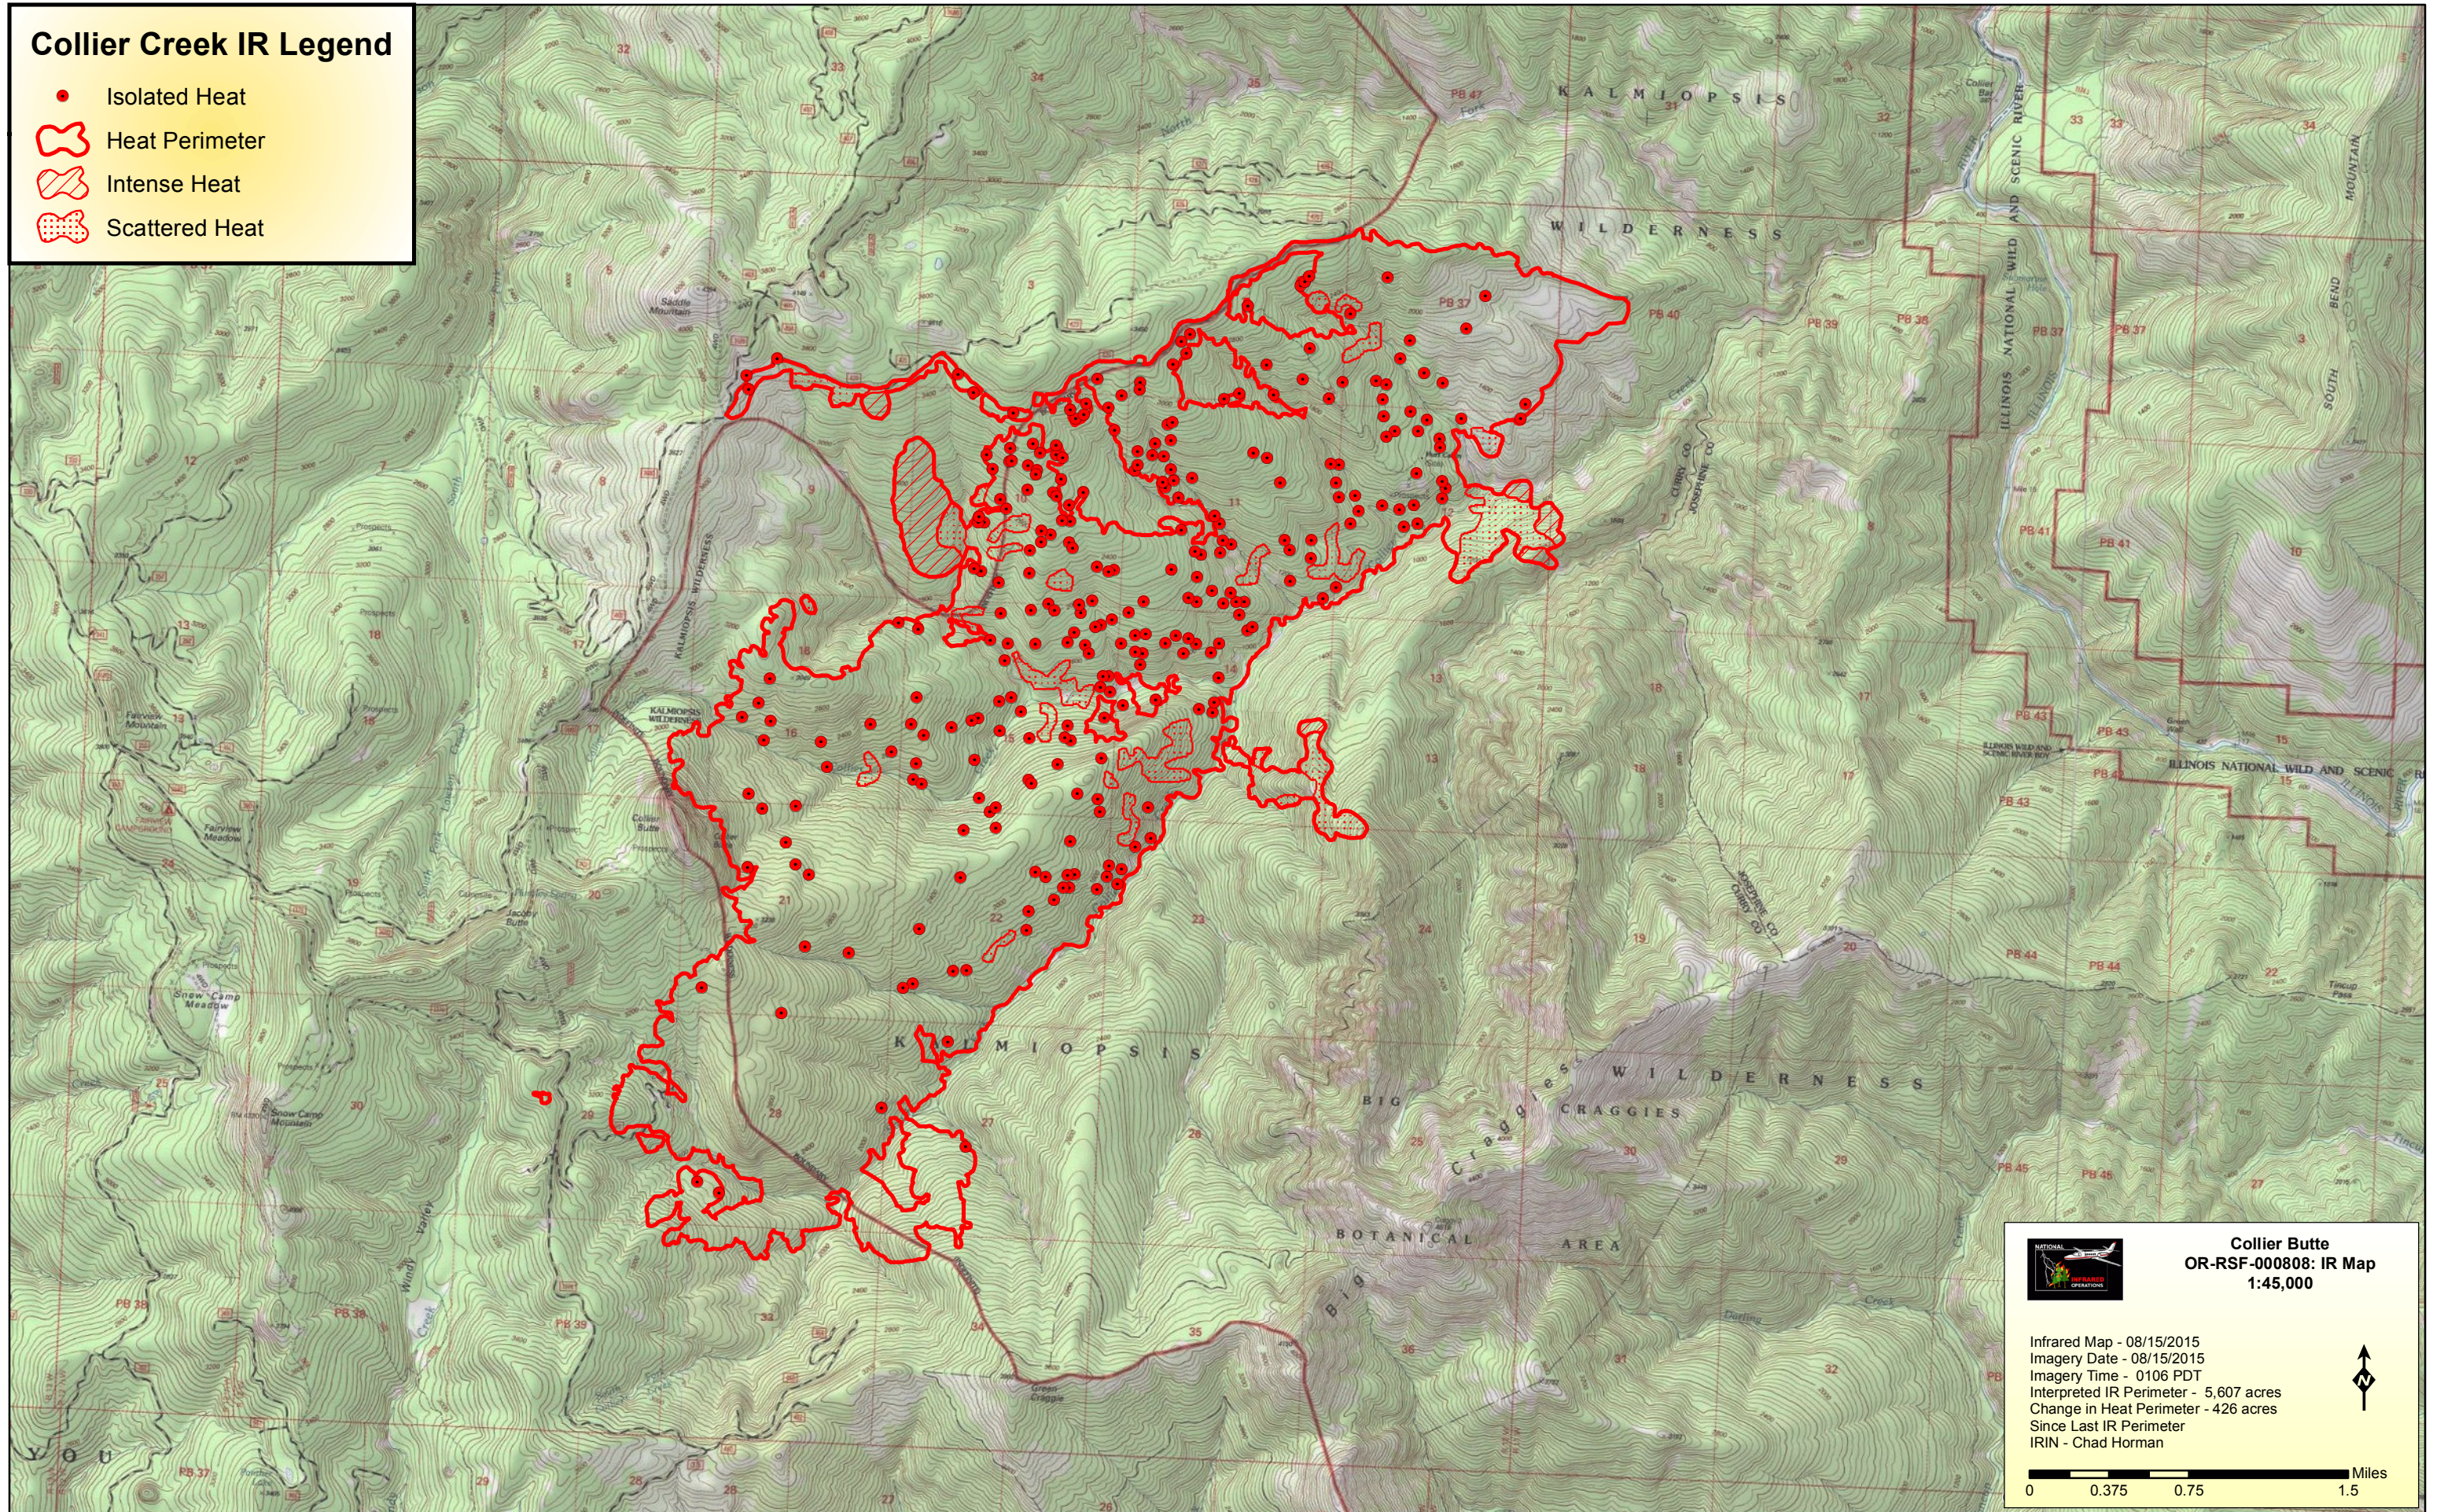

# Collier Creek IR Legend

- Isolated Heat
- 🔴 Heat Perimeter
- 🔴 Intense Heat
- 🔴 Scattered Heat

**Collier Butte**  
**OR-RSF-000808: IR Map**  
**1:45,000**

Infrared Map - 08/15/2015  
Imagery Date - 08/15/2015  
Imagery Time - 0106 PDT  
Interpreted IR Perimeter - 5,607 acres  
Change in Heat Perimeter - 426 acres  
Since Last IR Perimeter  
IRIN - Chad Horman

0 0.375 0.75 1.5 Miles