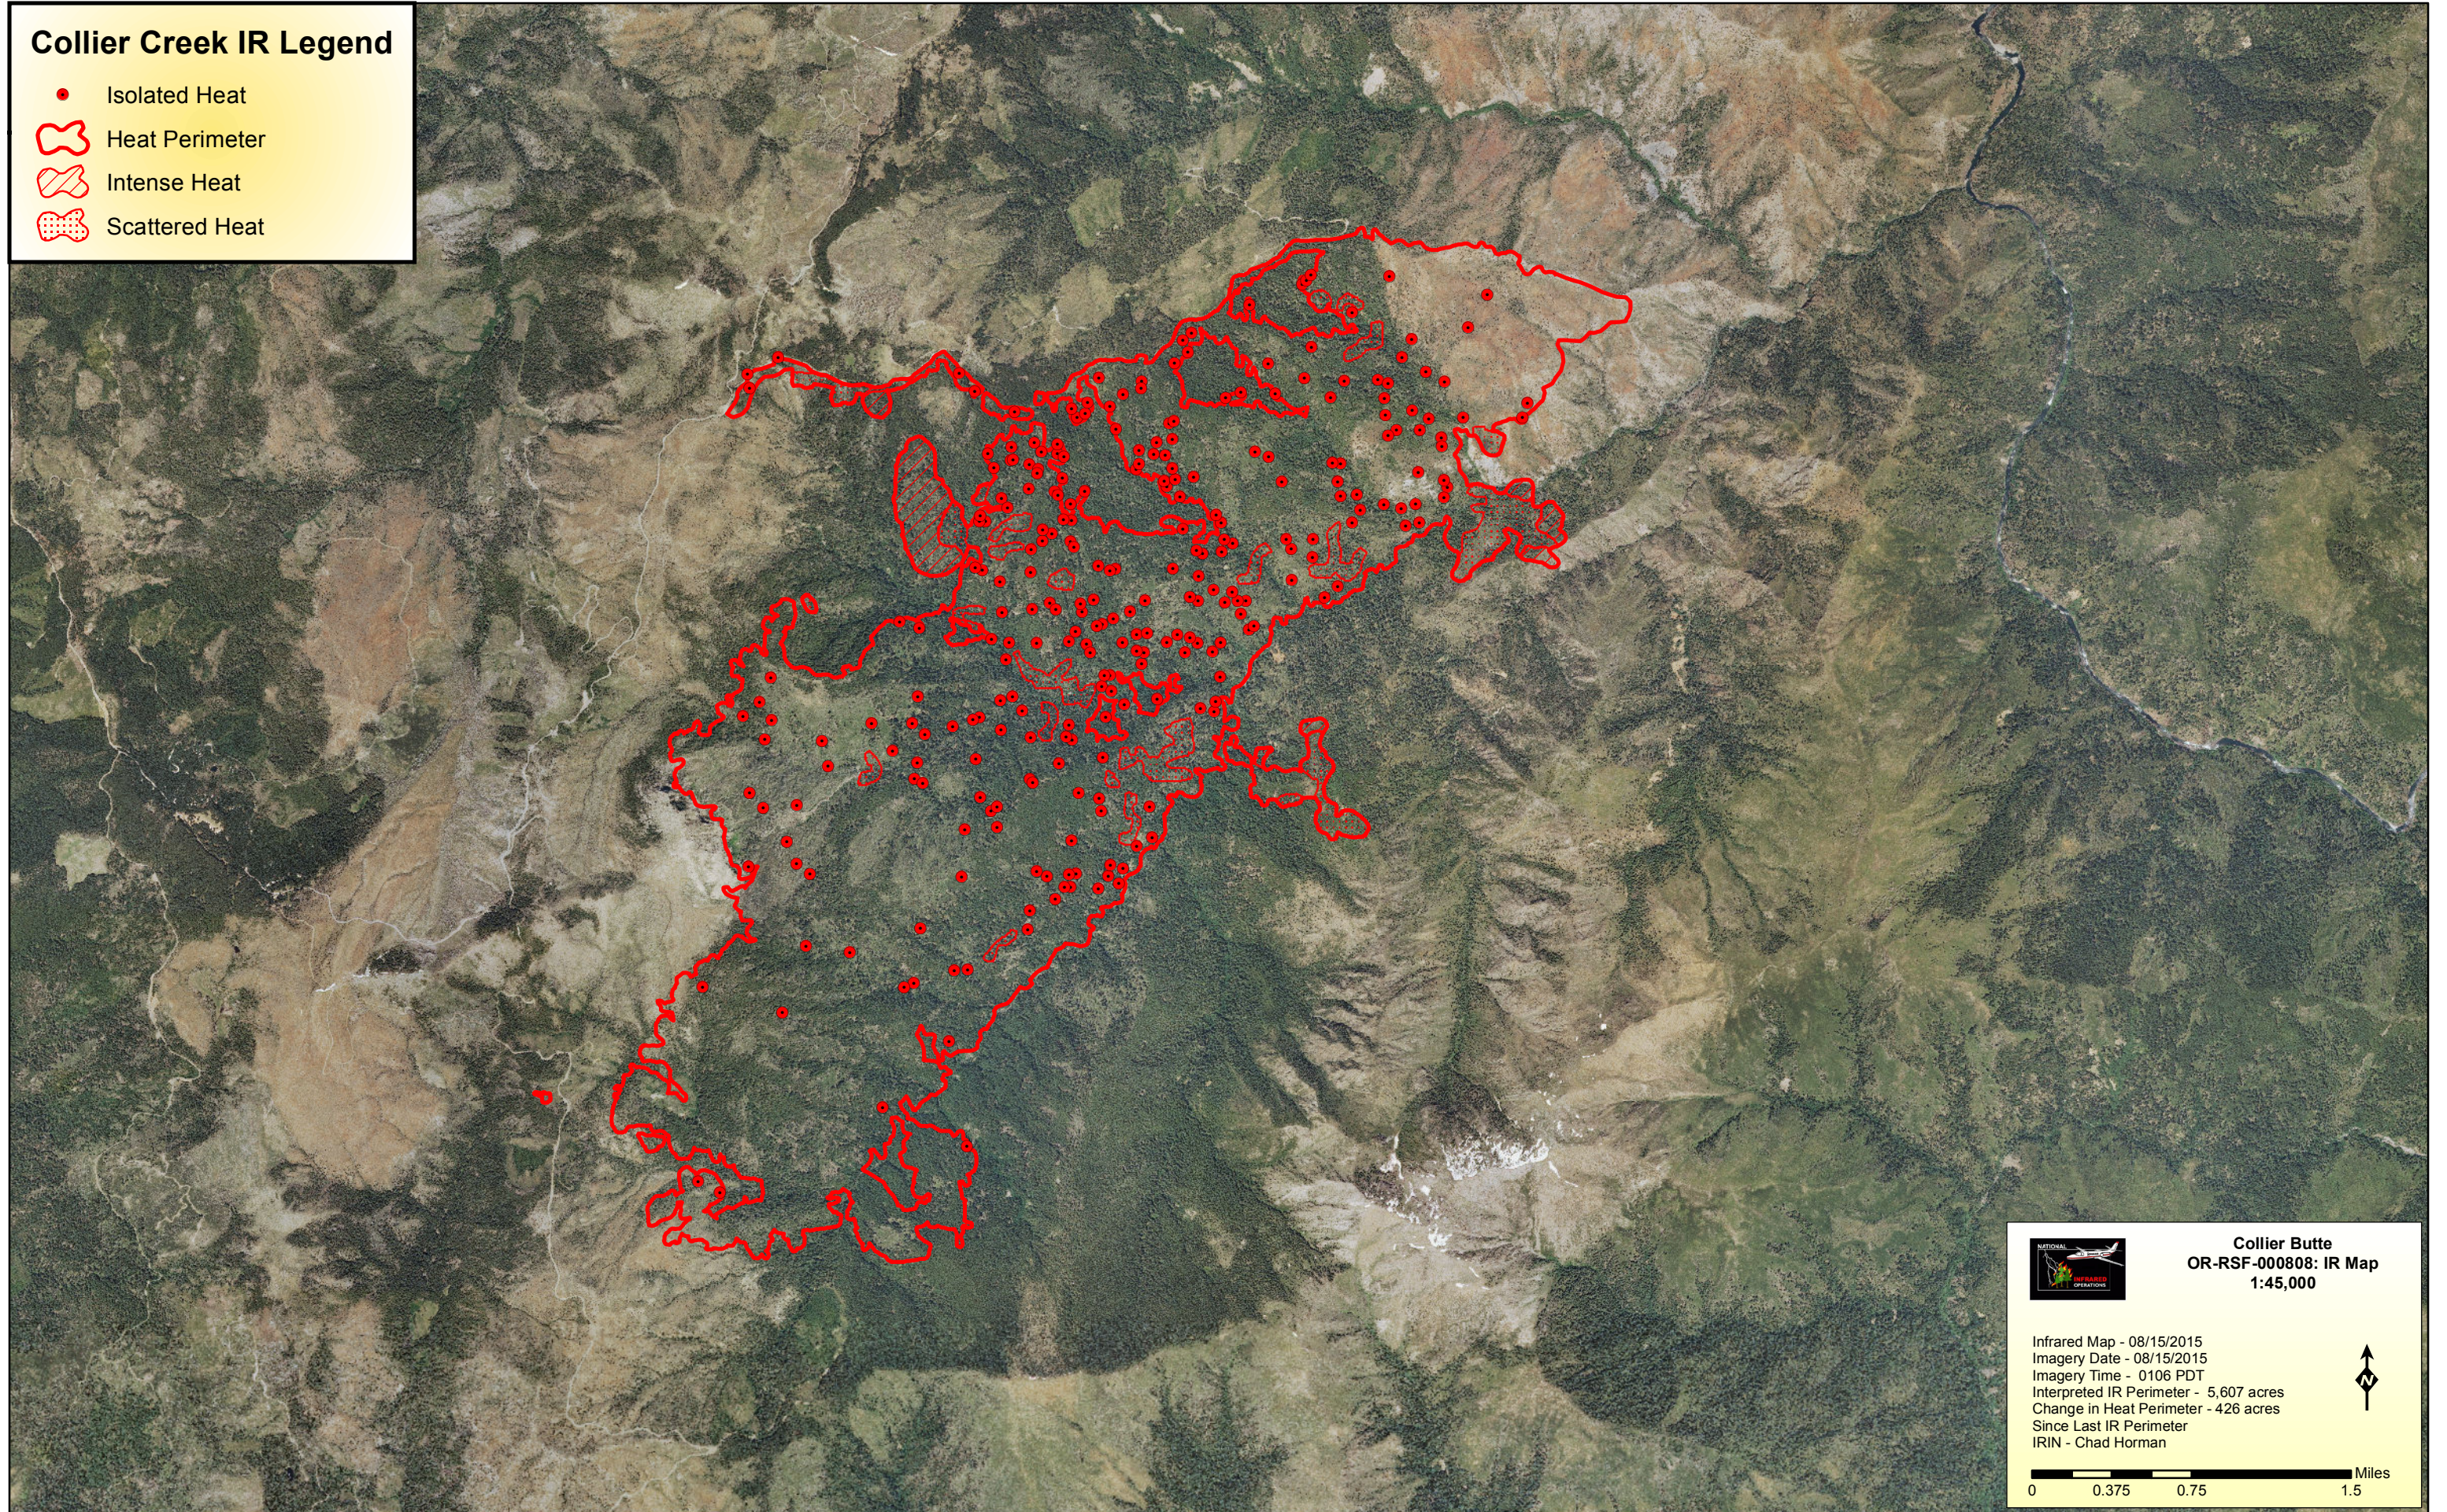

Collier Creek IR Legend

- Isolated Heat
- Heat Perimeter
- ▨ Intense Heat
- ▩ Scattered Heat

Collier Butte
OR-RSF-000808: IR Map
1:45,000

Infrared Map - 08/15/2015
Imagery Date - 08/15/2015
Imagery Time - 0106 PDT
Interpreted IR Perimeter - 5,607 acres
Change in Heat Perimeter - 426 acres
Since Last IR Perimeter
IRIN - Chad Horman