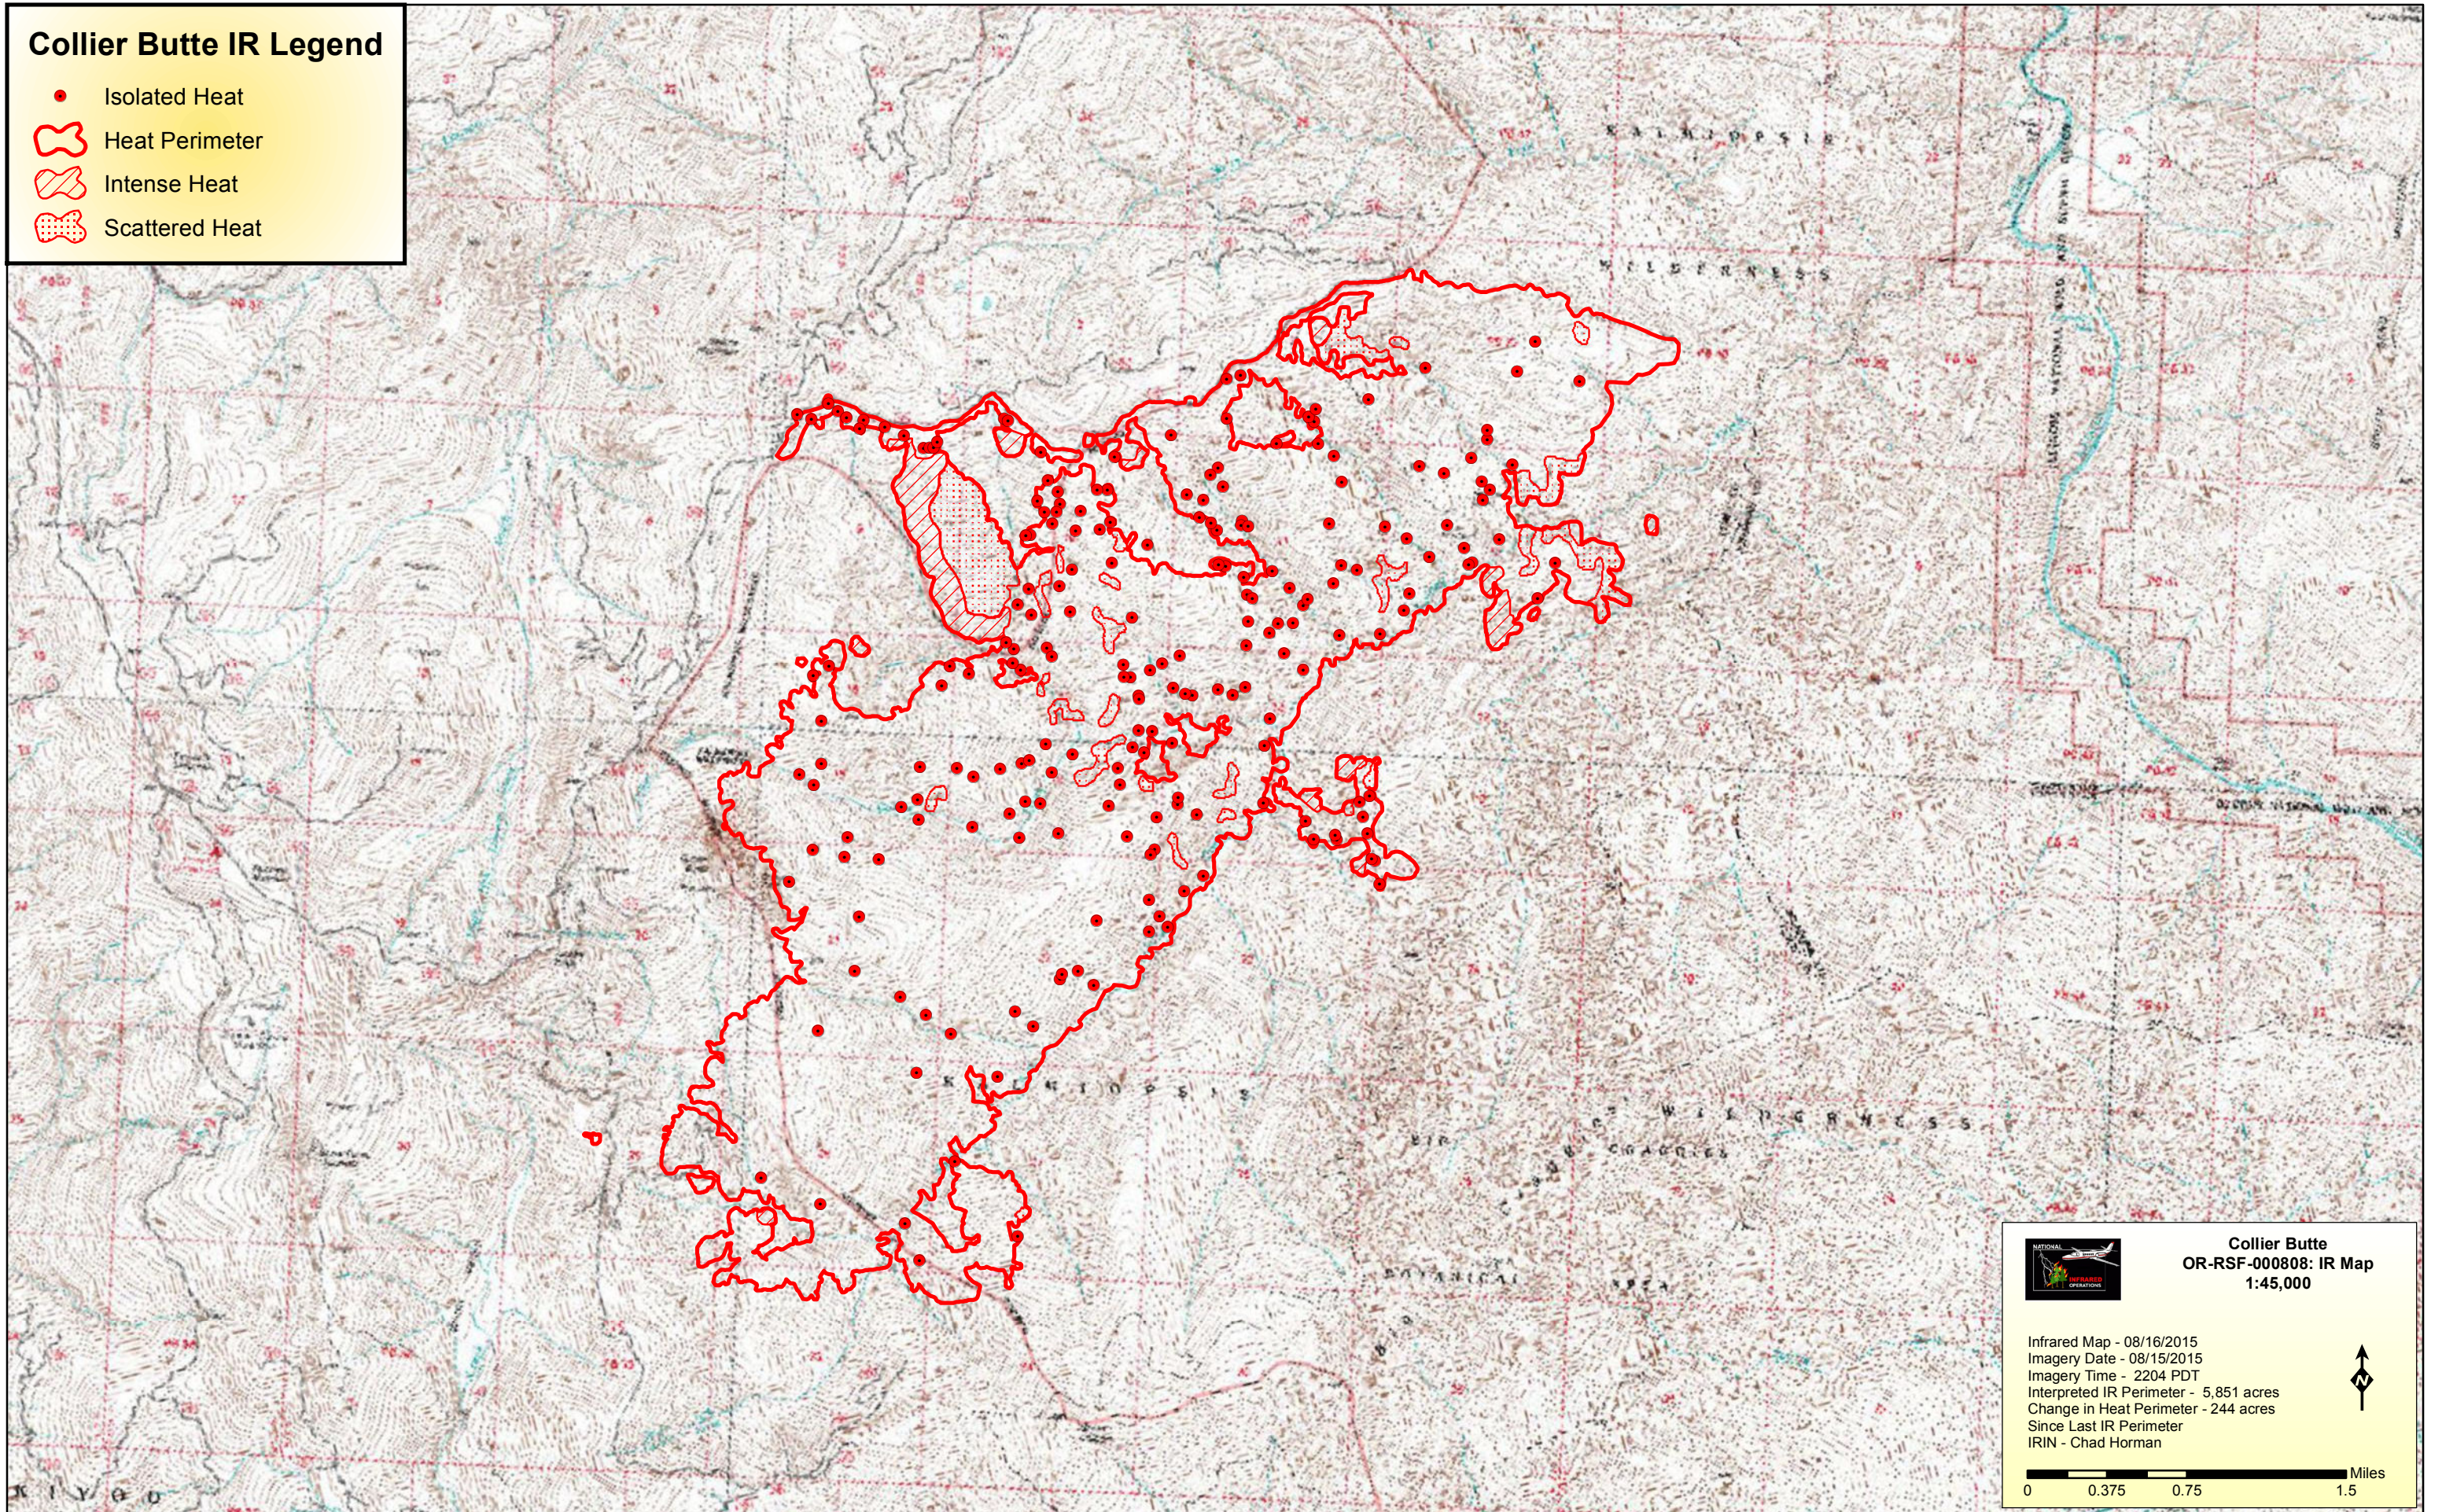

Collier Butte IR Legend

- Isolated Heat
- 🔴 Heat Perimeter
- 🔴 Intense Heat
- 🔴 Scattered Heat

Collier Butte
OR-RSF-000808: IR Map
1:45,000

Infrared Map - 08/16/2015
Imagery Date - 08/15/2015
Imagery Time - 2204 PDT
Interpreted IR Perimeter - 5,851 acres
Change in Heat Perimeter - 244 acres
Since Last IR Perimeter
IRIN - Chad Horman