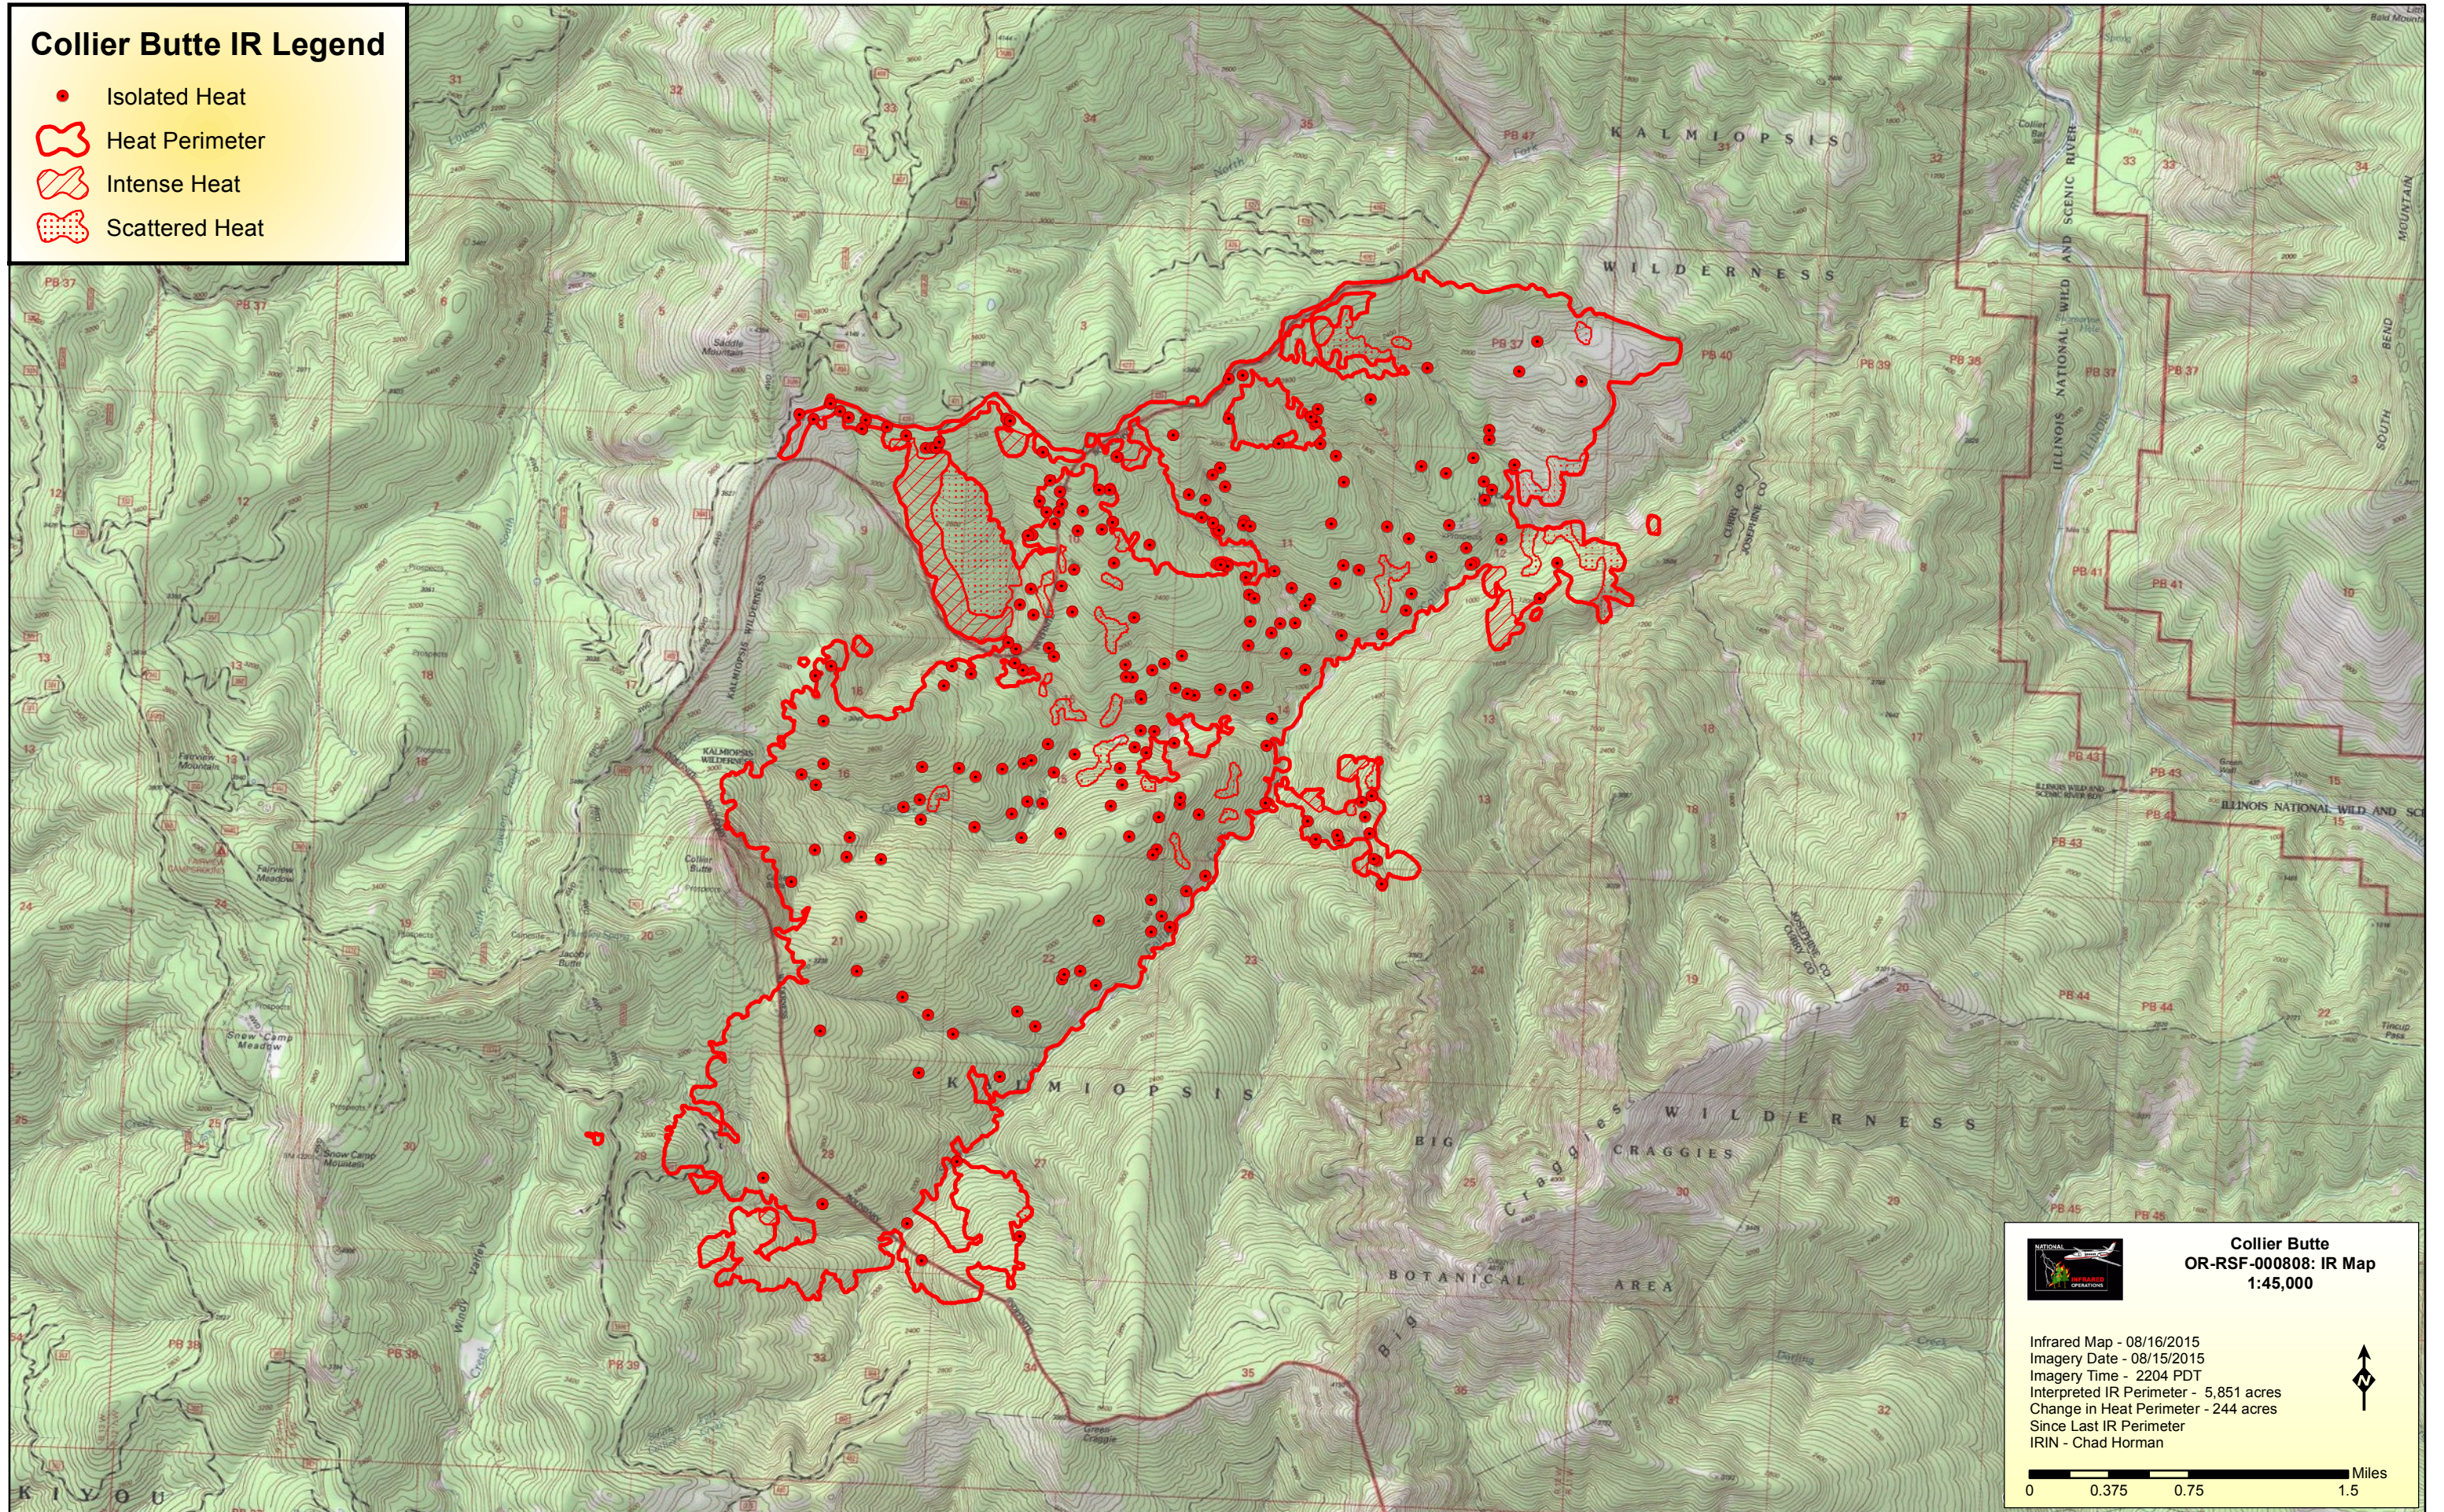

Collier Butte IR Legend

- Isolated Heat
- 🔴 Heat Perimeter
- 🔴 Intense Heat
- 🔴 Scattered Heat

Collier Butte
OR-RSF-000808: IR Map
1:45,000

Infrared Map - 08/16/2015
Imagery Date - 08/15/2015
Imagery Time - 2204 PDT
Interpreted IR Perimeter - 5,851 acres
Change in Heat Perimeter - 244 acres
Since Last IR Perimeter
IRIN - Chad Horman