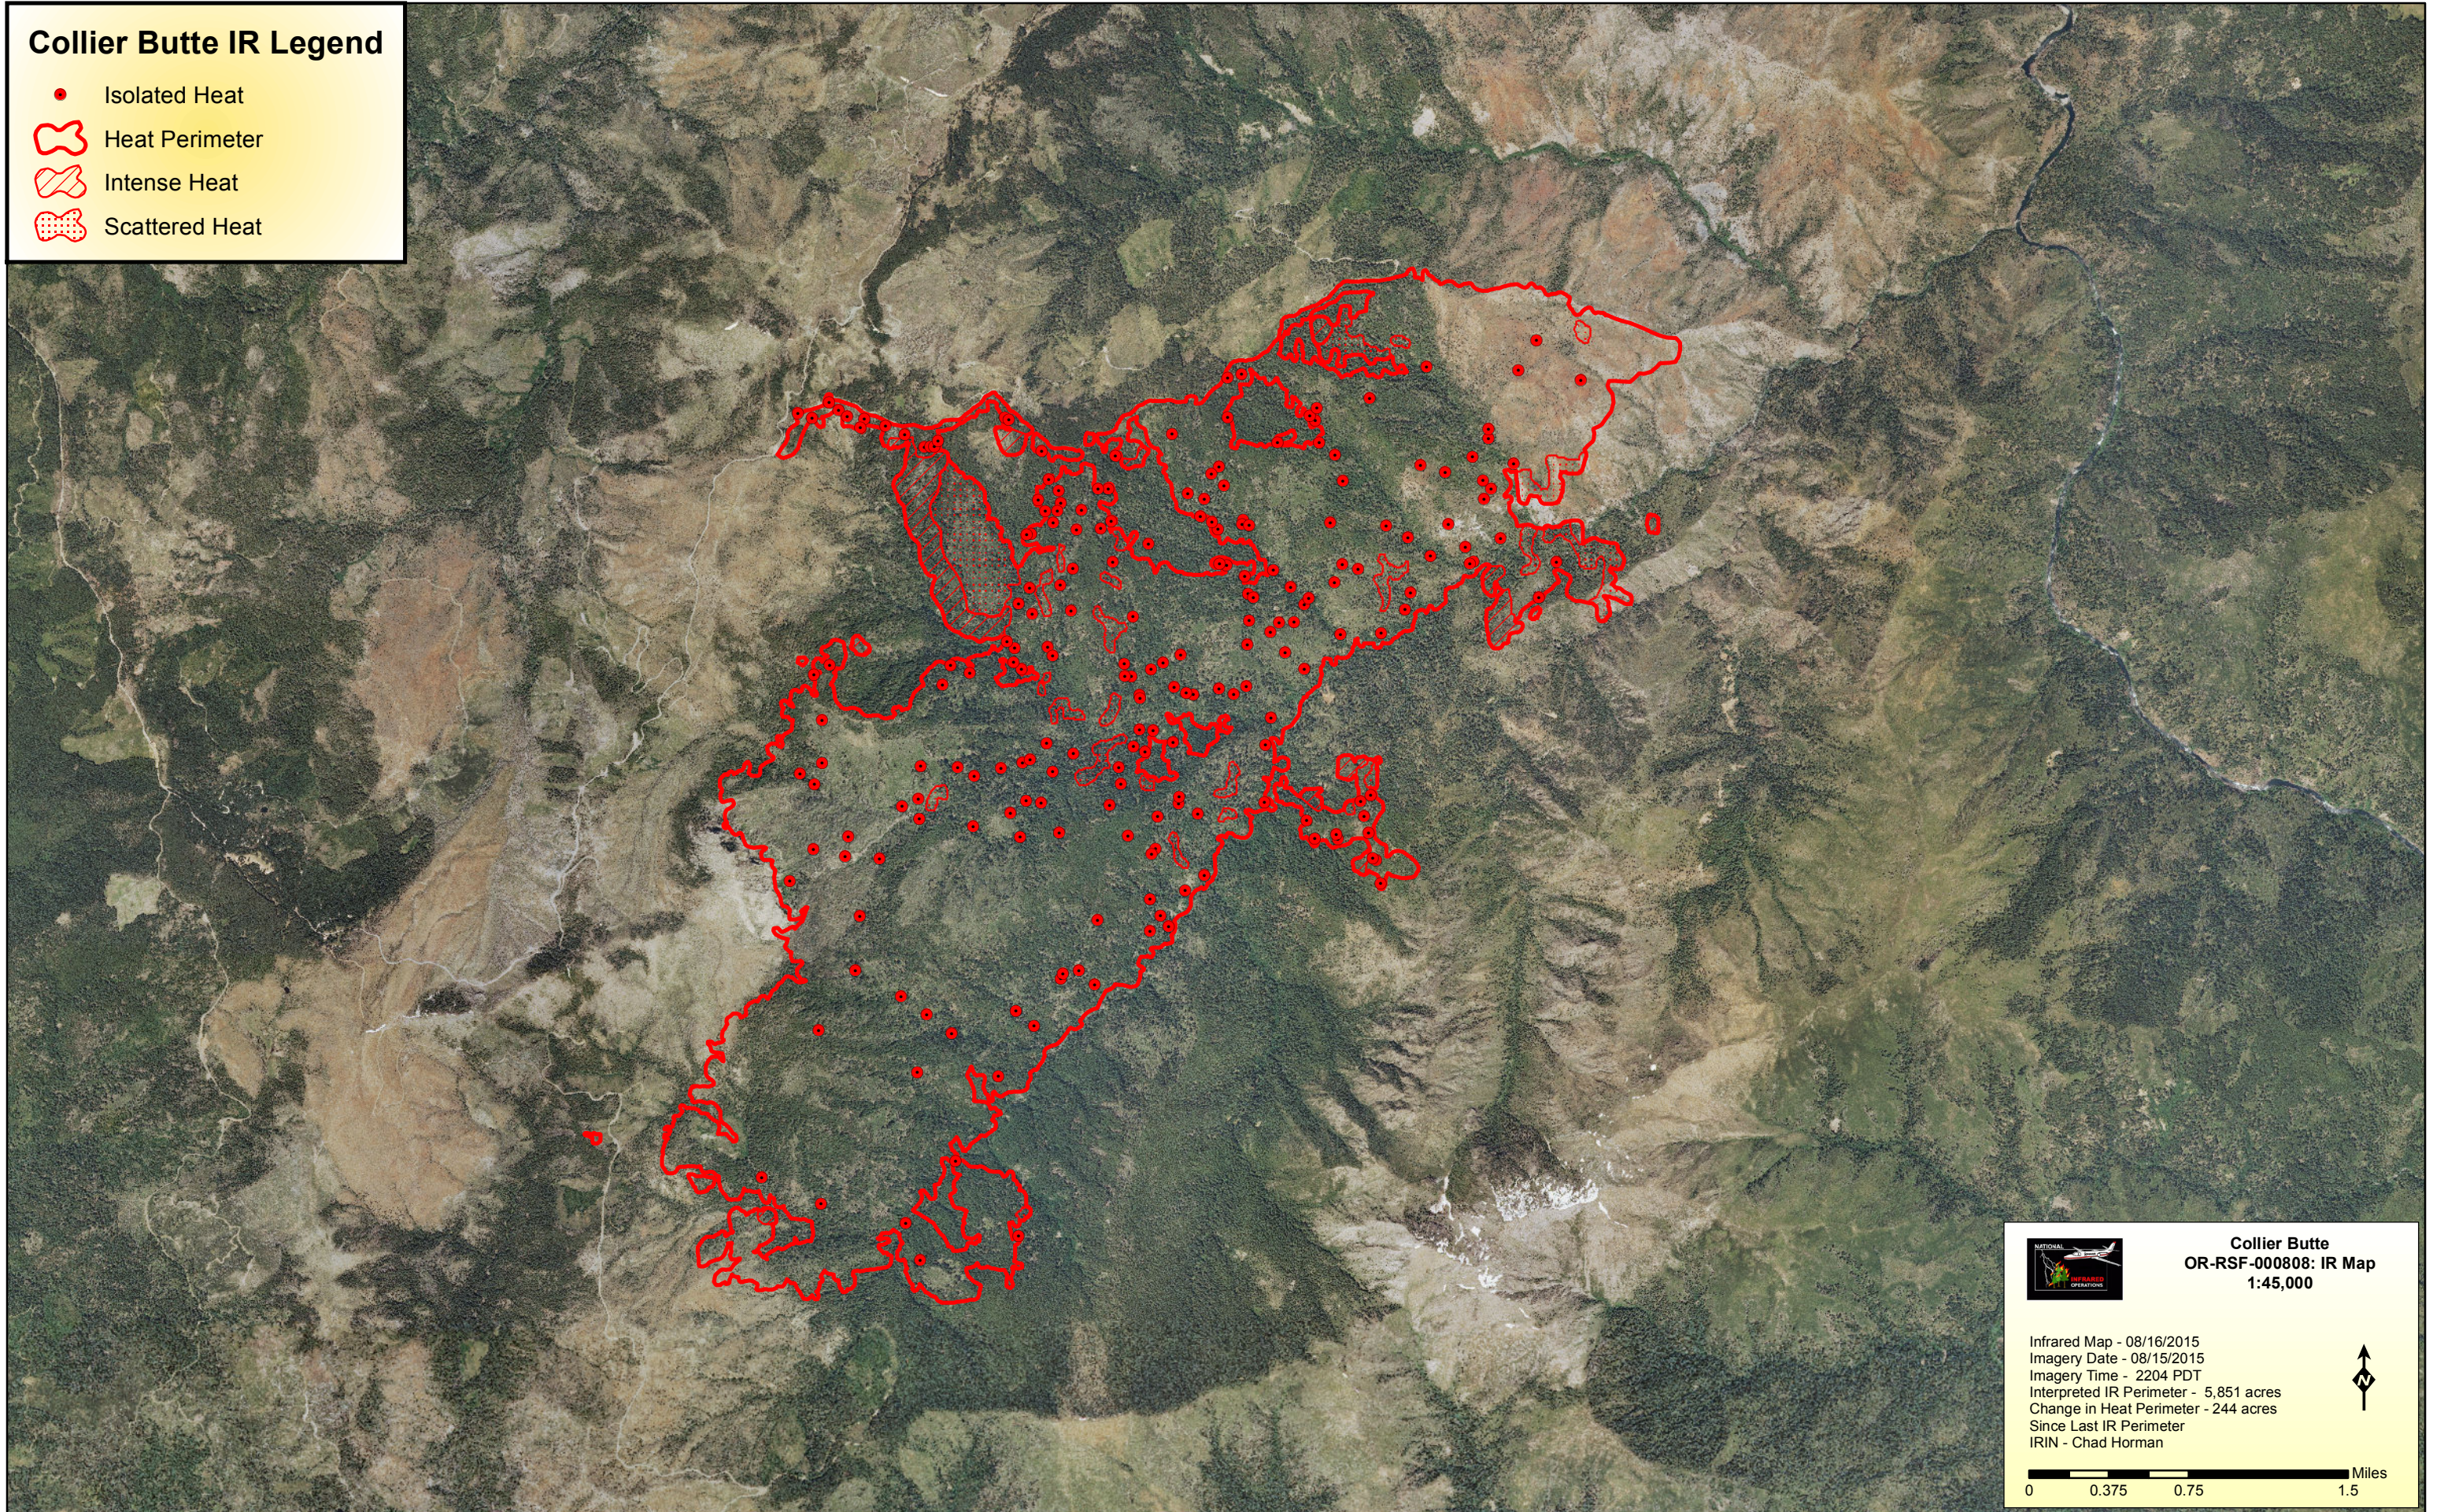

Collier Butte IR Legend

- Isolated Heat
- Heat Perimeter
- ▨ Intense Heat
- ▩ Scattered Heat

Collier Butte
OR-RSF-000808: IR Map
1:45,000

Infrared Map - 08/16/2015
Imagery Date - 08/15/2015
Imagery Time - 2204 PDT
Interpreted IR Perimeter - 5,851 acres
Change in Heat Perimeter - 244 acres
Since Last IR Perimeter
IRIN - Chad Horman