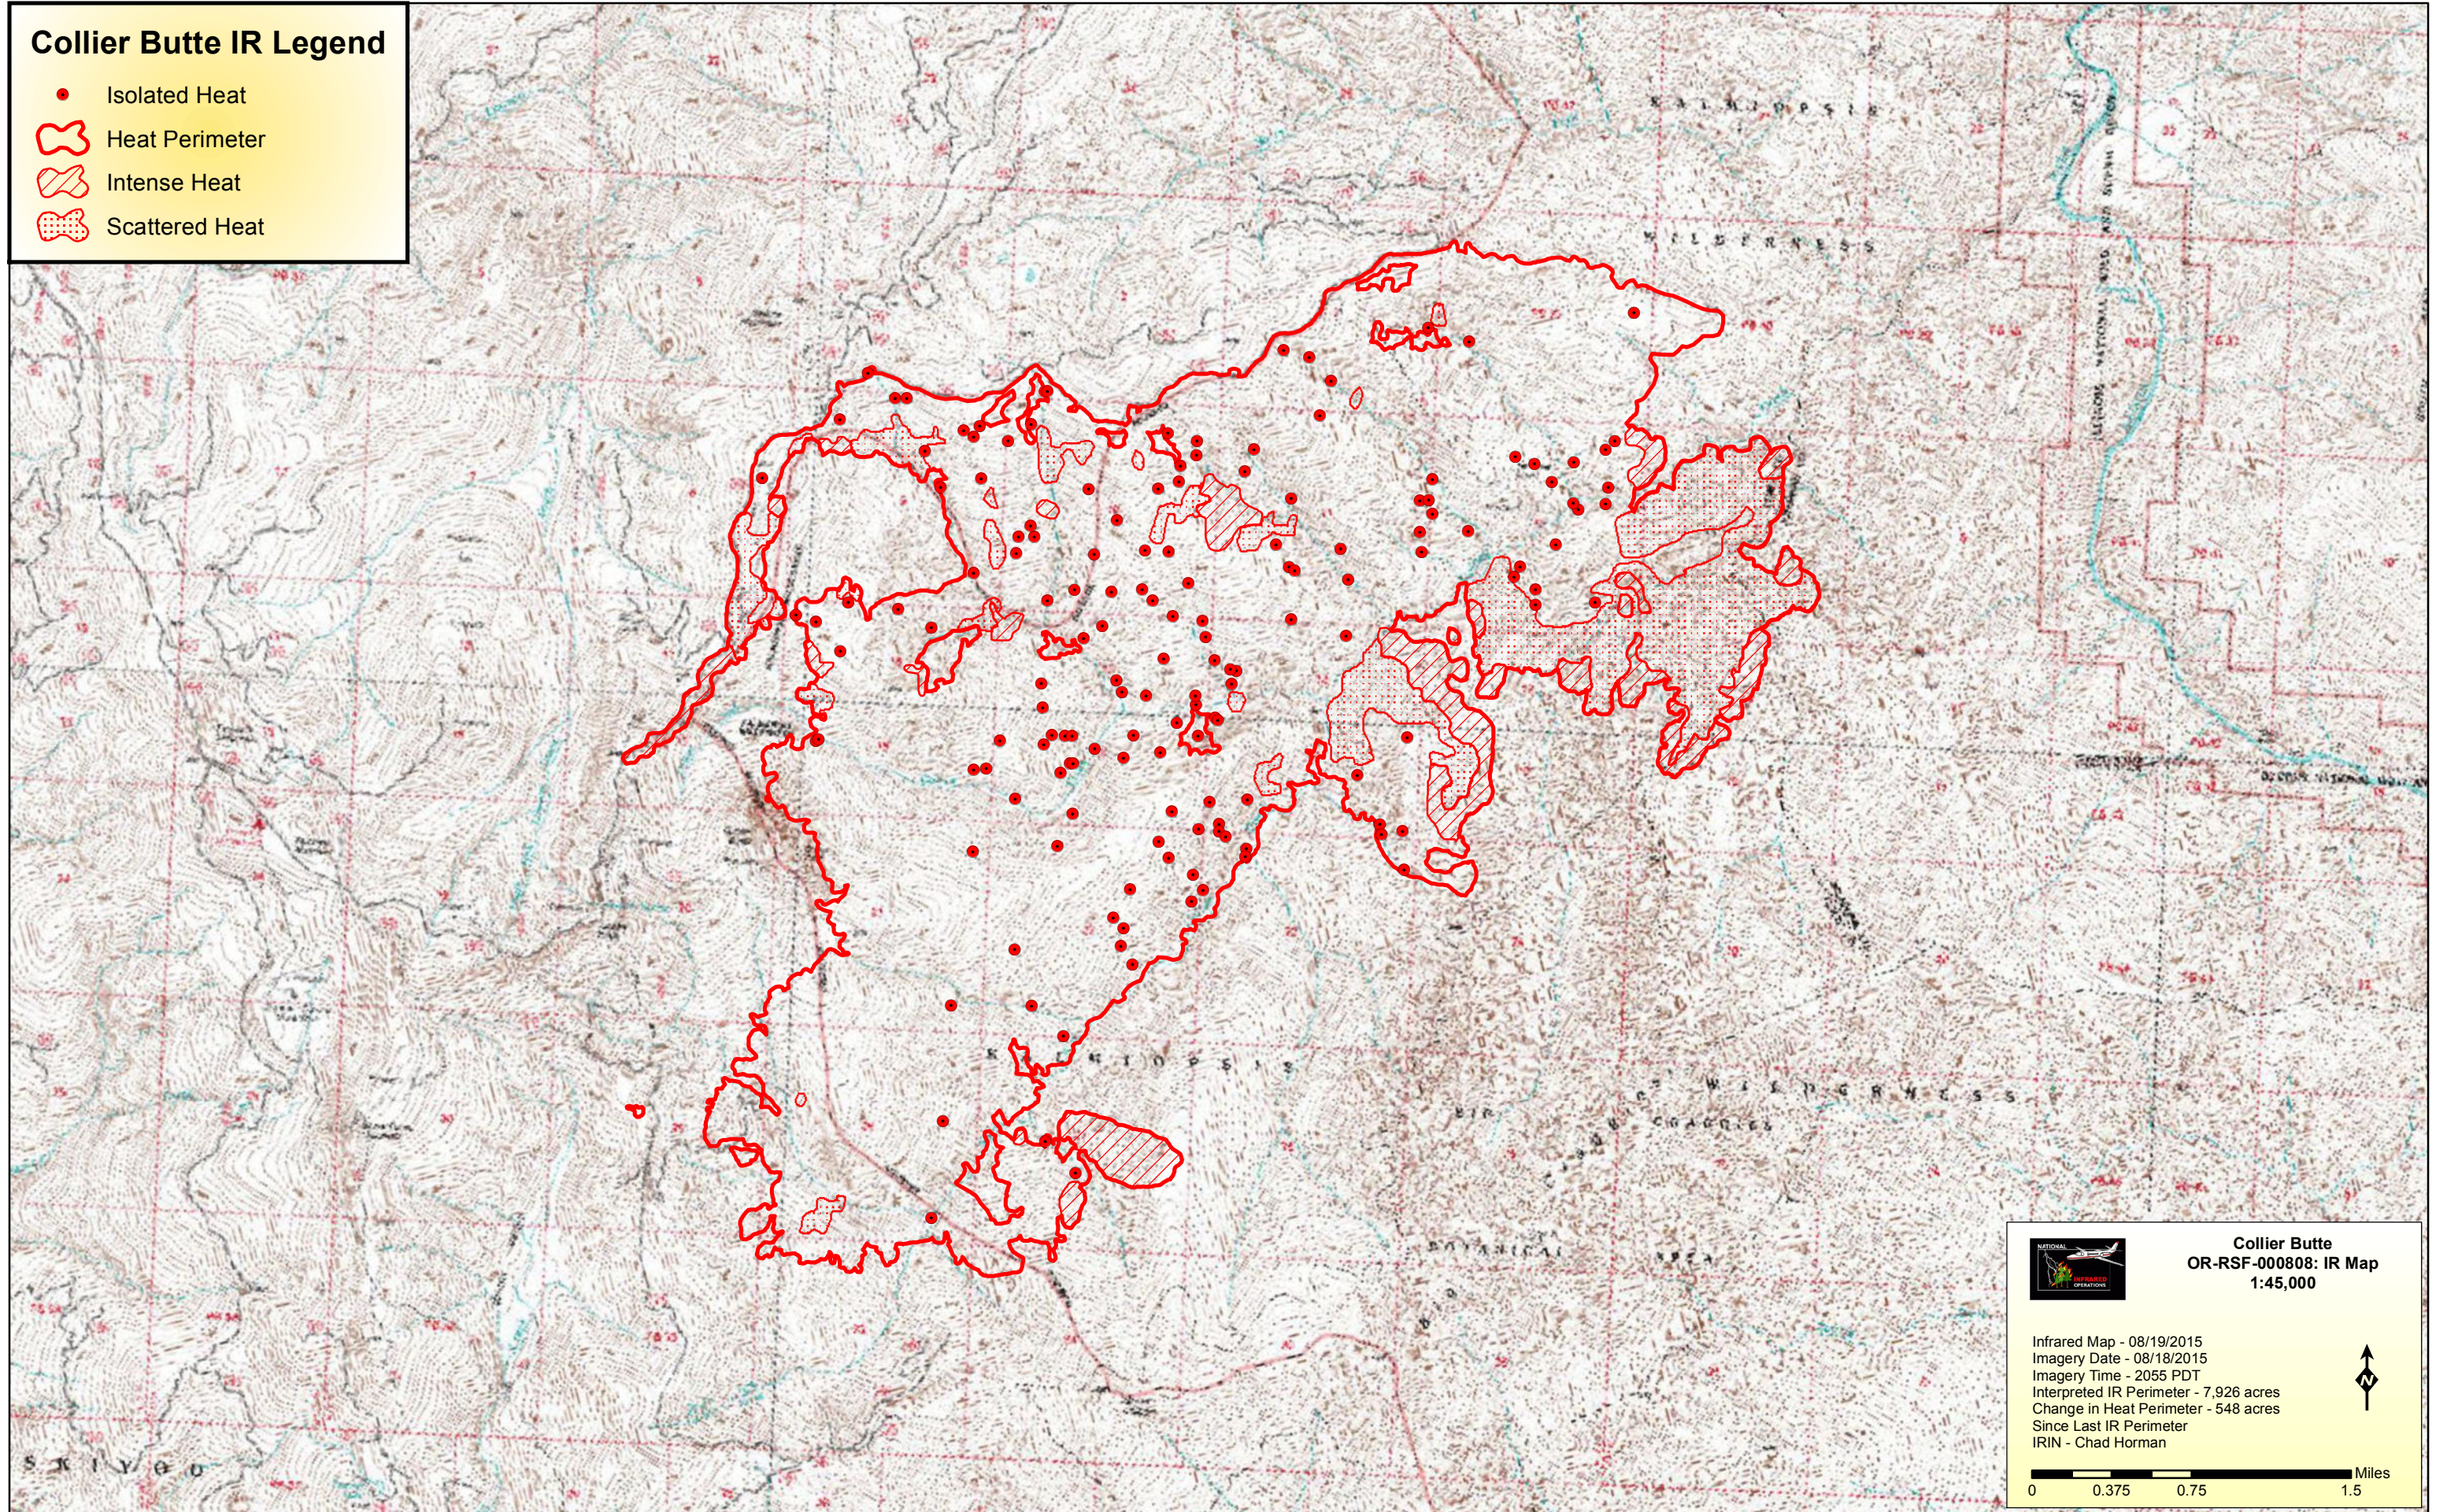

Collier Butte IR Legend

- Isolated Heat
- Heat Perimeter
- ▨ Intense Heat
- ▩ Scattered Heat

Collier Butte
OR-RSF-000808: IR Map
1:45,000

Infrared Map - 08/19/2015
Imagery Date - 08/18/2015
Imagery Time - 2055 PDT
Interpreted IR Perimeter - 7,926 acres
Change in Heat Perimeter - 548 acres
Since Last IR Perimeter
IRIN - Chad Horman