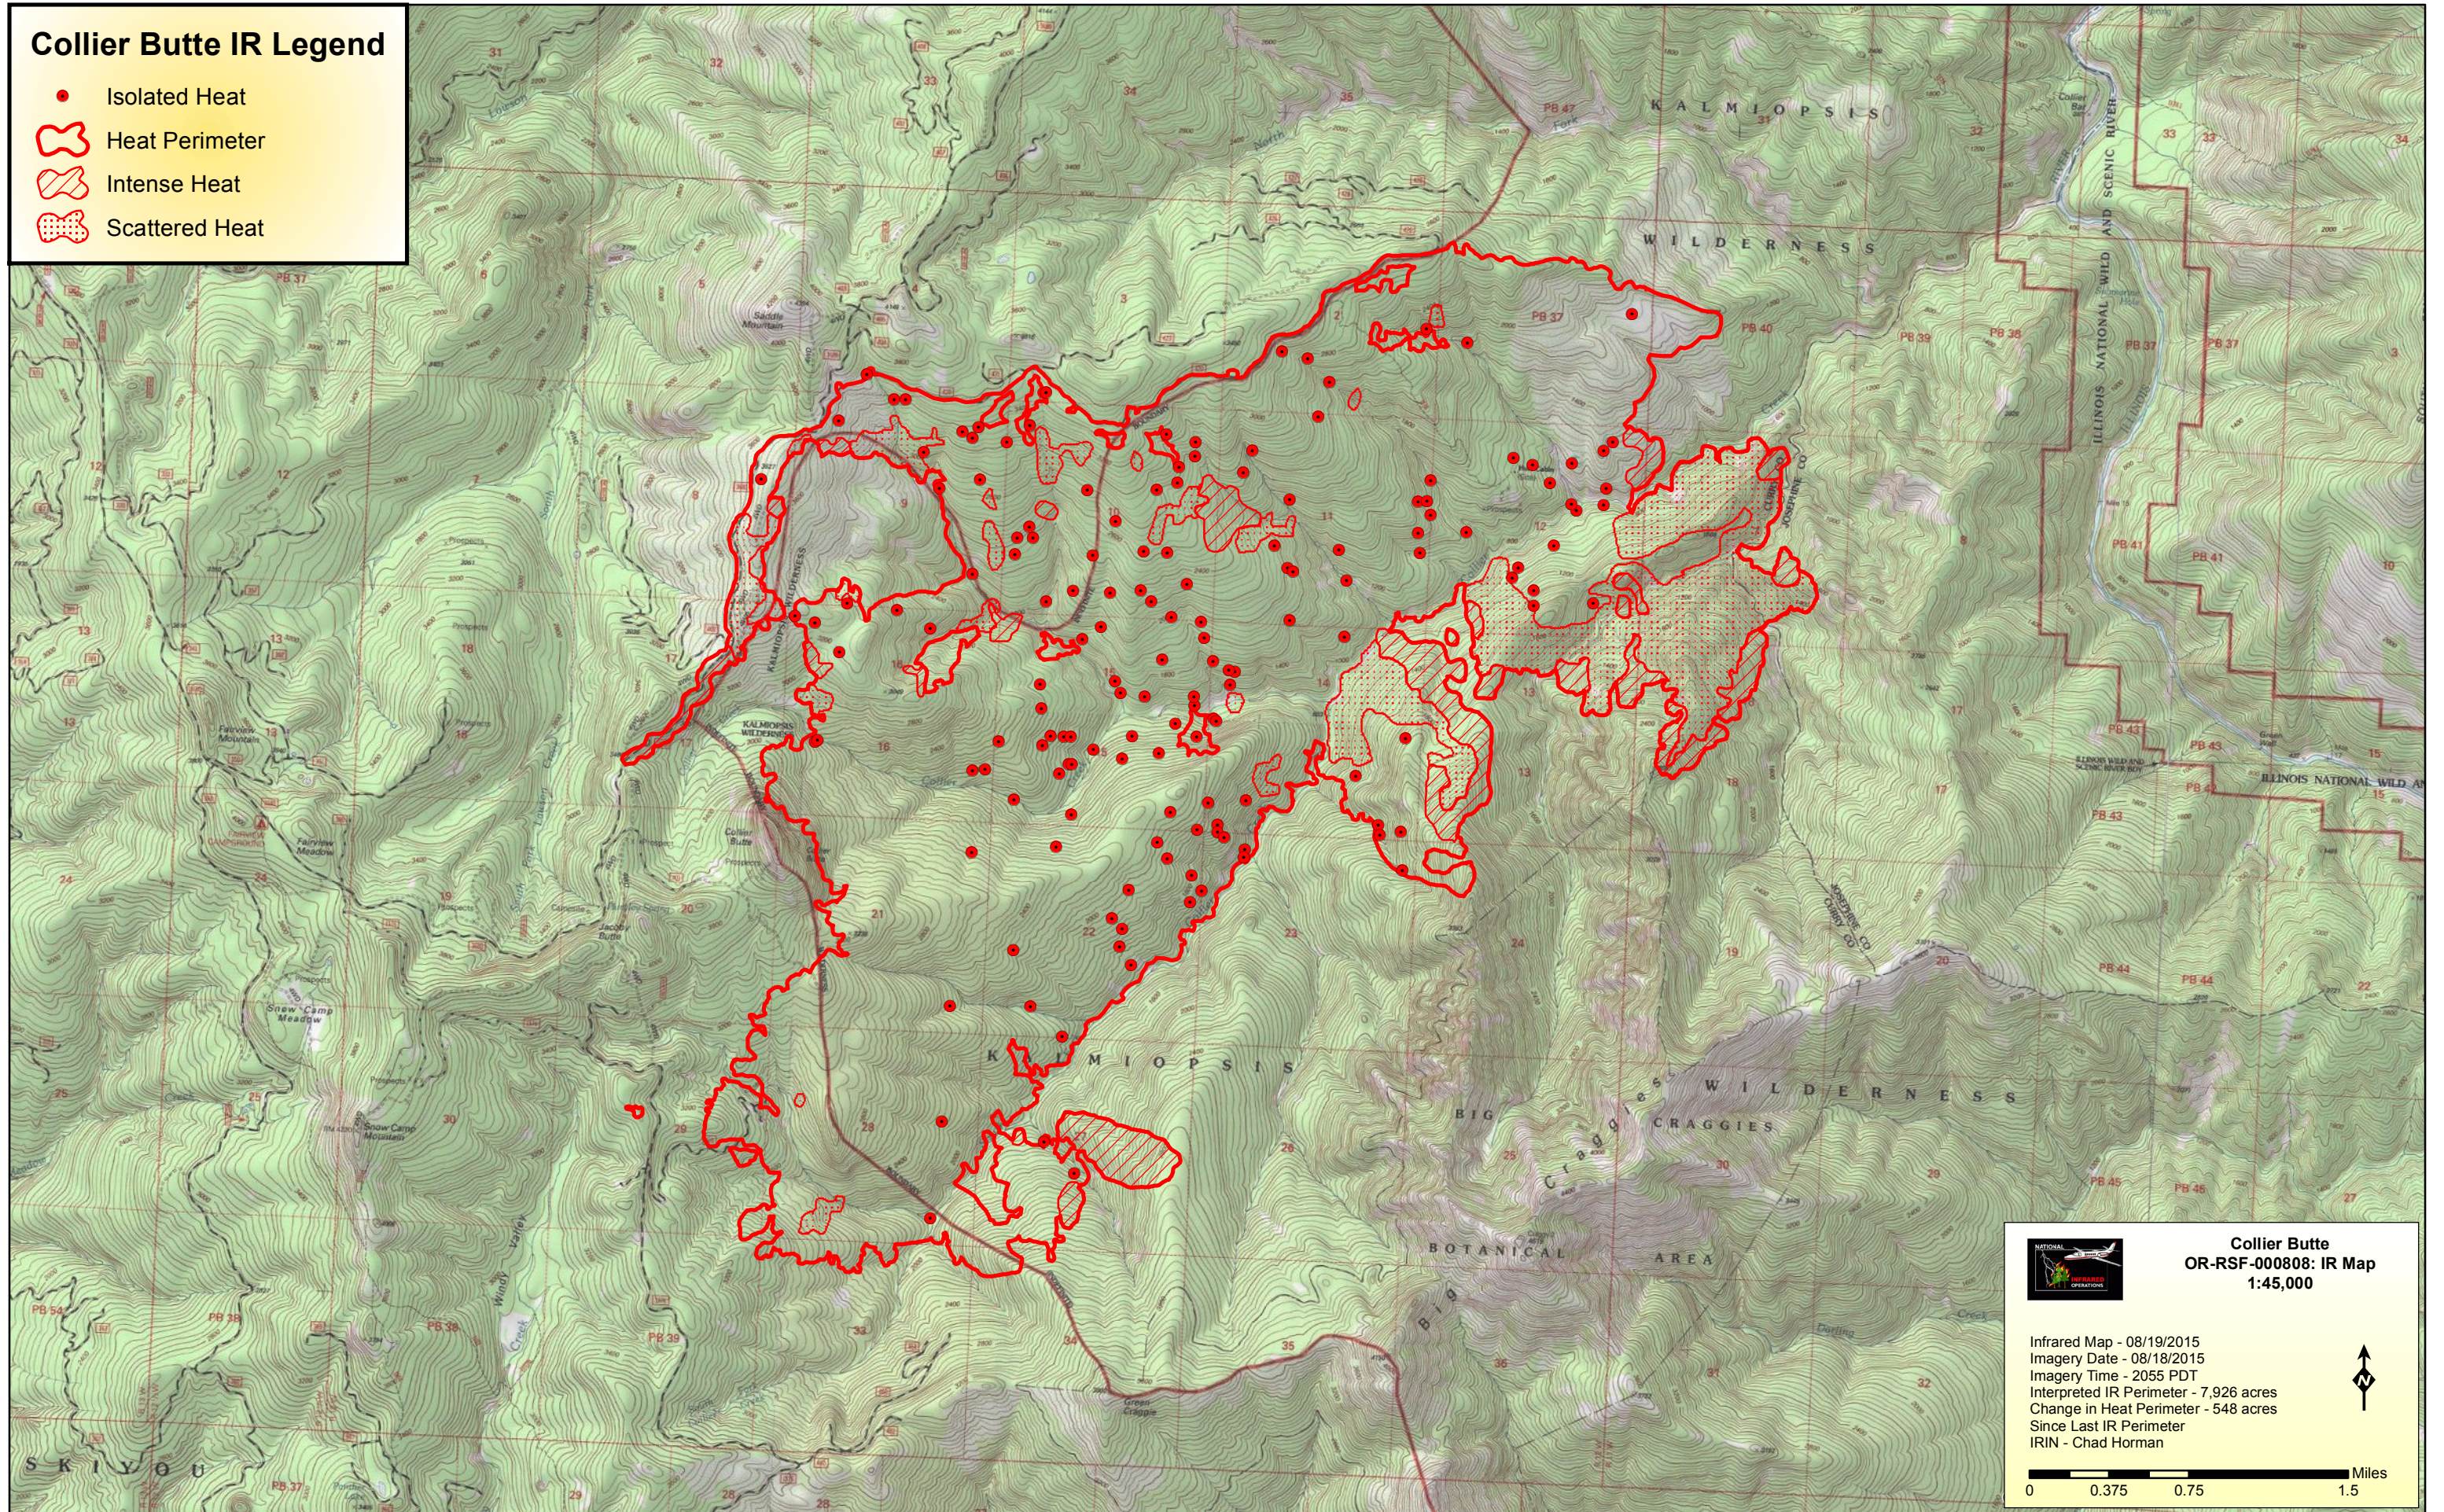

# Collier Butte IR Legend

- Isolated Heat
- ⬮ Heat Perimeter
- ▨ Intense Heat
- ▩ Scattered Heat

**Collier Butte**  
**OR-RSF-000808: IR Map**  
**1:45,000**

Infrared Map - 08/19/2015  
Imagery Date - 08/18/2015  
Imagery Time - 2055 PDT  
Interpreted IR Perimeter - 7,926 acres  
Change in Heat Perimeter - 548 acres  
Since Last IR Perimeter  
IRIN - Chad Horman