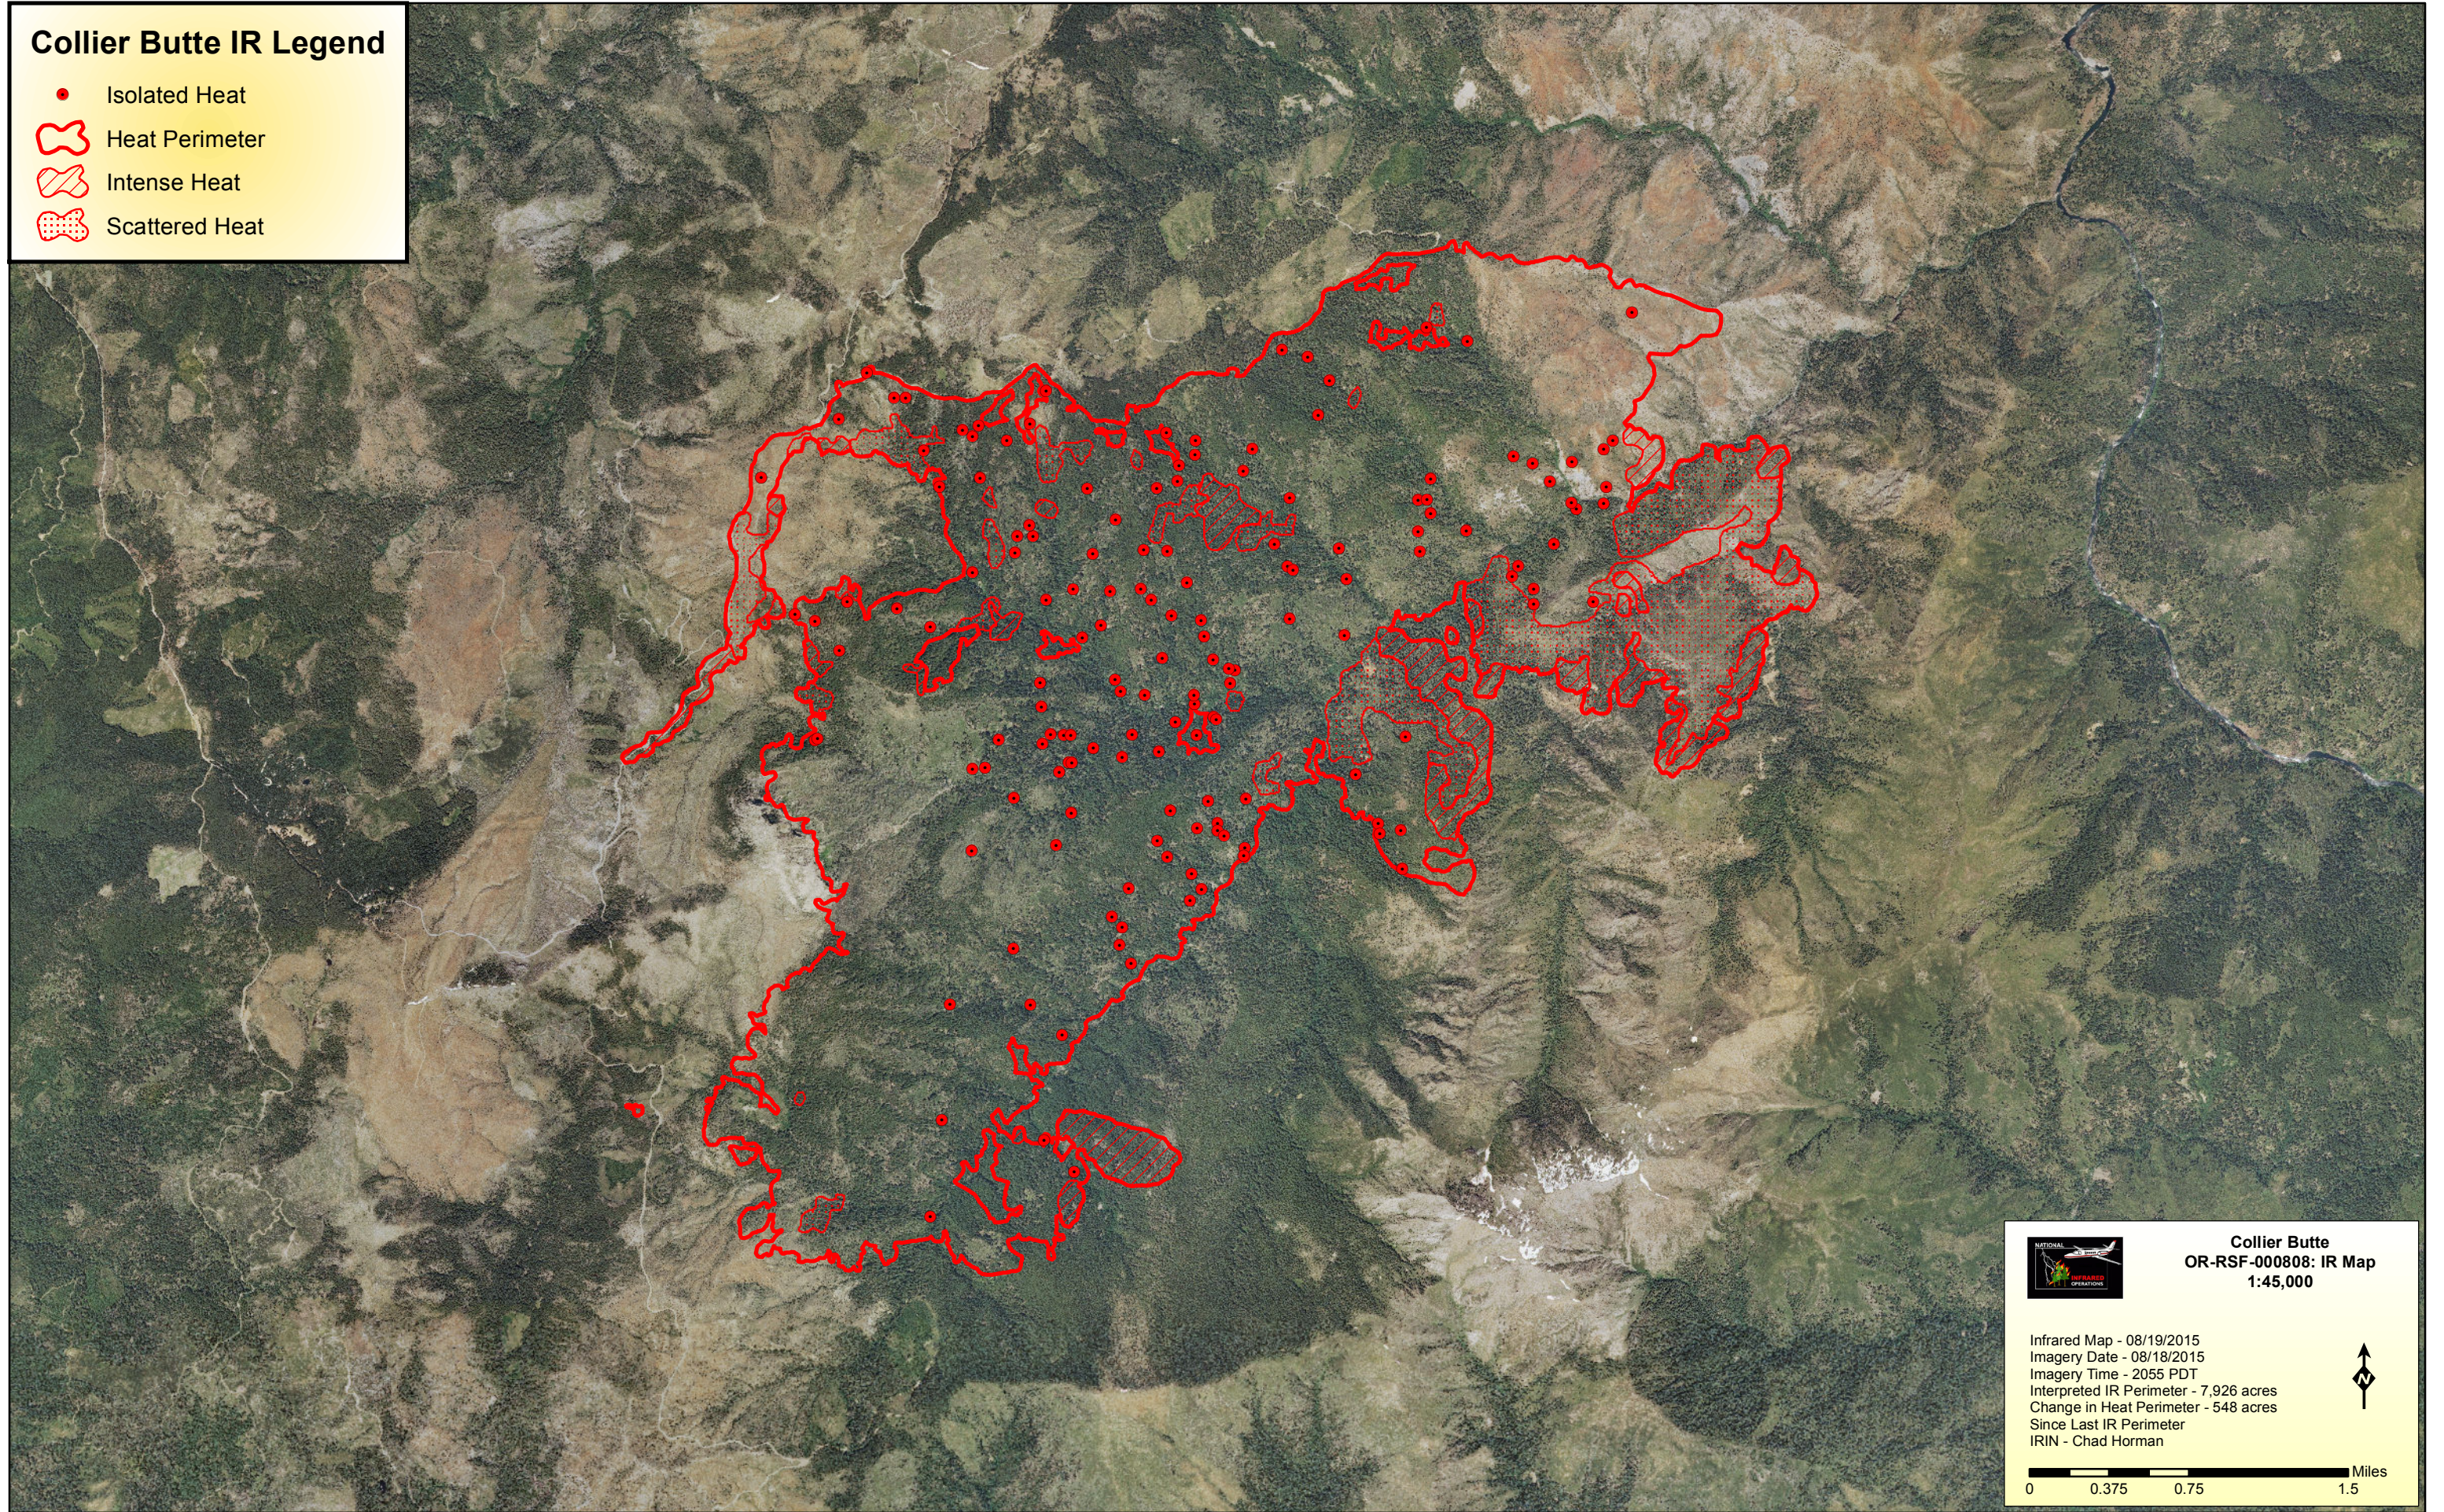

Collier Butte IR Legend

- Isolated Heat
- Heat Perimeter
- ▨ Intense Heat
- ▩ Scattered Heat

Collier Butte
OR-RSF-000808: IR Map
1:45,000

Infrared Map - 08/19/2015
Imagery Date - 08/18/2015
Imagery Time - 2055 PDT
Interpreted IR Perimeter - 7,926 acres
Change in Heat Perimeter - 548 acres
Since Last IR Perimeter
IRIN - Chad Horman