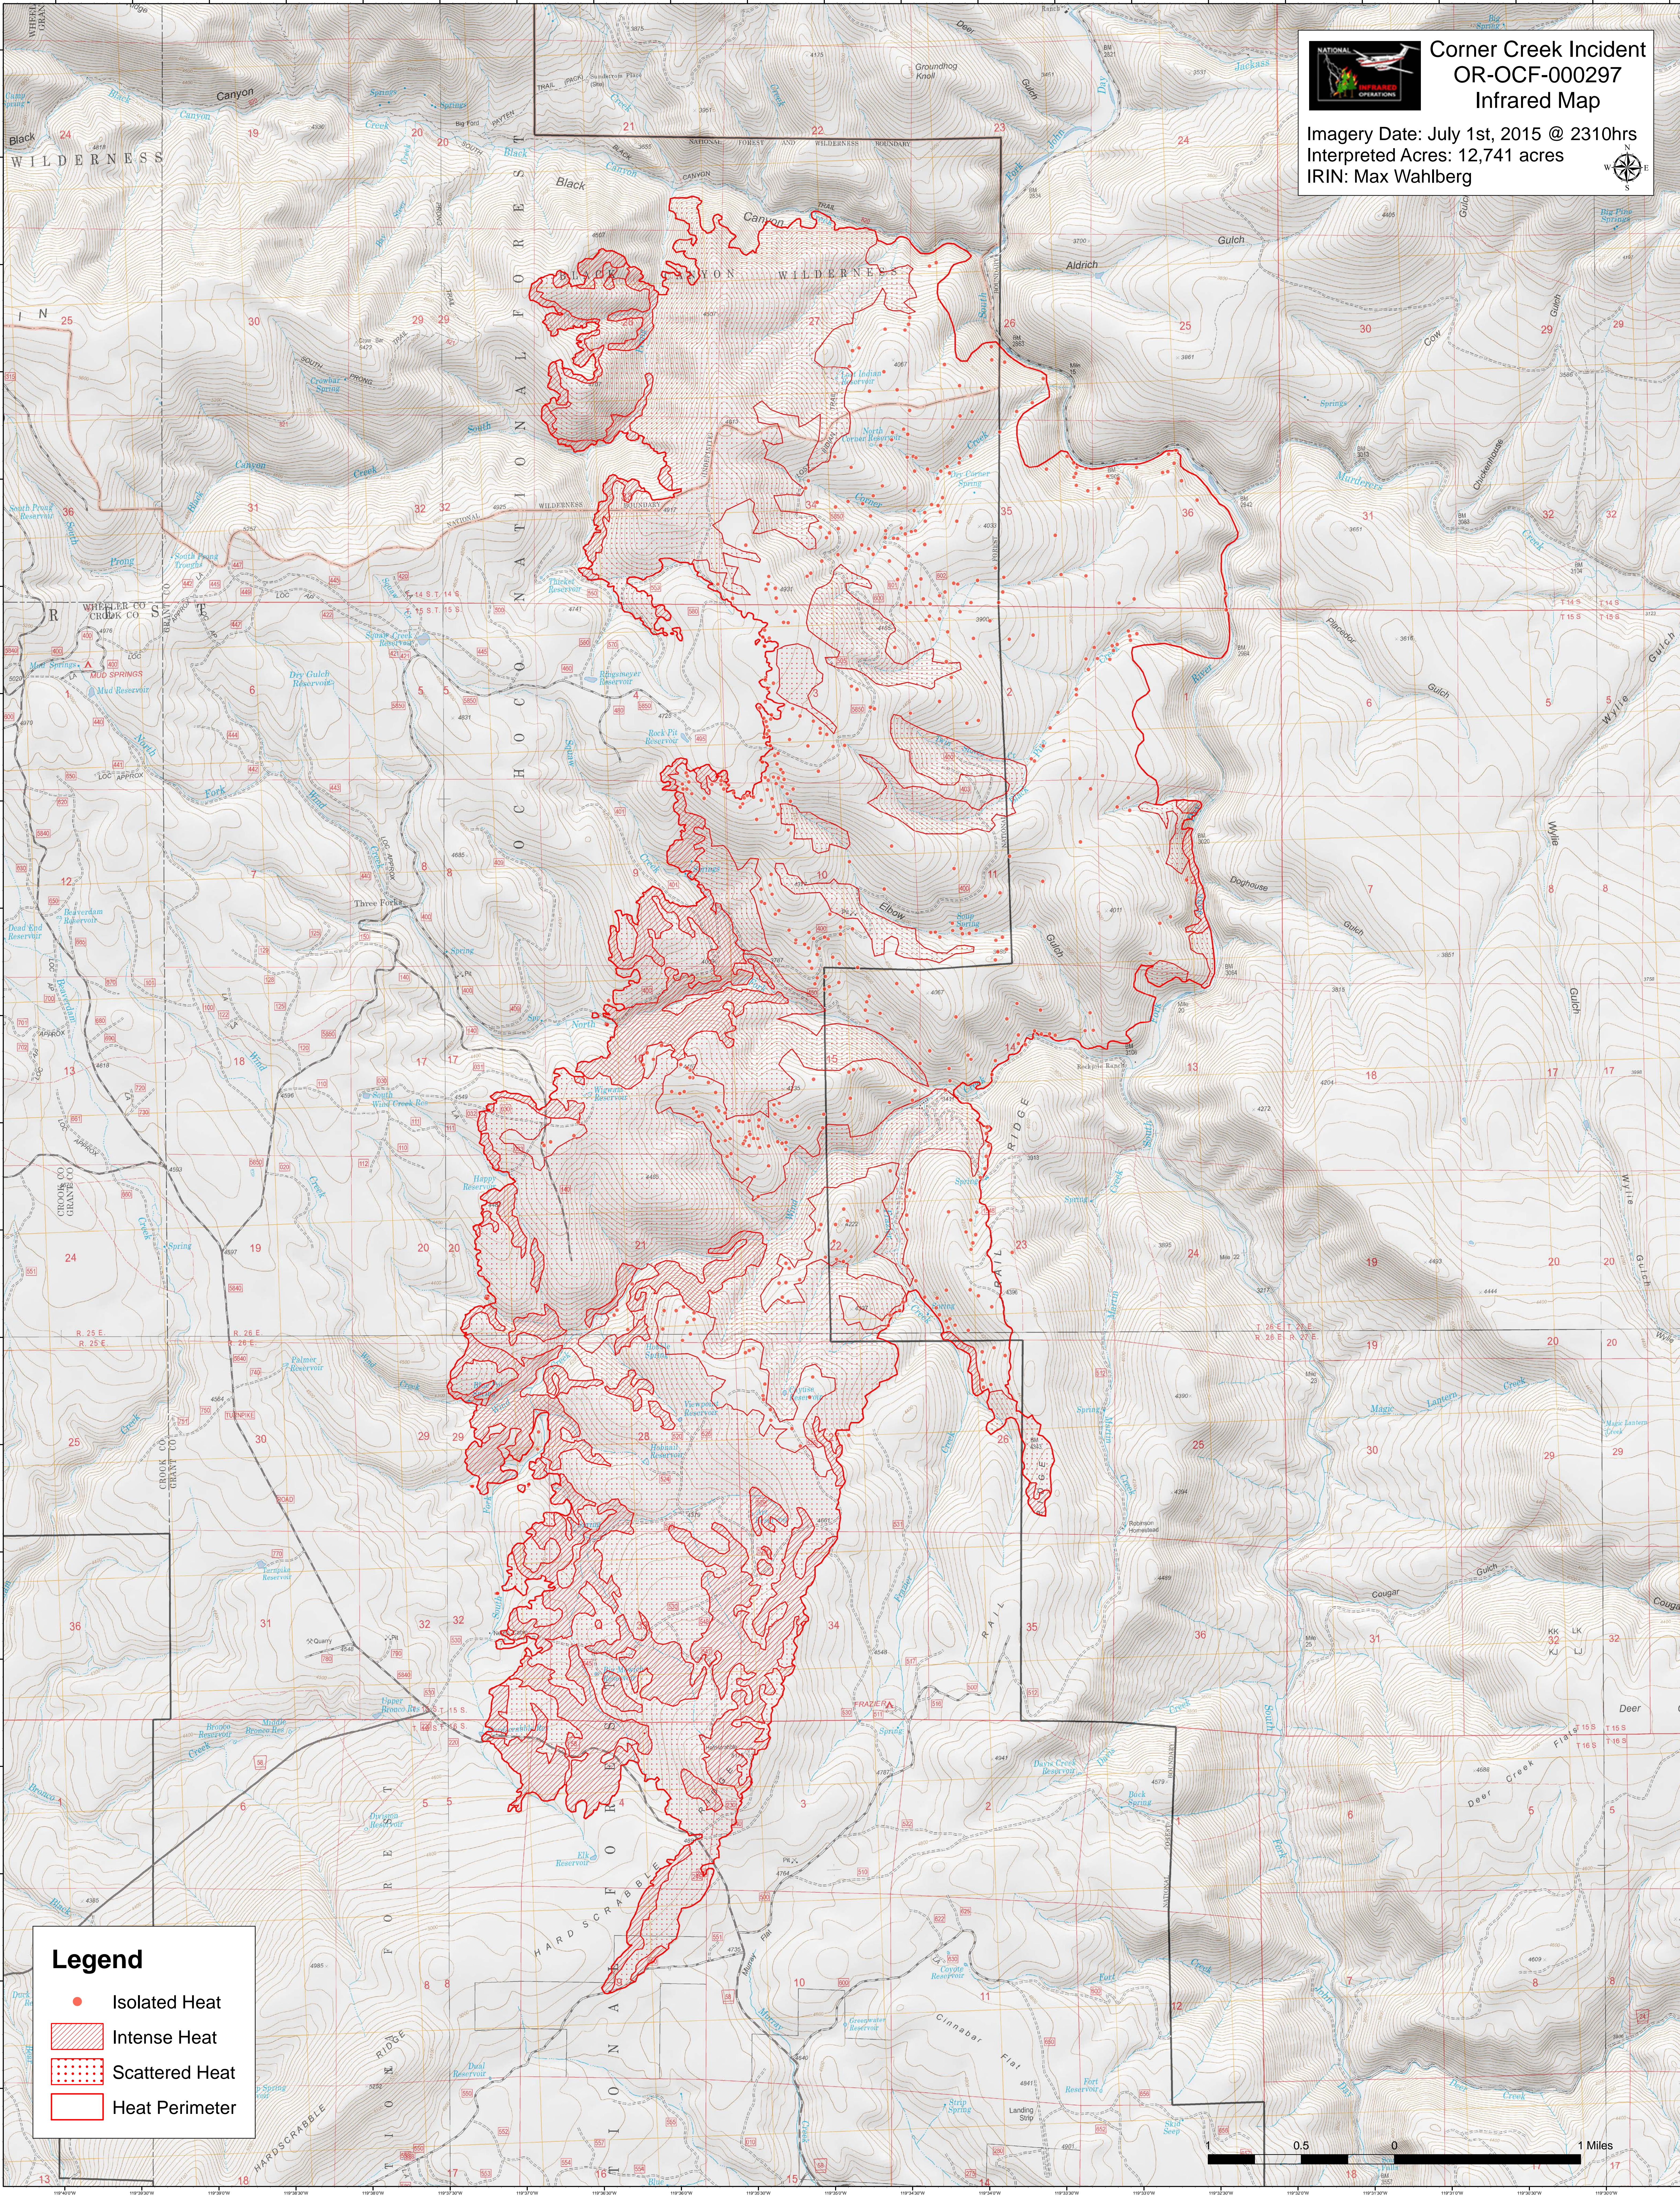

Corner Creek Incident OR-OCF-000297 Infrared Map

Imagery Date: July 1st, 2015 @ 2310hrs
Interpreted Acres: 12,741 acres
IRIN: Max Wahlberg

Legend

- Isolated Heat
- ▨ Intense Heat
- ▤ Scattered Heat
- ▭ Heat Perimeter