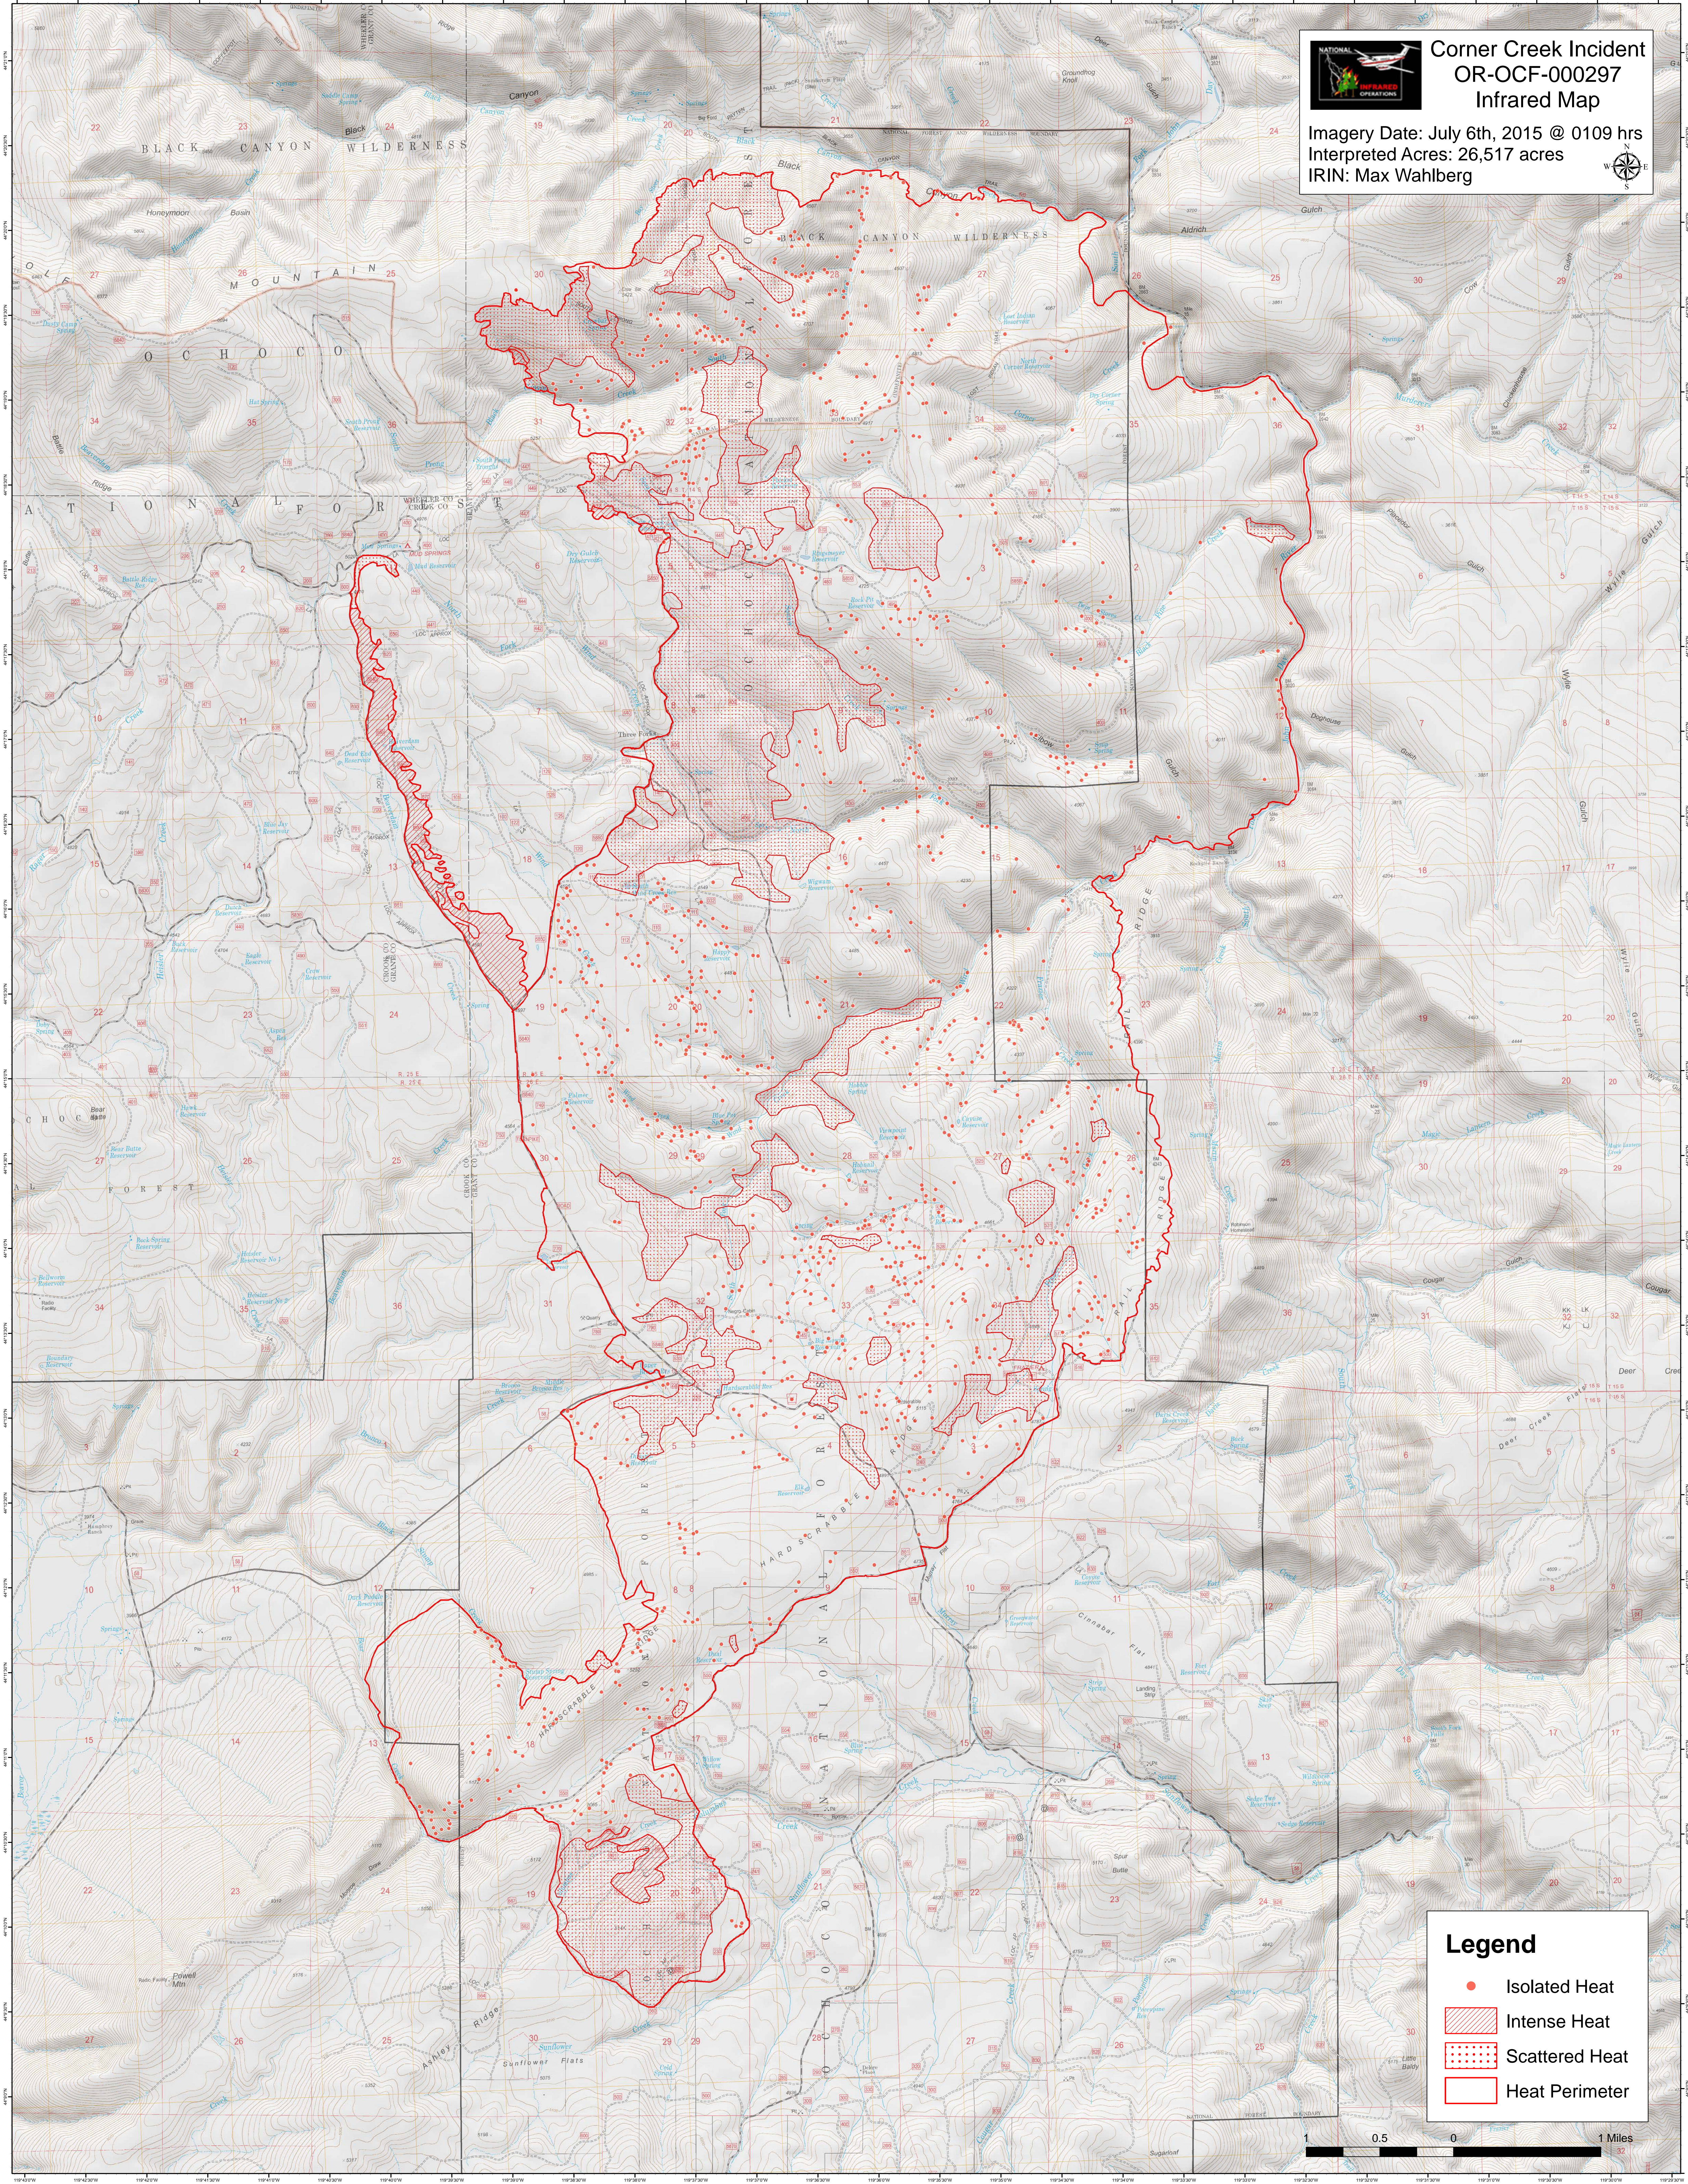

Corner Creek Incident OR-OCF-00297 Infrared Map

Imagery Date: July 6th, 2015 @ 0109 hrs
Interpreted Acres: 26,517 acres
IRIN: Max Wahlberg

Legend

- Isolated Heat
- ▨ Intense Heat
- ▤ Scattered Heat
- ▭ Heat Perimeter