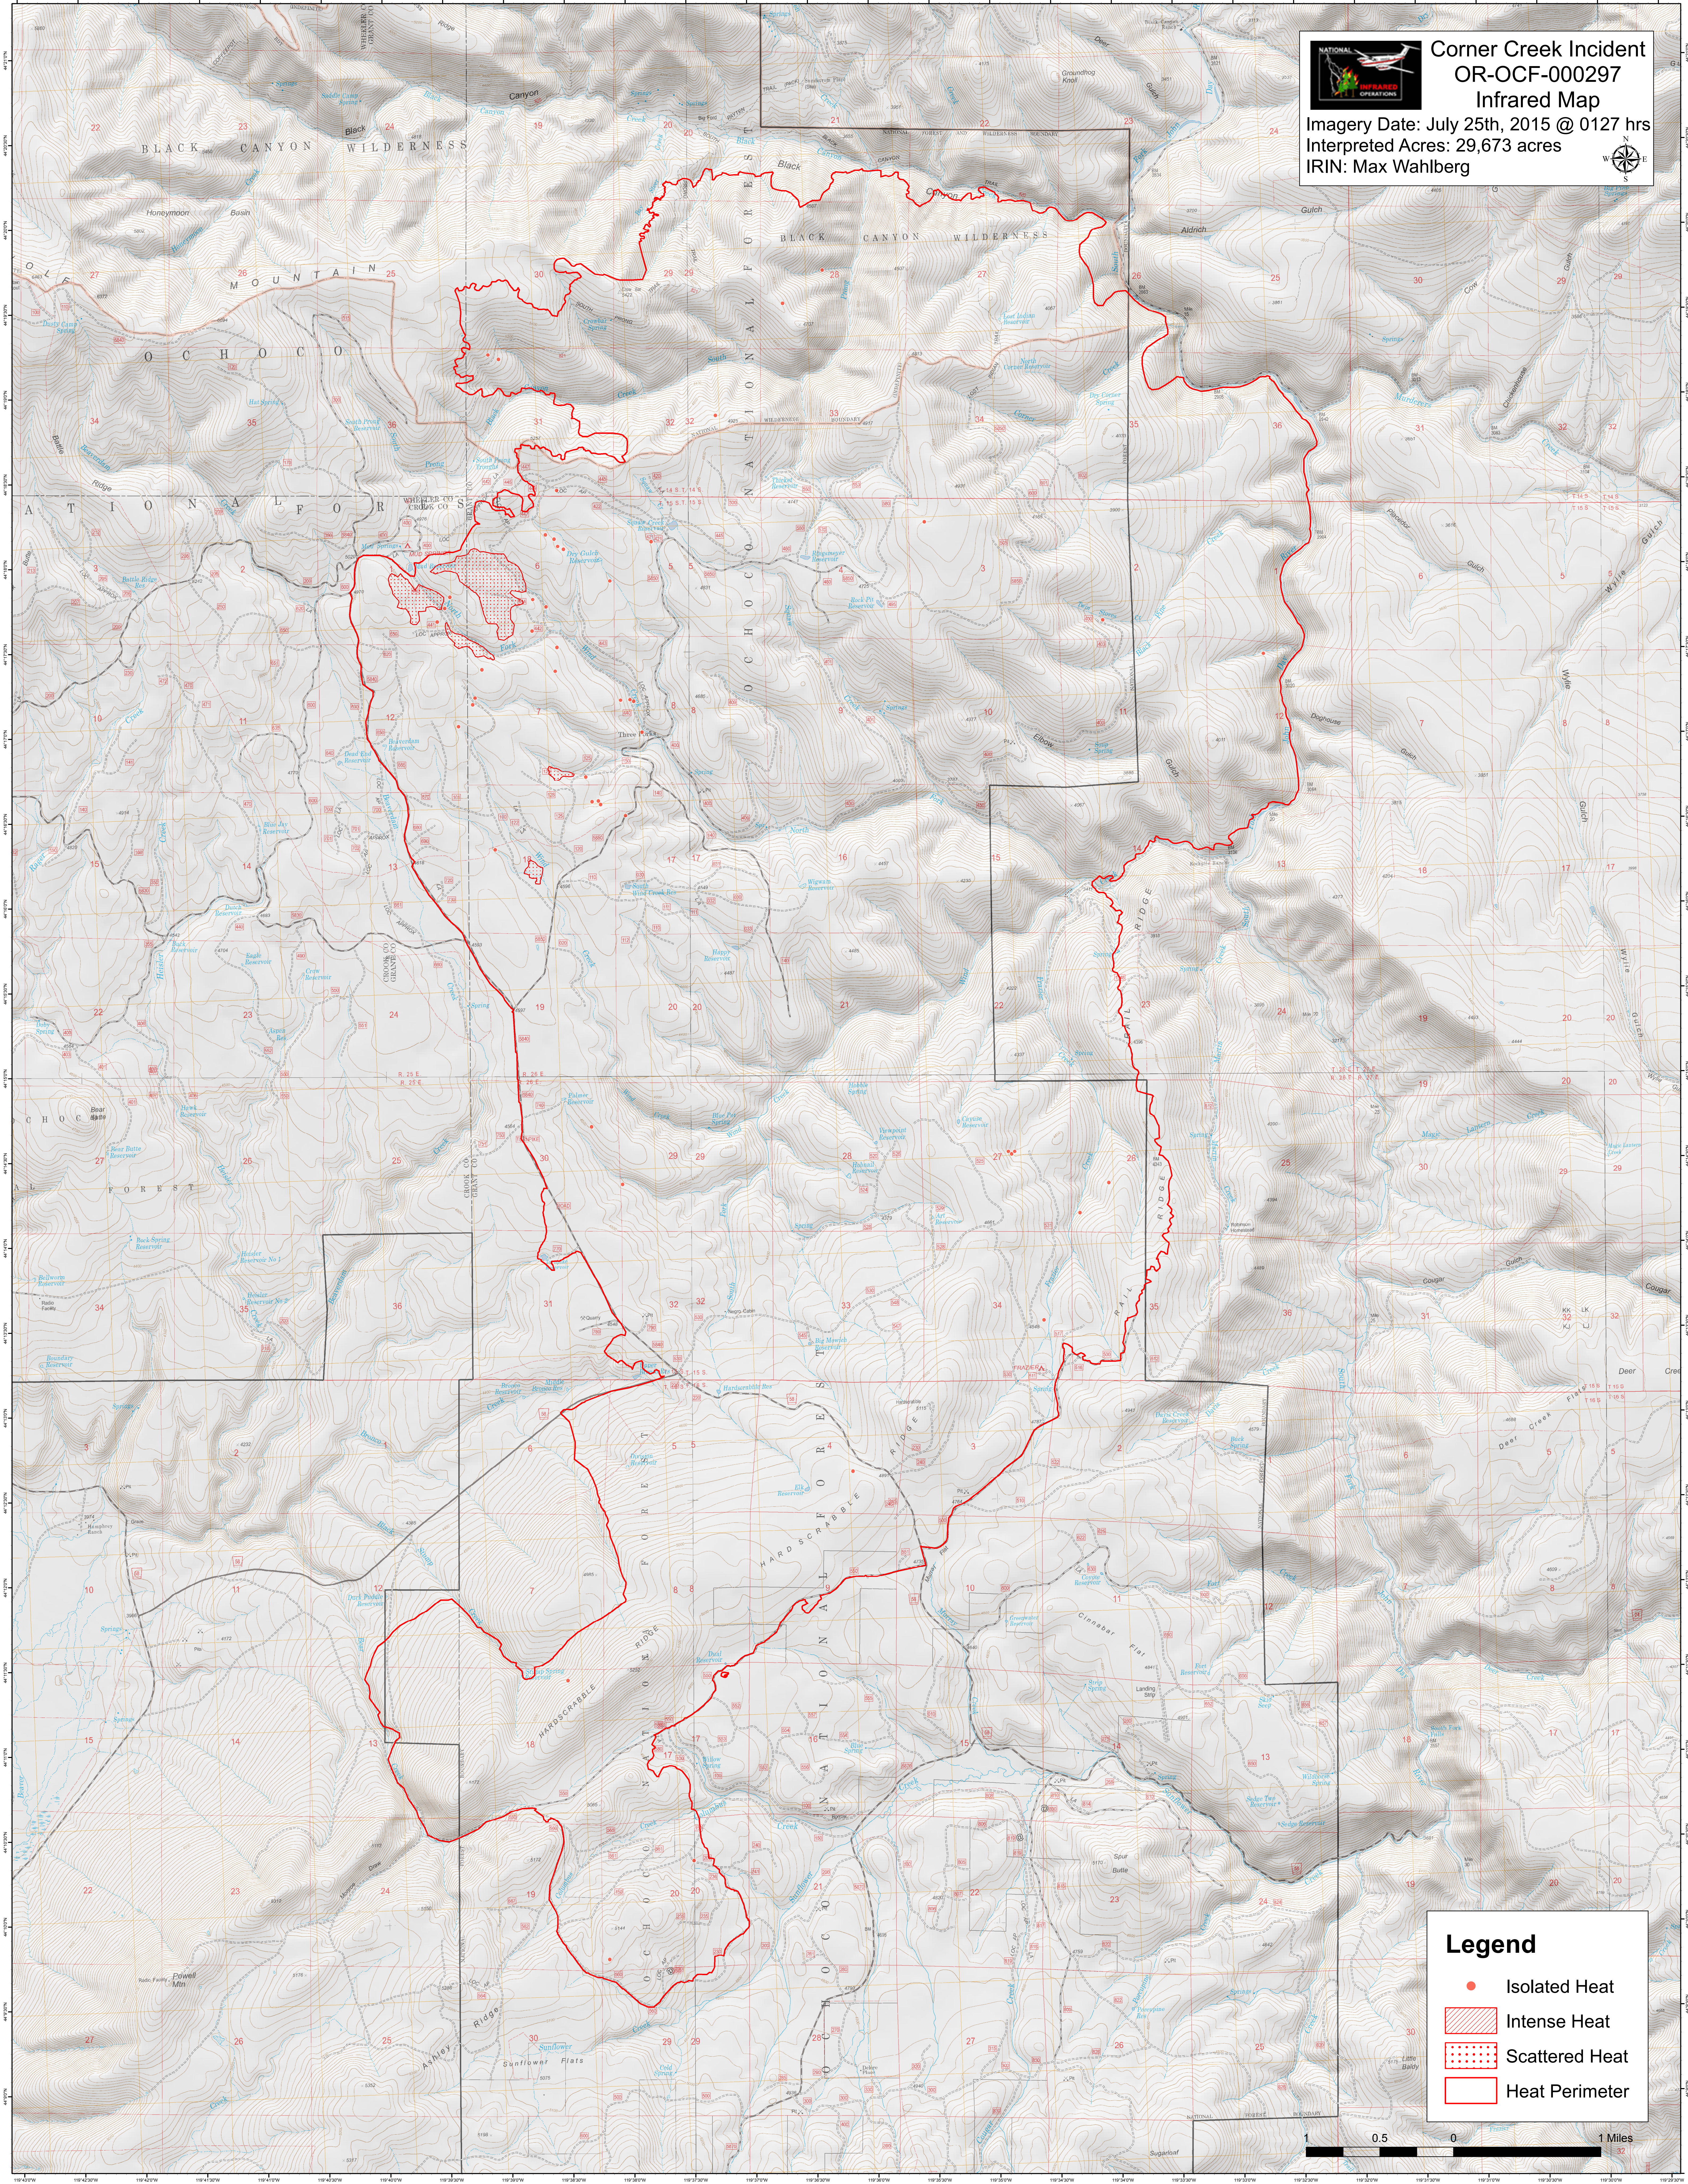

# Corner Creek Incident OR-OCF-00297

## Infrared Map

Imagery Date: July 25th, 2015 @ 0127 hrs

Interpreted Acres: 29,673 acres

IRIN: Max Wahlberg

**Legend**

- Isolated Heat
- Intense Heat
- Scattered Heat
- Heat Perimeter