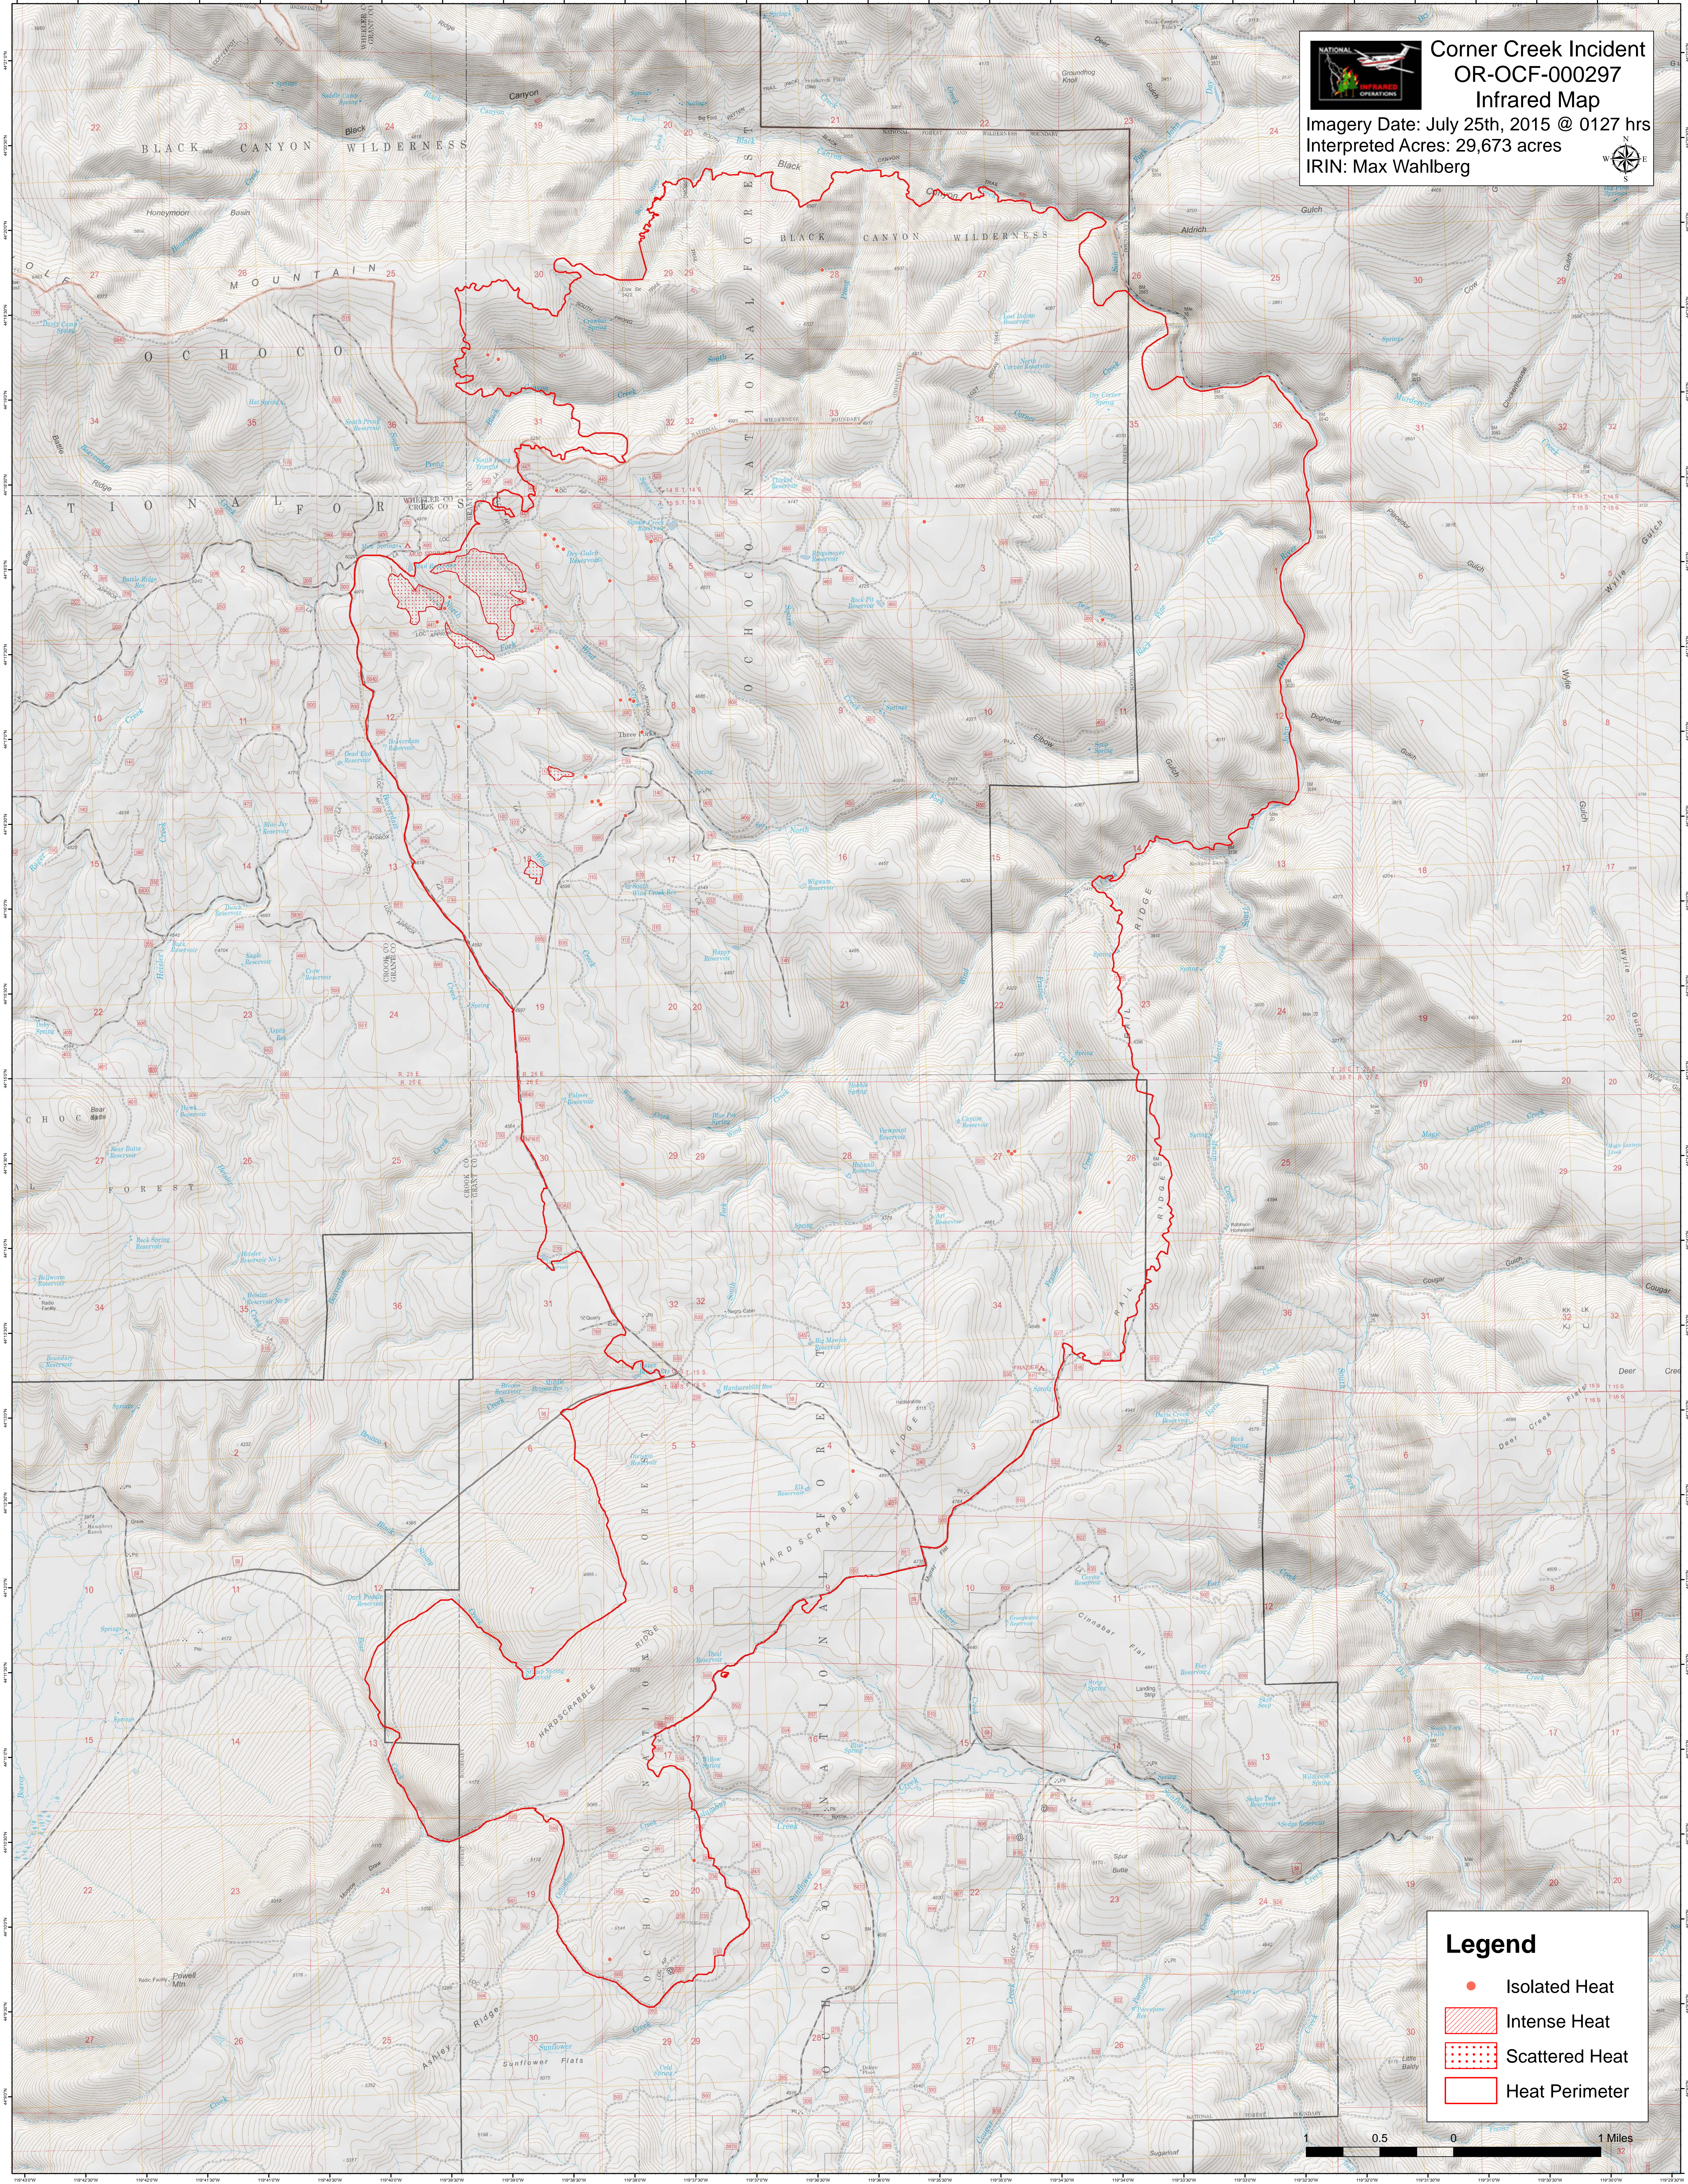

Corner Creek Incident OR-OCF-000297

Infrared Map

Imagery Date: July 25th, 2015 @ 0127 hrs

Interpreted Acres: 29,673 acres

IRIN: Max Wahlberg

Legend

- Isolated Heat
- Intense Heat
- Scattered Heat
- Heat Perimeter