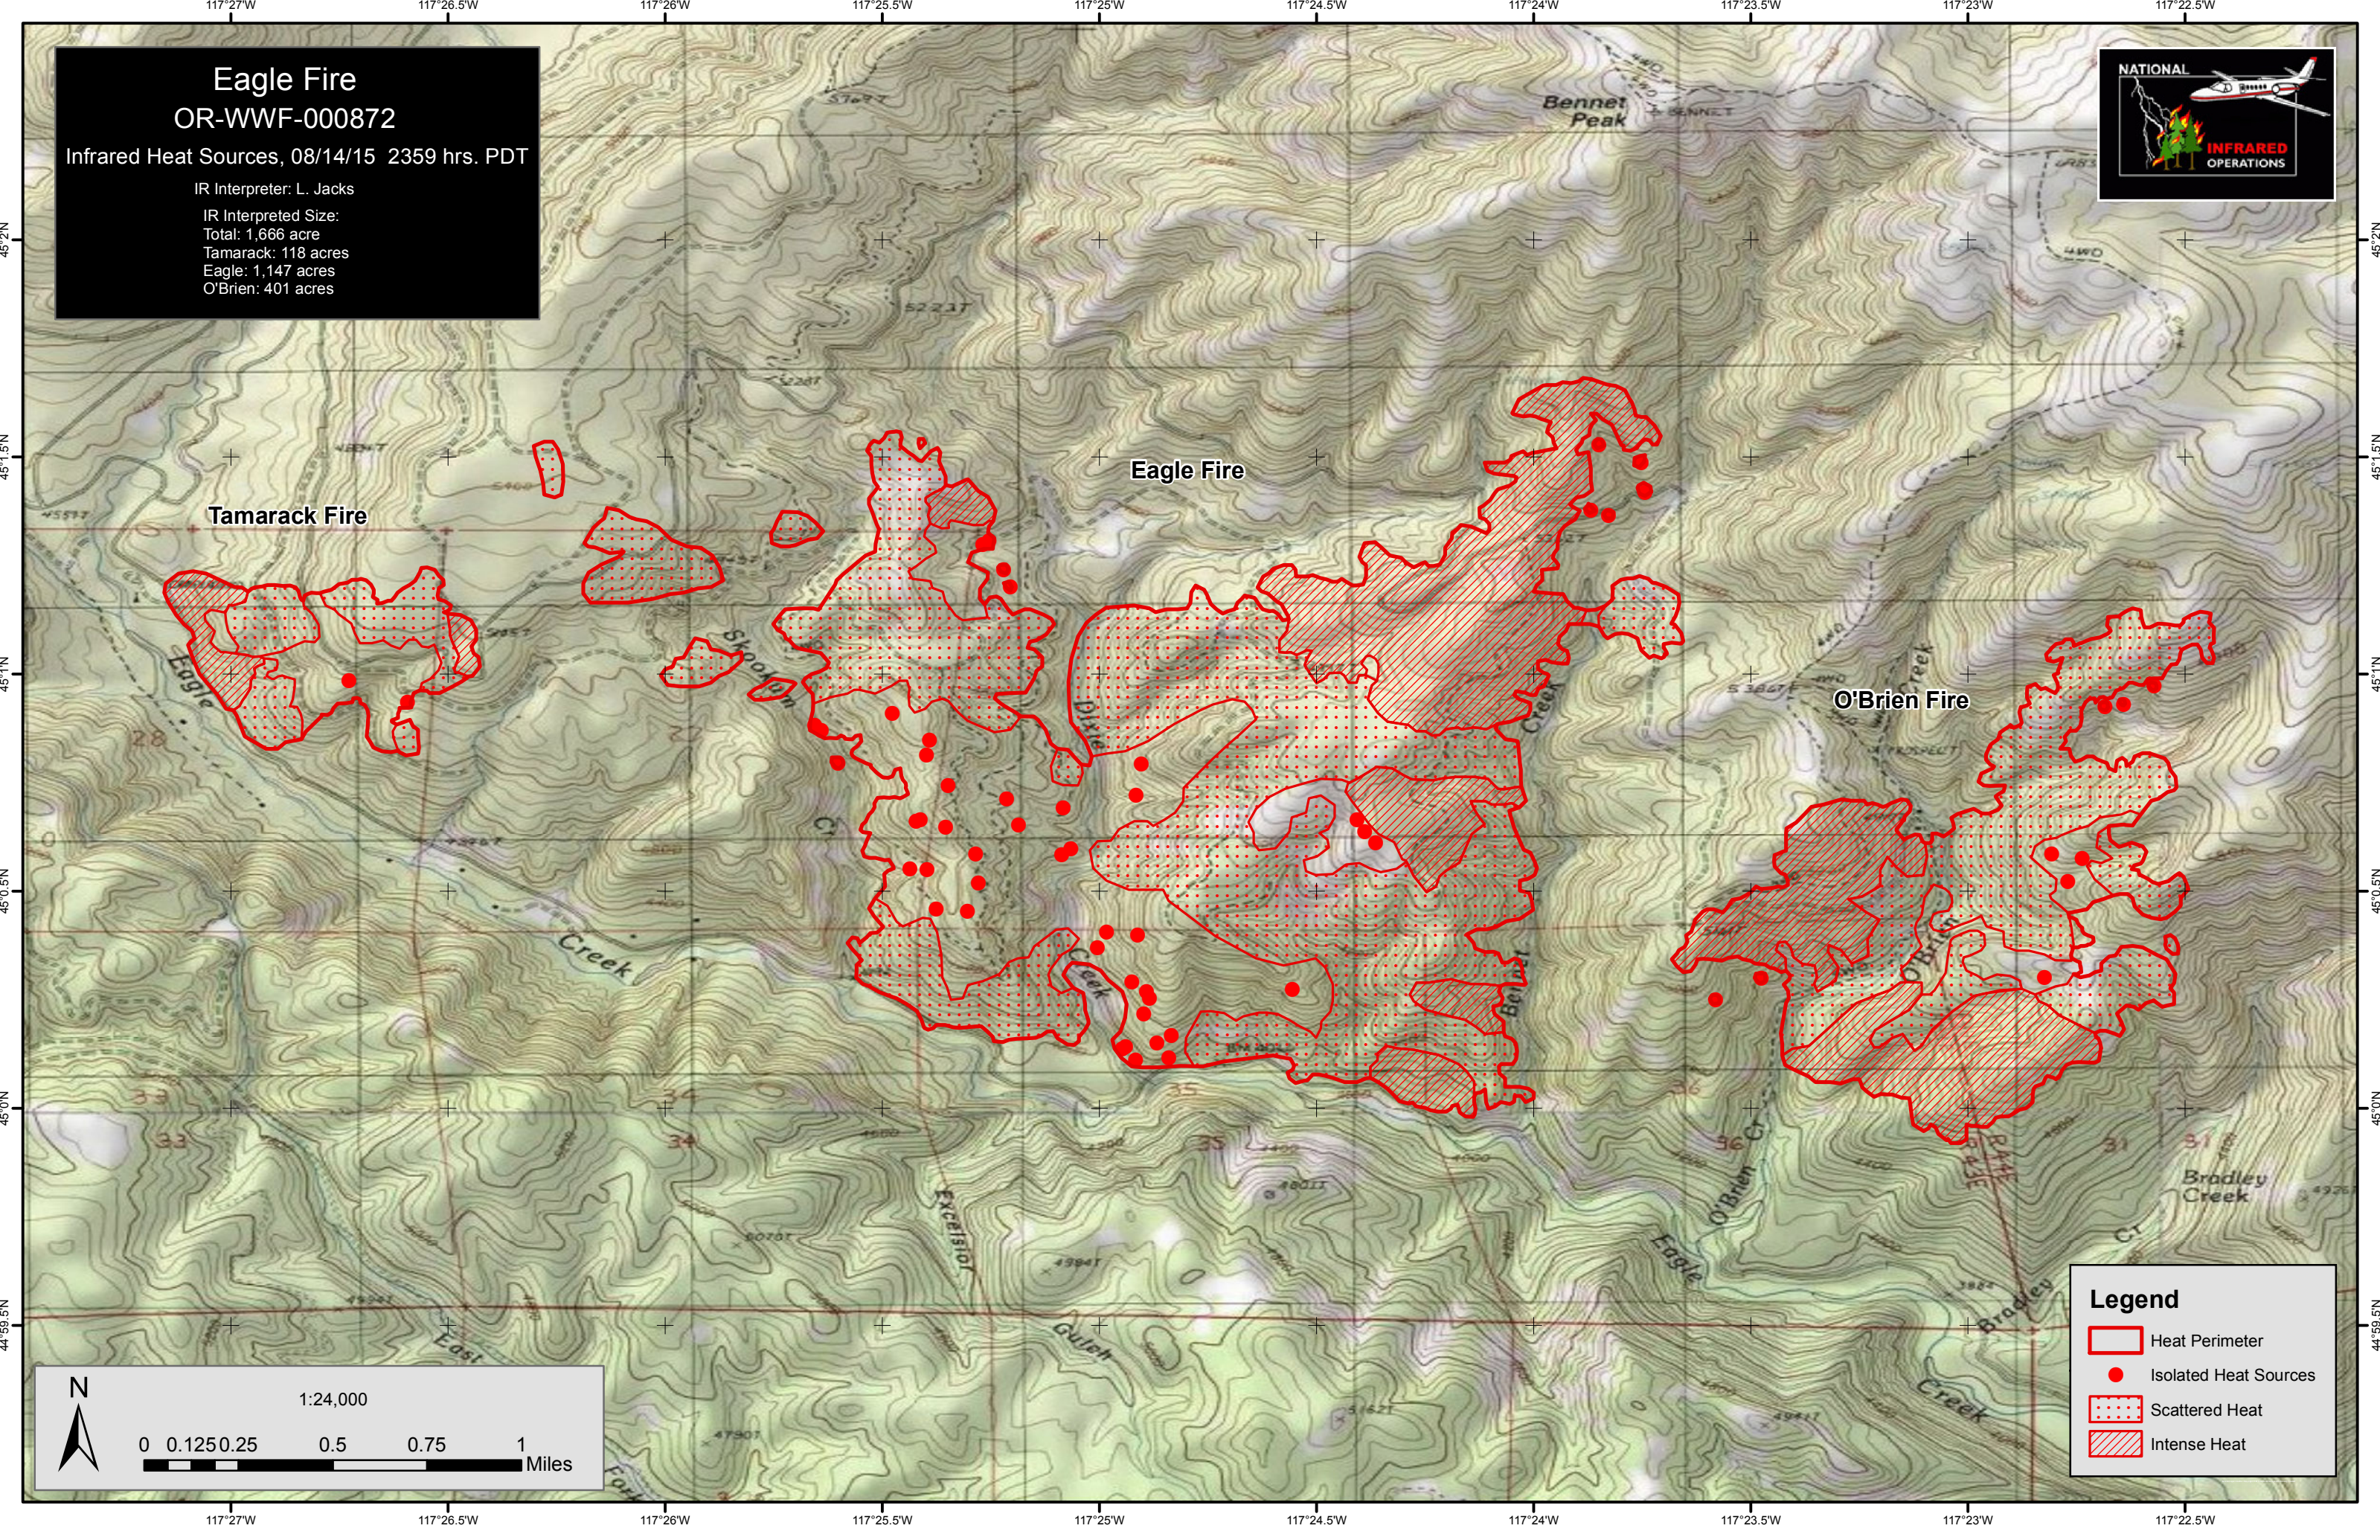

Eagle Fire
OR-WWF-000872
 Infrared Heat Sources, 08/14/15 2359 hrs. PDT
 IR Interpreter: L. Jacks
 IR Interpreted Size:
 Total: 1,666 acre
 Tamarack: 118 acres
 Eagle: 1,147 acres
 O'Brien: 401 acres

Legend

-  Heat Perimeter
-  Isolated Heat Sources
-  Scattered Heat
-  Intense Heat