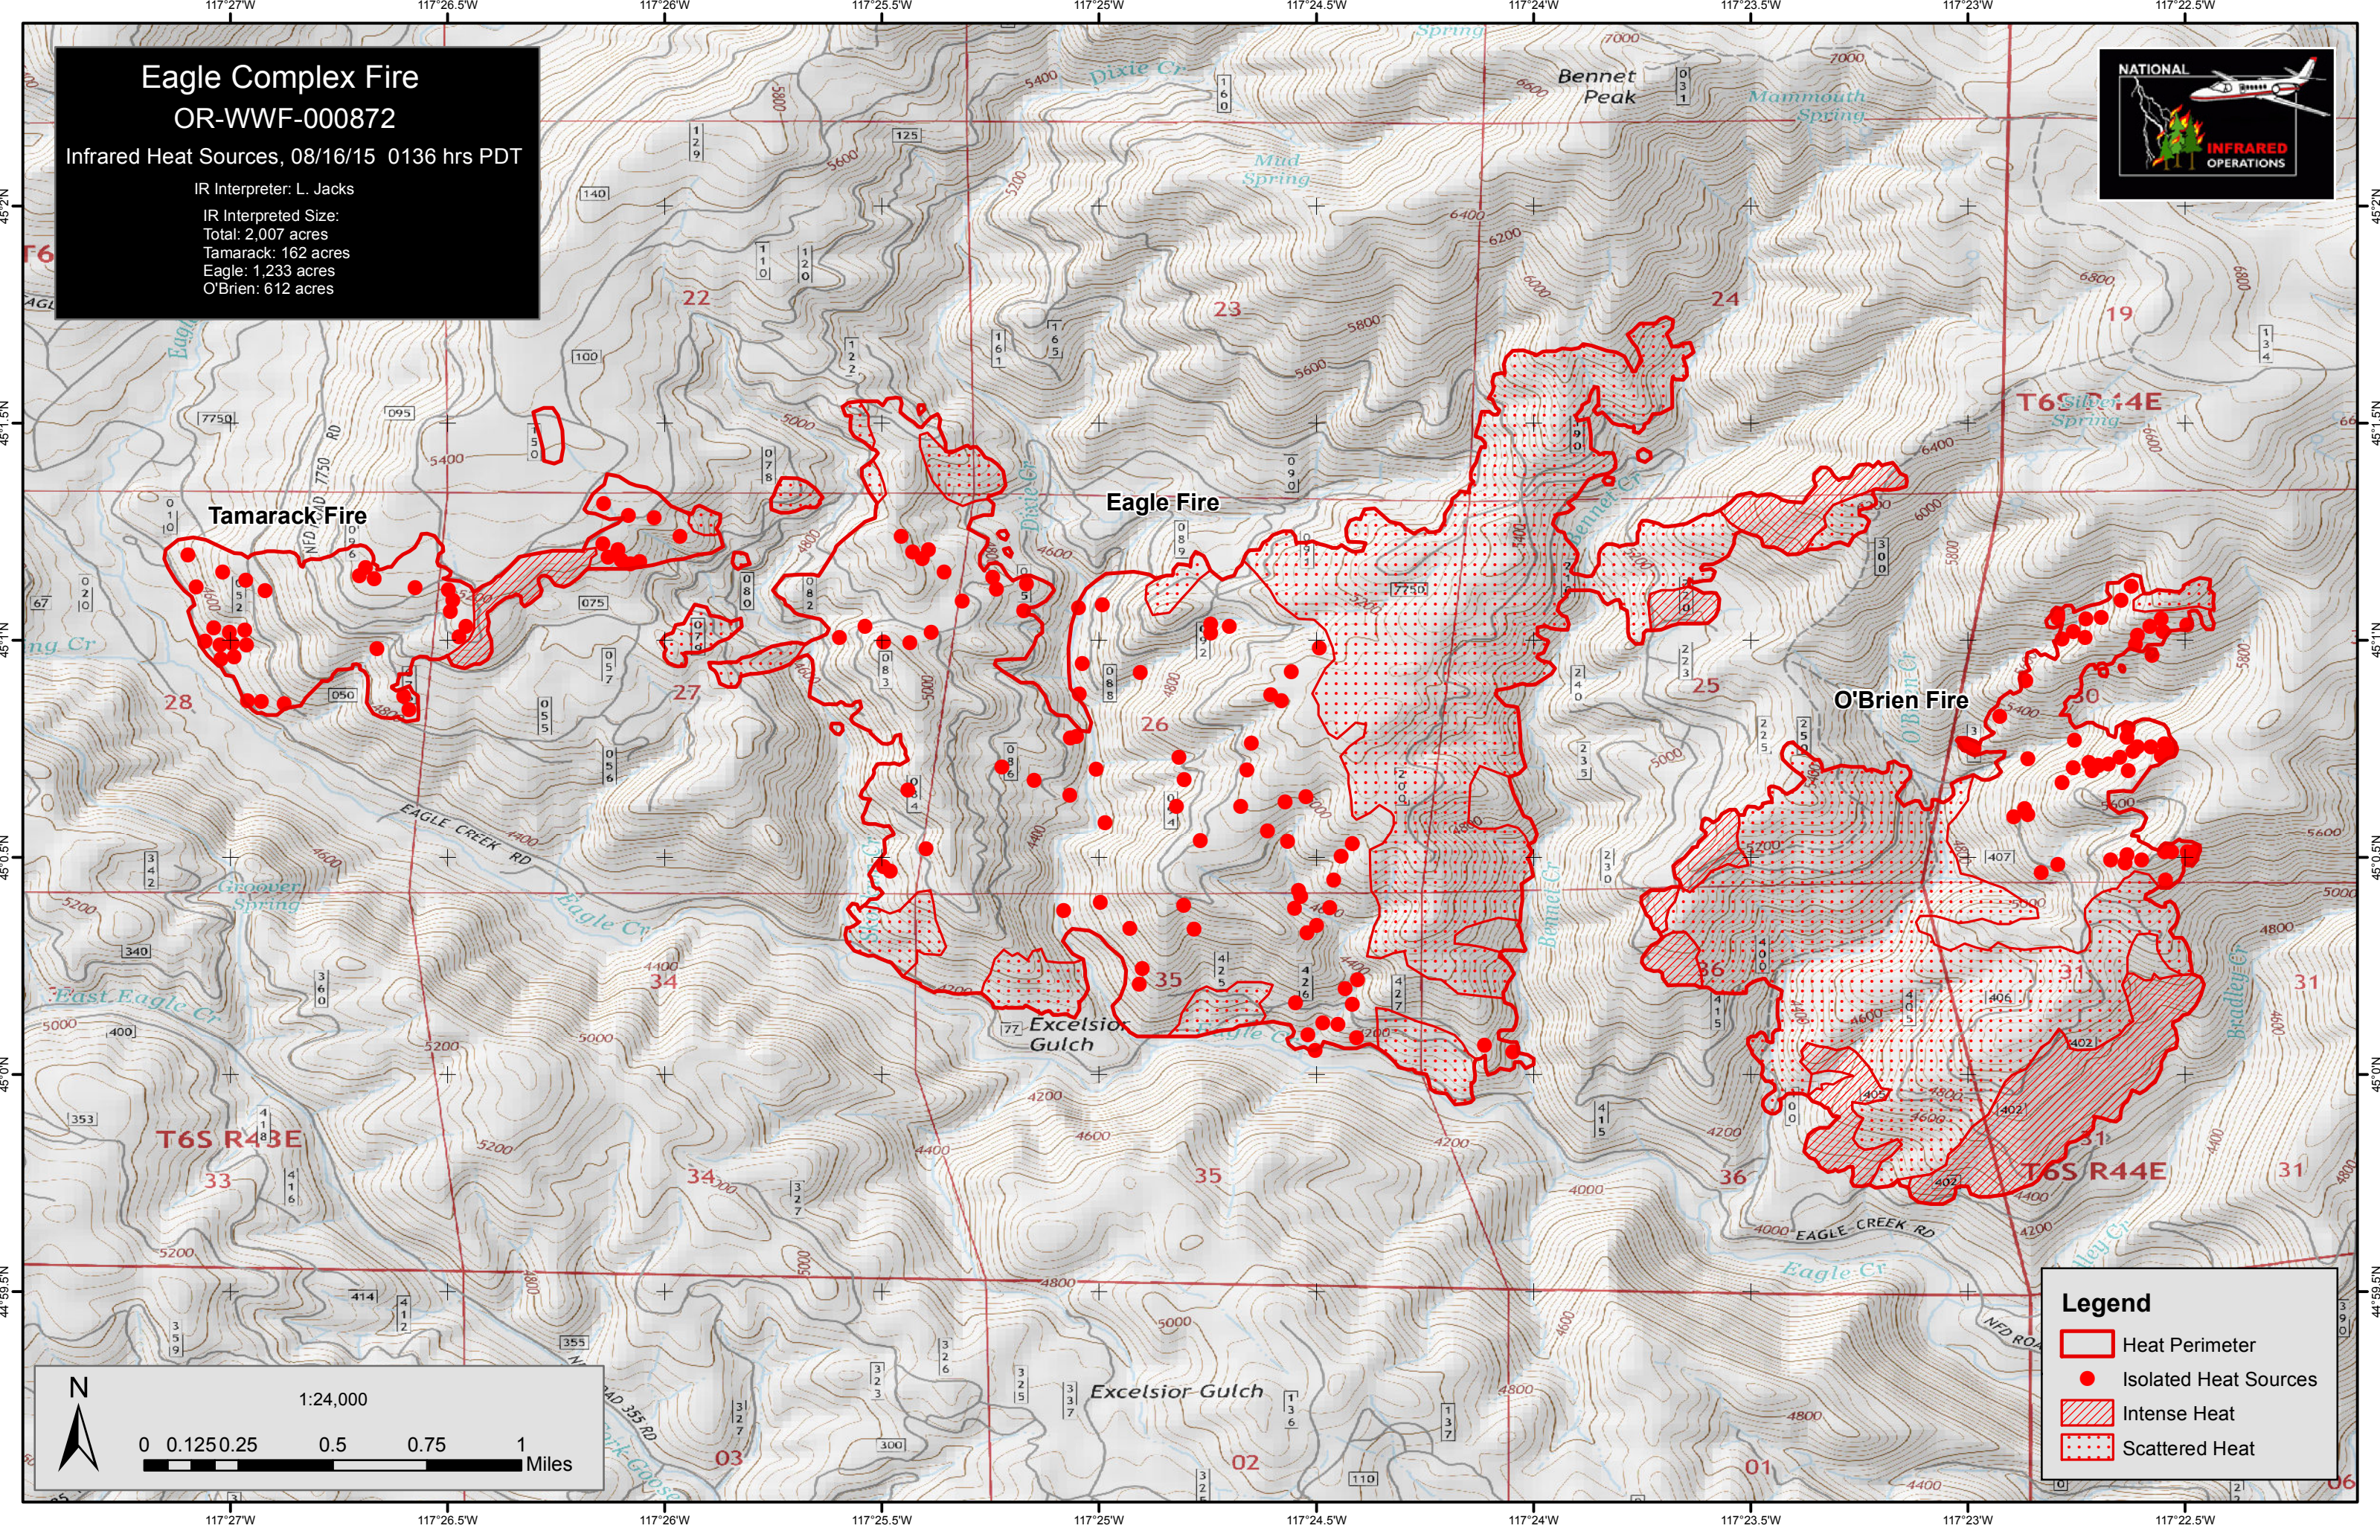

# Eagle Complex Fire OR-WWF-000872

Infrared Heat Sources, 08/16/15 0136 hrs PDT

IR Interpreter: L. Jacks

IR Interpreted Size:  
Total: 2,007 acres  
Tamarack: 162 acres  
Eagle: 1,233 acres  
O'Brien: 612 acres

**Legend**

- Heat Perimeter
- Isolated Heat Sources
- Intense Heat
- Scattered Heat

N

1:24,000

0 0.125 0.25 0.5 0.75 1 Miles