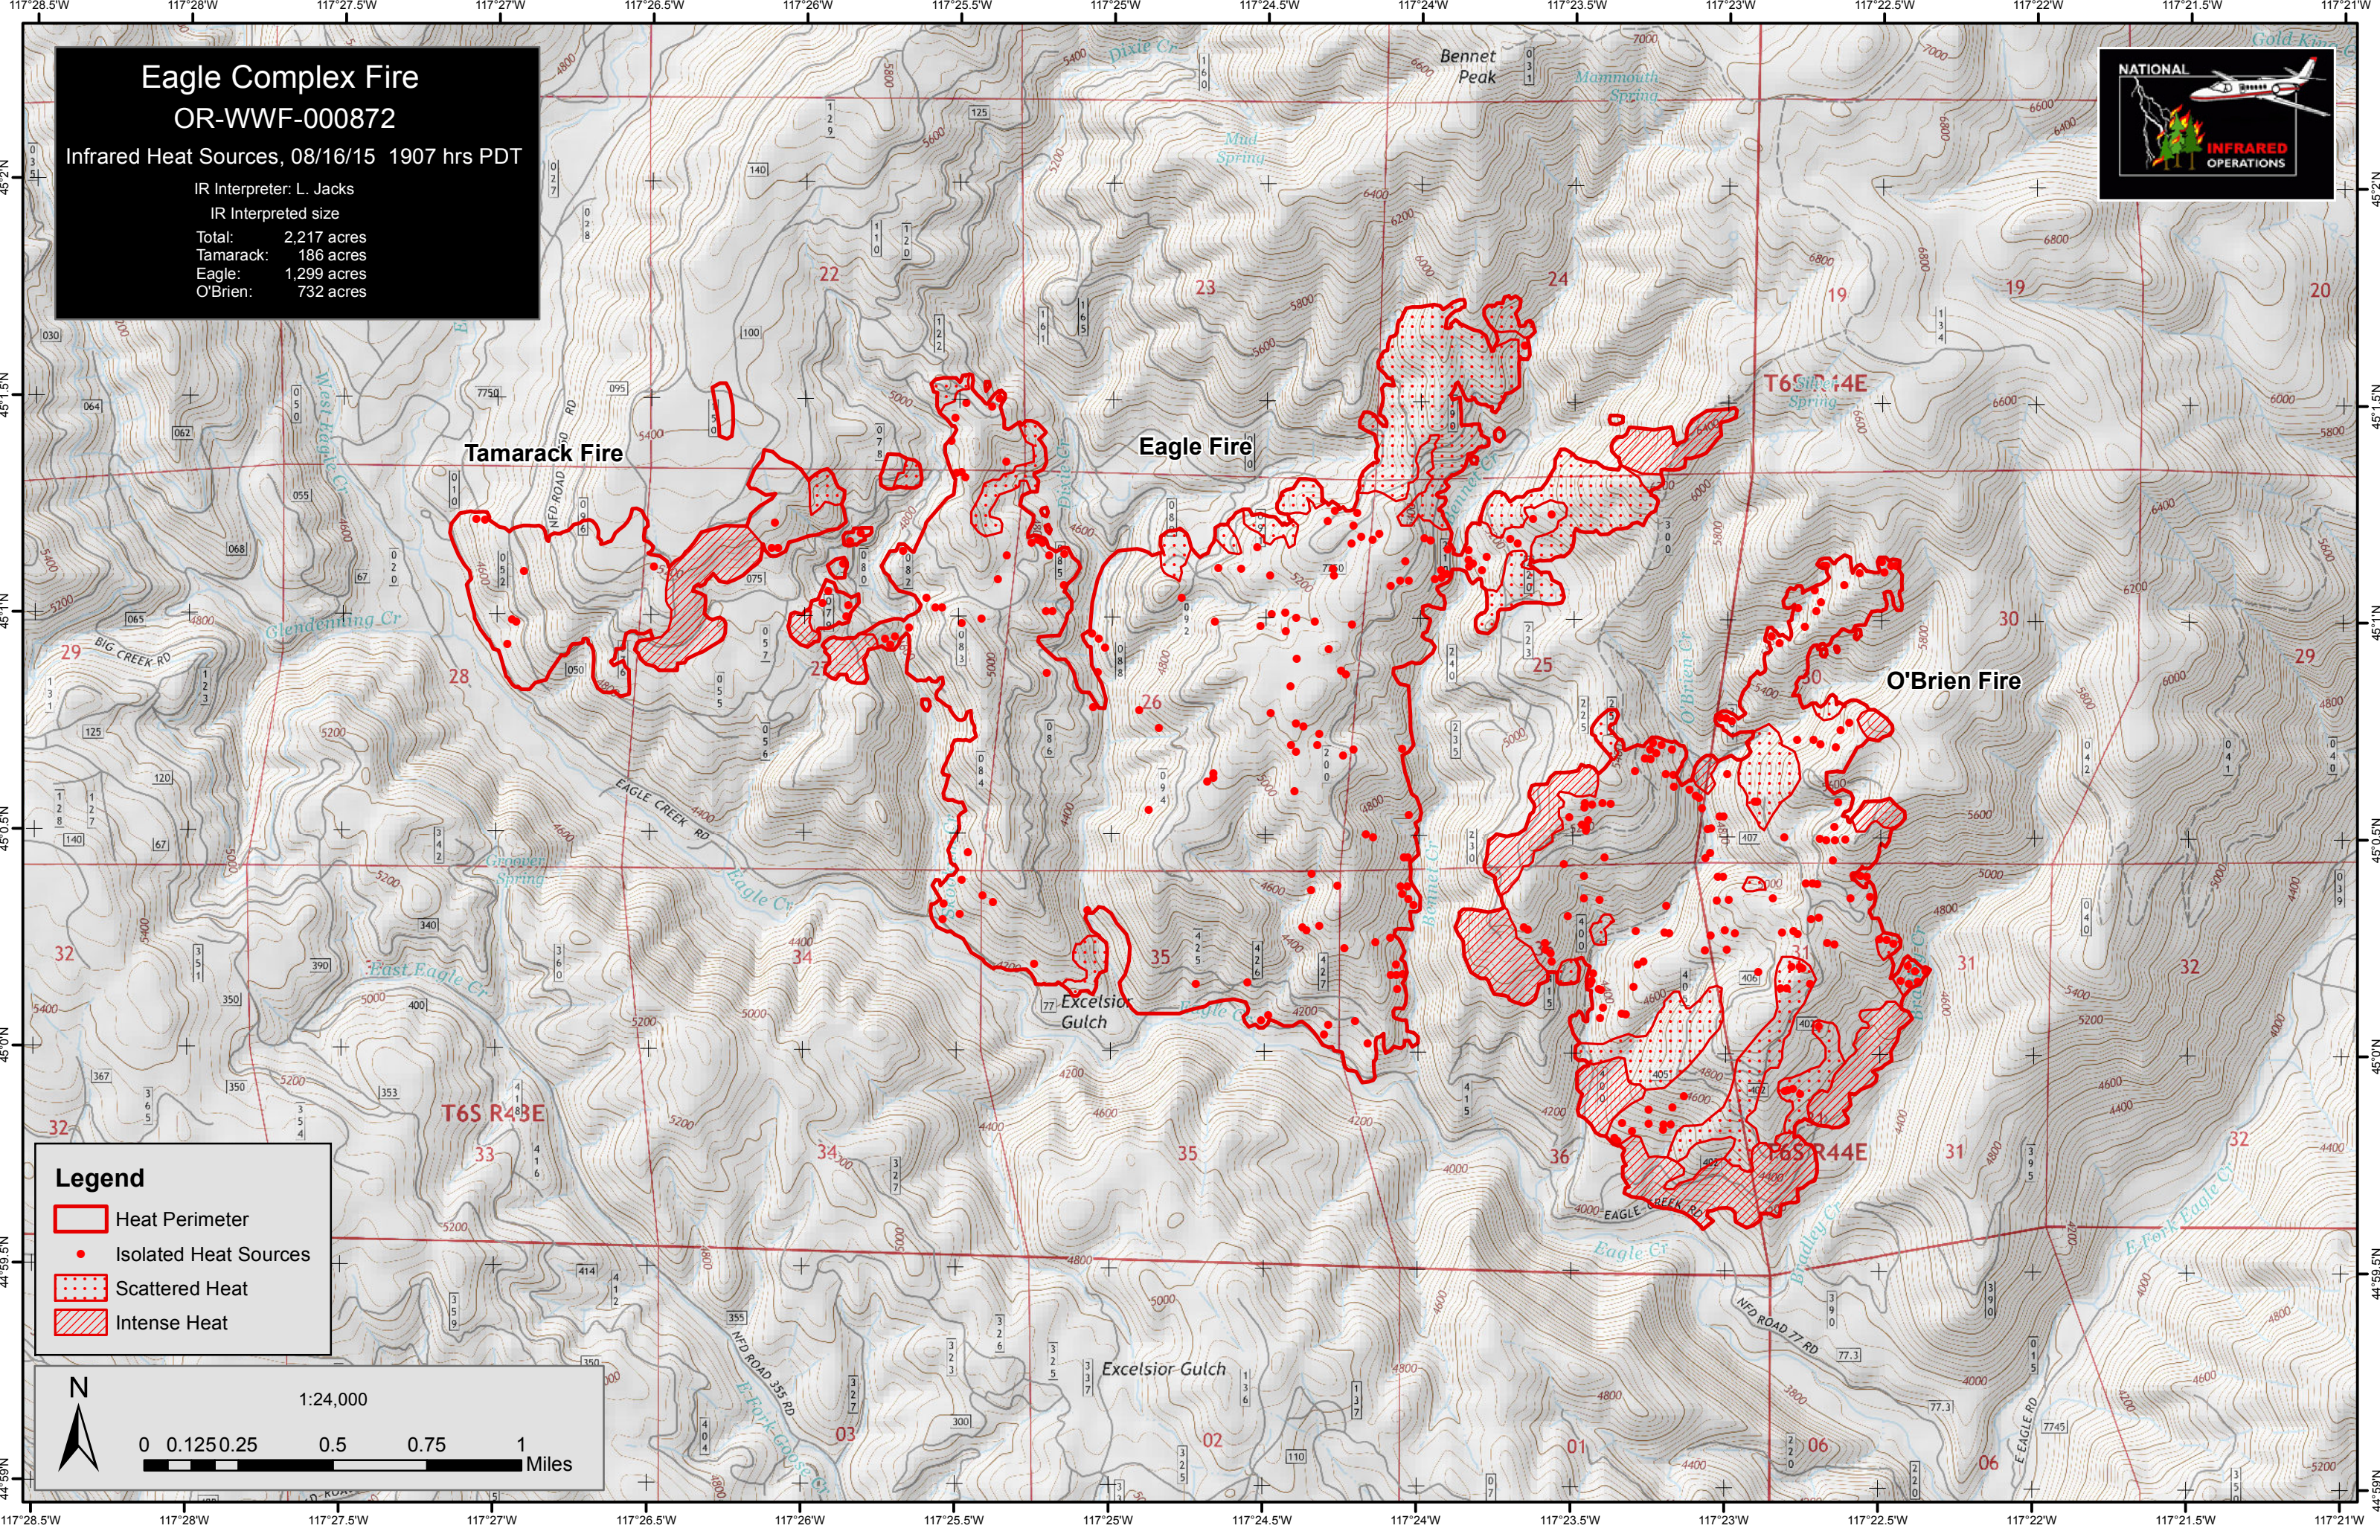

# Eagle Complex Fire

## OR-WWF-000872

Infrared Heat Sources, 08/16/15 1907 hrs PDT

IR Interpreter: L. Jacks

IR Interpreted size

Total: 2,217 acres  
Tamarack: 186 acres  
Eagle: 1,299 acres  
O'Brien: 732 acres

### Legend

- Heat Perimeter
- Isolated Heat Sources
- Scattered Heat
- Intense Heat

1:24,000

0 0.125 0.25 0.5 0.75 1 Miles