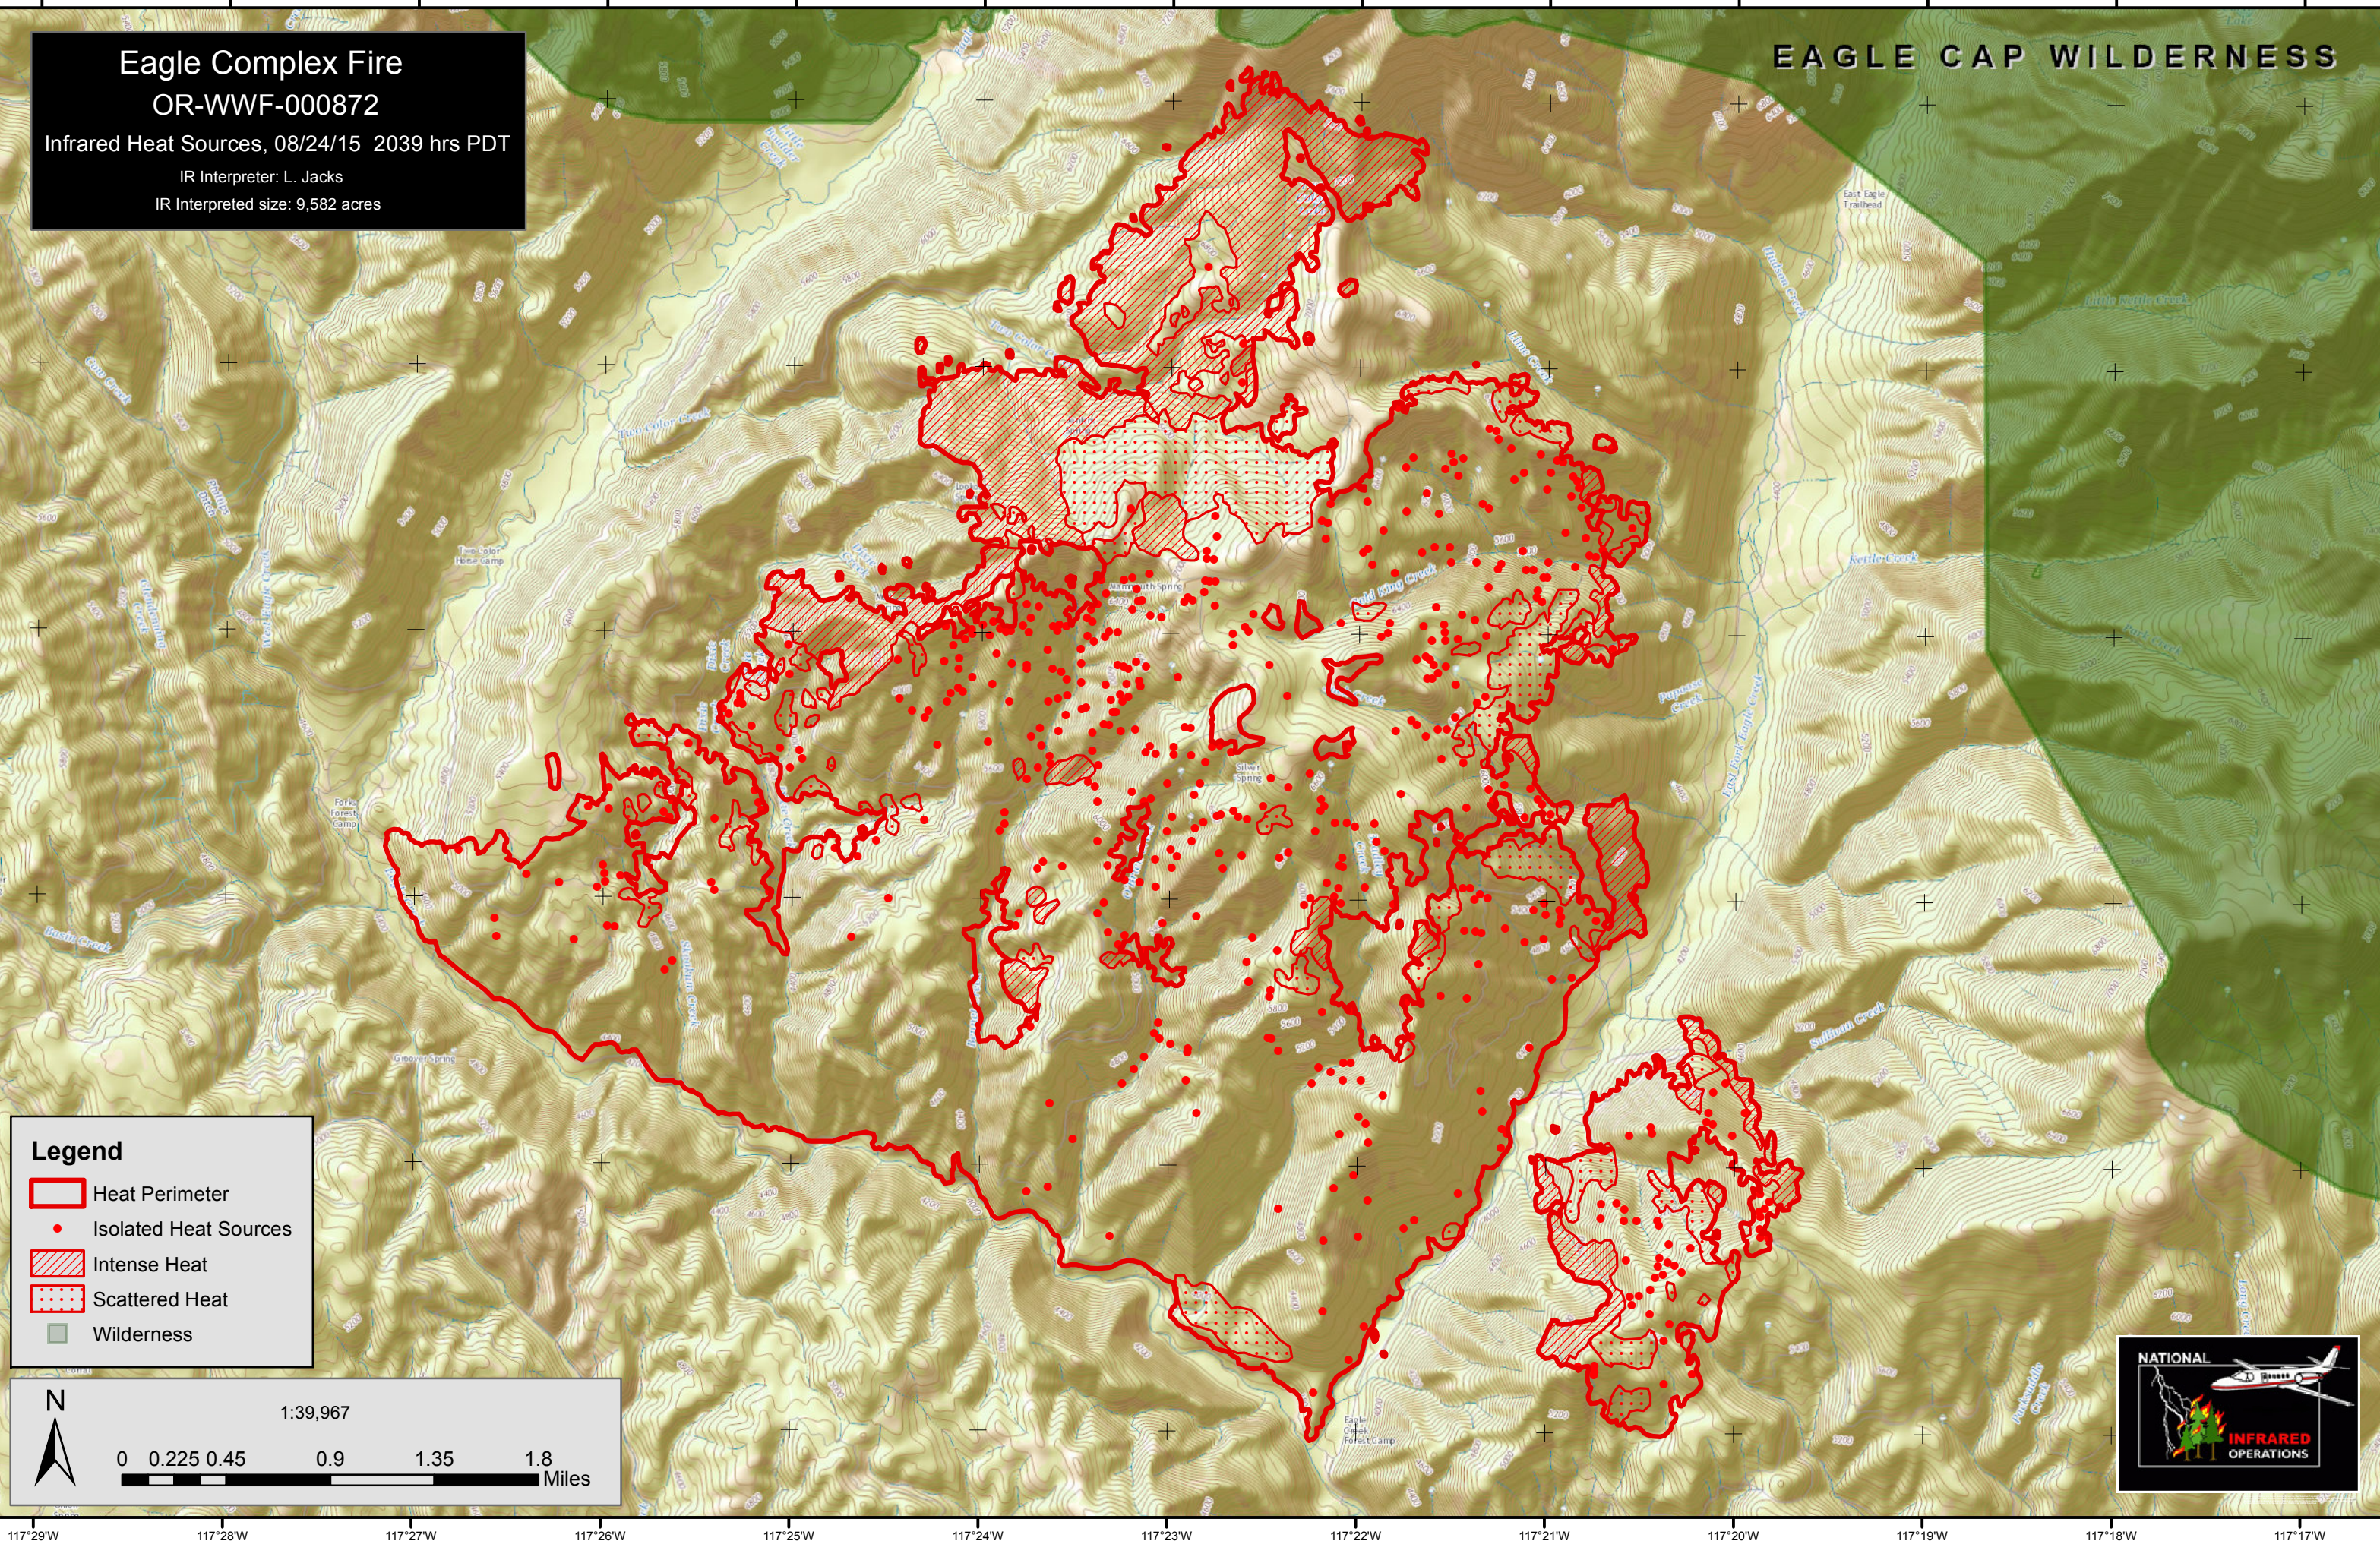

Eagle Complex Fire

OR-WWF-000872

Infrared Heat Sources, 08/24/15 2039 hrs PDT

IR Interpreter: L. Jacks

IR Interpreted size: 9,582 acres

EAGLE CAP WILDERNESS

Legend

- Heat Perimeter
- Isolated Heat Sources
- Intense Heat
- Scattered Heat
- Wilderness

1:39,967

0 0.225 0.45 0.9 1.35 1.8 Miles