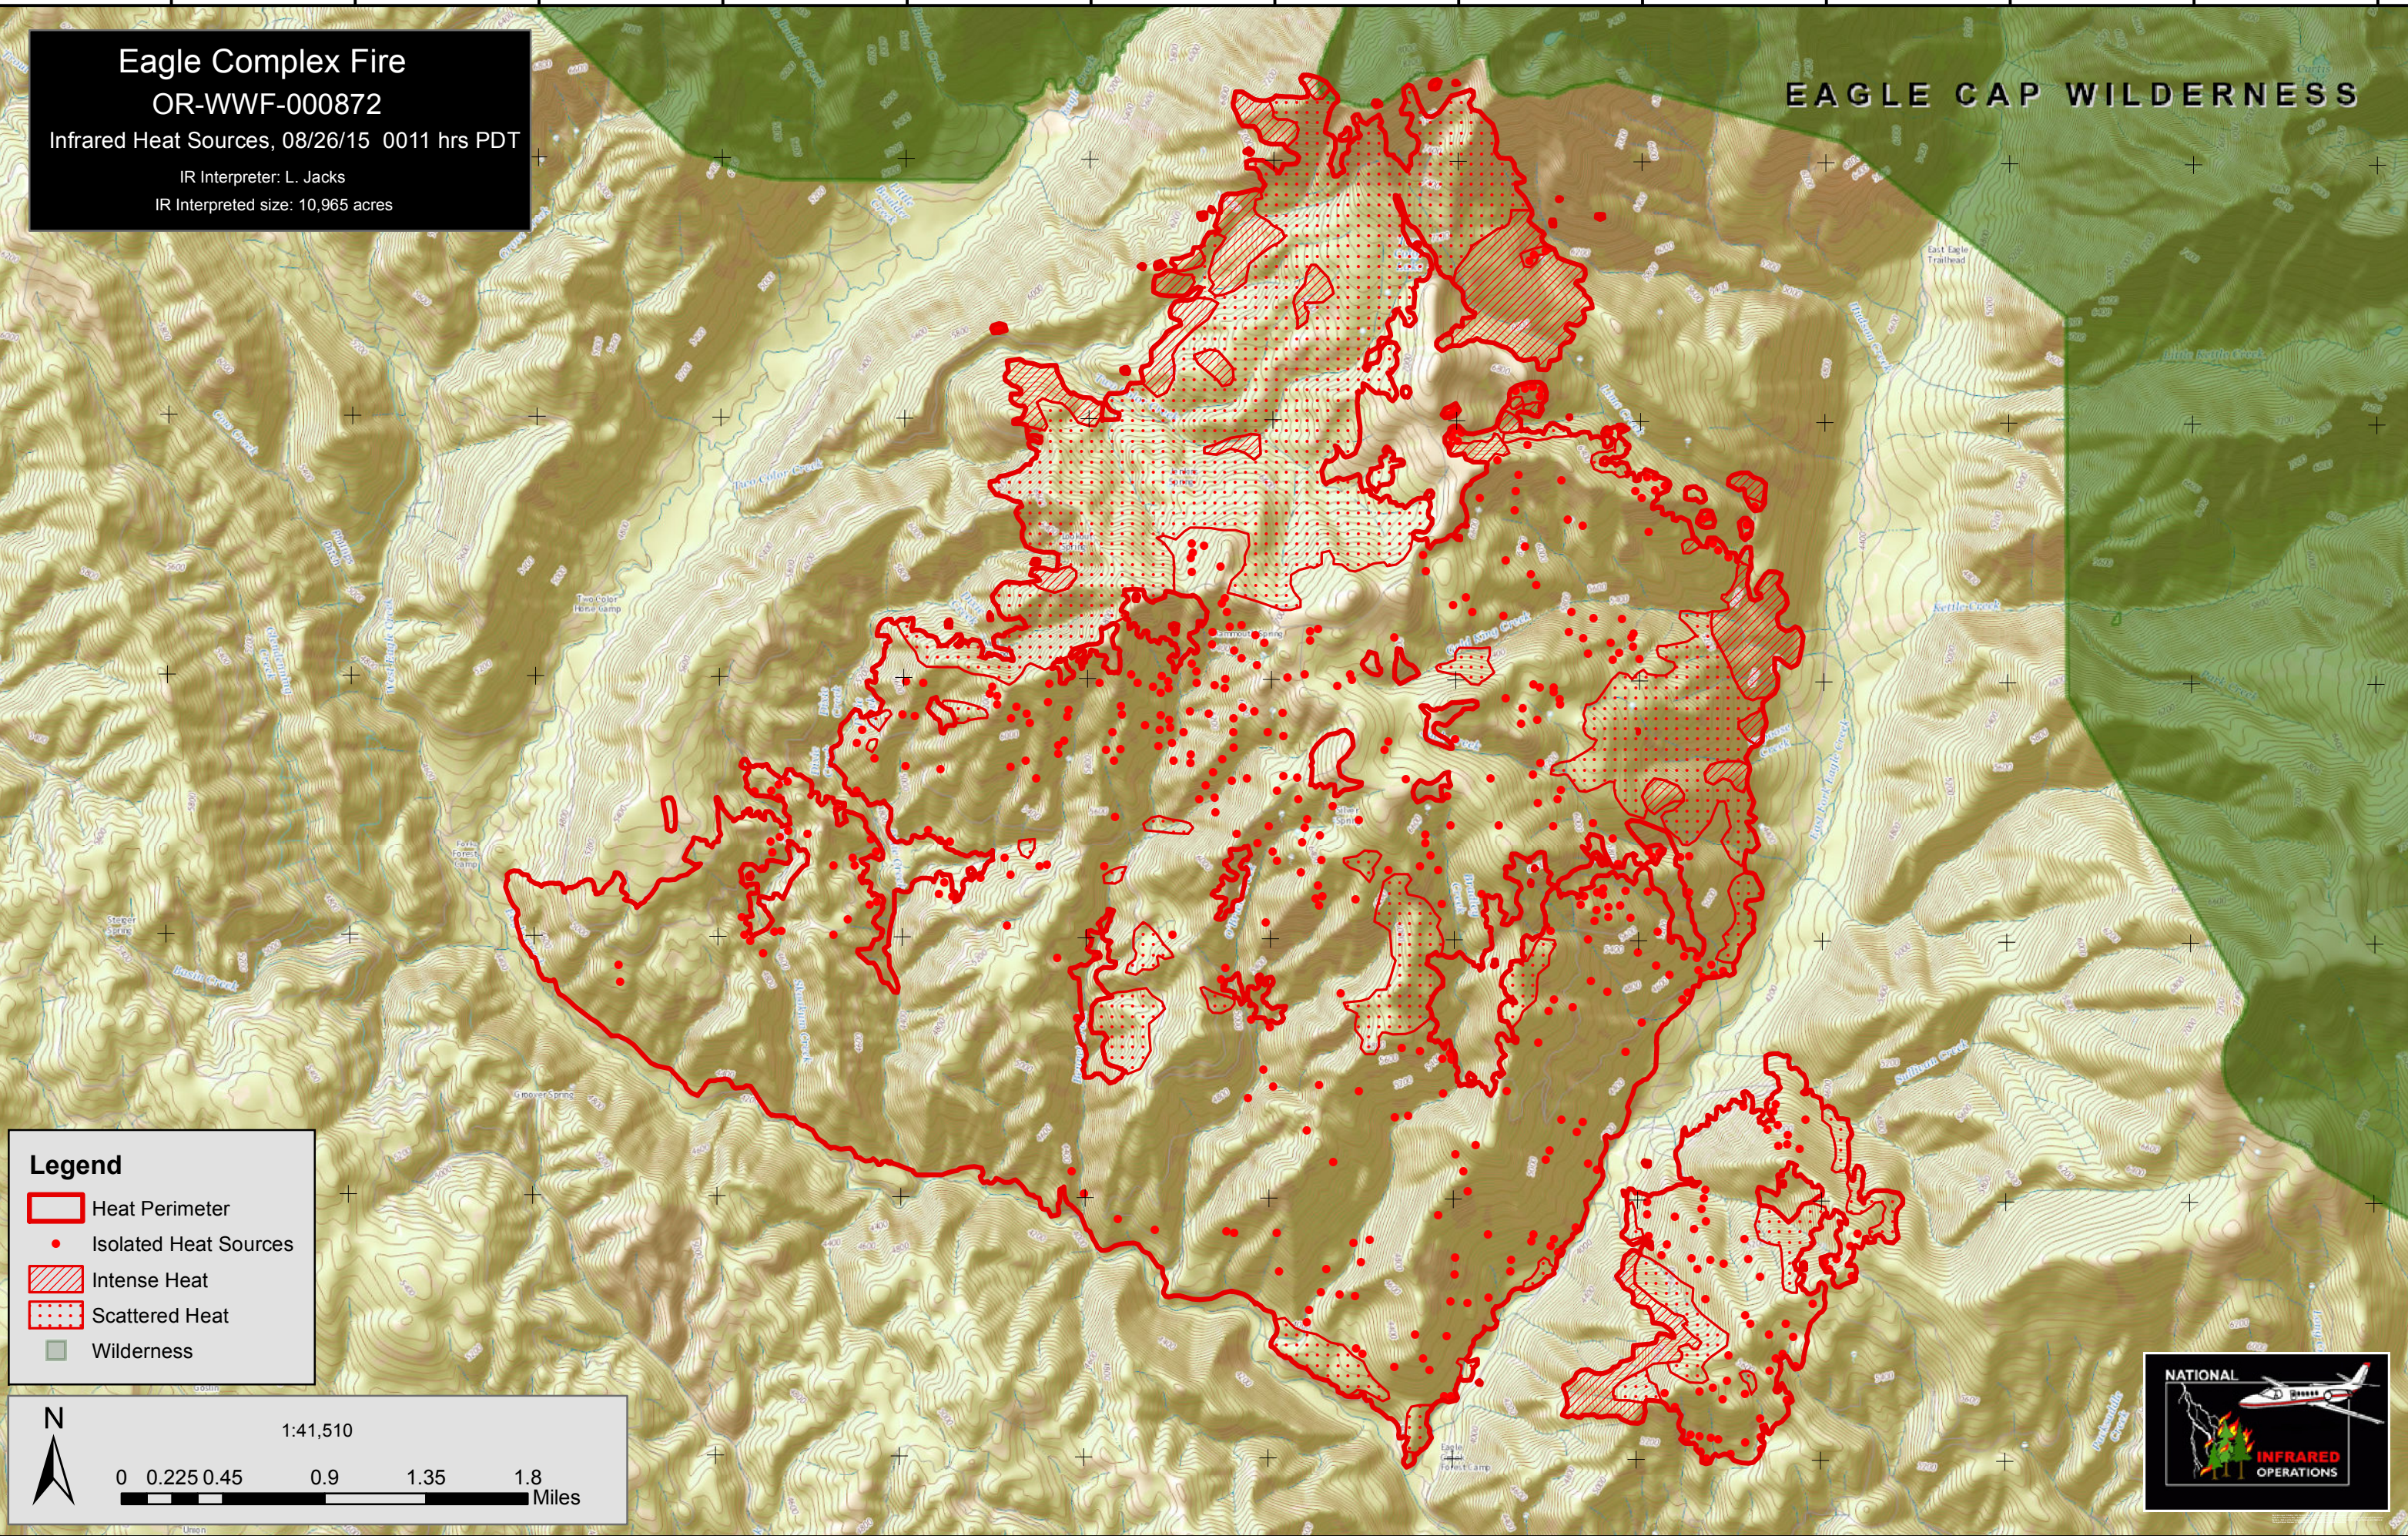

# Eagle Complex Fire

OR-WWF-000872

Infrared Heat Sources, 08/26/15 0011 hrs PDT

IR Interpreter: L. Jacks

IR Interpreted size: 10,965 acres

## EAGLE CAP WILDERNESS

**Legend**

- Heat Perimeter
- Isolated Heat Sources
- Intense Heat
- Scattered Heat
- Wilderness

1:41,510

0 0.225 0.45 0.9 1.35 1.8 Miles