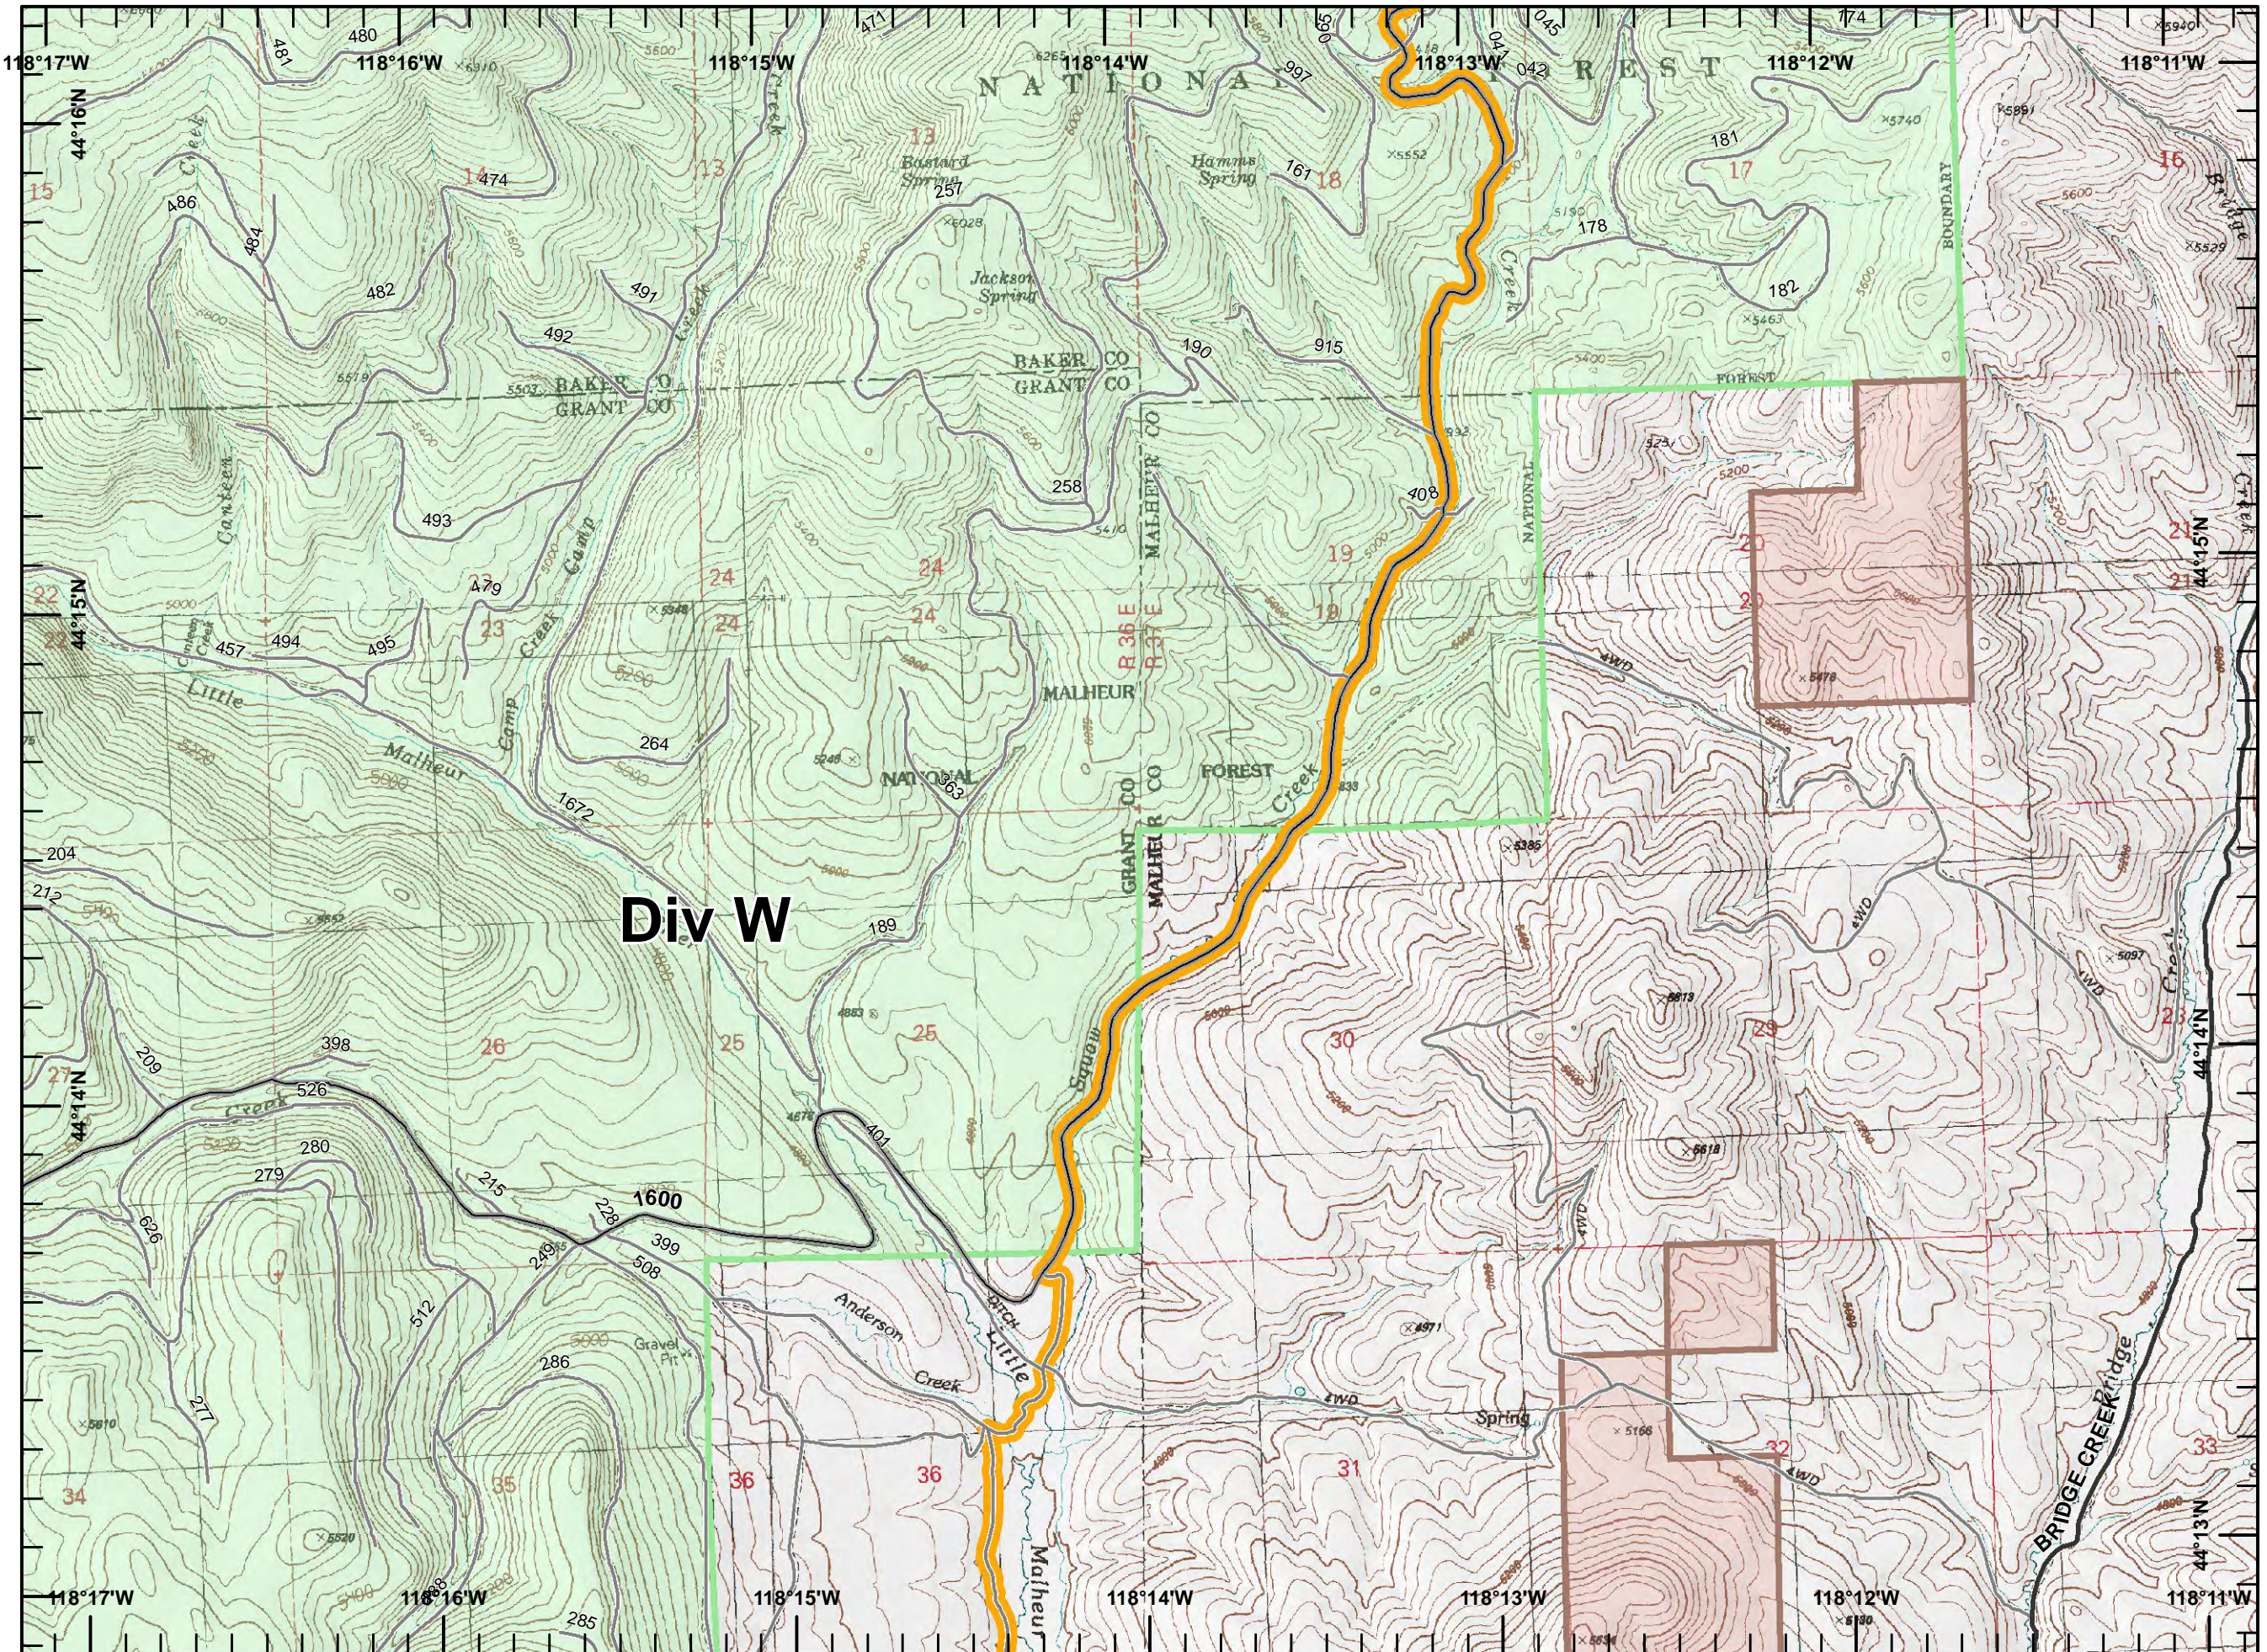

Page 6

ELDORADO
OR972S-000942
Div W
August 20, 2015, Night
NAD 83
Approx 20,611 ac

Incident Action Plan Map

Page 6 of 12

Legend

 Potential Fire Spread

Miles

ODF GIS, Team 3
August 20, 2015
1441 Hours