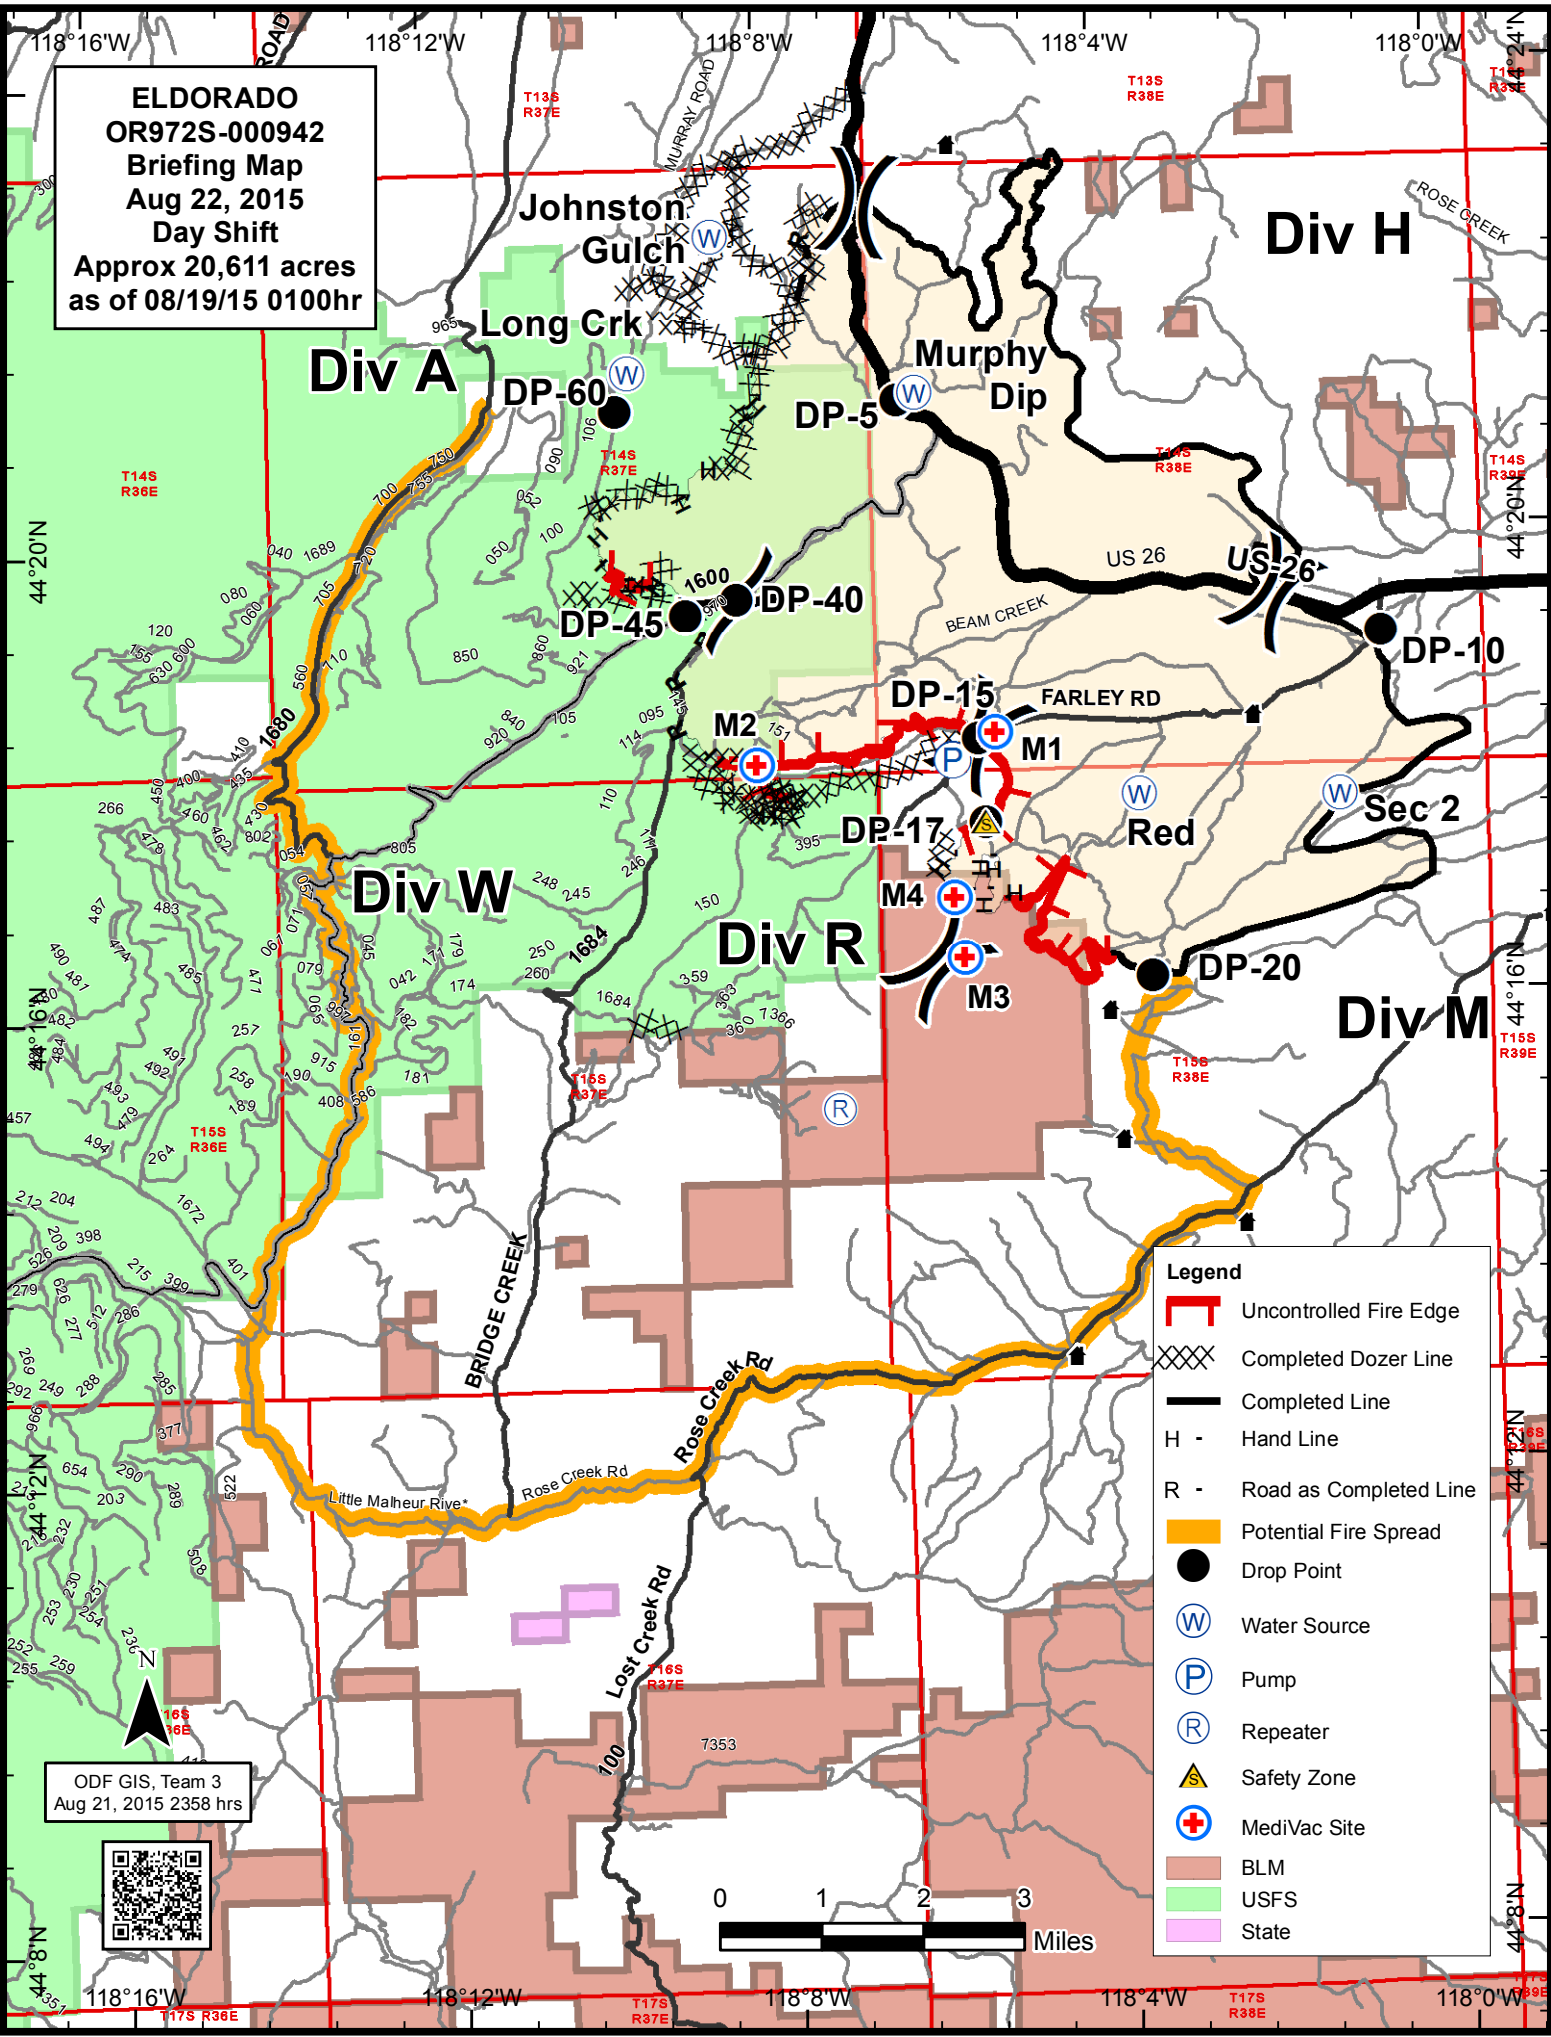

ELDORADO
OR972S-000942
Briefing Map
Aug 22, 2015
Day Shift
Approx 20,611 acres
as of 08/19/15 0100hr

ODF GIS, Team 3
 Aug 21, 2015 2358 hrs