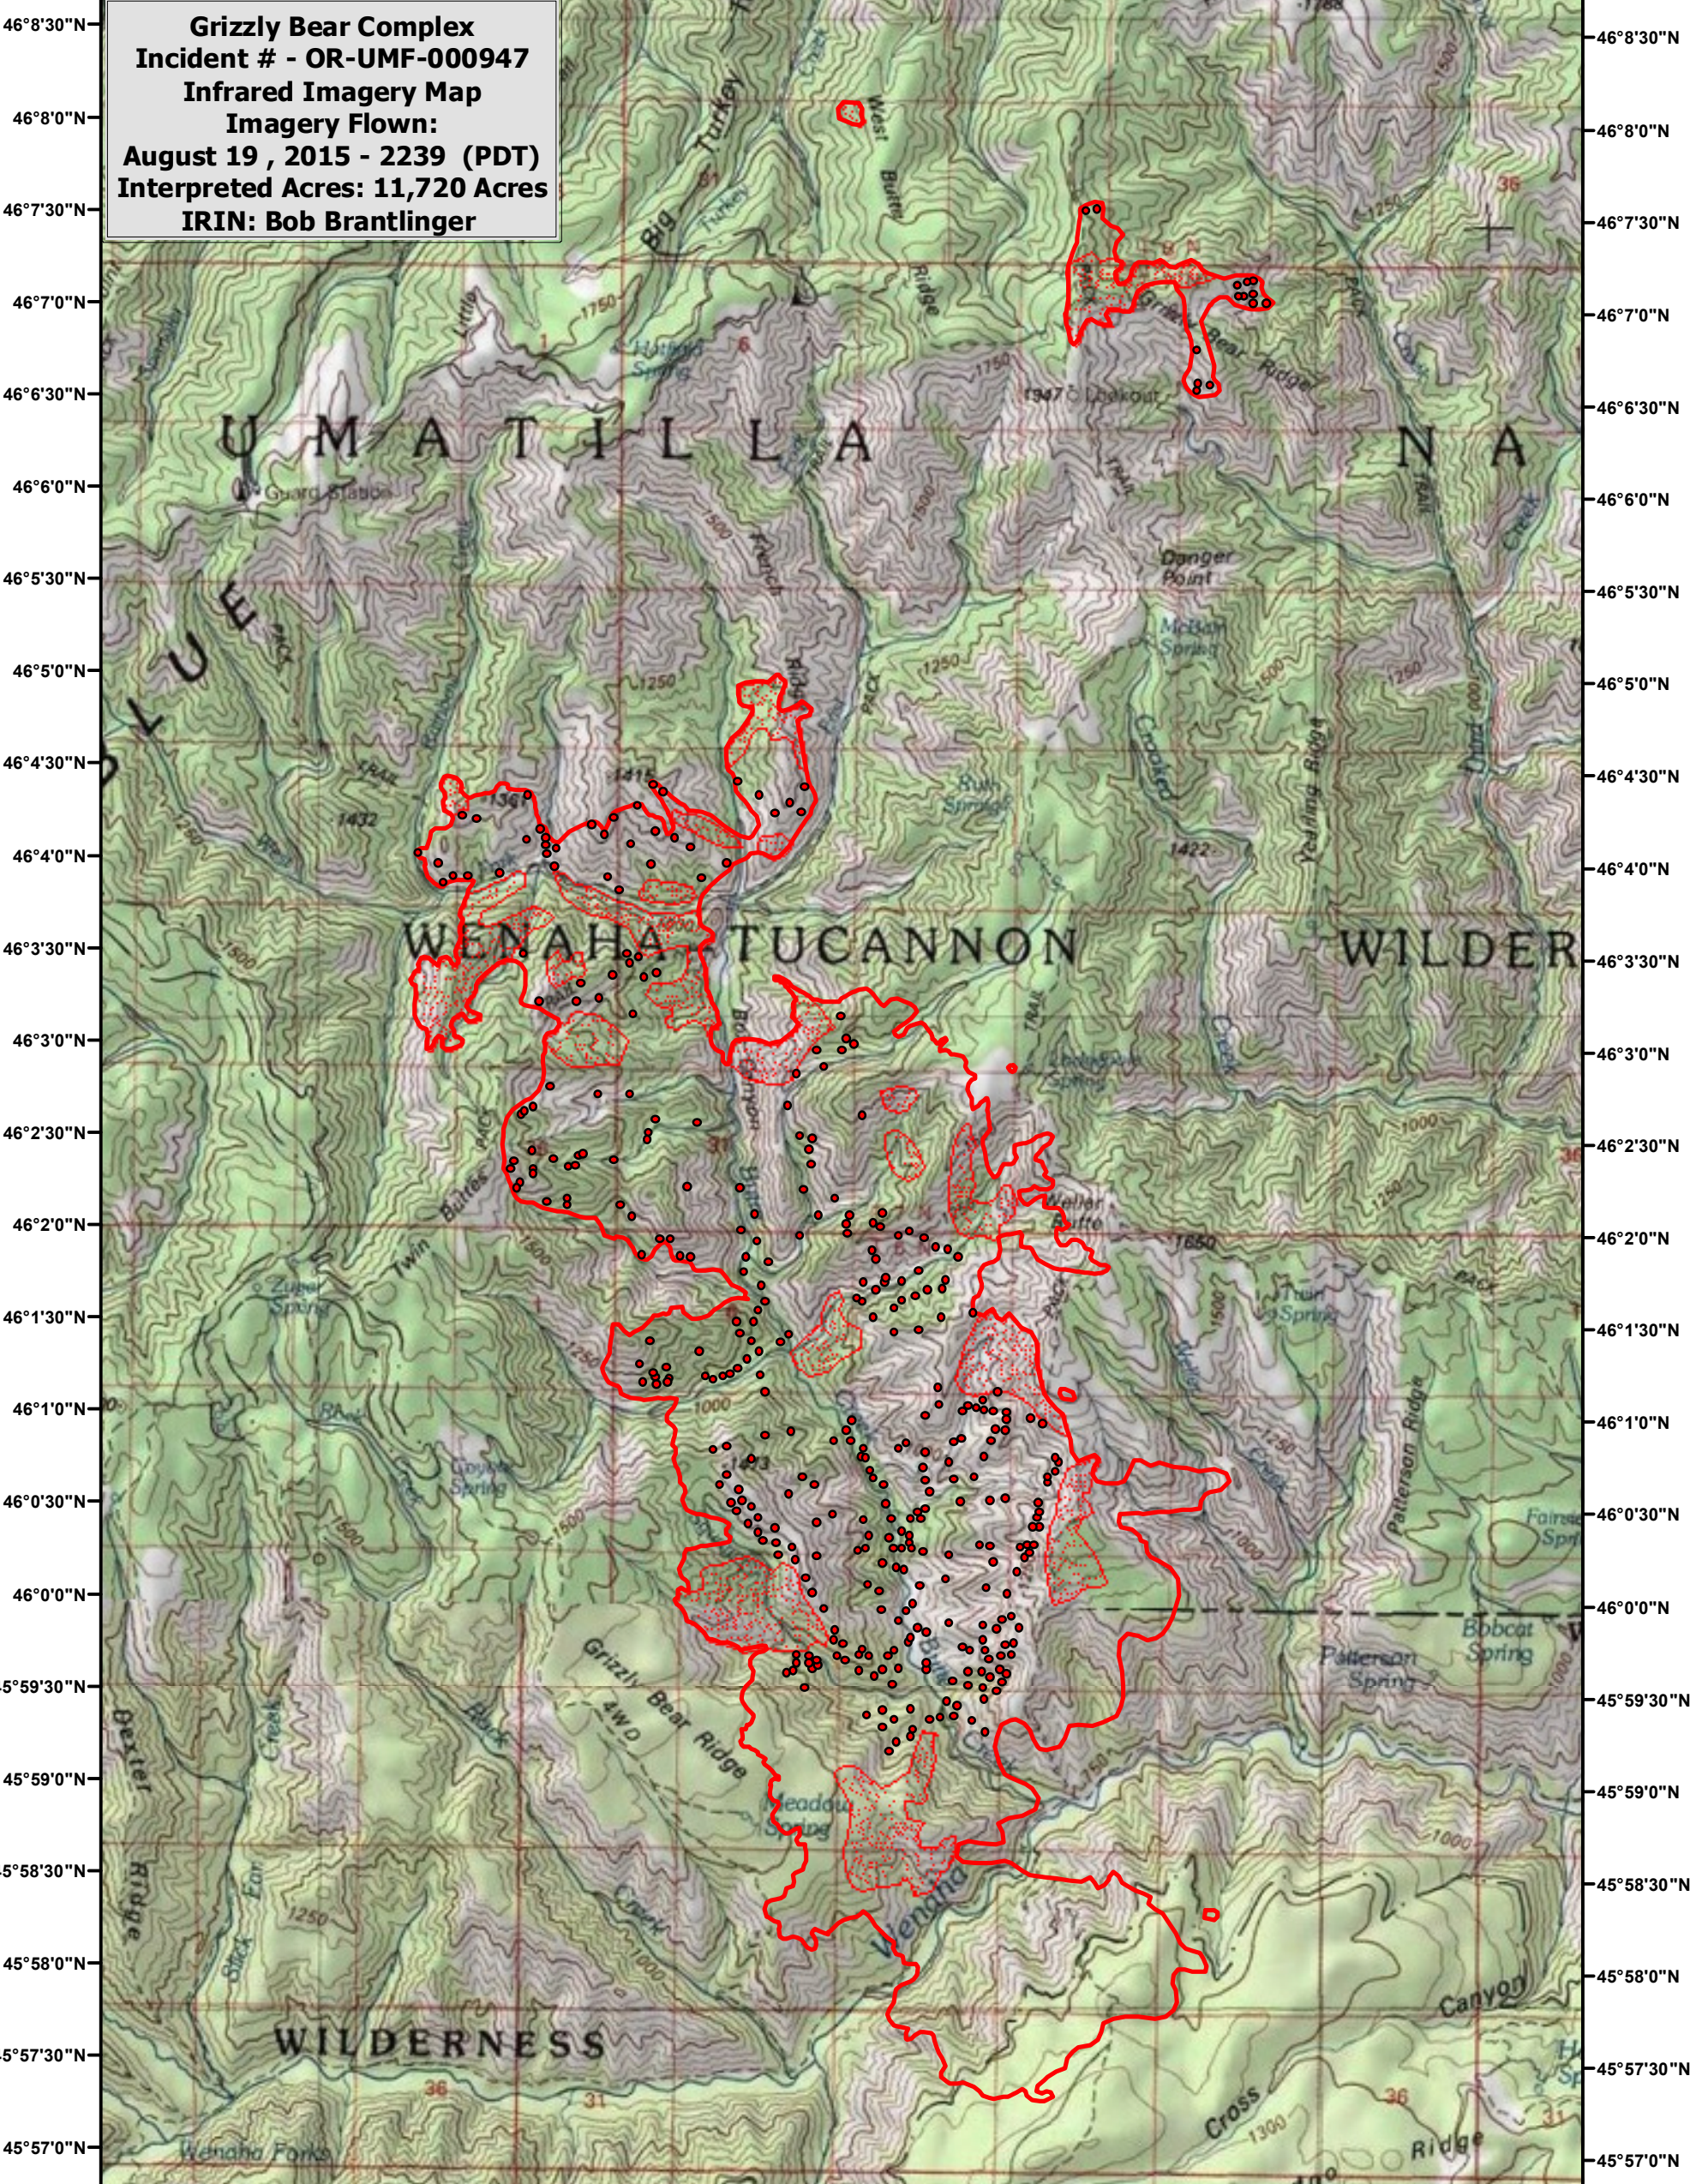

117°48'0"W 117°47'0"W 117°46'0"W 117°45'0"W 117°44'0"W 117°43'0"W 117°42'0"W 117°41'0"W 117°40'0"W 117°39'0"W 117°38'0"W 117°37'0"W

Legend

-  **Heat Perimeter**
-  **Intense Heat**
-  **Isolated Heat Source**
-  **Scattered Heat Source**

0 0.75 1.5 3 Miles