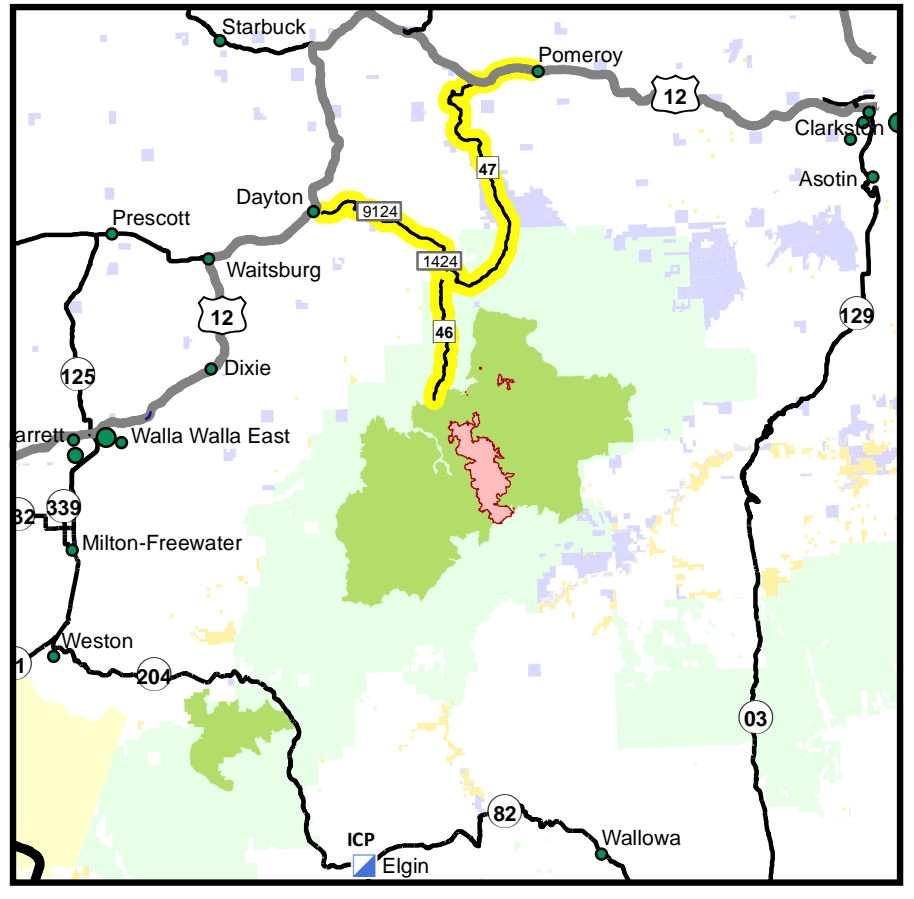

Grizzly Bear Complex - Branch I

Travel Map
August 21, 2015

Branch I

Pomeroy ↑

West Butte

Bear Ridge

Goose Duck