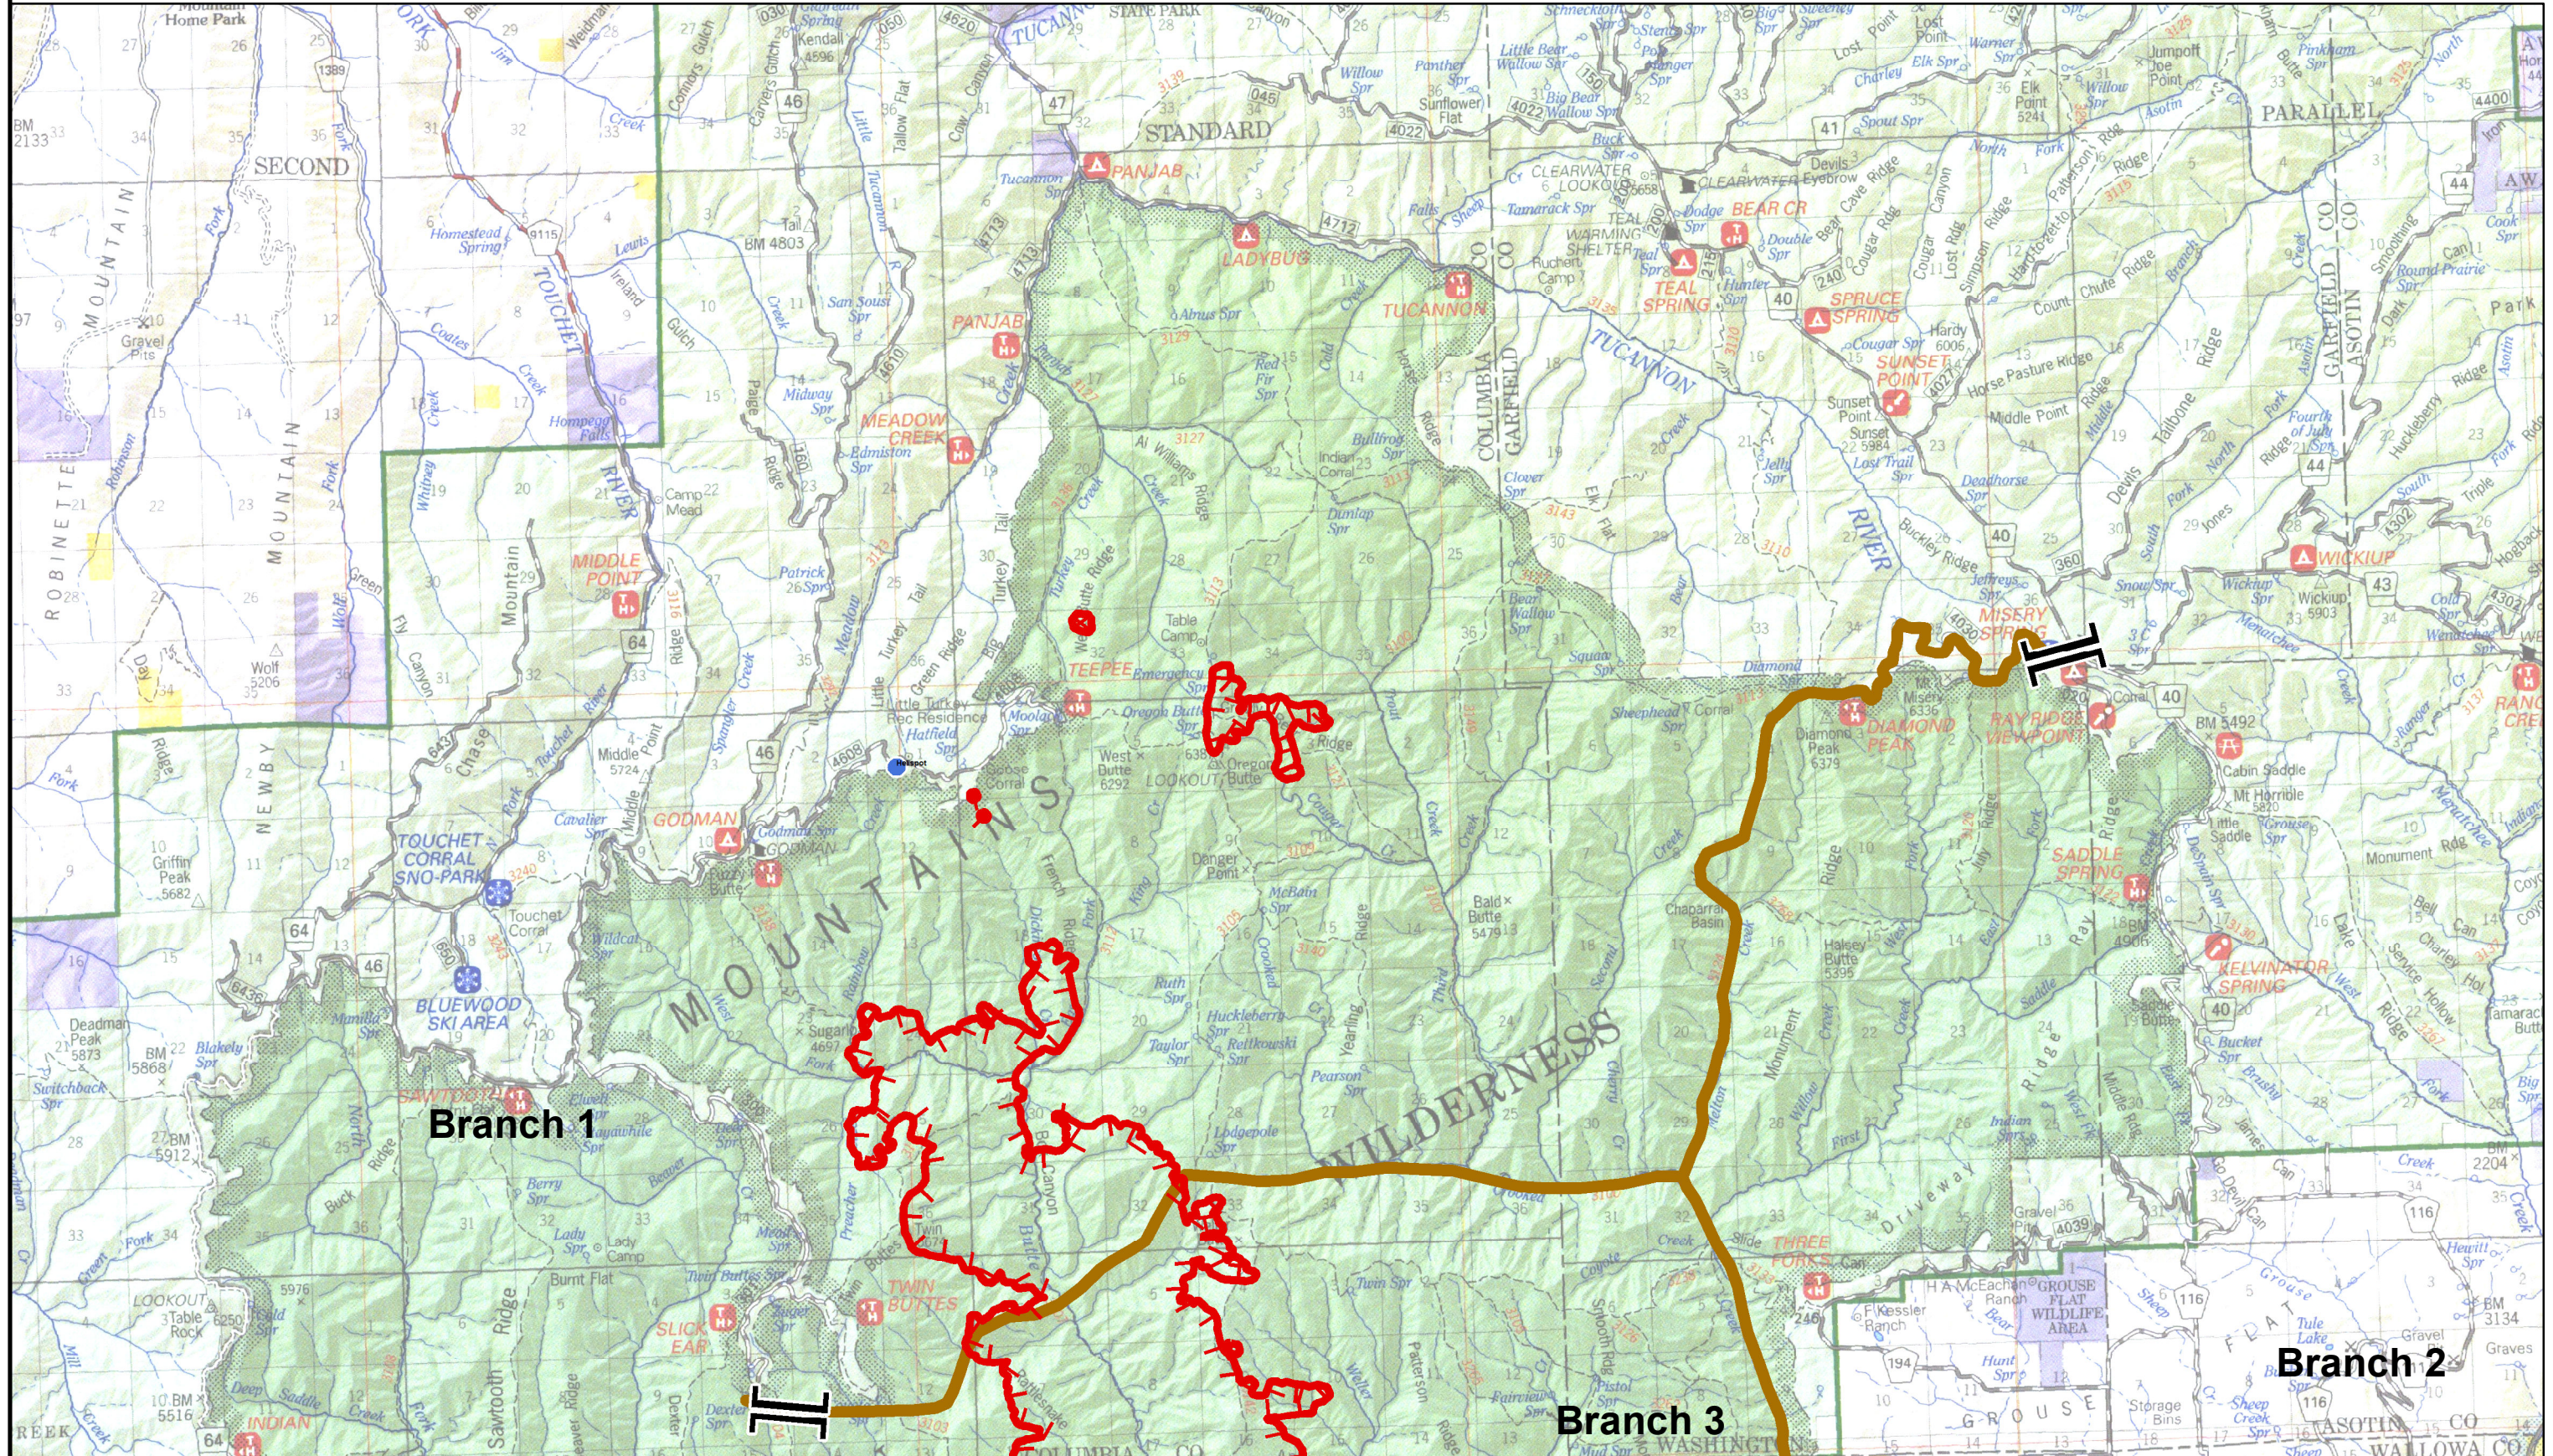

Grizzly Bear Complex  
IAP Map - Branch 1  
8-21-2015

Legend:  
Branch (Black T-shape)  
Uncontrolled Fire Edge (Red T-shape)  
Branch Lines (Yellow T-shape)  
Helispot (Blue circle)

Aug 21, 2015  
IR Perimeter: 11,720 Acres  
Flown: 08/19/2015 2239

Branch 1

Branch 3

Branch 2