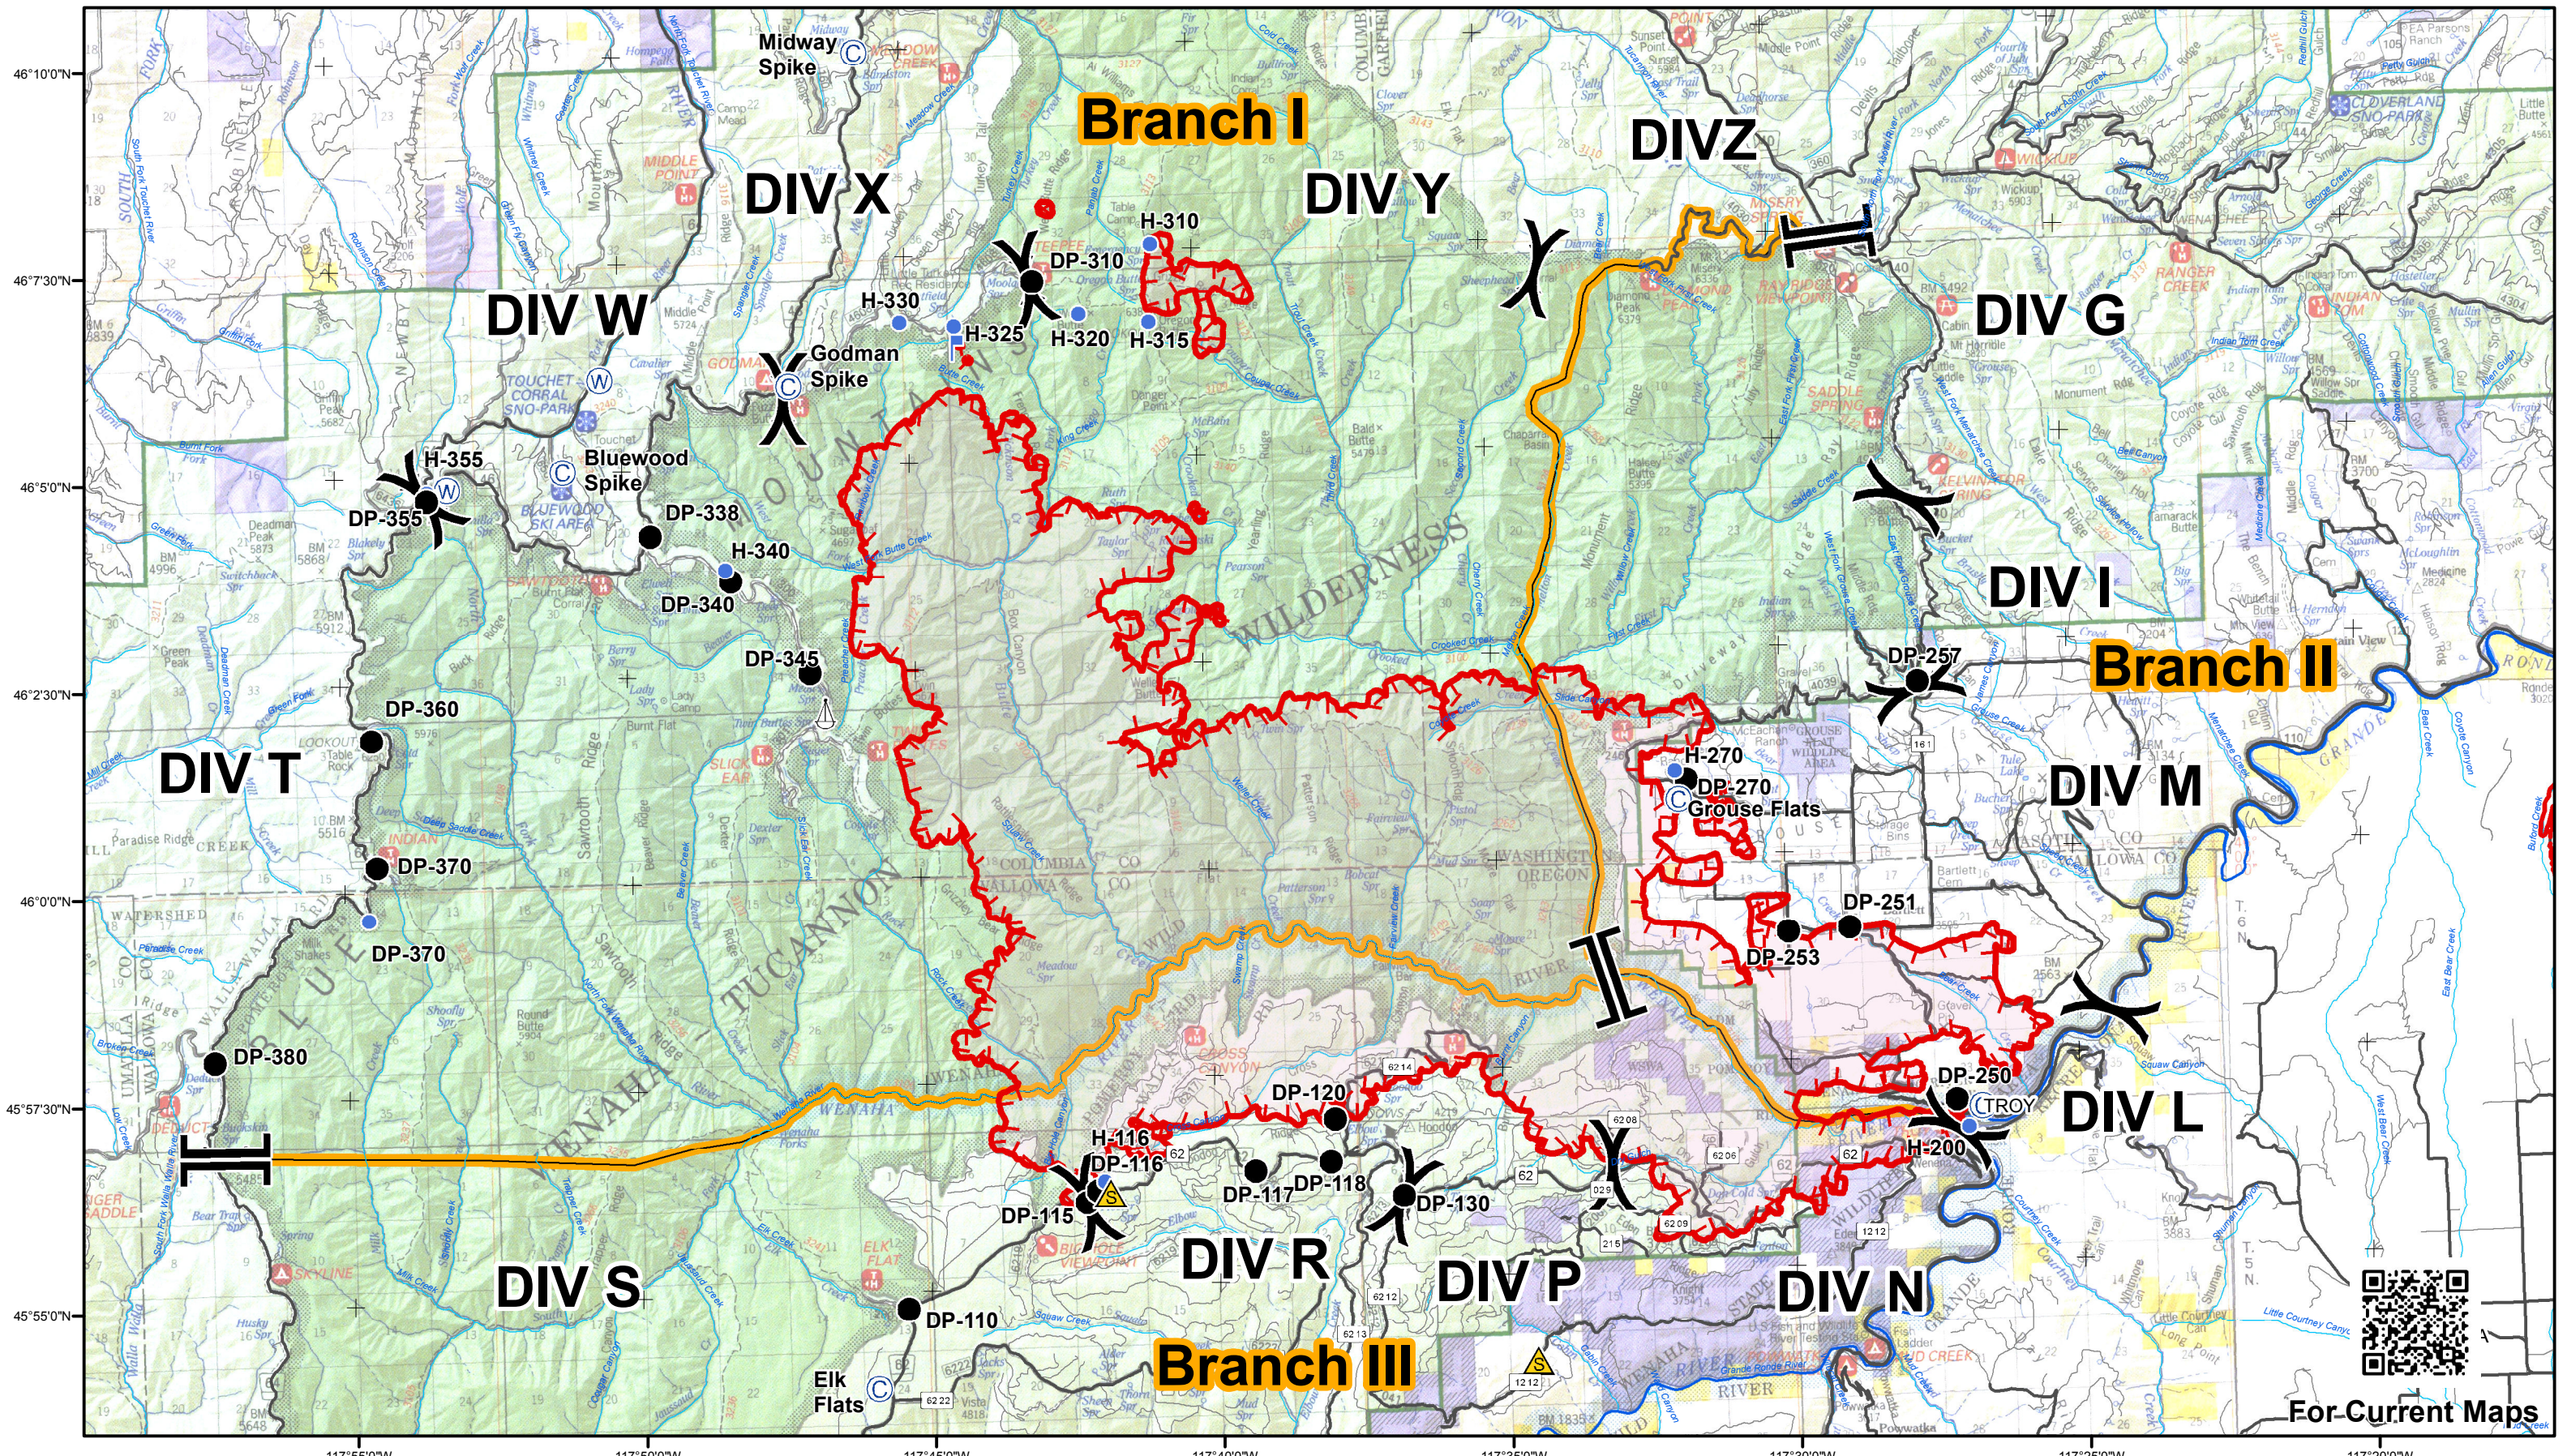

Grizzly Bear Complex Briefing

8-24-2015 0600

-  Uncontrolled Fire Edge
-  Branch Lines
-  Water
-  Camp
-  Helispot
-  Drop Point
-  Lookout
-  Safety Zone
-  Drop Point
-  Sling Site
-  Water Source
-  Division
-  Branch

IR Perimeter: 54,914 Acres
8/22/2015 2230

For Current Maps