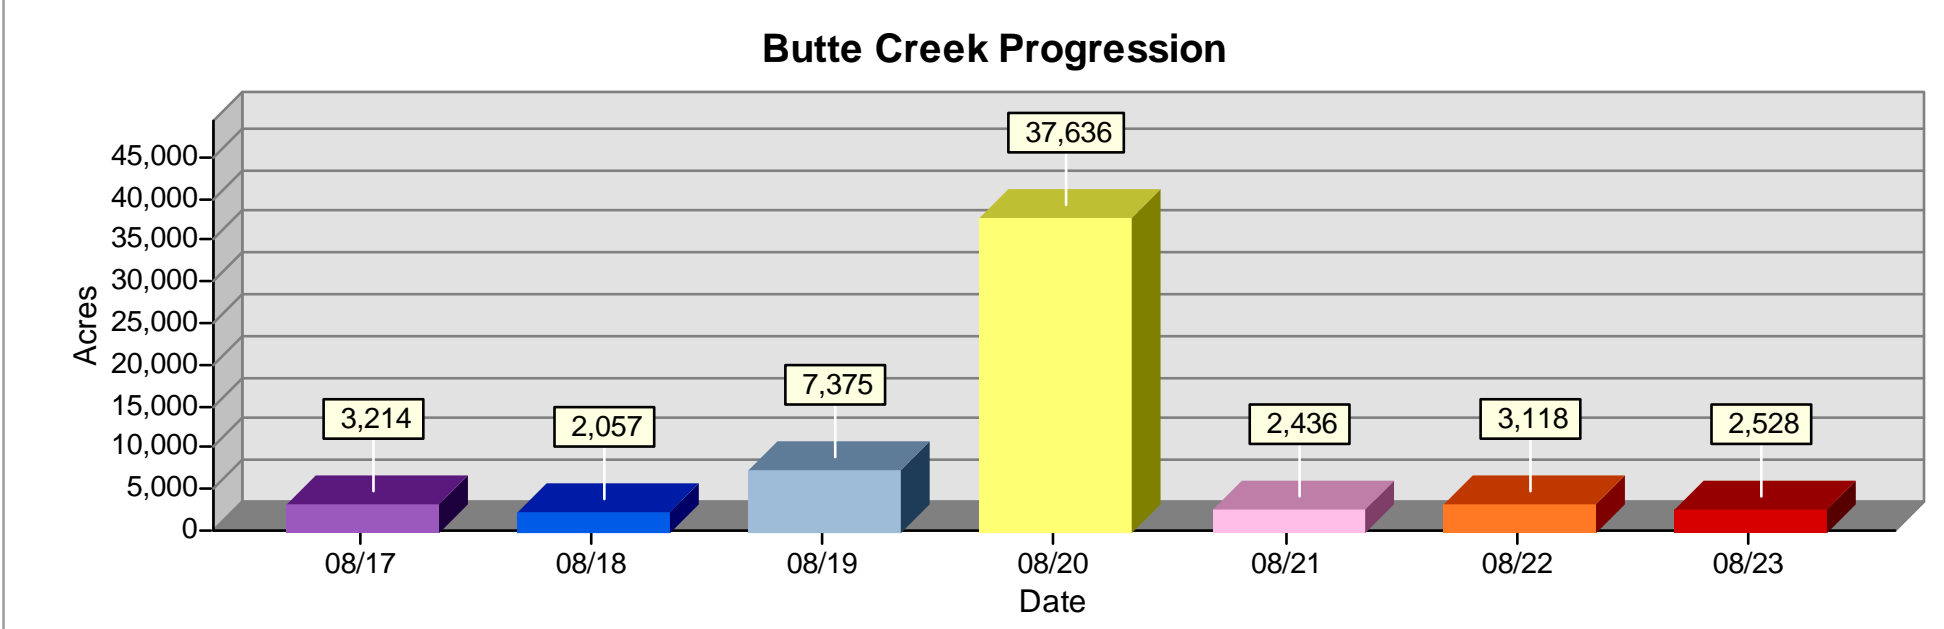

# Grizzly Bear Complex Progression Map

OR-UMF-000947

**Total Acres by Fire**  
 Duck: 0.5  
 Goose: 0.5  
 West Butte: 11  
 Bear Ridge: 527  
 Butte Creek: 58,261

Butte Creek - UMF 945 - P6J1RJ  
 Bear Ridge - UMF 935 - P6J1RM  
 West Butte - UMF 946 - P6J1RS  
 Duck - UMF 919 - P6J1RB  
 Goose - UMF 914 - P6J1RA