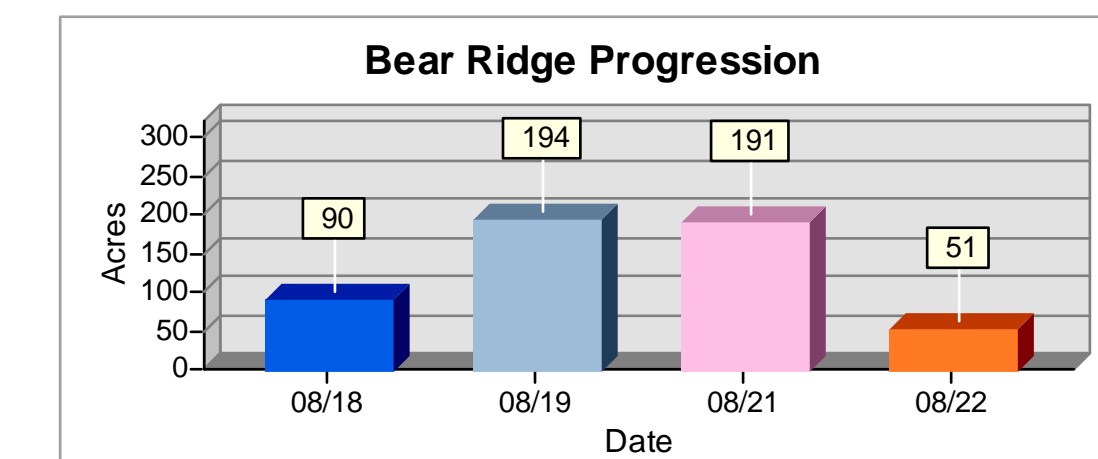

# Grizzly Bear Complex Progression Map

OR-UMF-000947

**Total Acres by Fire**  
 Duck: 0.5  
 Goose: 0.5  
 West Butte: 11  
 Bear Ridge: 527  
 Butte Creek: 58,261

Butte Creek - UMF 945 - P6J1RJ  
 Bear Ridge - UMF 935 - P6J1RM  
 West Butte - UMF 946 - P6J1RS  
 Duck - UMF 919 - P6J1RB  
 Goose - UMF 914 - P6J1RA