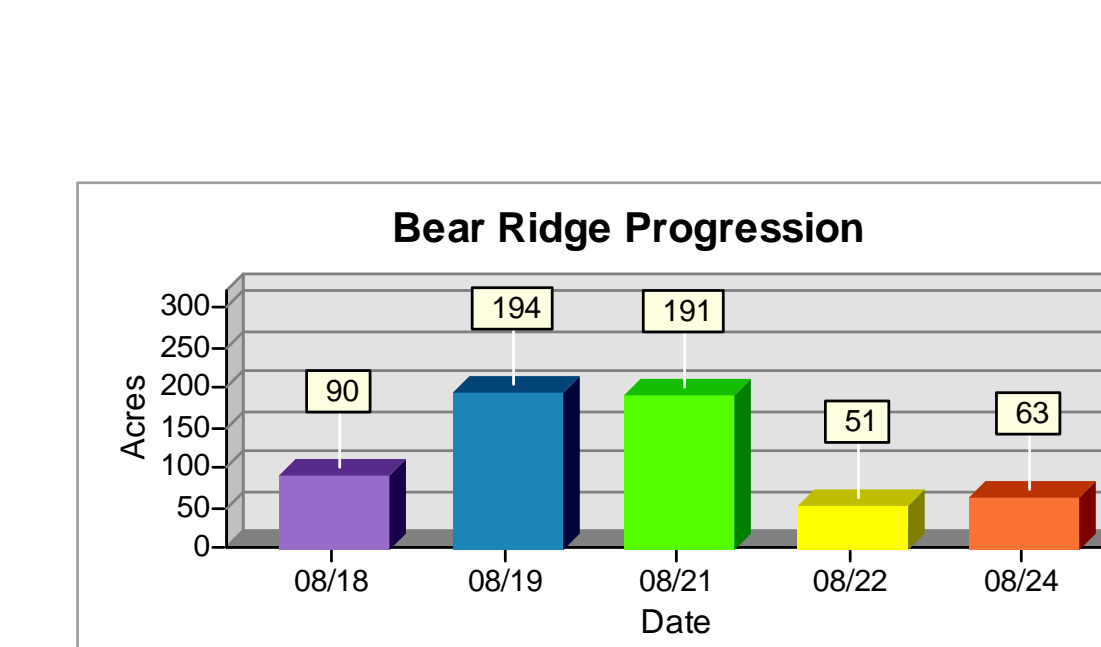

Grizzly Bear Complex Progression Map

OR-UMF-000947

⚡ Grizzly Bear Complex Start Points

Total Acres by Fire

Duck: 0.5
 Goose: 0.5
 Green Ridge: 4
 West Butte: 11
 Bear Ridge: 527
 Butte Creek: 58,261

Butte Creek - UMF 945 - P6J1RJ
 Bear Ridge - UMF 935 - P6J1RM
 West Butte - UMF 946 - P6J1RS
 Duck - UMF 919 - P6J1RB
 Goose - UMF 914 - P6J1RA