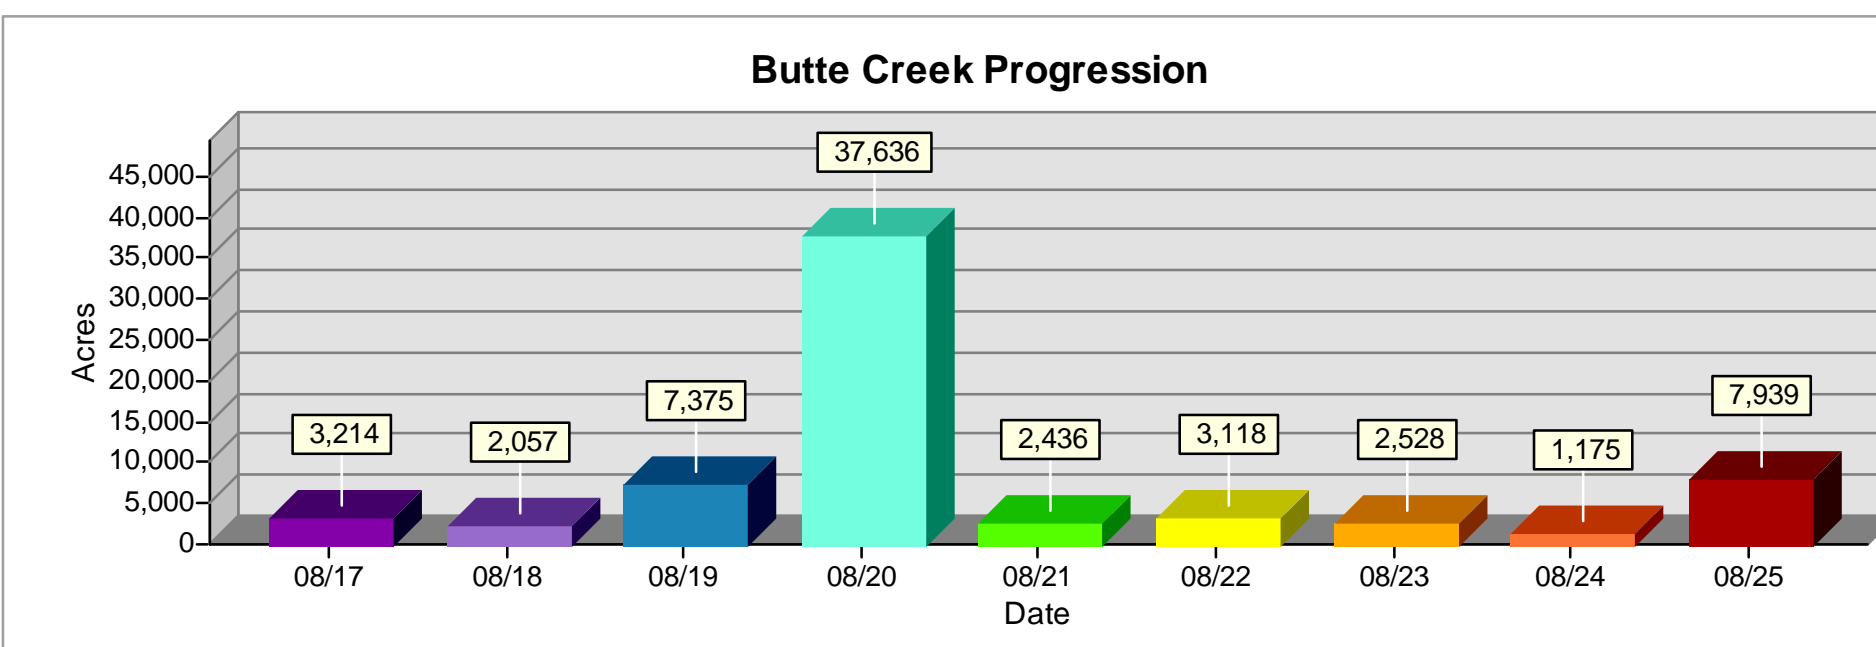

Grizzly Bear Complex Progression Map

OR-UMF-000947

⚡ Grizzly Bear Complex Start Points

Total Acres by Fire

Duck: 0.5
 Goose: 0.5
 Green Ridge: 4
 West Butte: 11
 Bear Ridge: 527
 Butte Creek: 58,261

Butte Creek - UMF 945 - P6J1RJ
 Bear Ridge - UMF 935 - P6J1RM
 West Butte - UMF 946 - P6J1RS
 Duck - UMF 919 - P6J1RB
 Goose - UMF 914 - P6J1RA