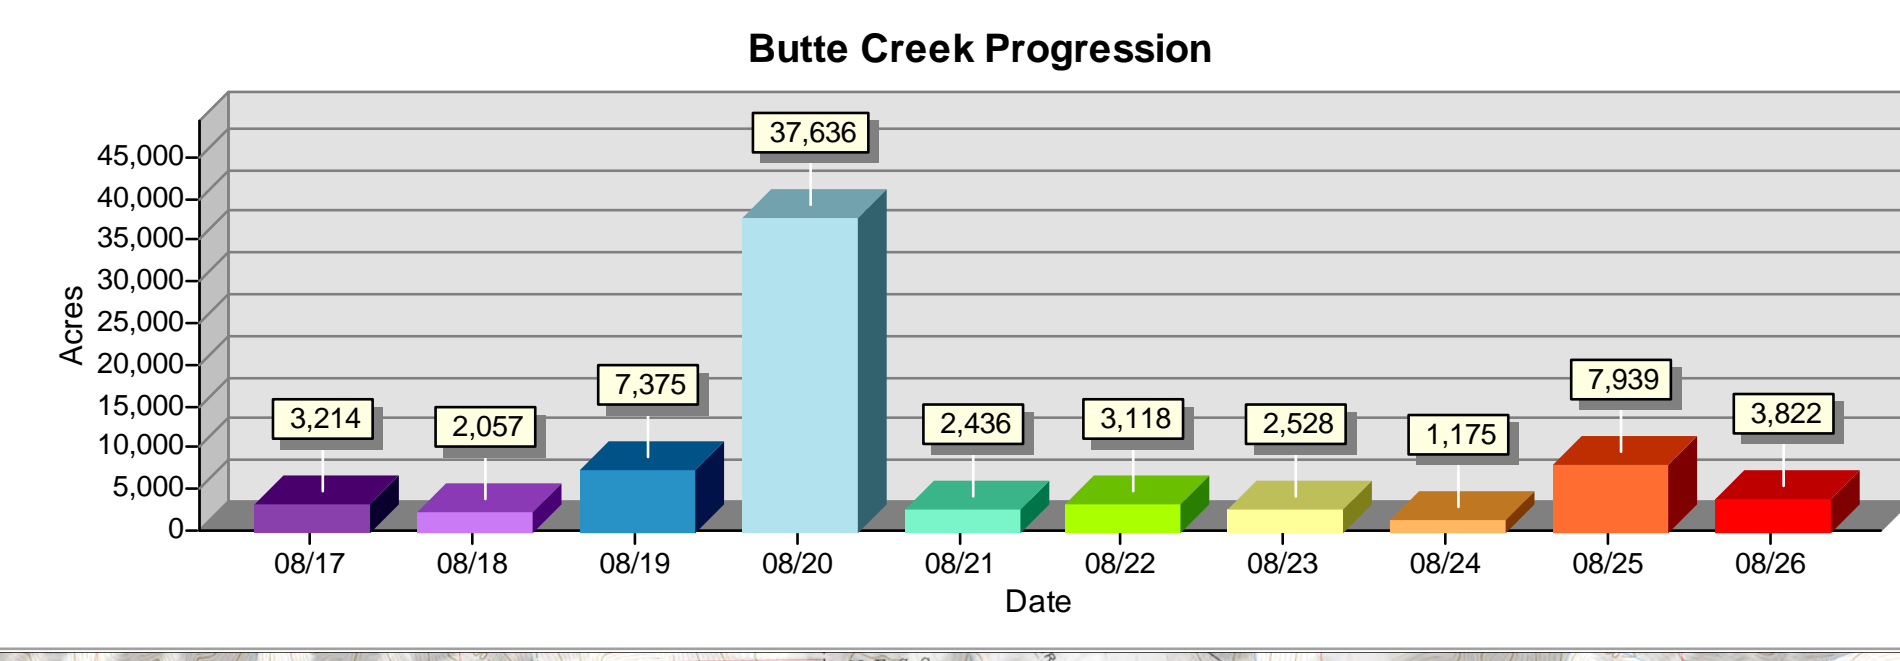

Grizzly Bear Complex Progression Map

OR-UMF-000947

 Grizzly Bear Complex Start Points

Total Acres by Fire

Duck: 0.5
 Goose: 0.5
 Green Ridge: 4
 West Butte: 11
 Bear Ridge: 833
 Butte Creek: 71,300

Butte Creek - UMF 945 - P6J1RJ
 Bear Ridge - UMF 935 - P6J1RM
 West Butte - UMF 946 - P6J1RS
 Duck - UMF 919 - P6J1RB
 Goose - UMF 914 - P6J1RA