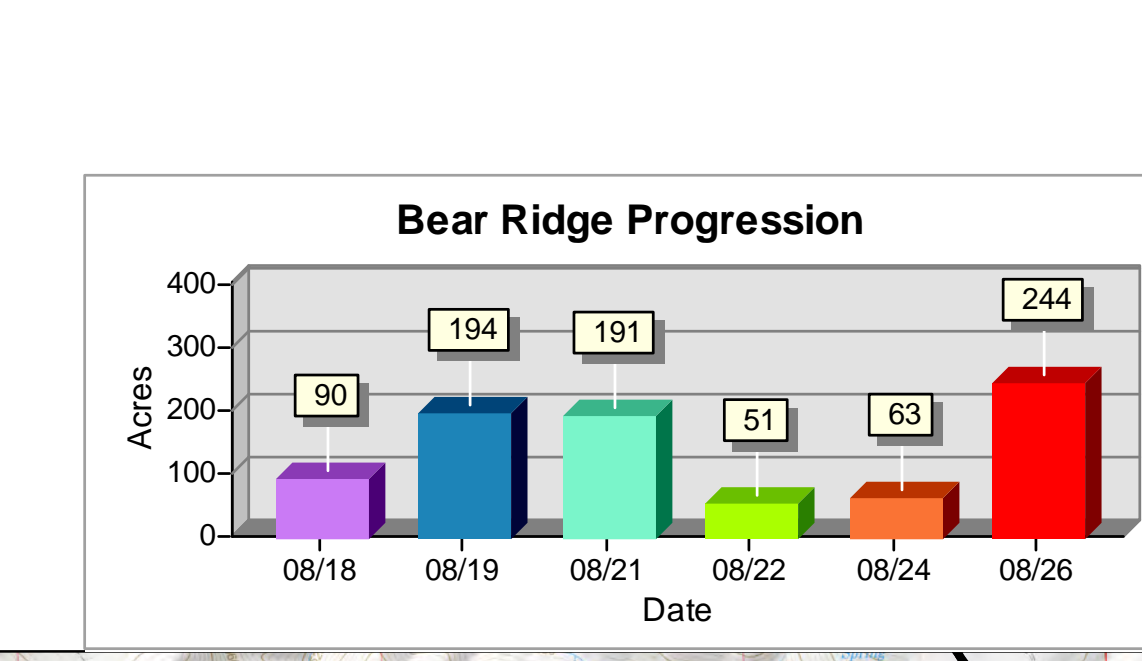

Grizzly Bear Complex Progression Map

OR-UMF-000947

 Grizzly Bear Complex Start Points

Total Acres by Fire

Duck: 0.5
 Goose: 0.5
 Green Ridge: 4
 West Butte: 11
 Bear Ridge: 833
 Butte Creek: 71,300

Butte Creek - UMF 945 - P6J1RJ
 Bear Ridge - UMF 935 - P6J1RM
 West Butte - UMF 946 - P6J1RS
 Duck - UMF 919 - P6J1RB
 Goose - UMF 914 - P6J1RA