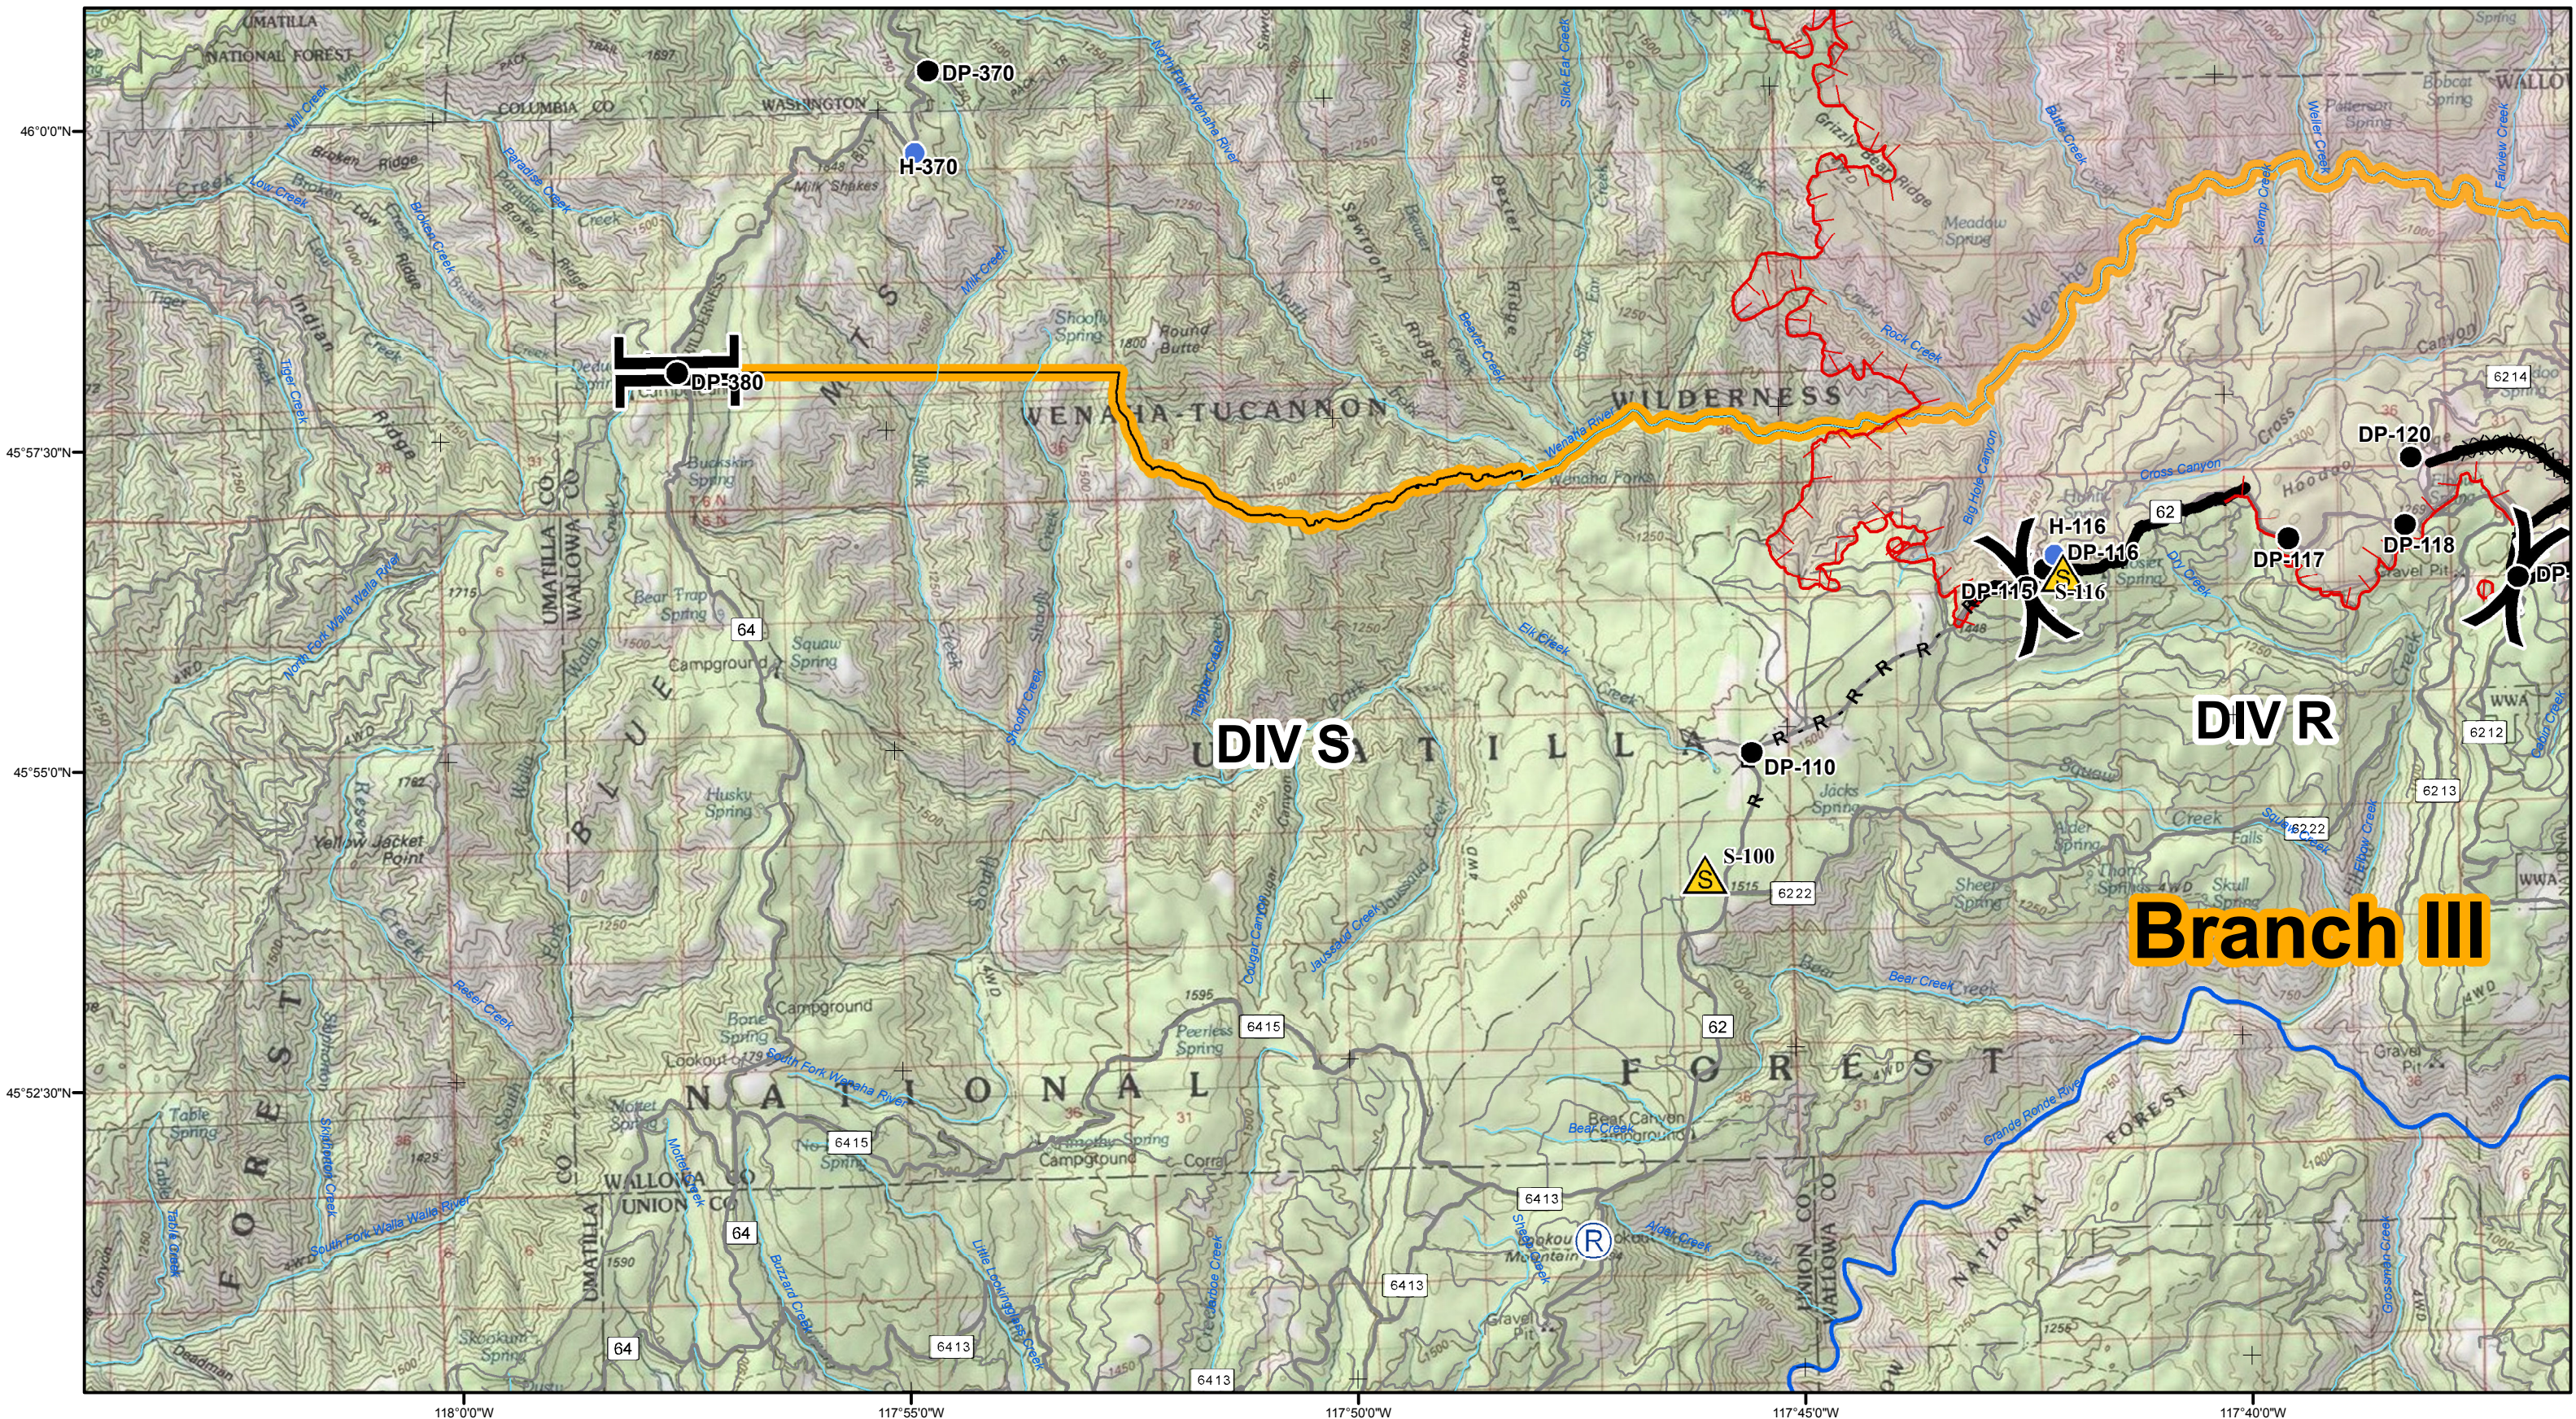

Grizzly Bear Complex
 OR-UMF-000947
 IAP Map - Branch III
 Division S
 8-29-2015 0600

- └─┘ Uncontrolled Fire Edge
- Completed Dozer Line
- R - R Road as Completed Line
- Branch Lines
- Water
- Drop Point
- Helispot
- Ⓡ Repeater
- ⚠ Safety Zone
- ✕ Division
- || Branch

Branch III