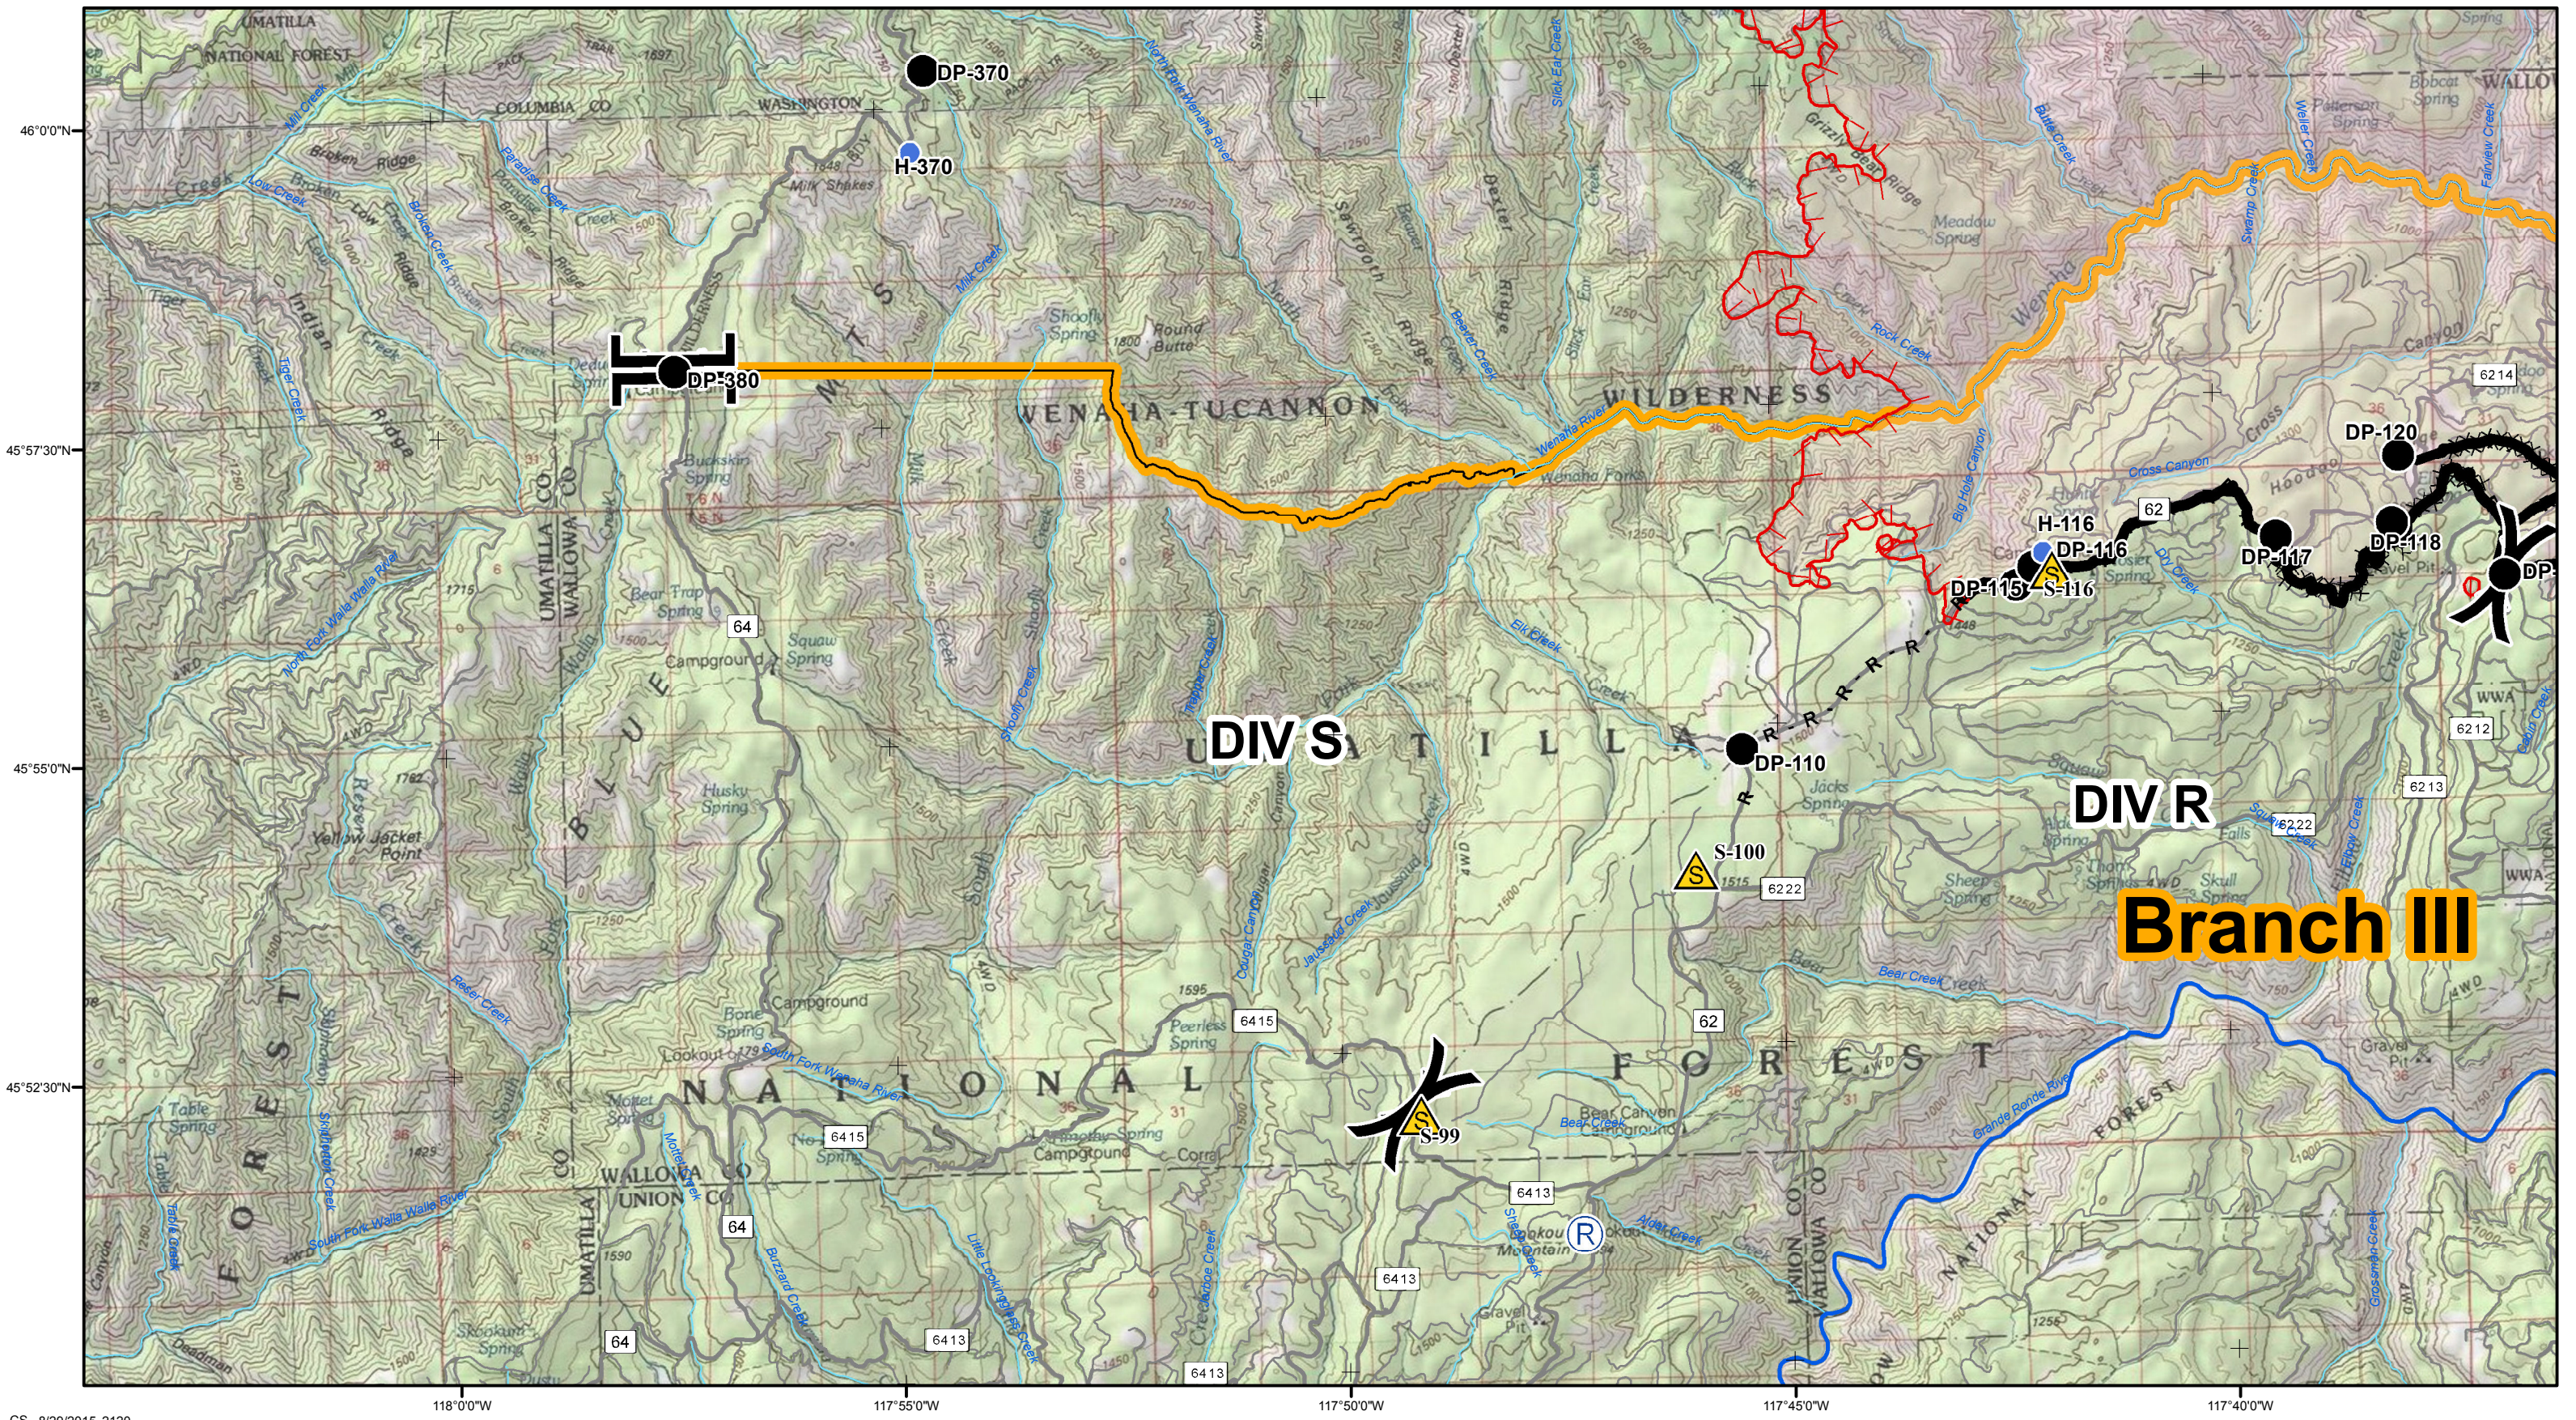

Grizzly Bear Complex
 OR-UMF-000947
 IAP Map - Branch III
 Division S
 8-30-2015 0600

- └─┘ Uncontrolled Fire Edge
- Completed Line
- Branch Lines
- Water
- Completed Dozer Line
- R - R Road as Completed Line
- Drop Point
- Helispot
- R Repeater
- S Safety Zone
- S Safety Zone
- Division
- Branch

Branch III