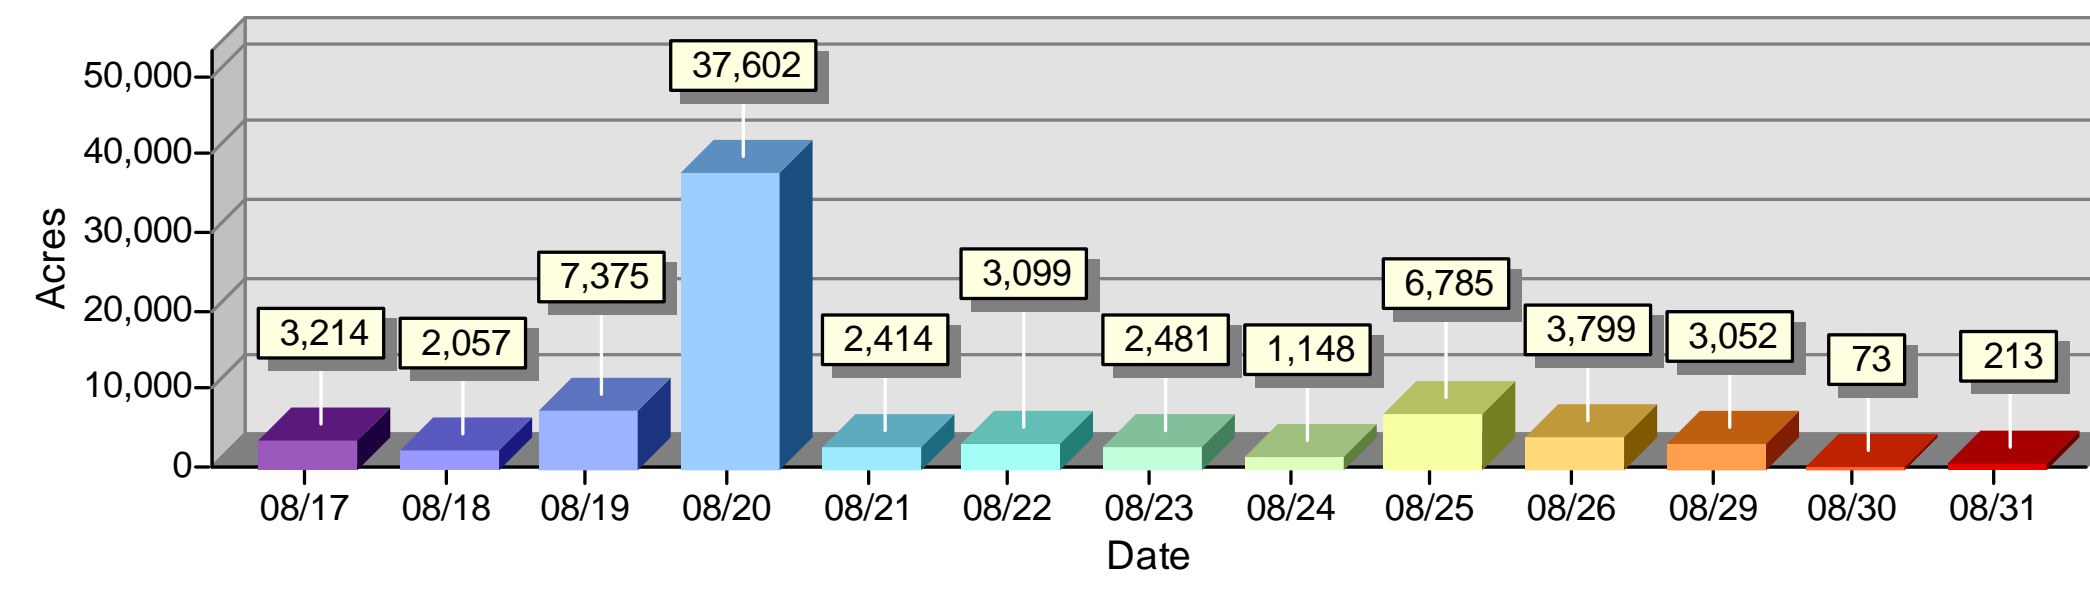

# Grizzly Bear Complex Progression Map

Updated on: Sept. 1, 2015

⚡ Grizzly Bear Complex Start Points

## Total Acres by Fire

Duck: 0.3  
 Goose: 0.3  
 Green Ridge: 4  
 West Butte: 3  
 Bear Ridge: 1,036  
 Butte Creek: 73,309

Butte Creek Progression

Bear Ridge Progression