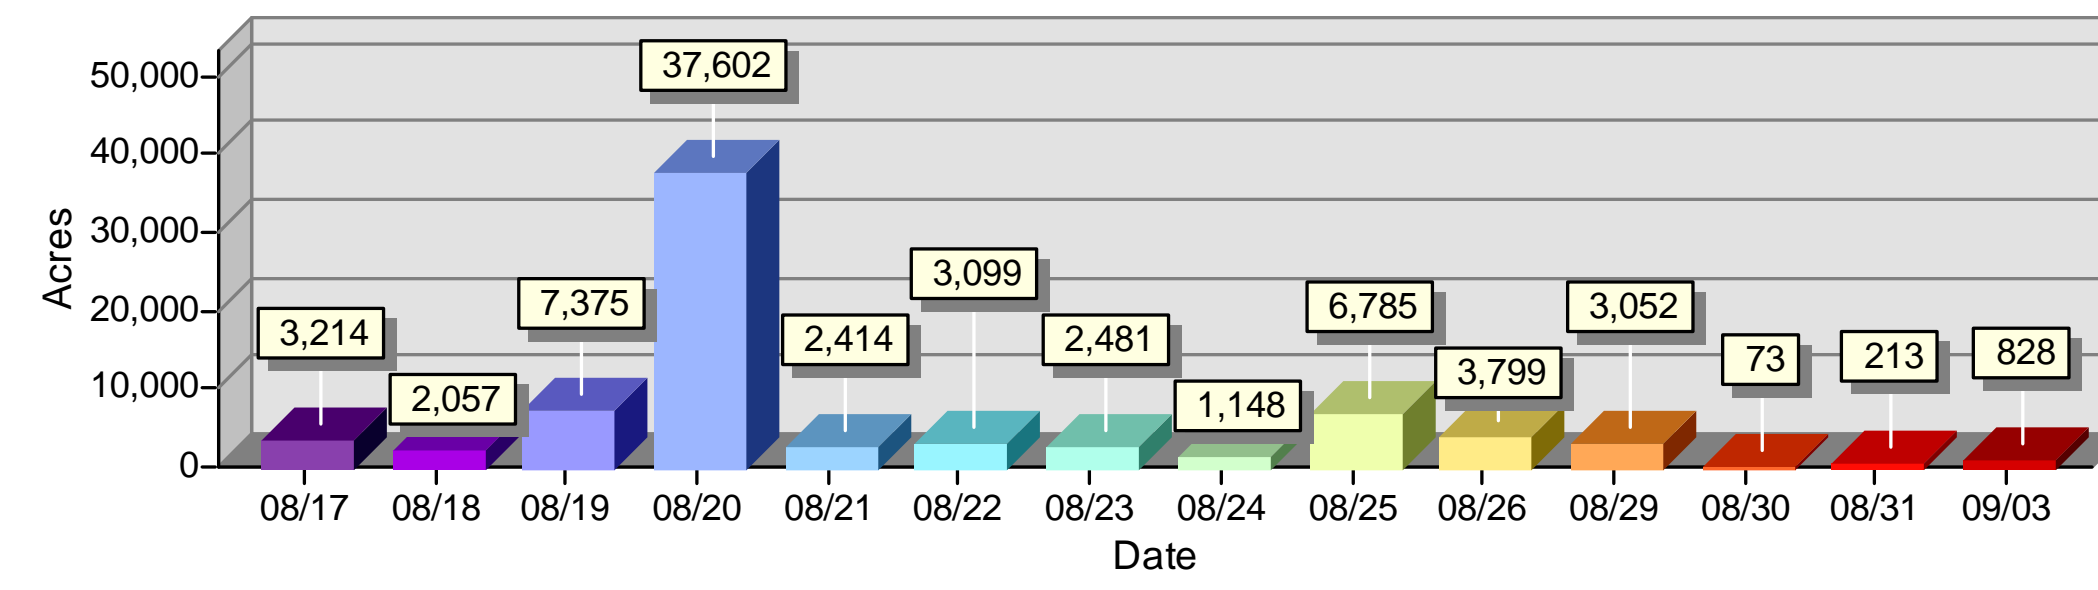

# Grizzly Bear Complex Progression Map

Updated on: Sept. 4, 2015

⚡ Grizzly Bear Complex Start Points

## Total Acres by Fire

Duck: 0.3  
 Goose: 0.3  
 Green Ridge: 4  
 West Butte: 3  
 Bear Ridge: 1,122  
 Butte Creek: 74,140

Butte Creek Progression

Bear Ridge Progression