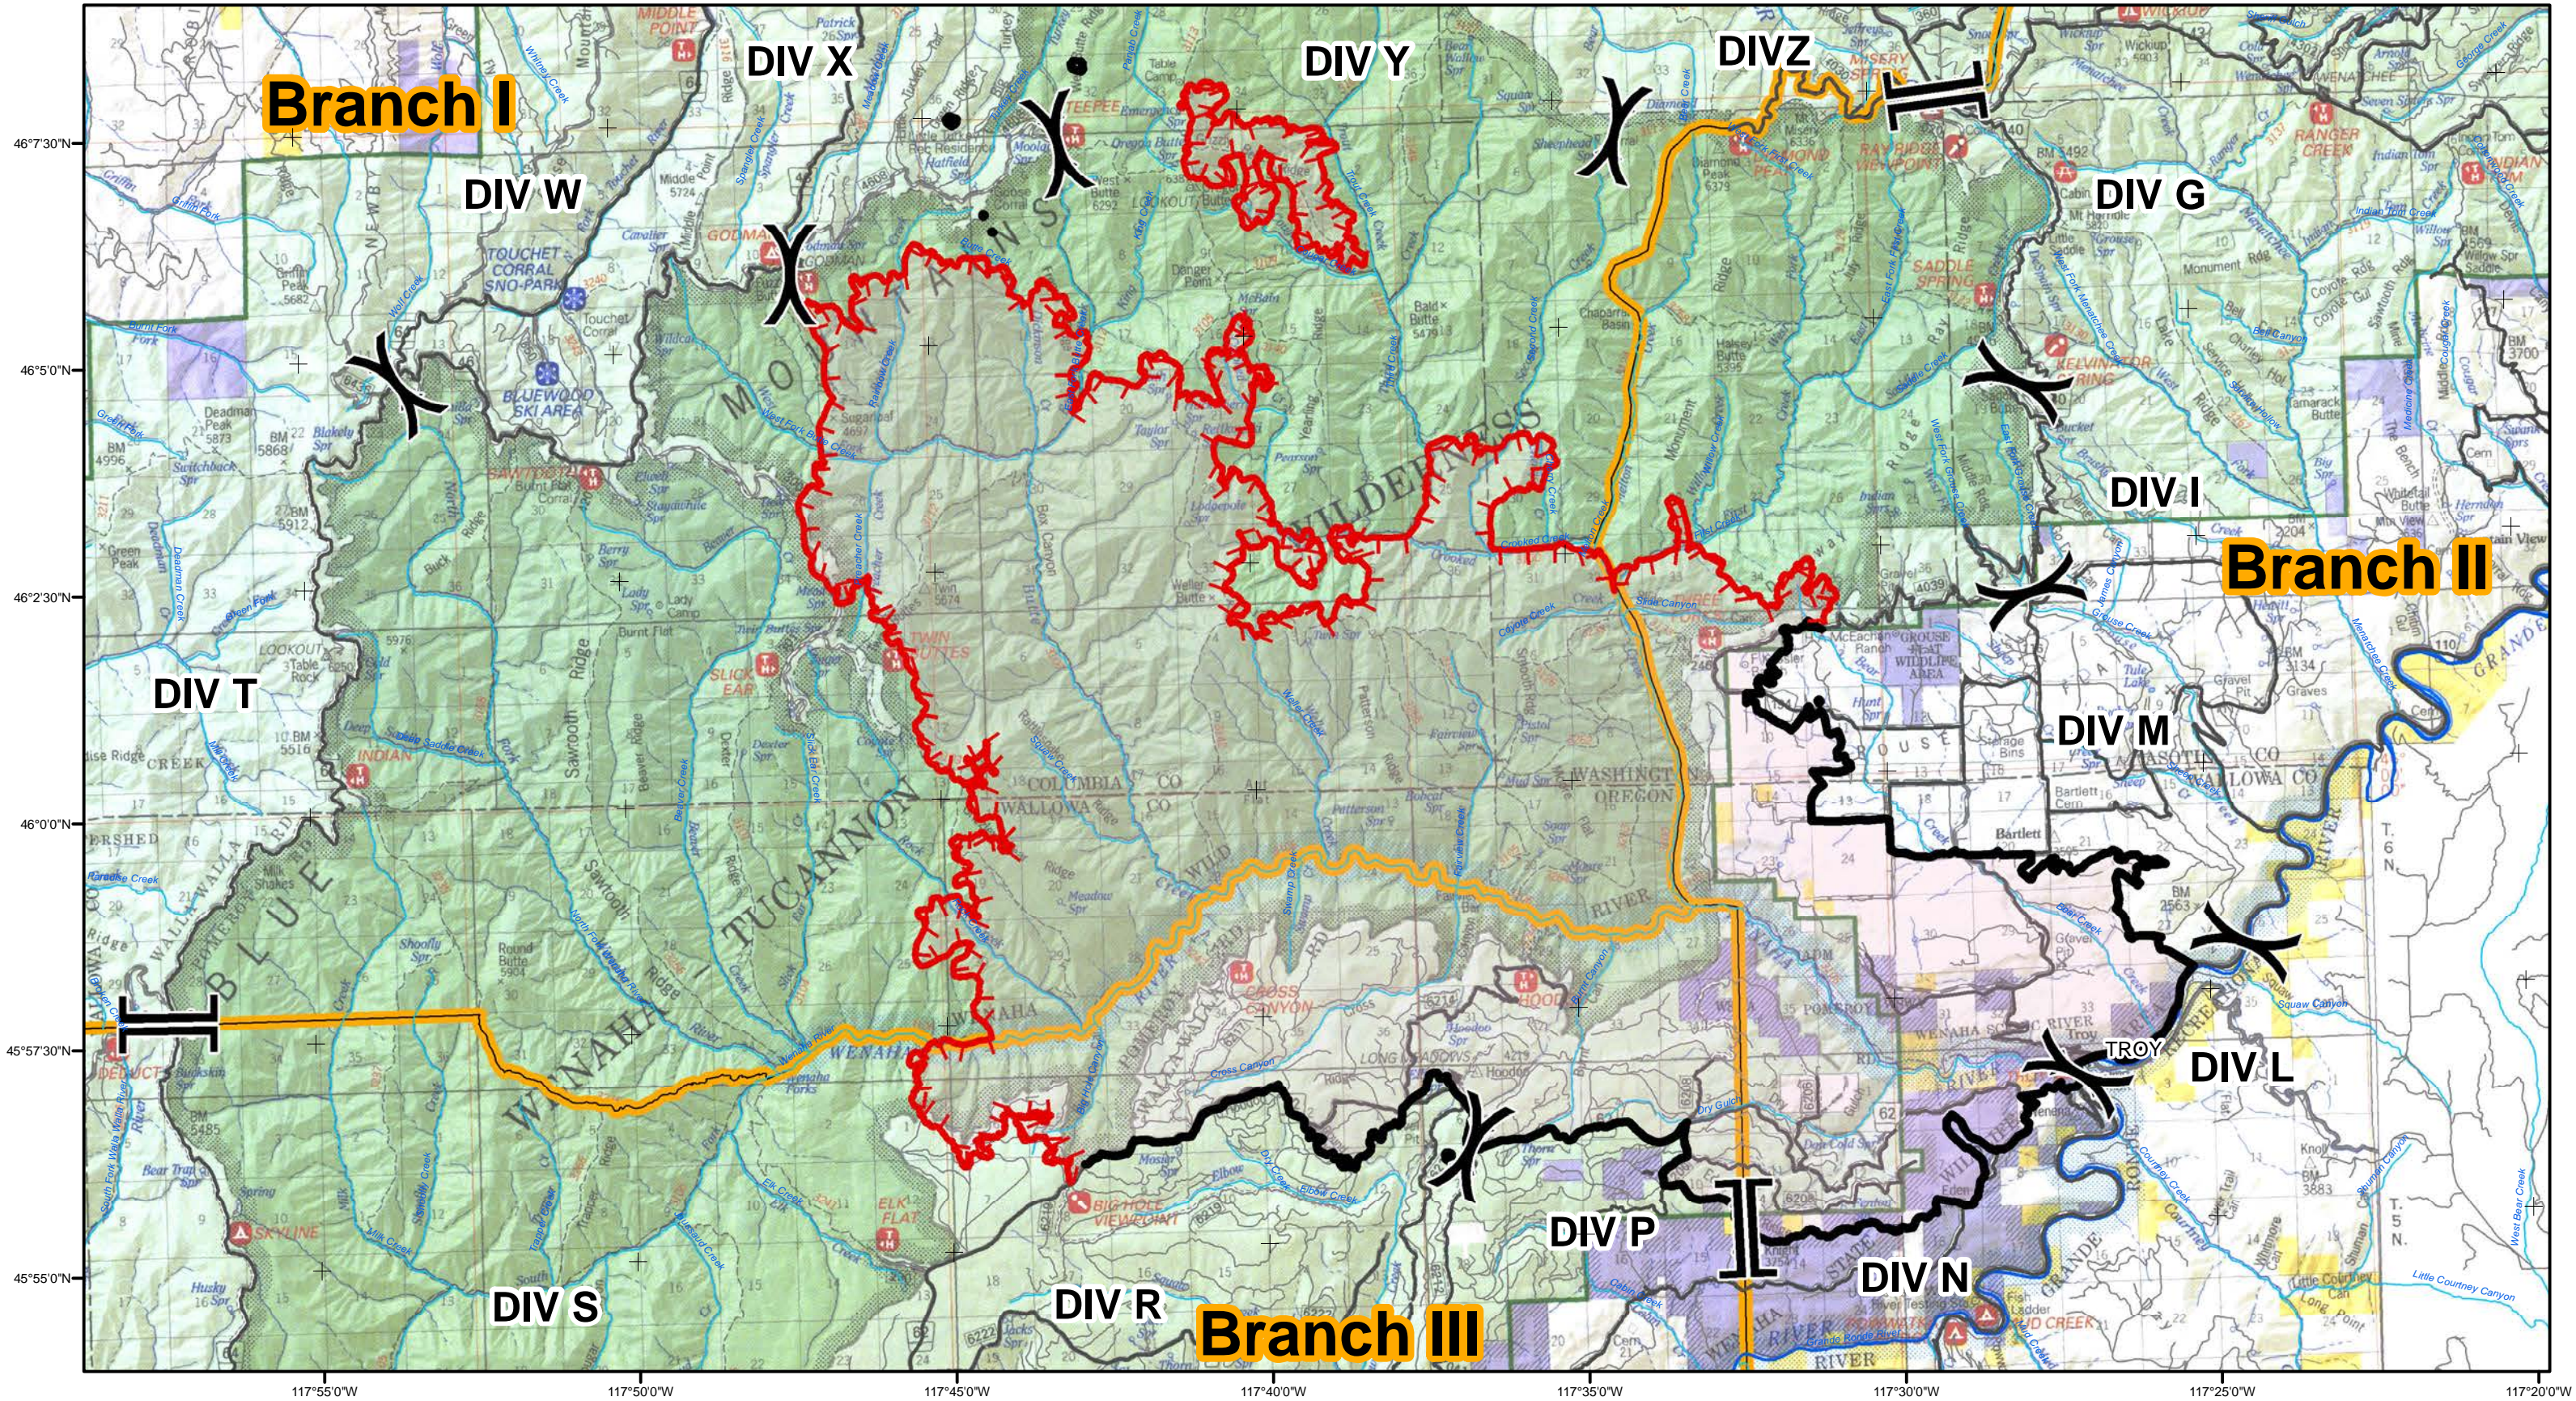

Grizzly Bear Complex  
PIO Map  
9-5-2015 0900

- Uncontrolled Fire Edge
- Completed Line
- Branch Lines
- Water
- Division
- Branch

Perimeter IR & Field Observation: 75,269 Acres  
IR Flown: 9/3/2015 2009

CS 9/5/2015 0753

**Branch I**

**Branch II**

**Branch III**