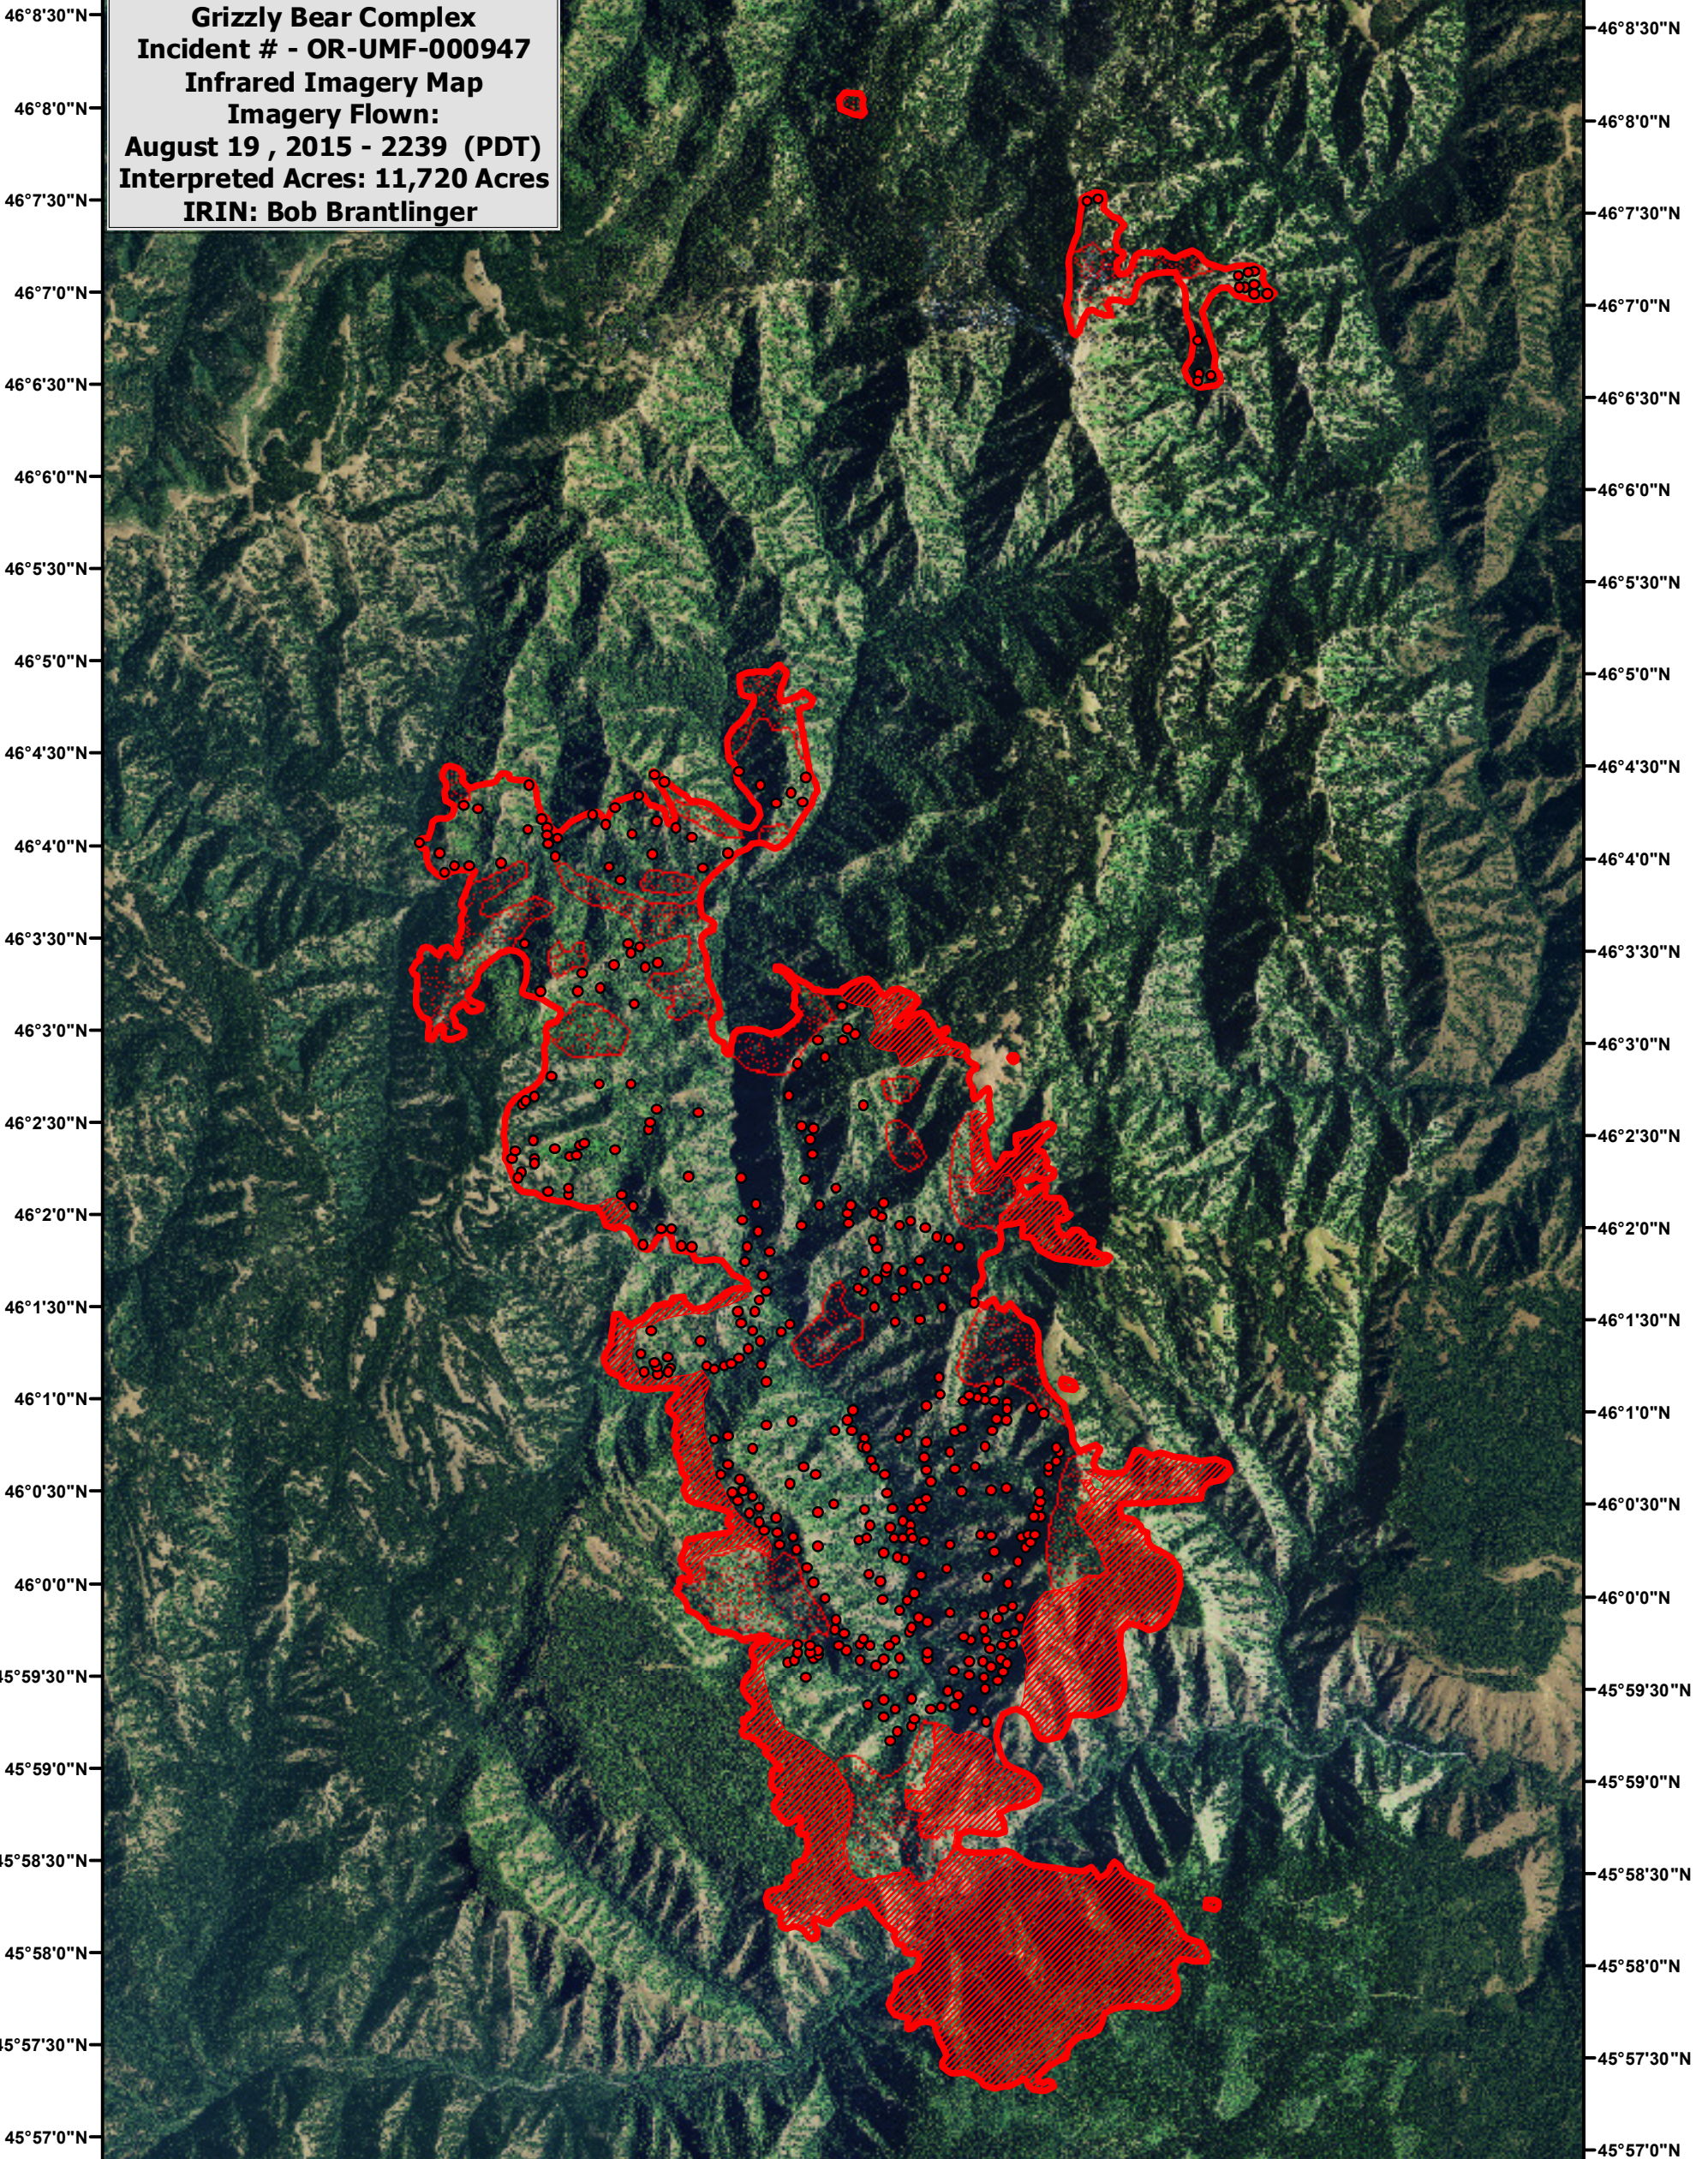

117°48'0"W 117°47'0"W 117°46'0"W 117°45'0"W 117°44'0"W 117°43'0"W 117°42'0"W 117°41'0"W 117°40'0"W 117°39'0"W 117°38'0"W 117°37'0"W

Legend

-  **Heat Perimeter**
-  **Intense Heat**
-  **Isolated Heat Source**
-  **Scattered Heat Source**