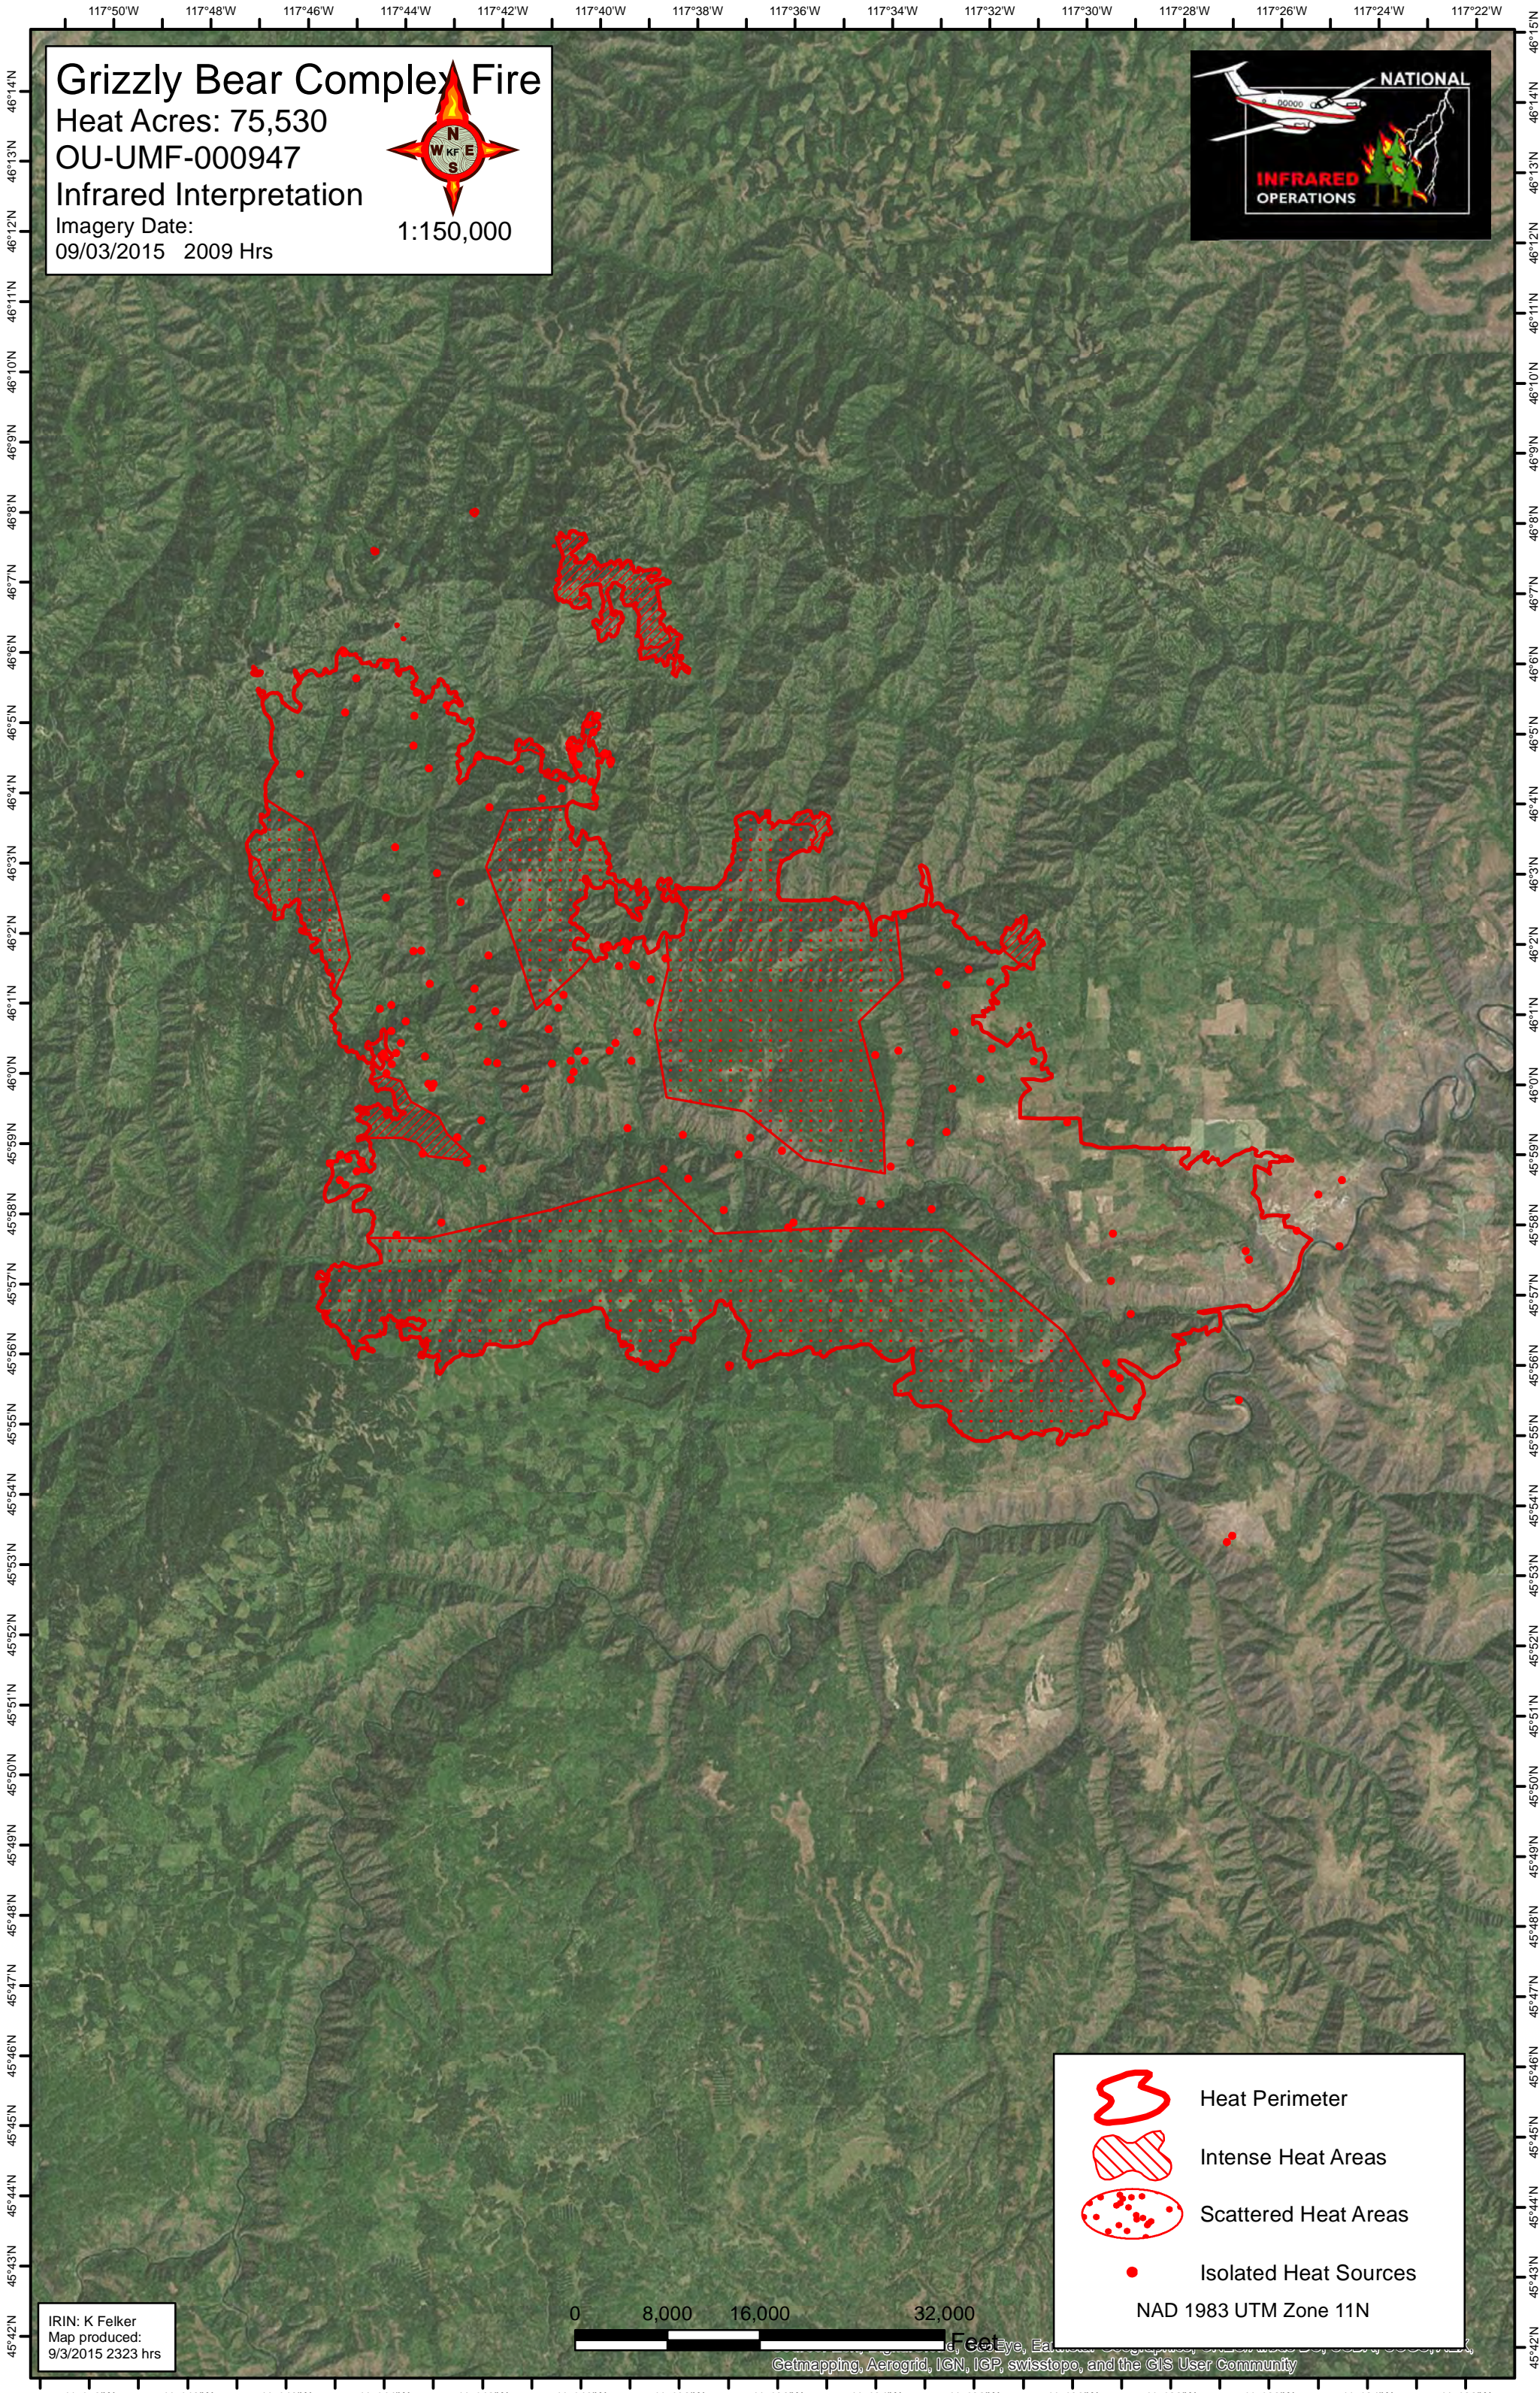

Grizzly Bear Complex Fire
Heat Acres: 75,530
OU-UMF-000947
Infrared Interpretation
Imagery Date:
09/03/2015 2009 Hrs

- Heat Perimeter
 - Intense Heat Areas
 - Scattered Heat Areas
 - Isolated Heat Sources
- NAD 1983 UTM Zone 11N

IRIN: K Felker
Map produced:
9/3/2015 2323 hrs