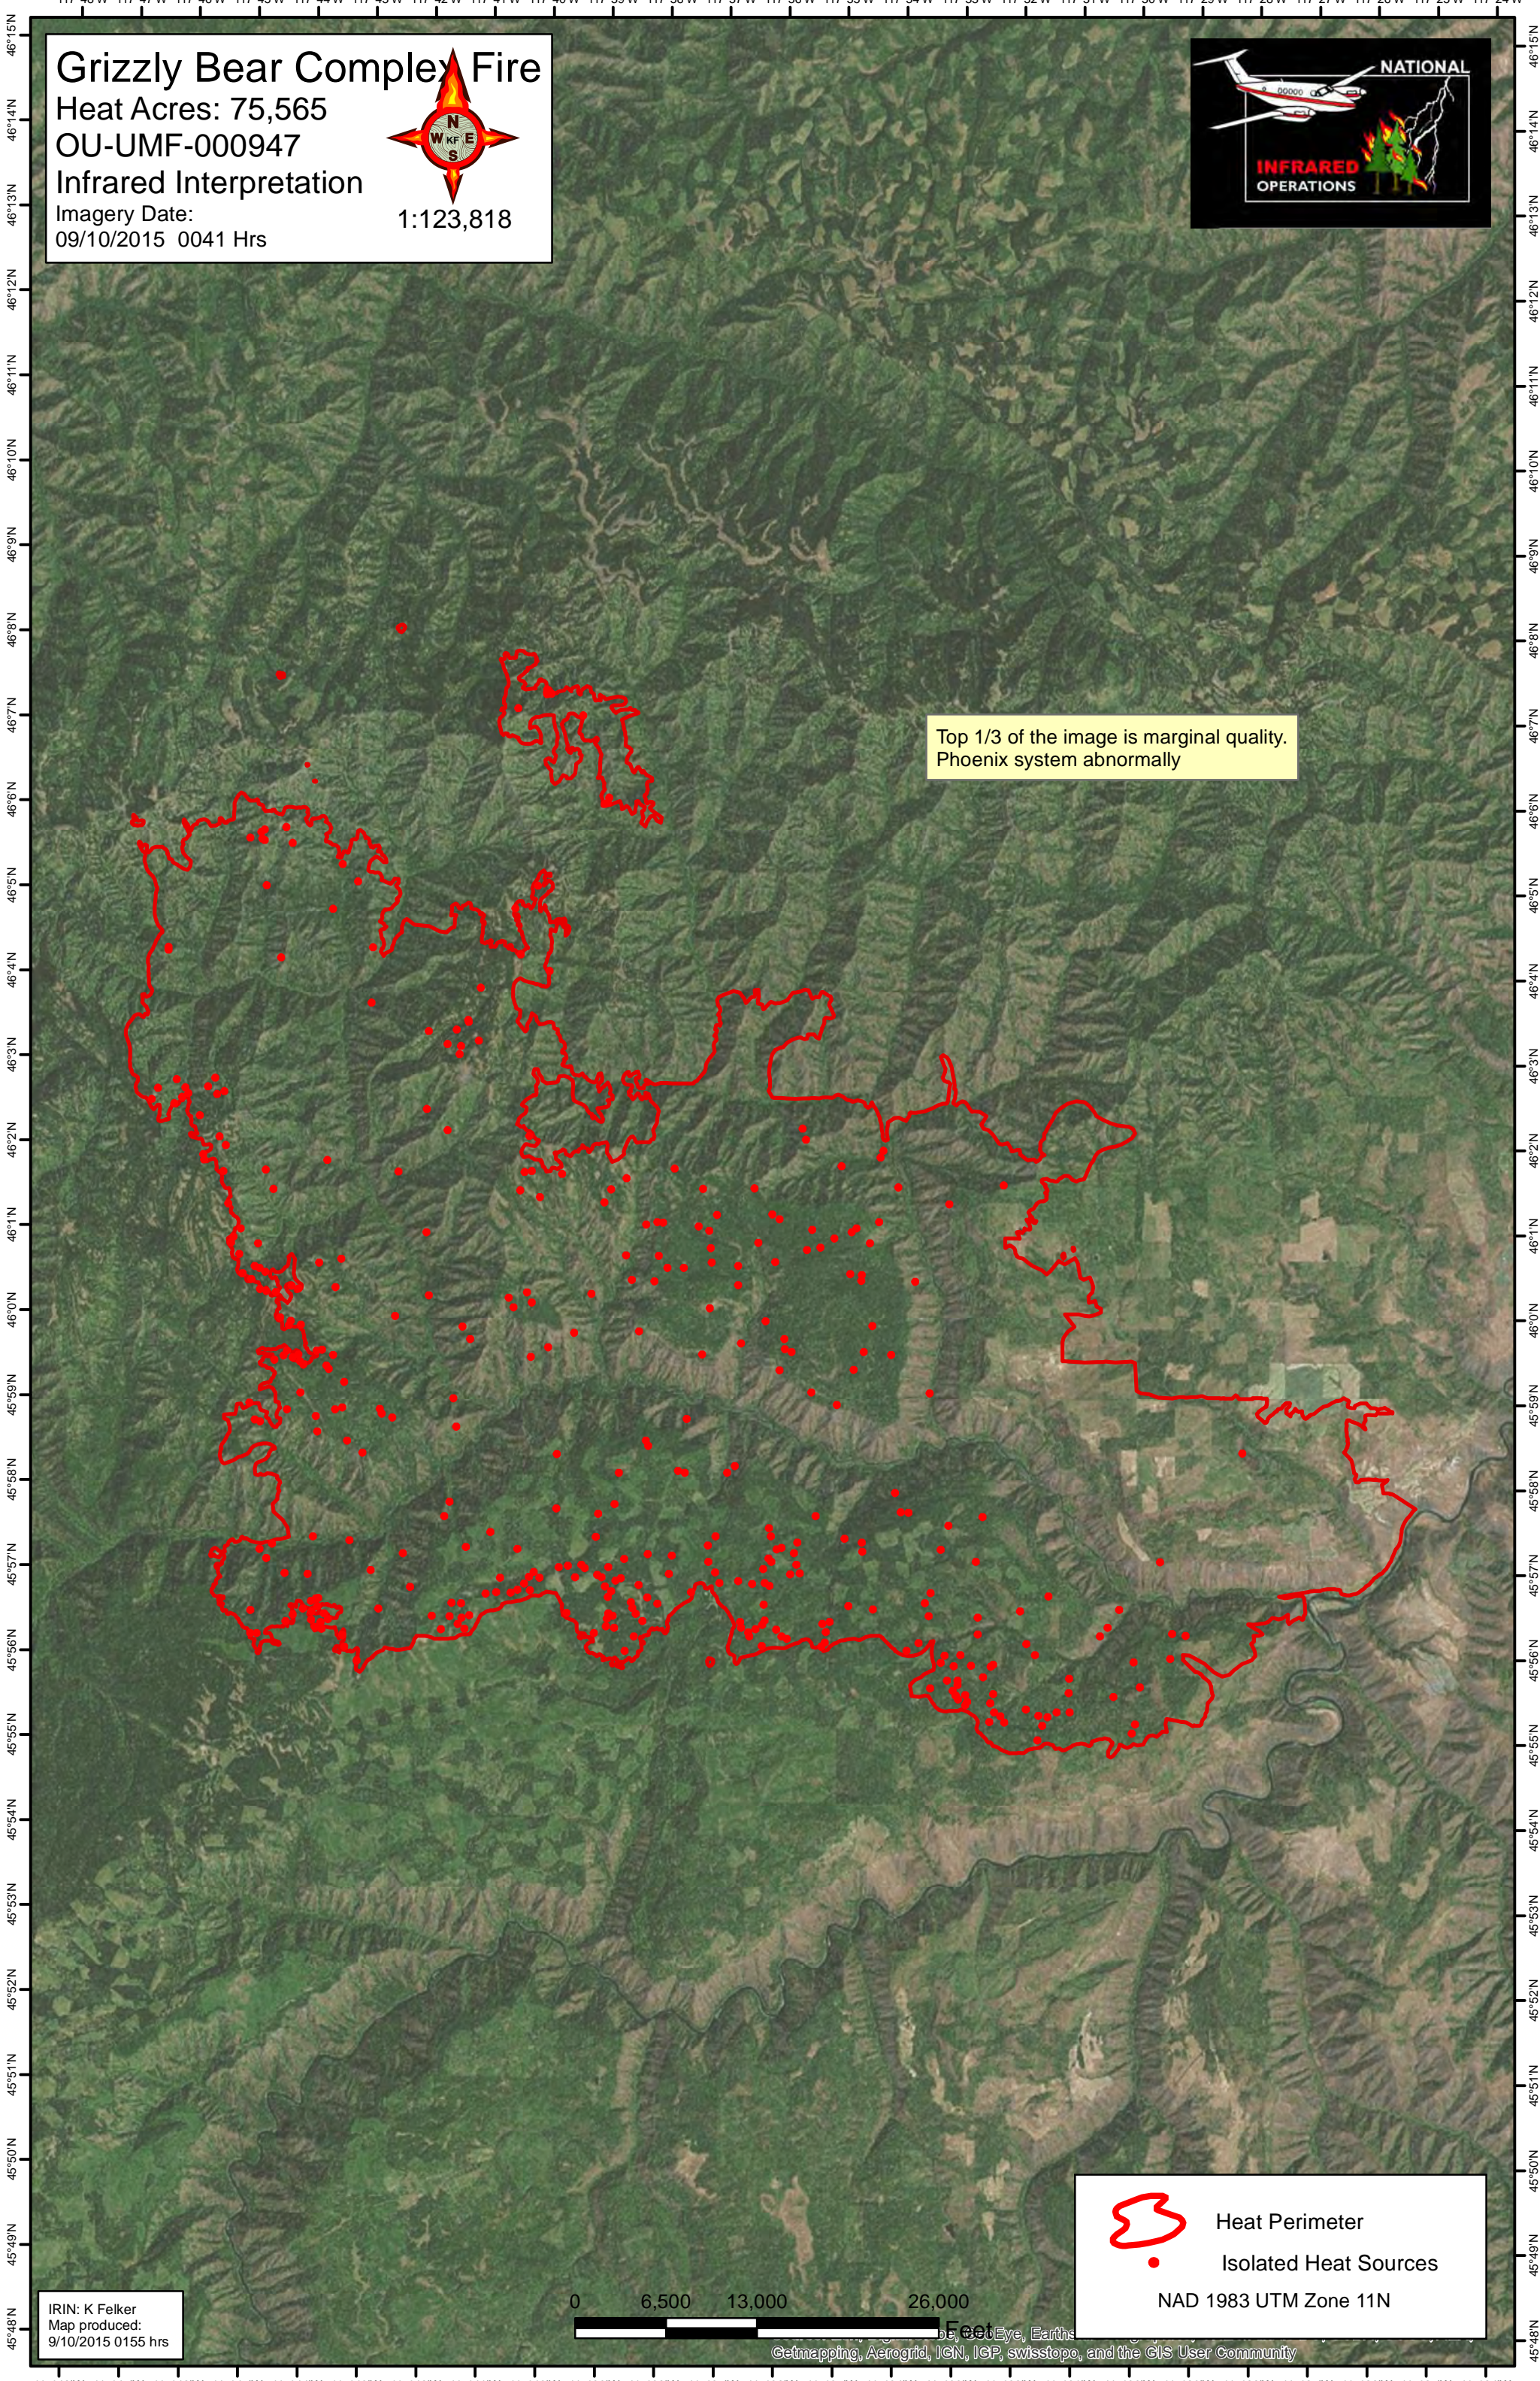

Grizzly Bear Complex Fire

Heat Acres: 75,565

OU-UMF-000947

Infrared Interpretation

Imagery Date:
09/10/2015 0041 Hrs

1:123,818

Top 1/3 of the image is marginal quality.
Phoenix system abnormally

IRIN: K Felker
Map produced:
9/10/2015 0155 hrs

0 6,500 13,000 26,000 Feet

-  Heat Perimeter
-  Isolated Heat Sources
- NAD 1983 UTM Zone 11N