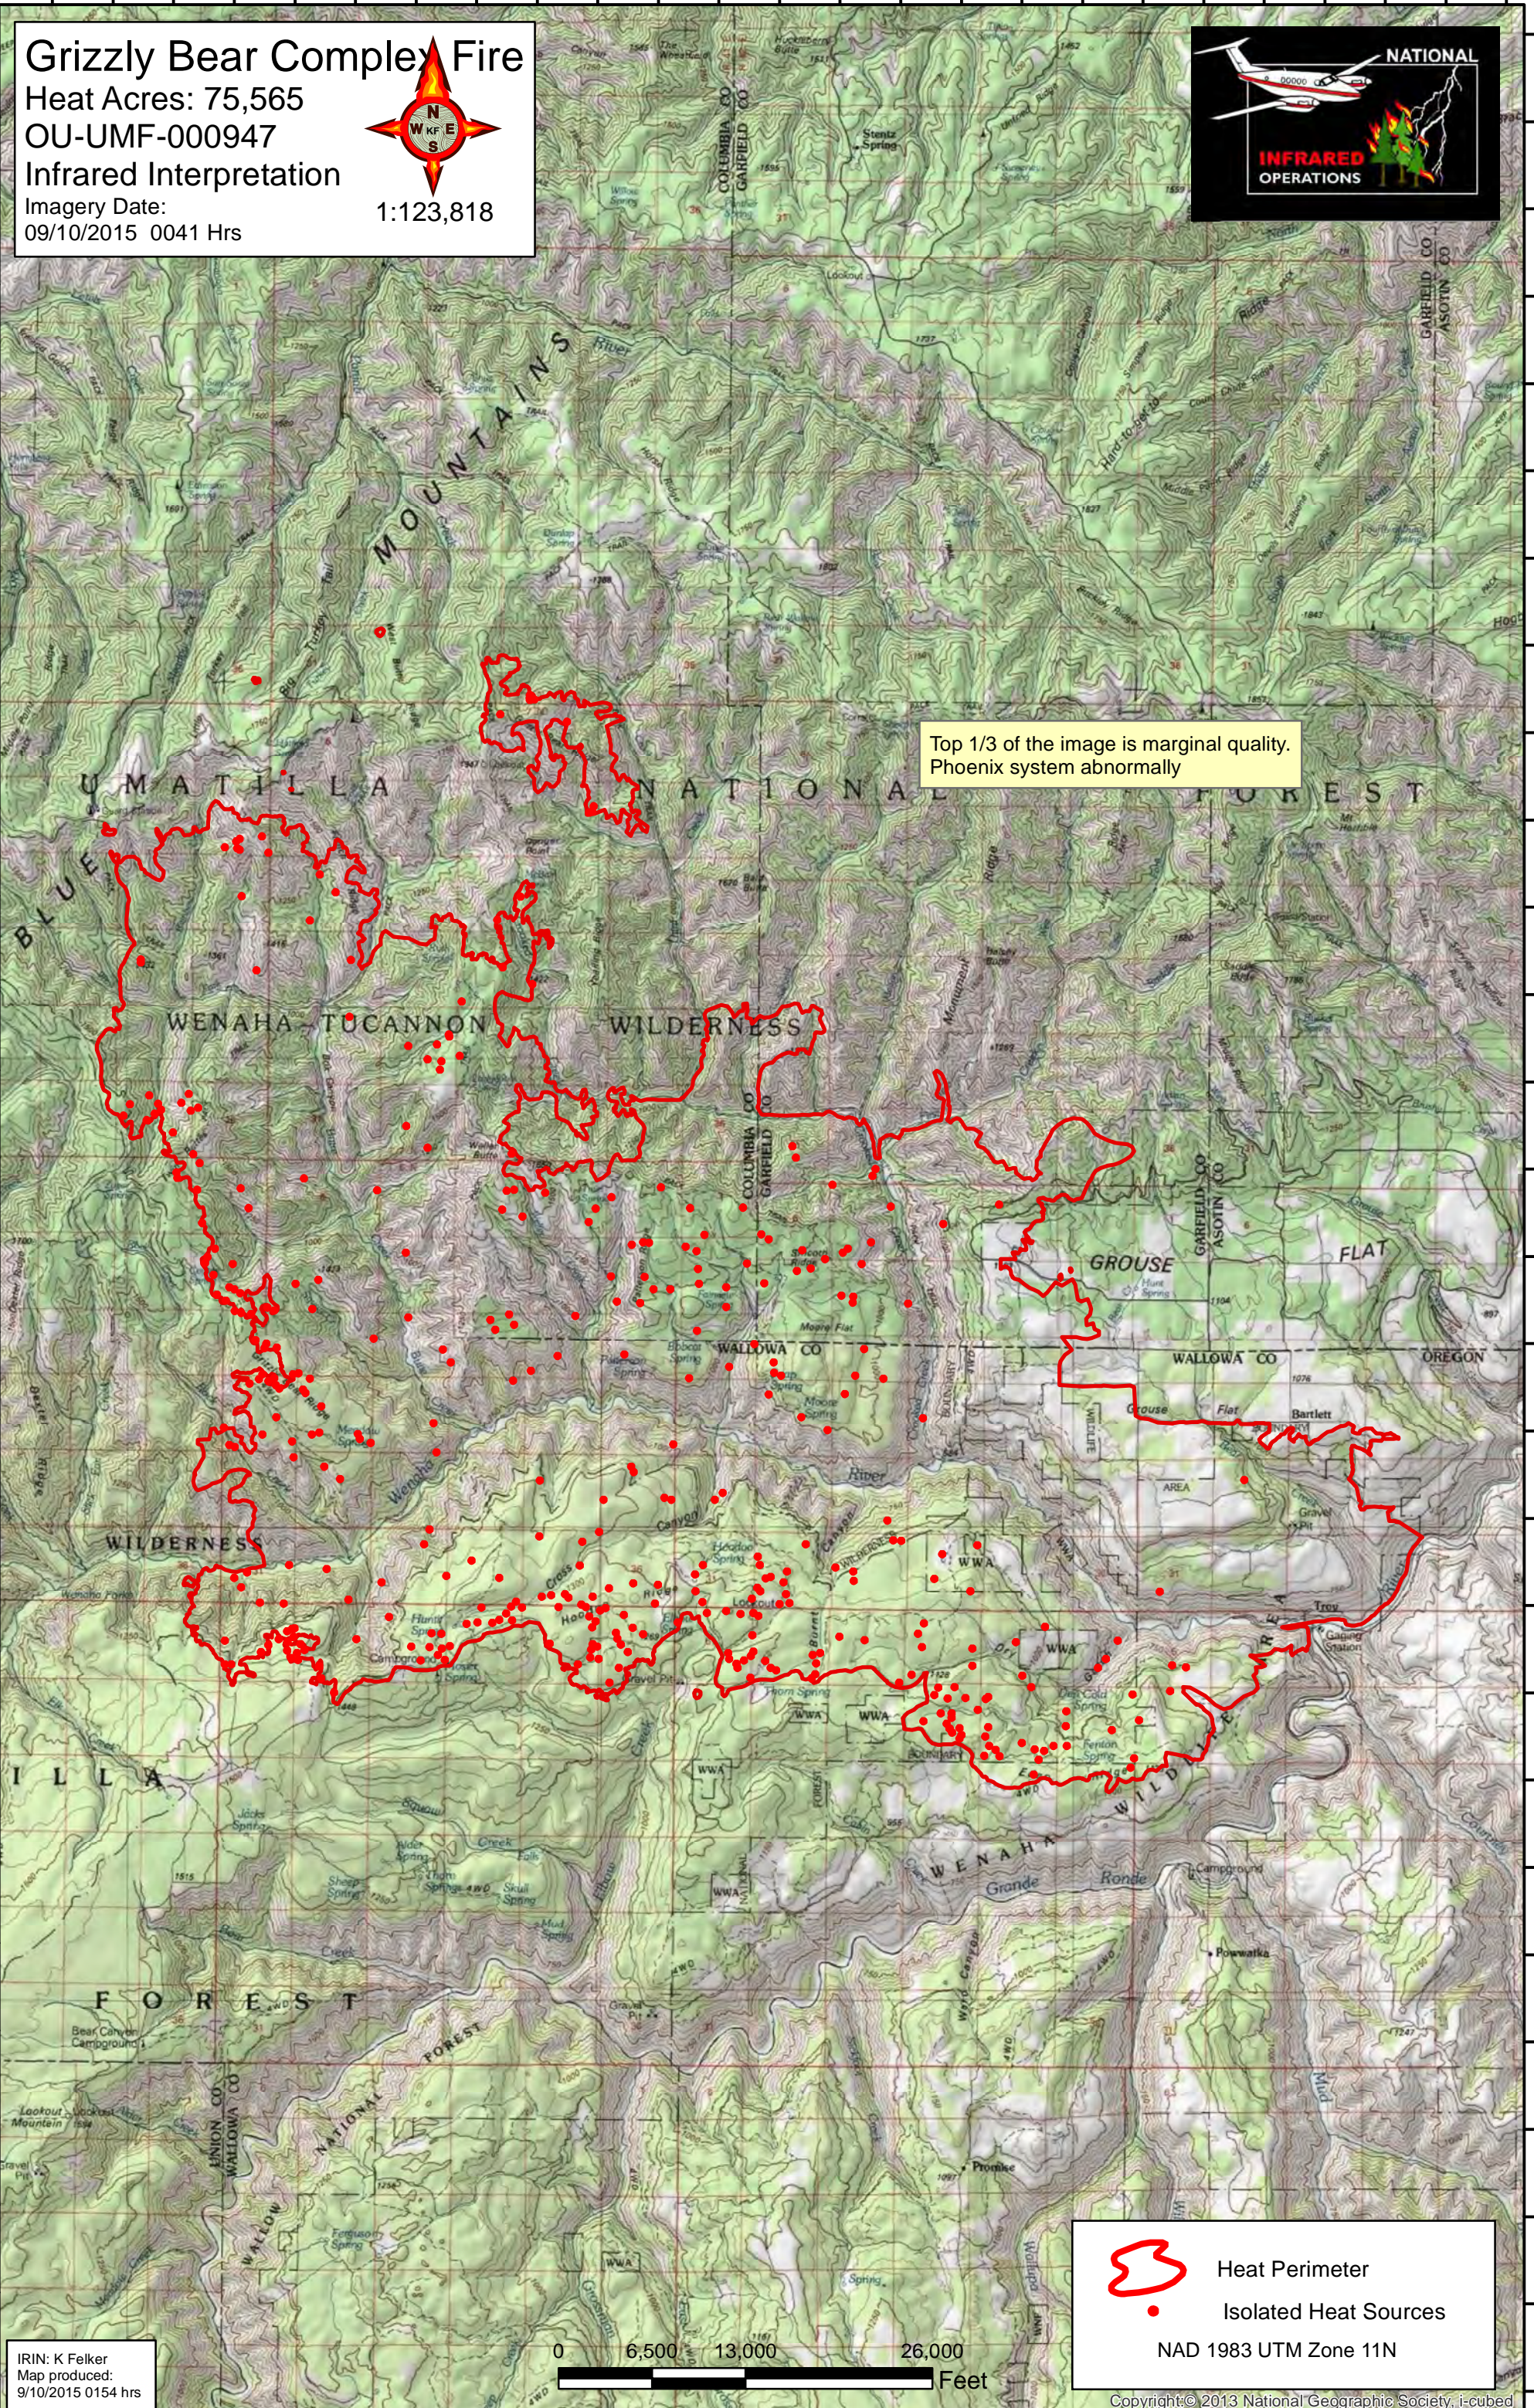

Grizzly Bear Complex Fire

Heat Acres: 75,565

OU-UMF-000947

Infrared Interpretation

Imagery Date:
09/10/2015 0041 Hrs

1:123,818

Top 1/3 of the image is marginal quality.
Phoenix system abnormally

IRIN: K Felker
Map produced:
9/10/2015 0154 hrs

-  Heat Perimeter
-  Isolated Heat Sources
- NAD 1983 UTM Zone 11N