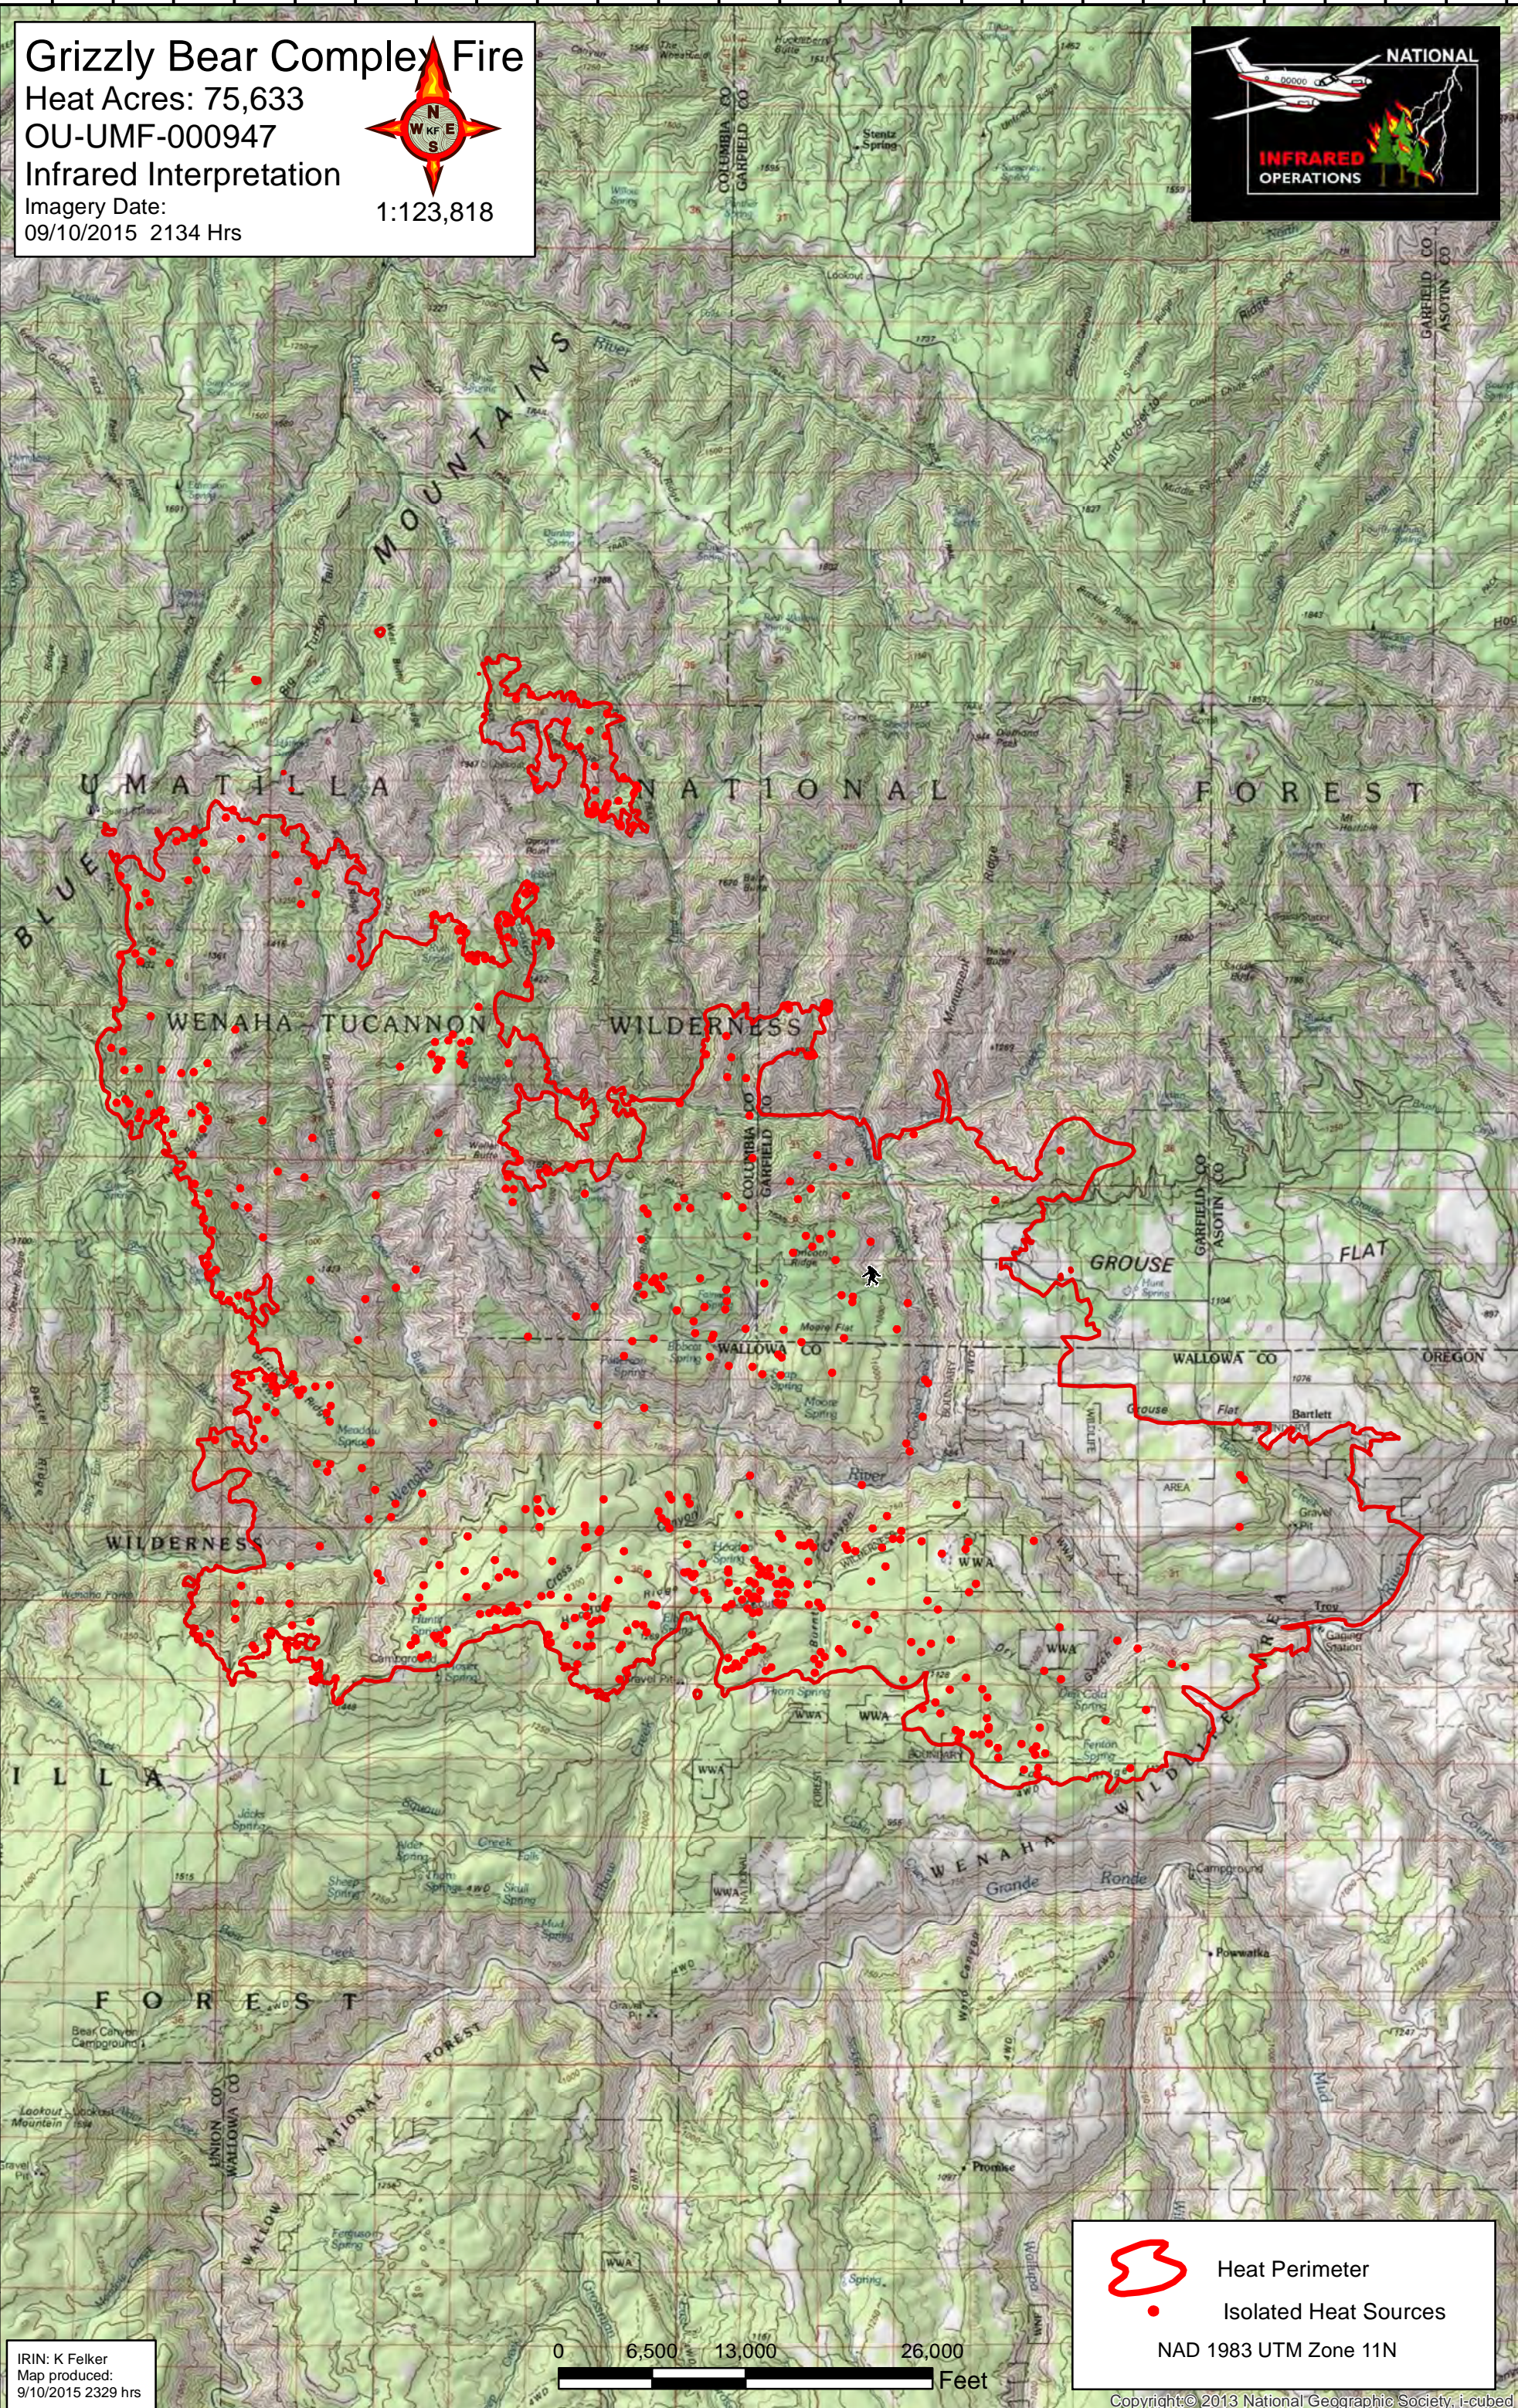

Grizzly Bear Complex Fire

Heat Acres: 75,633

OU-UMF-000947

Infrared Interpretation

Imagery Date:
09/10/2015 2134 Hrs

1:123,818

IRIN: K Felker
Map produced:
9/10/2015 2329 hrs

-  Heat Perimeter
-  Isolated Heat Sources
- NAD 1983 UTM Zone 11N