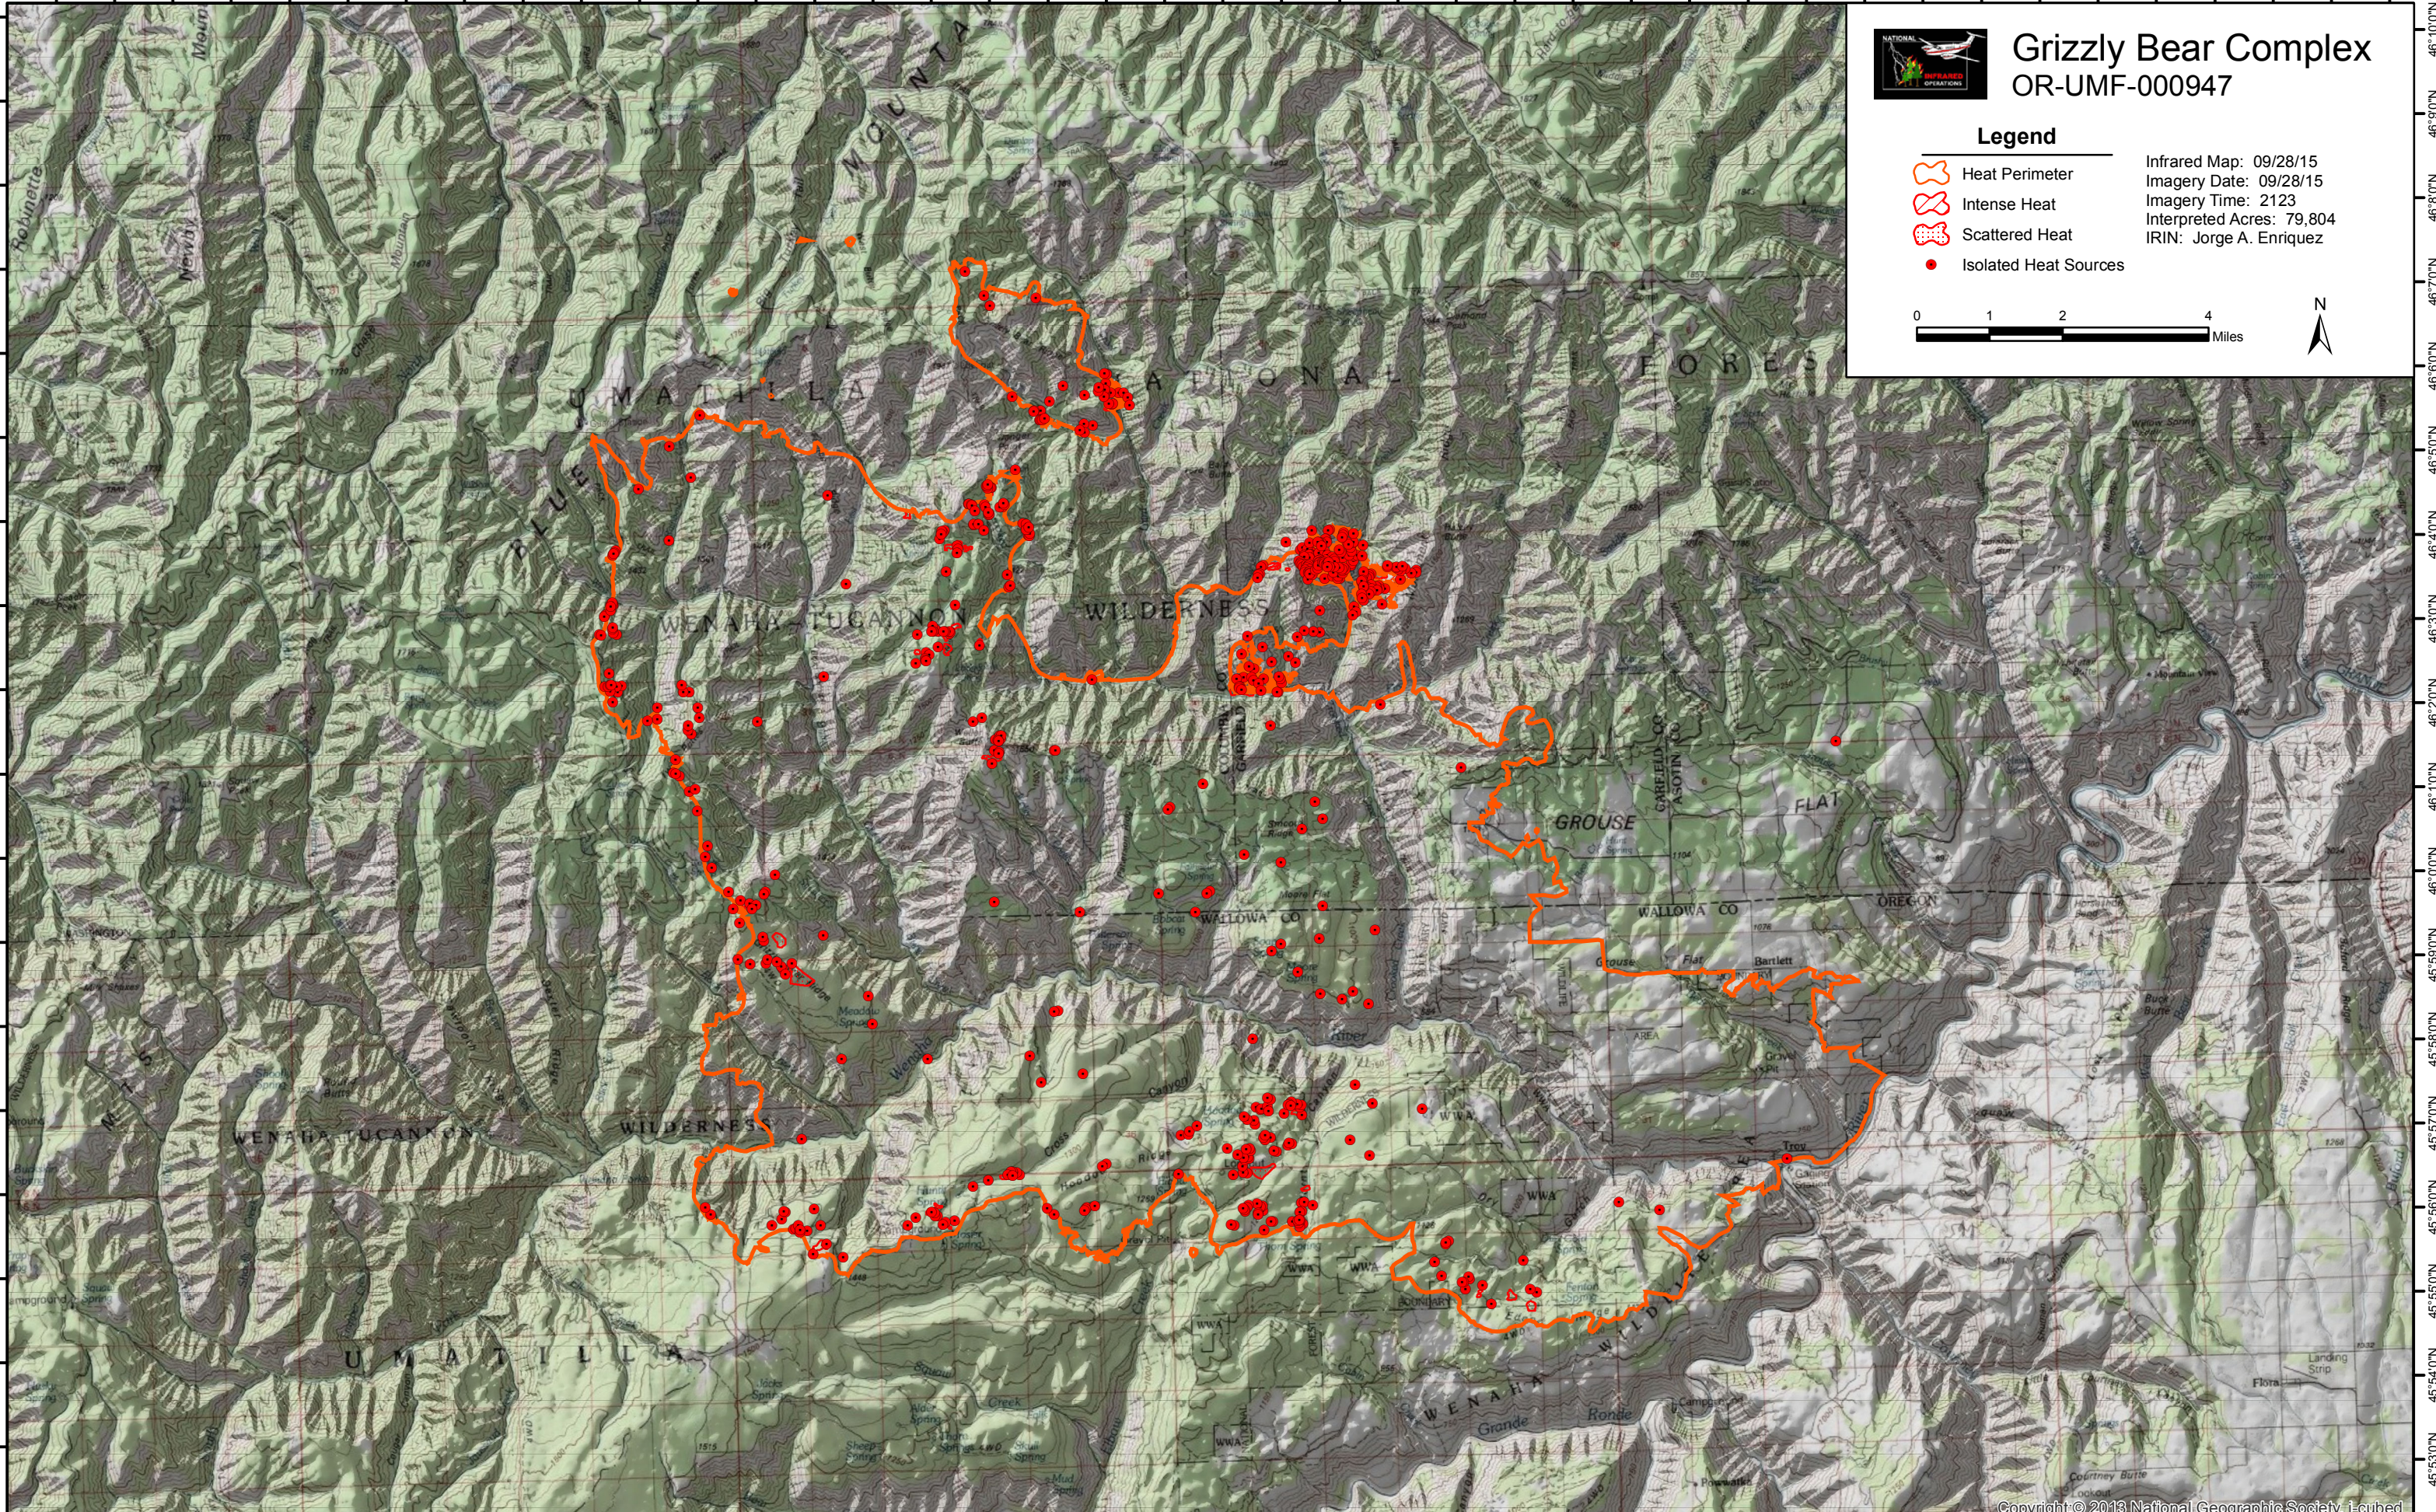

117°56'0"W 117°54'0"W 117°52'0"W 117°50'0"W 117°48'0"W 117°46'0"W 117°44'0"W 117°42'0"W 117°40'0"W 117°38'0"W 117°36'0"W 117°34'0"W 117°32'0"W 117°30'0"W 117°28'0"W 117°26'0"W 117°24'0"W 117°22'0"W 117°20'0"W 117°18'0"W 117°16'0"W

Grizzly Bear Complex

OR-UMF-000947

Legend

- Heat Perimeter
- Intense Heat
- Scattered Heat
- Isolated Heat Sources

Infrared Map: 09/28/15
 Imagery Date: 09/28/15
 Imagery Time: 2123
 Interpreted Acres: 79,804
 IRIN: Jorge A. Enriquez

117°57'0"W 117°55'0"W 117°53'0"W 117°51'0"W 117°49'0"W 117°47'0"W 117°45'0"W 117°43'0"W 117°41'0"W 117°39'0"W 117°37'0"W 117°35'0"W 117°33'0"W 117°31'0"W 117°29'0"W 117°27'0"W 117°25'0"W 117°23'0"W 117°21'0"W 117°19'0"W 117°17'0"W