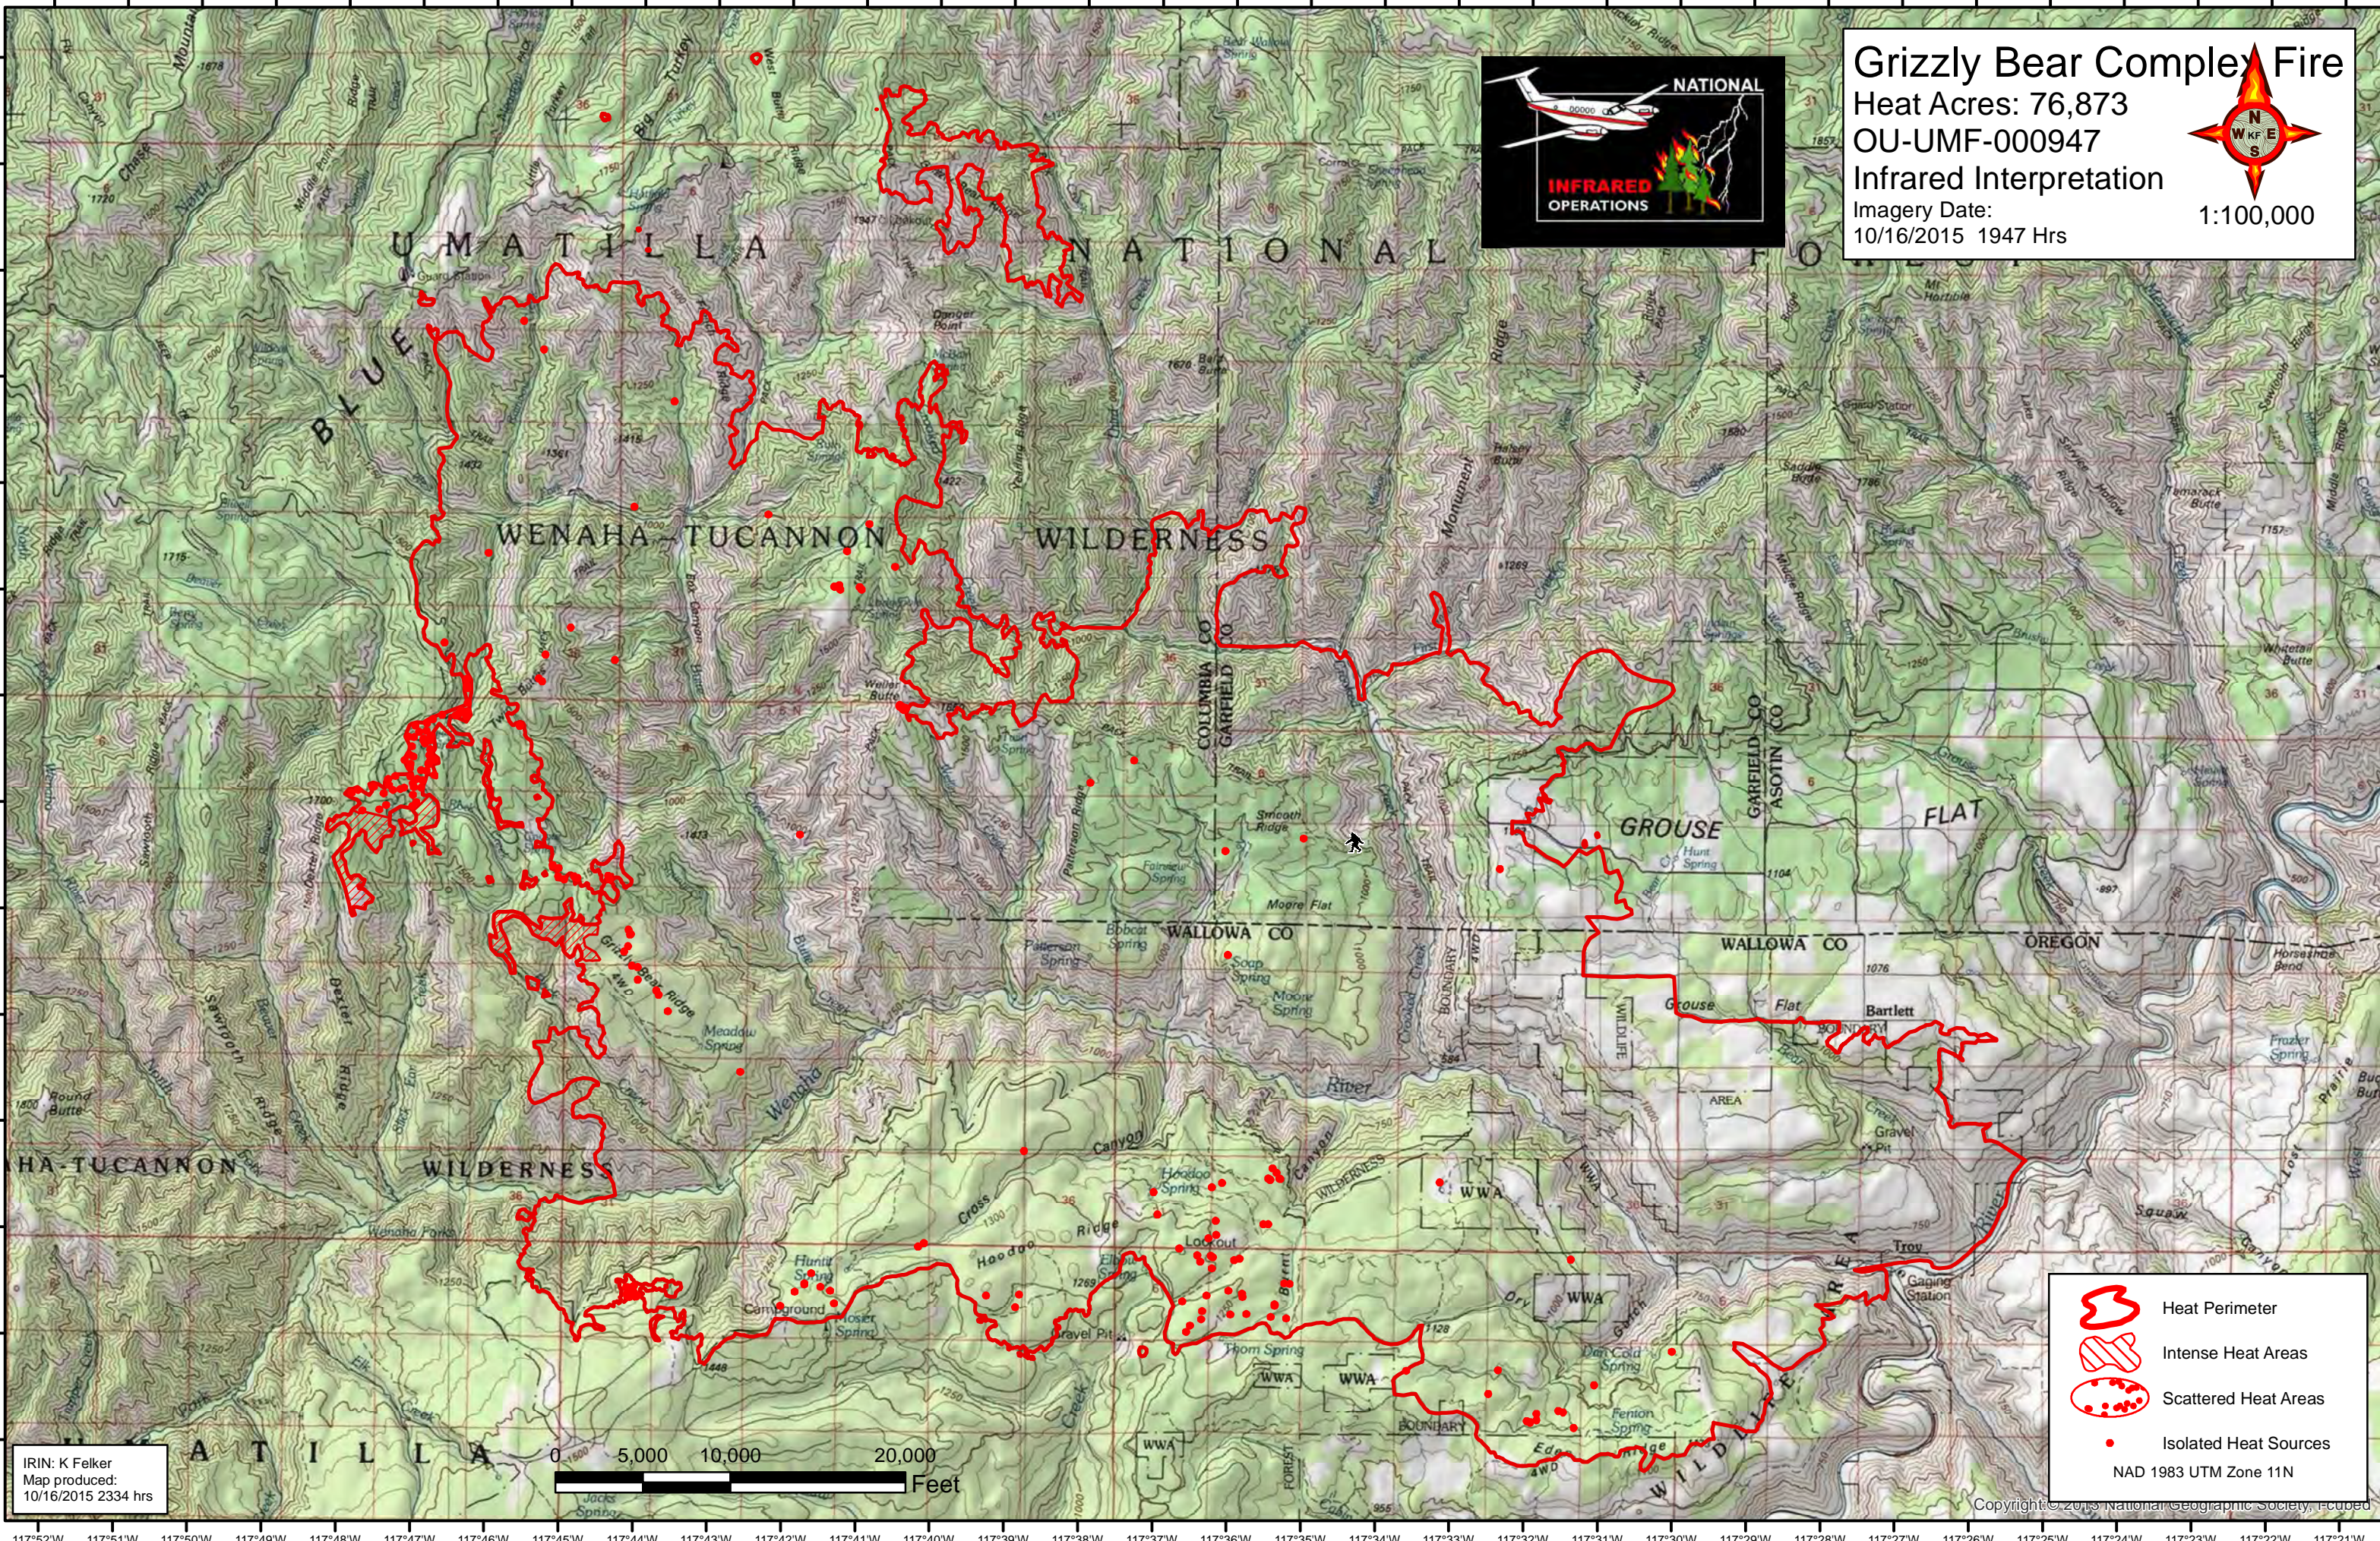

Grizzly Bear Complex Fire
 Heat Acres: 76,873
 OU-UMF-000947
 Infrared Interpretation
 Imagery Date:
 10/16/2015 1947 Hrs

1:100,000

	Heat Perimeter
	Intense Heat Areas
	Scattered Heat Areas
	Isolated Heat Sources
NAD 1983 UTM Zone 11N	

IRIN: K Felker
 Map produced:
 10/16/2015 2334 hrs