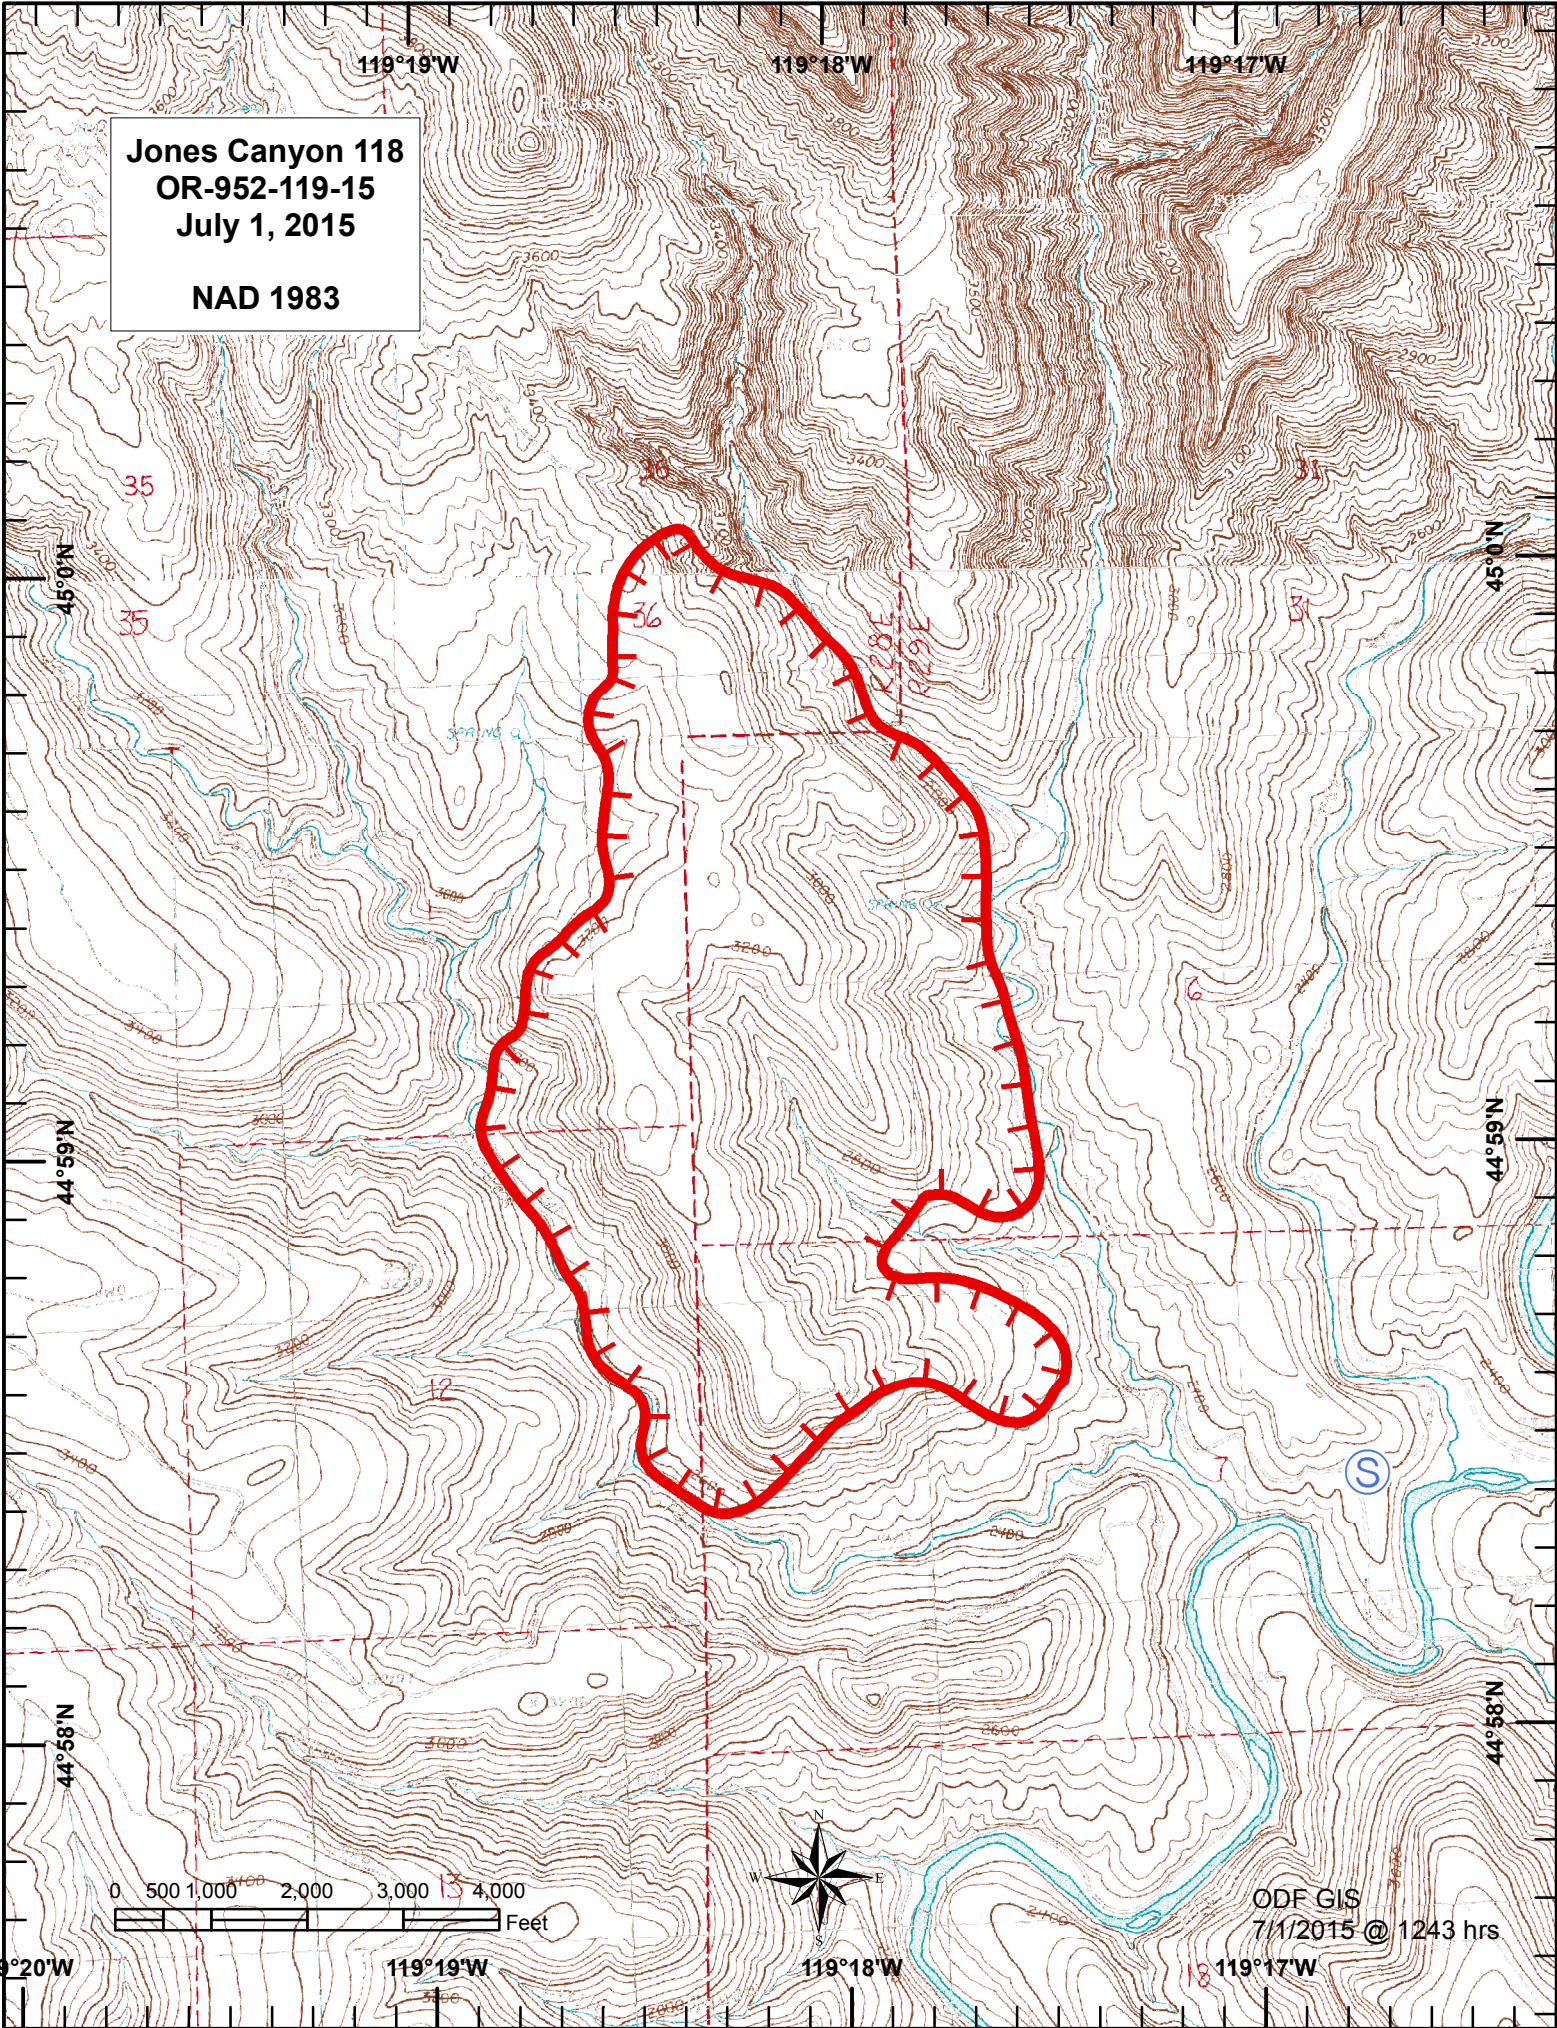

Jones Canyon 118  
OR-952-119-15  
July 1, 2015  
NAD 1983

ODF GIS  
7/1/2015 @ 1243 hrs