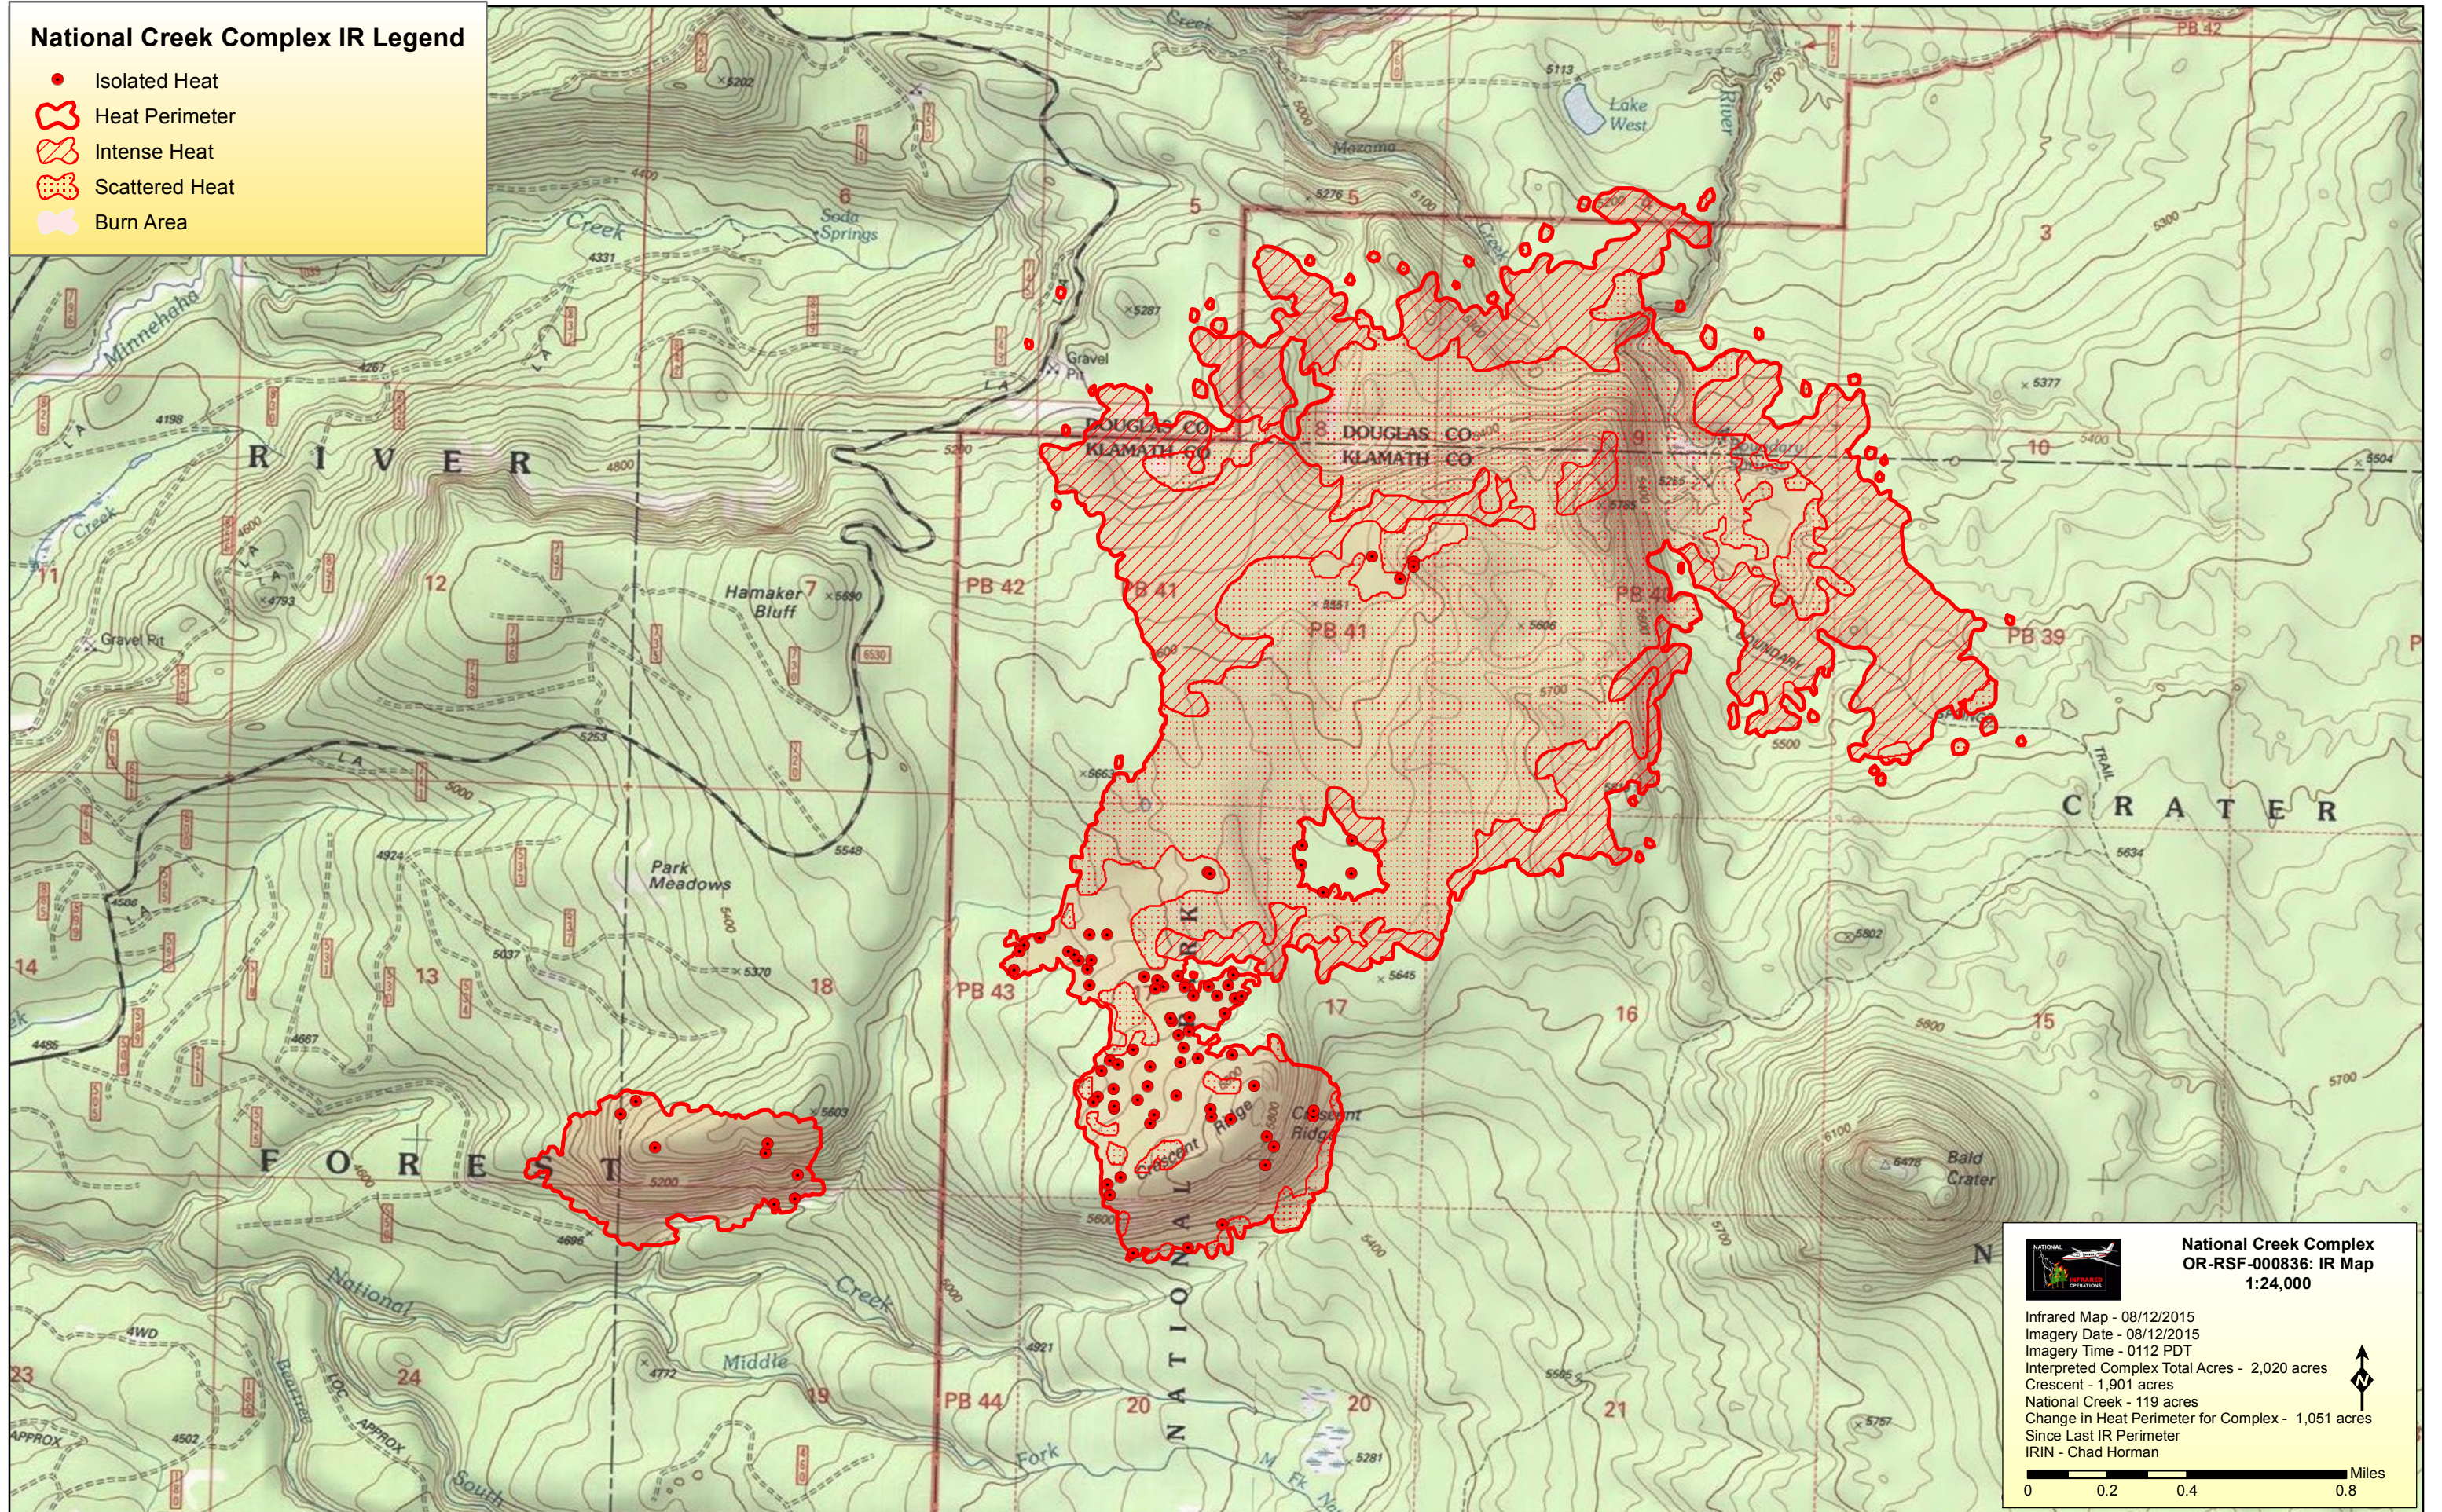

National Creek Complex IR Legend

- Isolated Heat
- Heat Perimeter
- Intense Heat
- Scattered Heat
- Burn Area

**National Creek Complex
OR-RSF-000836: IR Map
1:24,000**

Infrared Map - 08/12/2015
 Imagery Date - 08/12/2015
 Imagery Time - 0112 PDT
 Interpreted Complex Total Acres - 2,020 acres
 Crescent - 1,901 acres
 National Creek - 119 acres
 Change in Heat Perimeter for Complex - 1,051 acres
 Since Last IR Perimeter
 IRIN - Chad Horman