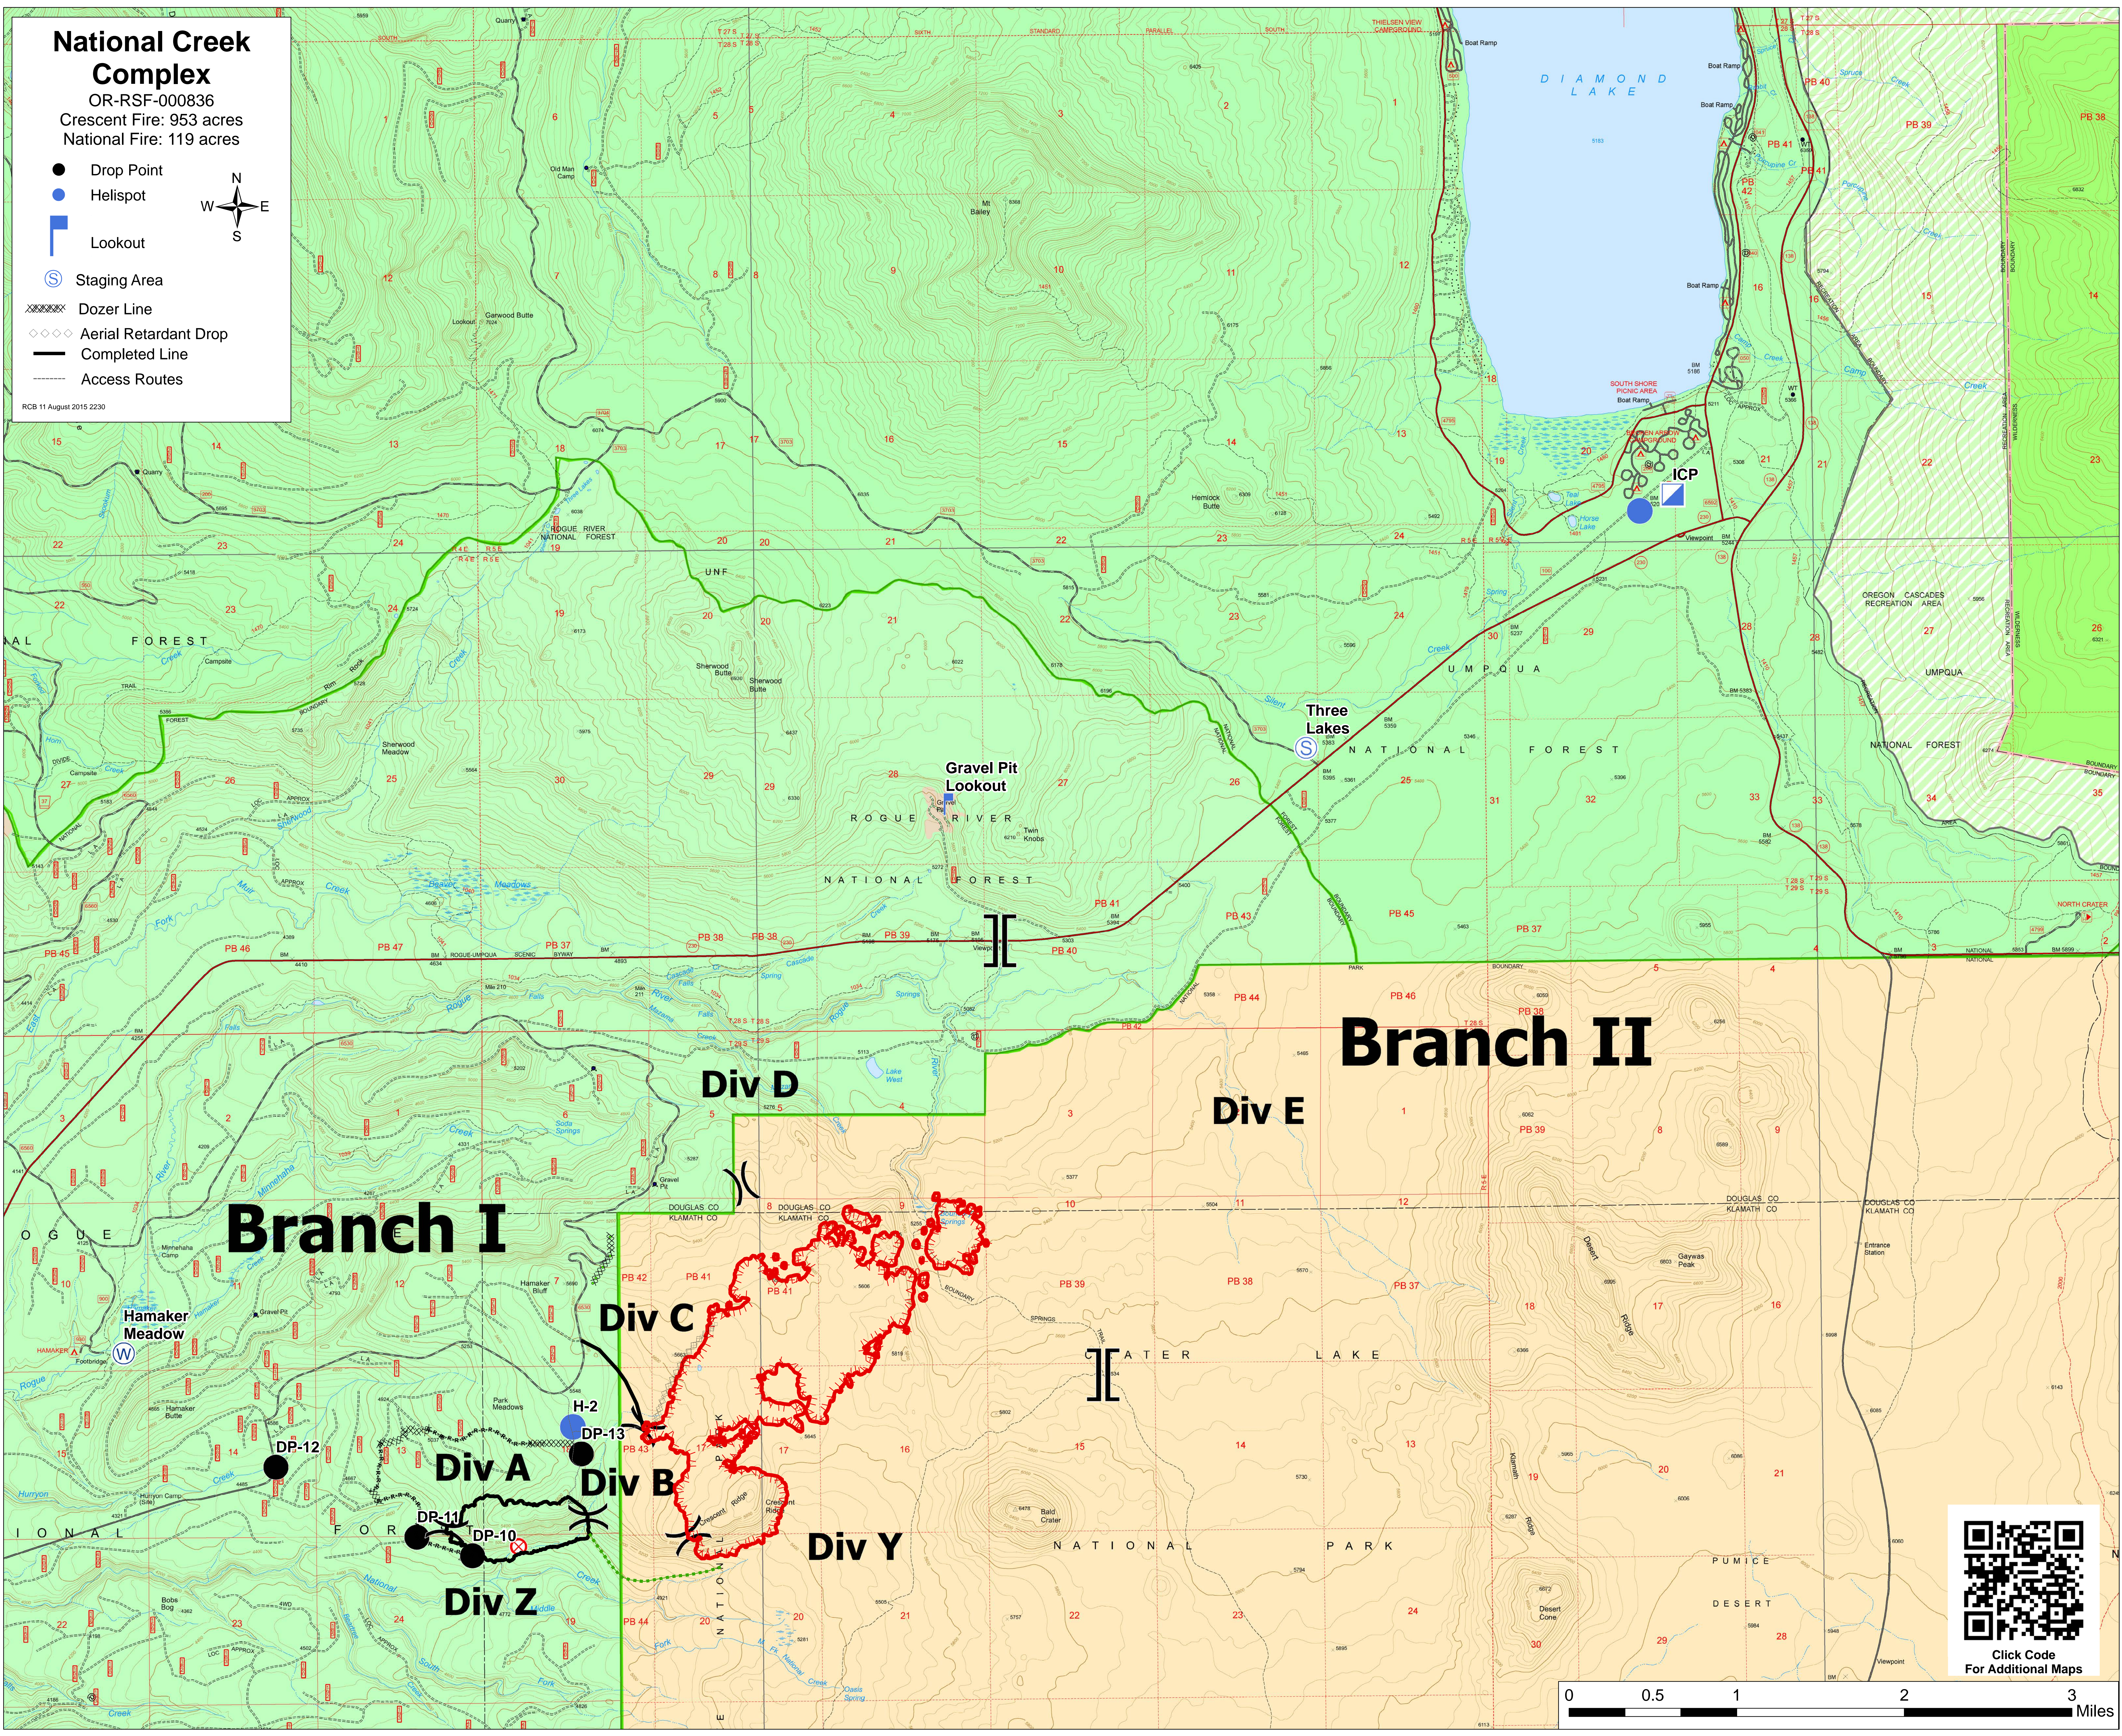

National Creek Complex

OR-RSF-000836
Crescent Fire: 953 acres
National Fire: 119 acres

- Drop Point
- Helispot
- Lookout
- ⊙ Staging Area
- ▨ Dozer Line
- ◇◇◇ Aerial Retardant Drop
- Completed Line
- Access Routes

RCB 11 August 2015 2230

Branch II

Branch I

Div A

Div B

Div C

Div D

Div Y

Div Z

Div E

Click Code For Additional Maps